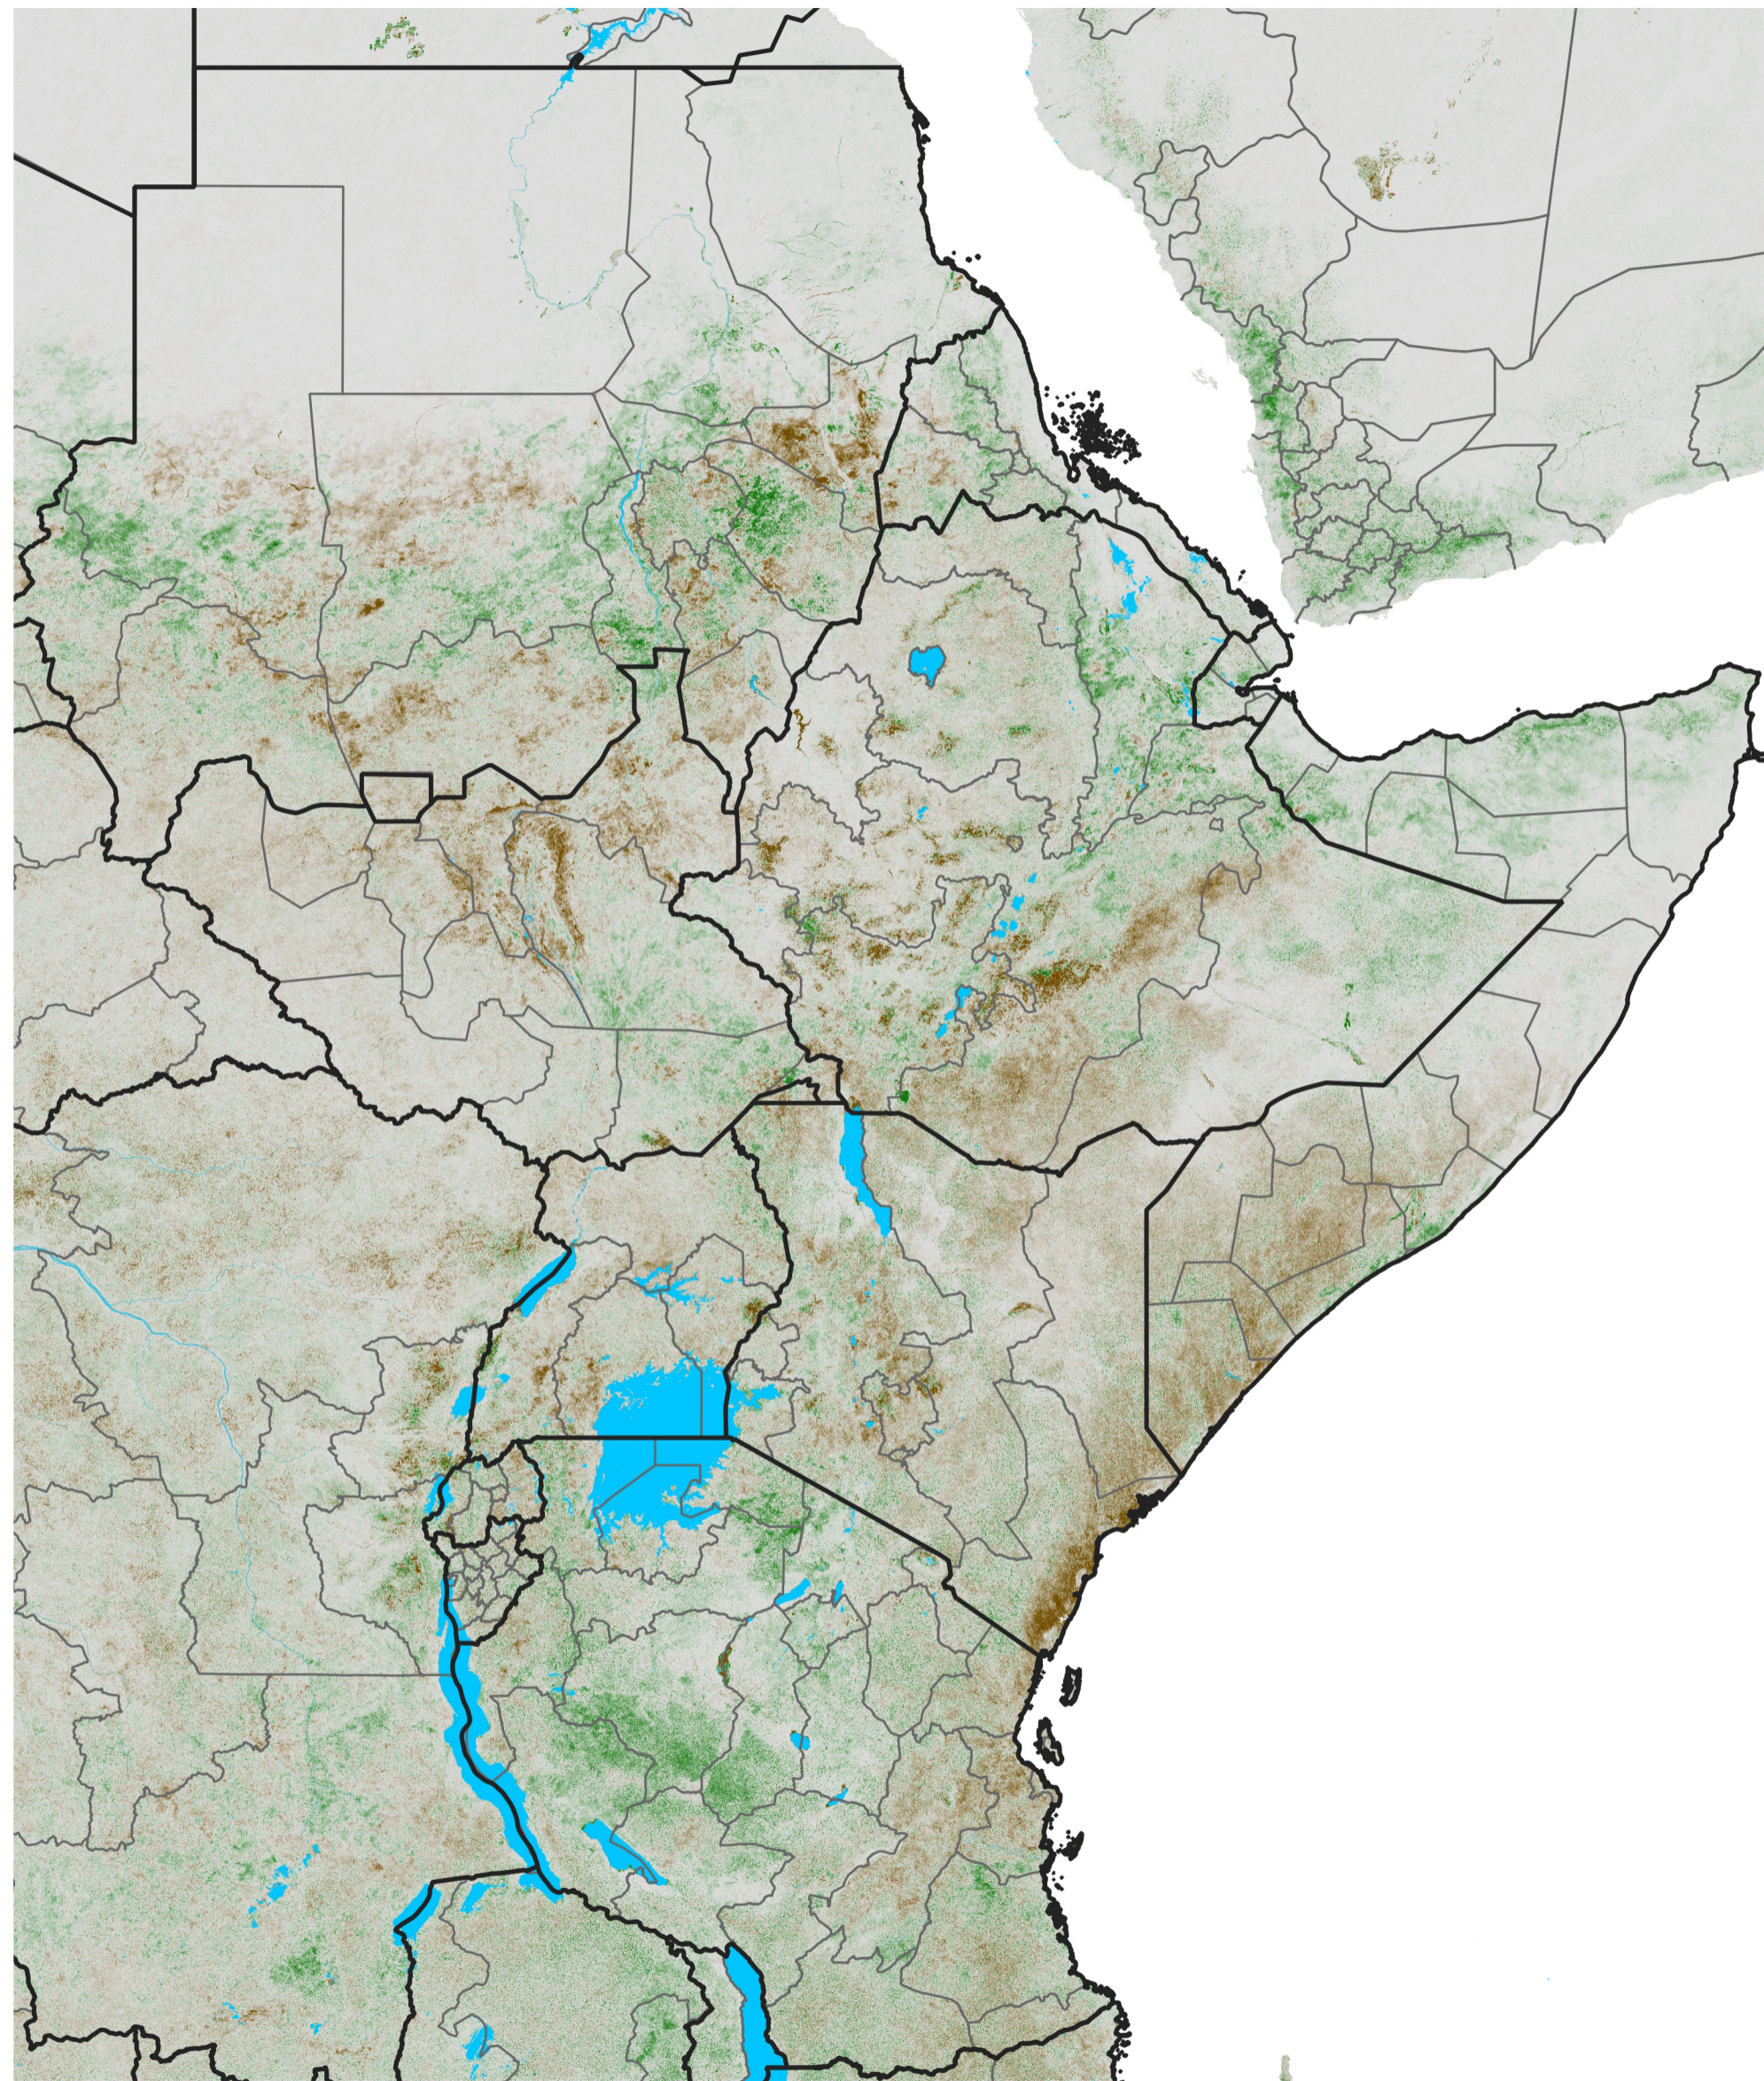

East Africa NDVI Anomaly

2021 minus Mean (2012 - 2021)

Period 52 / Sep 11 - 20, 2021

NDVI Anomaly

< -0.3 -0.2 -0.1 -0.05 0.05 0.1 0.2 > 0.3

Negative

No Difference

Positive