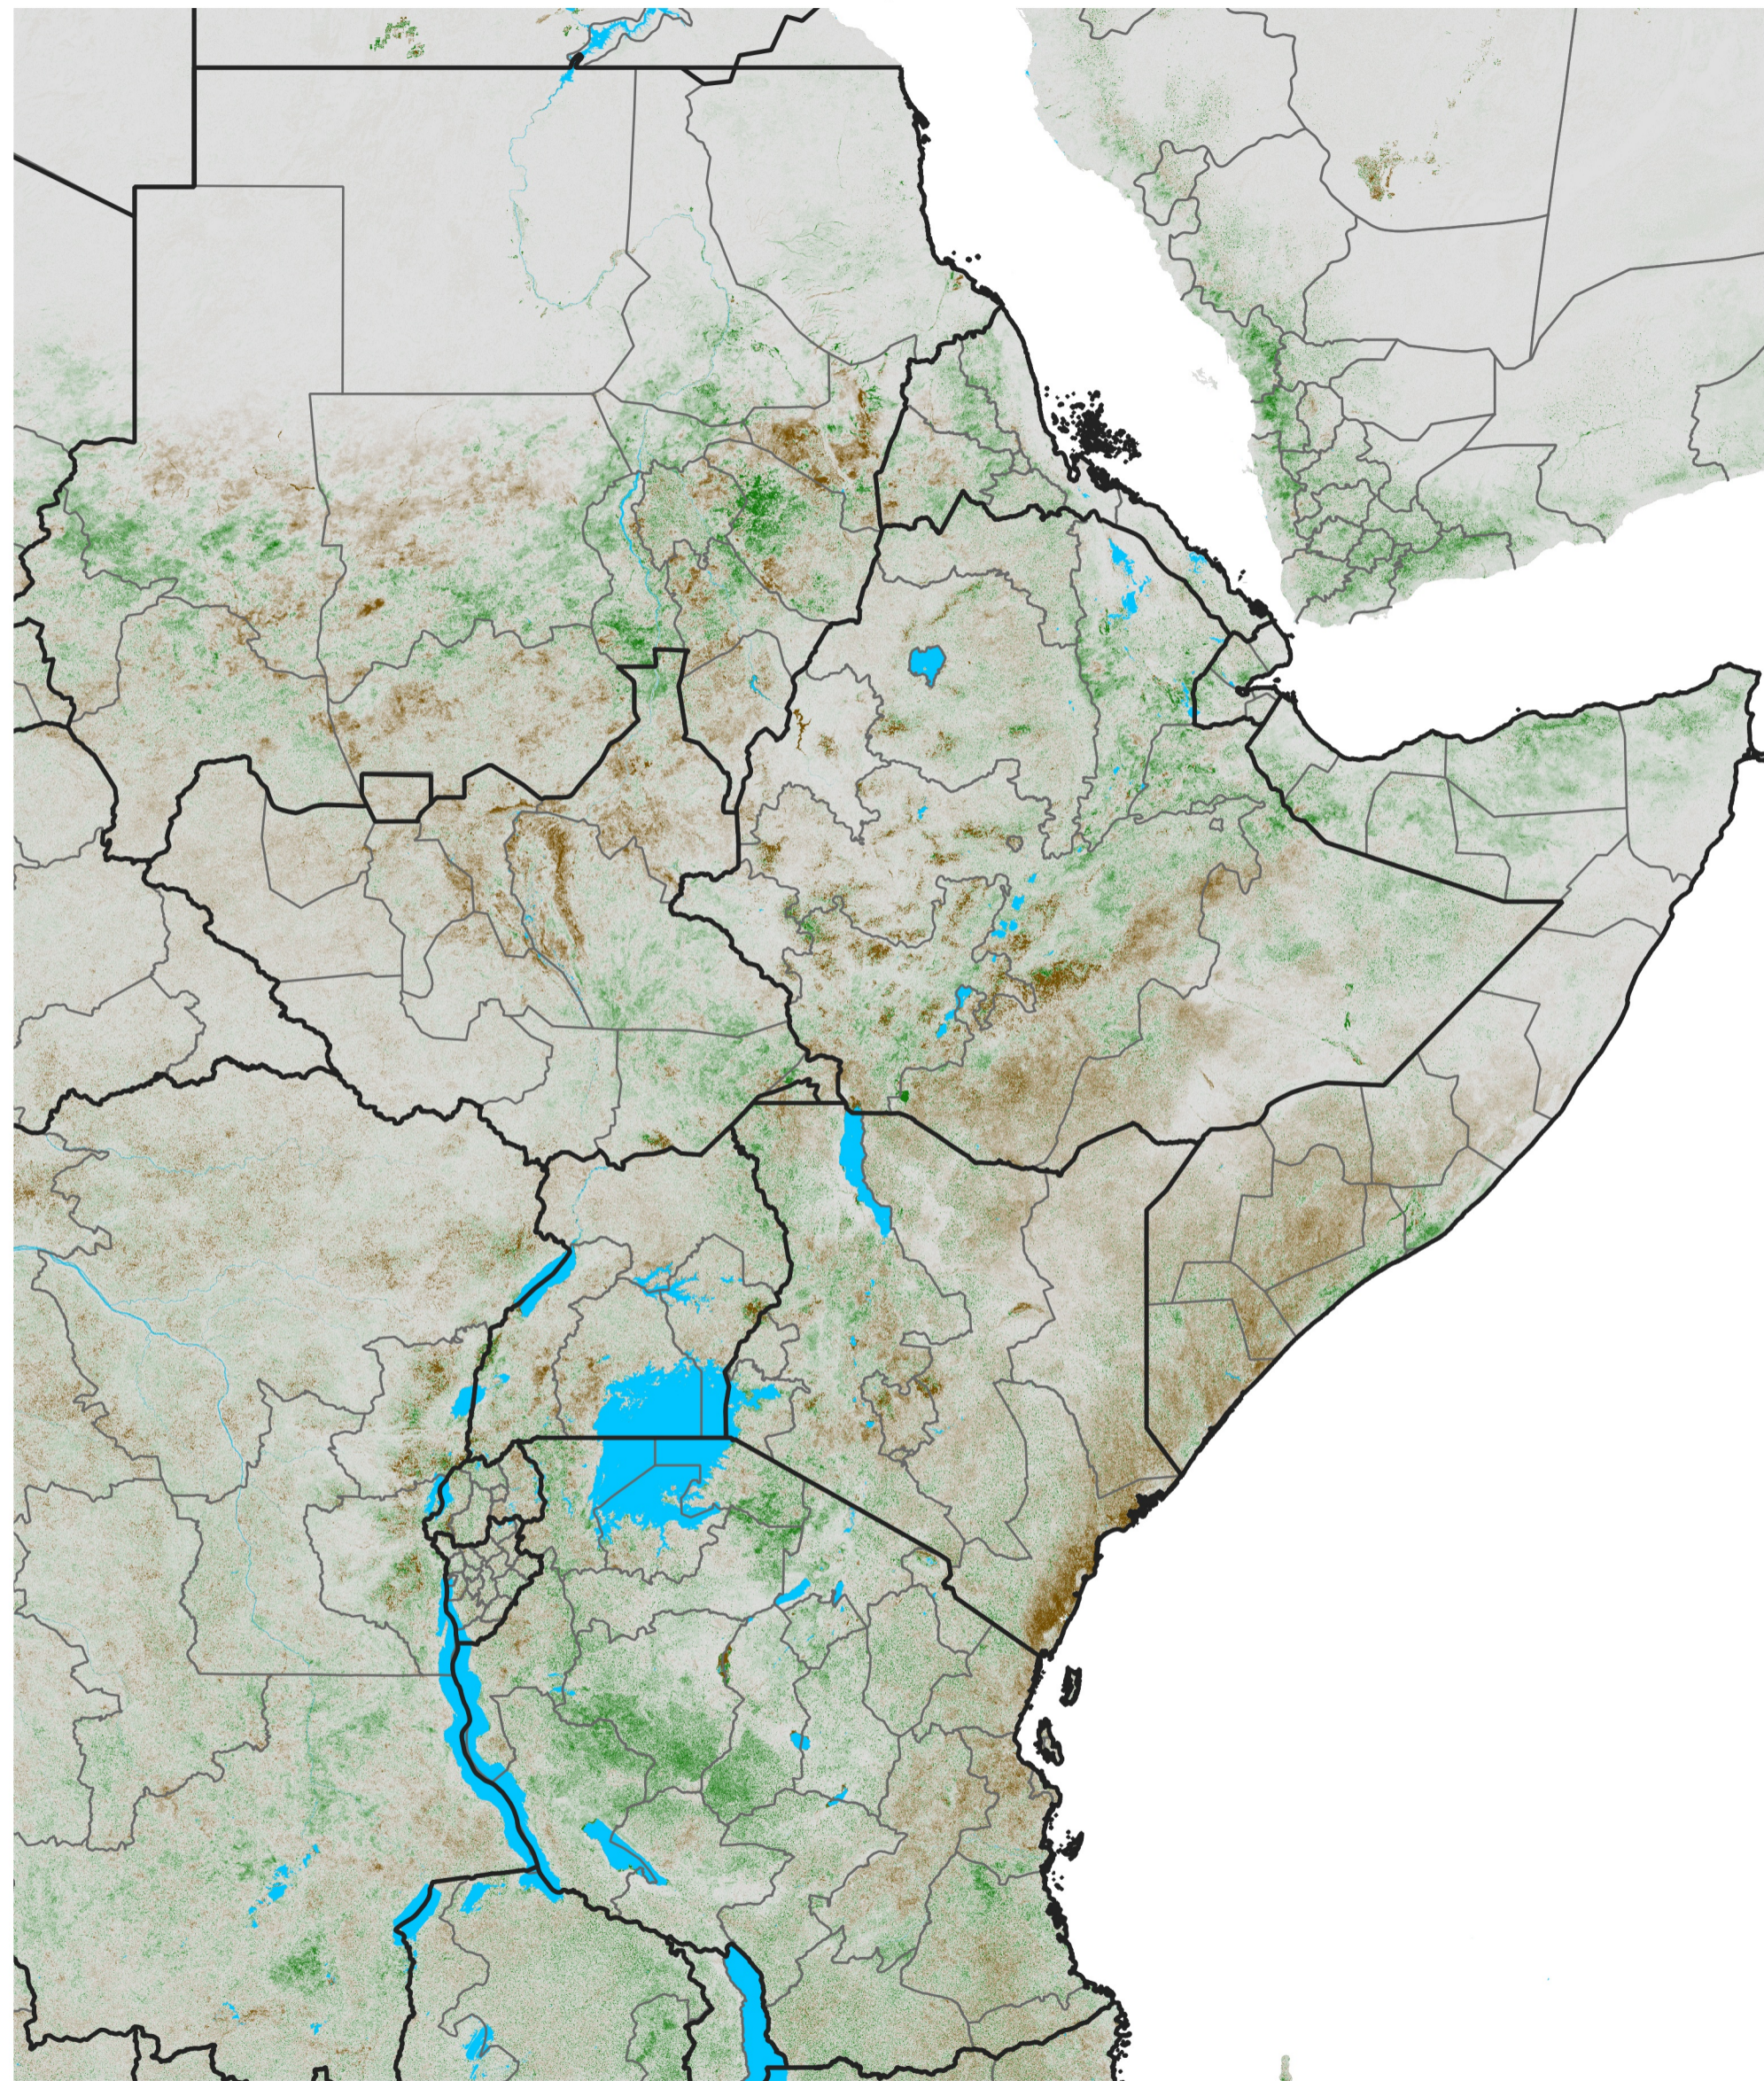

East Africa NDVI Anomaly

2021 minus Mean (2012 - 2021)

Period 53 / Sep 16 - 25, 2021

NDVI Anomaly

<math>< -0.3</math> -0.2 -0.1 -0.05 0.05 0.1 0.2 > 0.3

Negative

No Difference

Positive