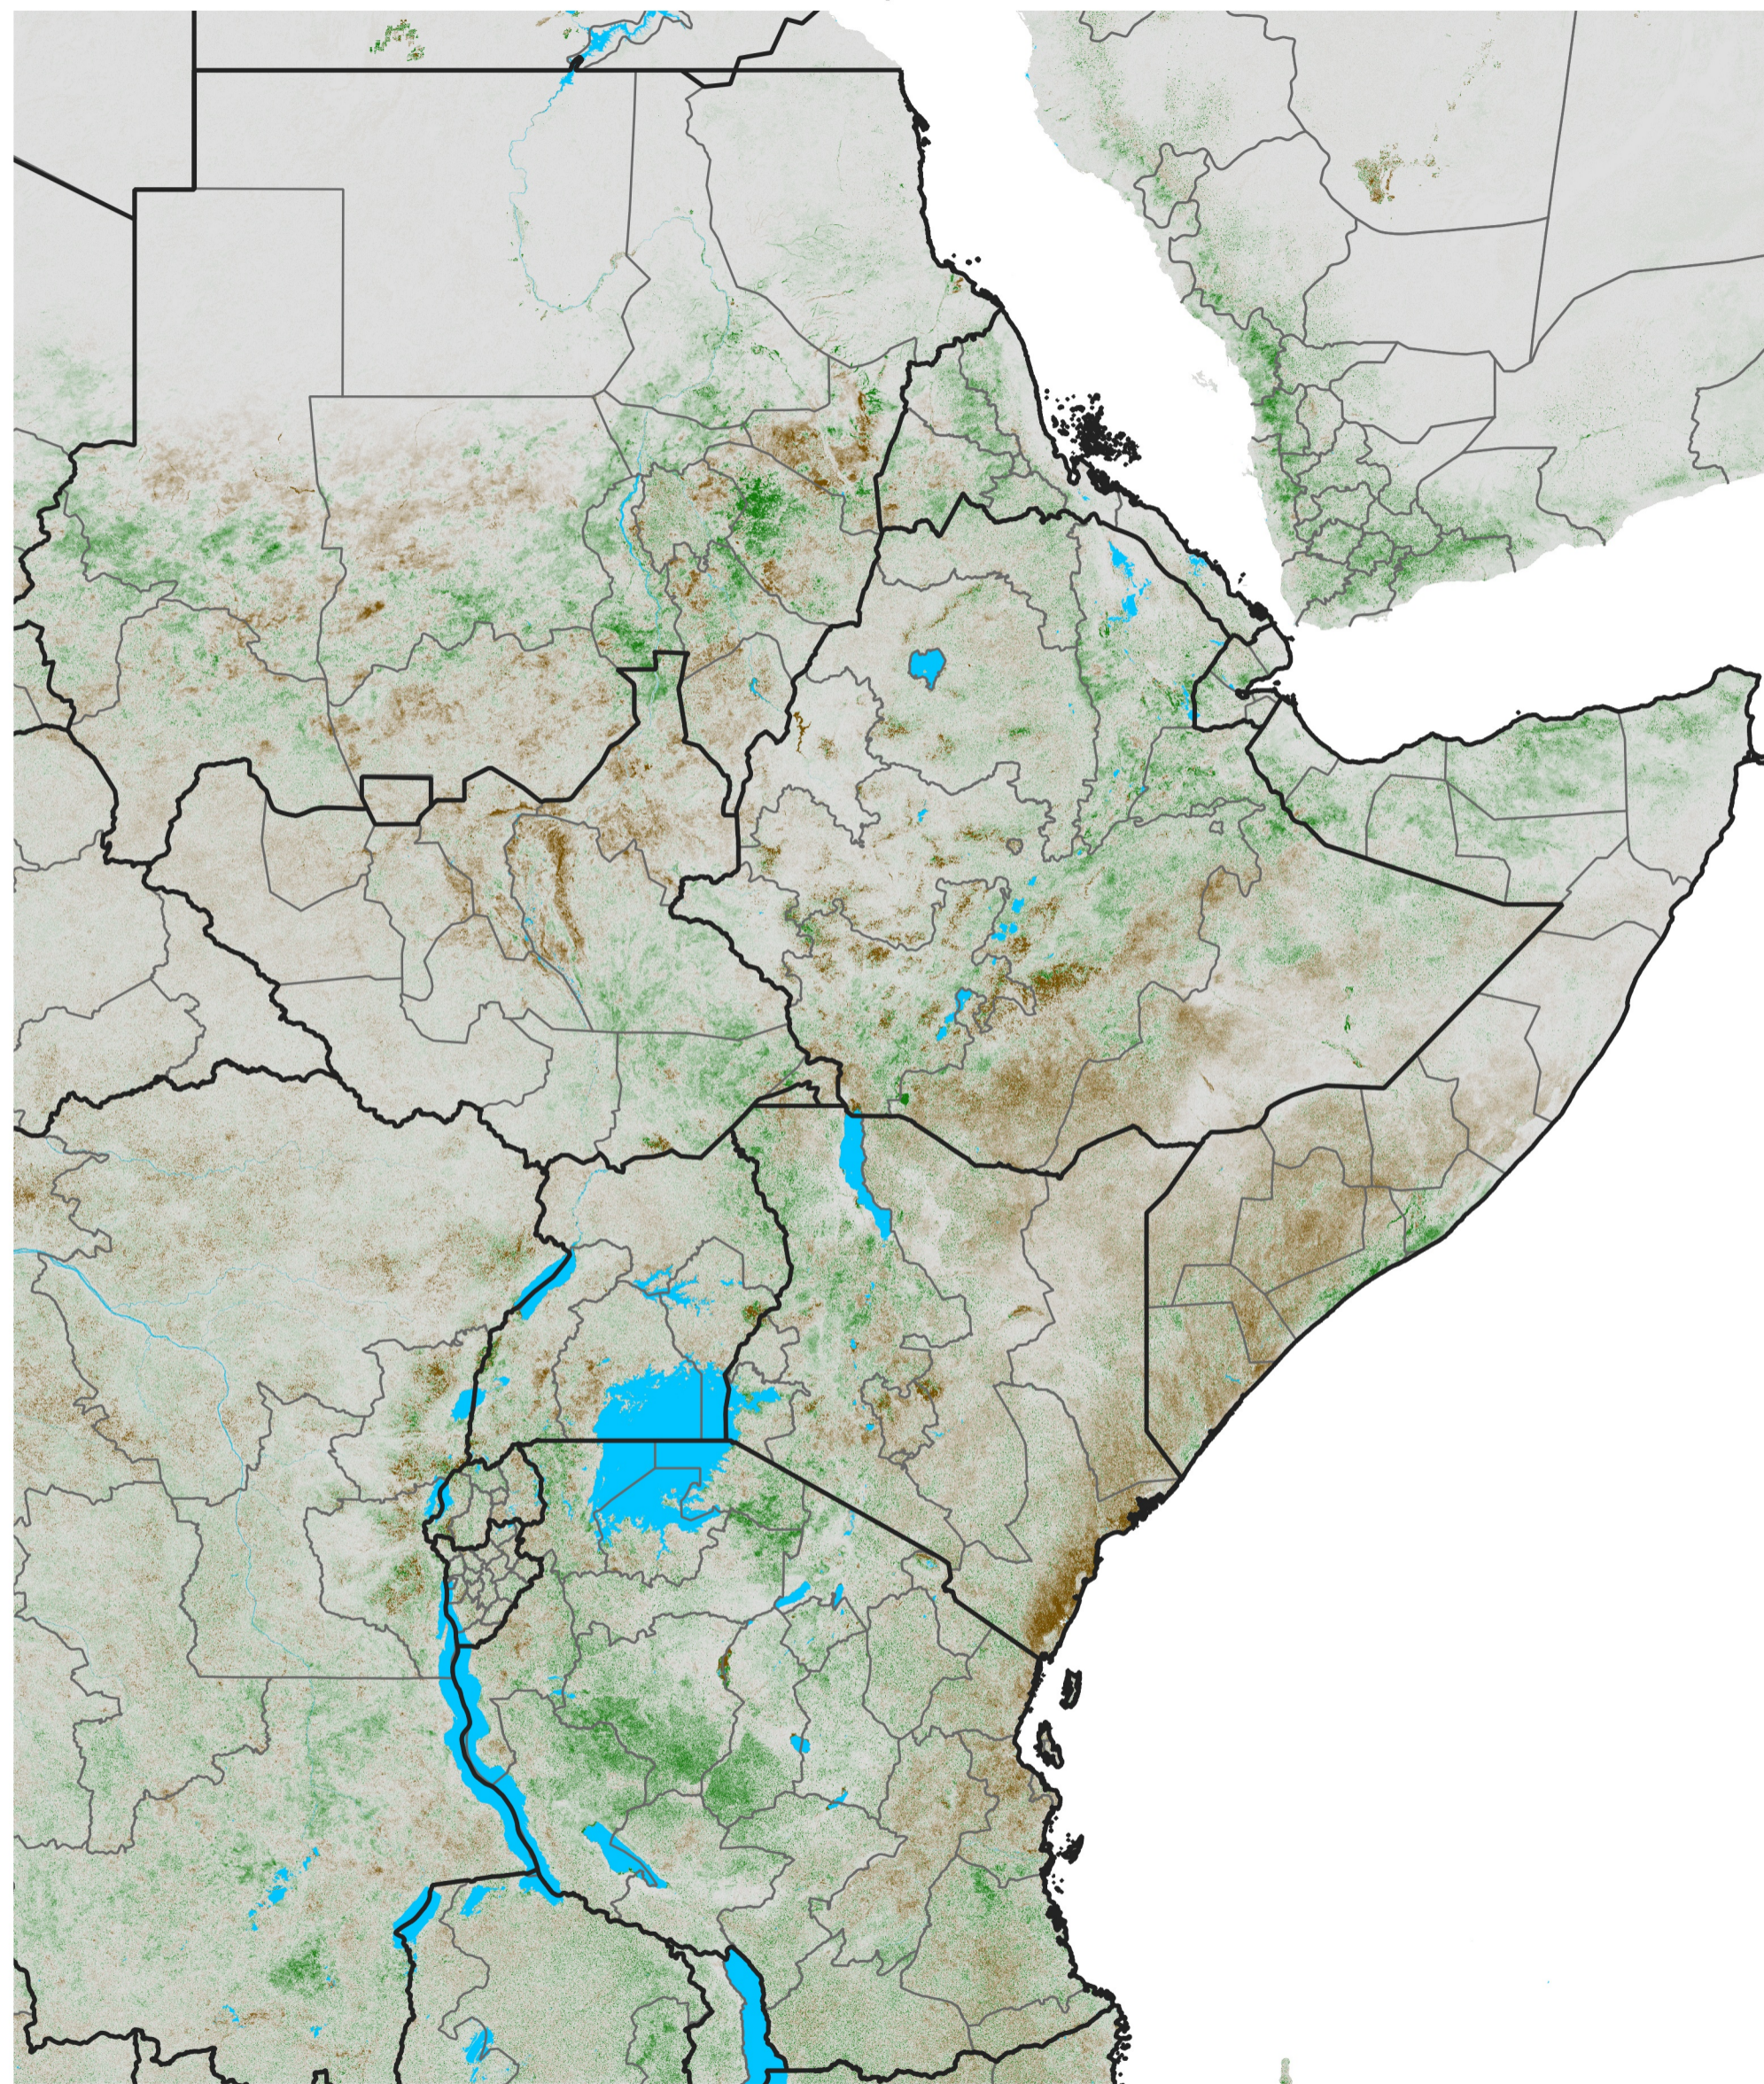

East Africa NDVI Anomaly

2021 minus Mean (2012 - 2021)

Period 54 / Sep 21 - 30, 2021

NDVI Anomaly

<math>< -0.3</math> -0.2 -0.1 -0.05 0.05 0.1 0.2 > 0.3

Negative

No Difference

Positive