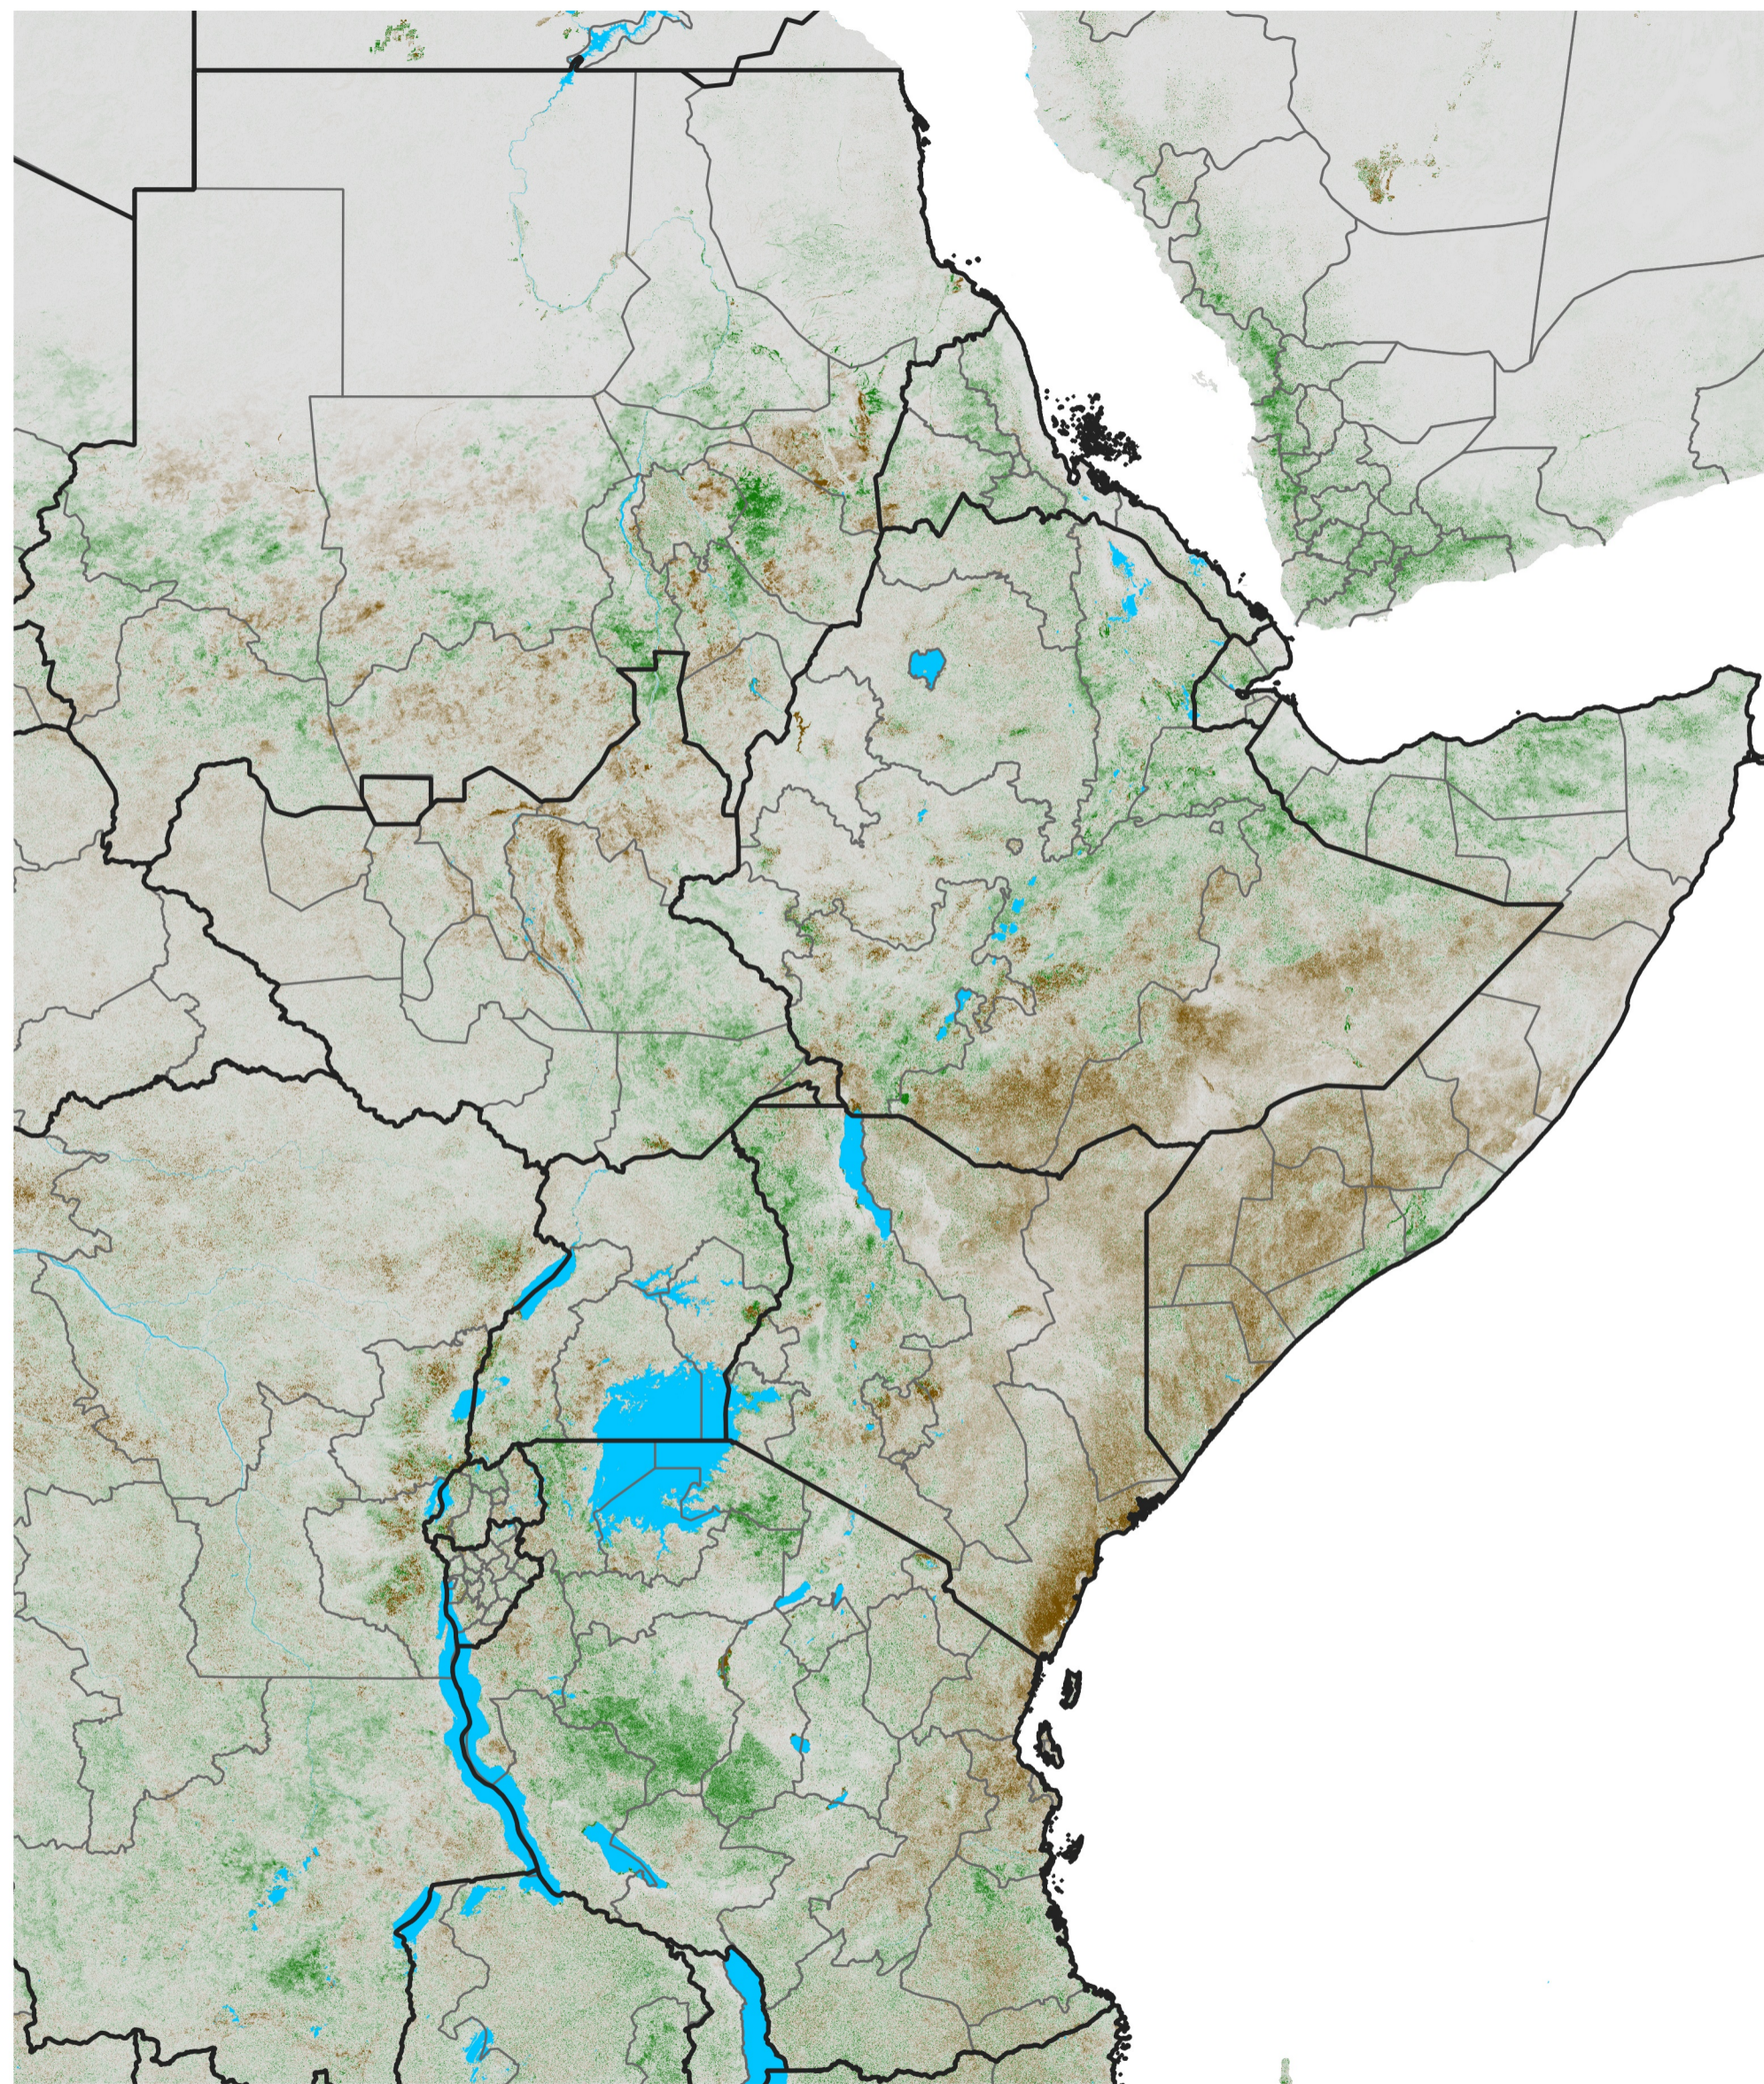

East Africa NDVI Anomaly

2021 minus Mean (2012 - 2021)

Period 56 / Oct 01 - 10, 2021

NDVI Anomaly

<math>< -0.3</math> -0.2 -0.1 -0.05 0.05 0.1 0.2 > 0.3

Negative

No Difference

Positive