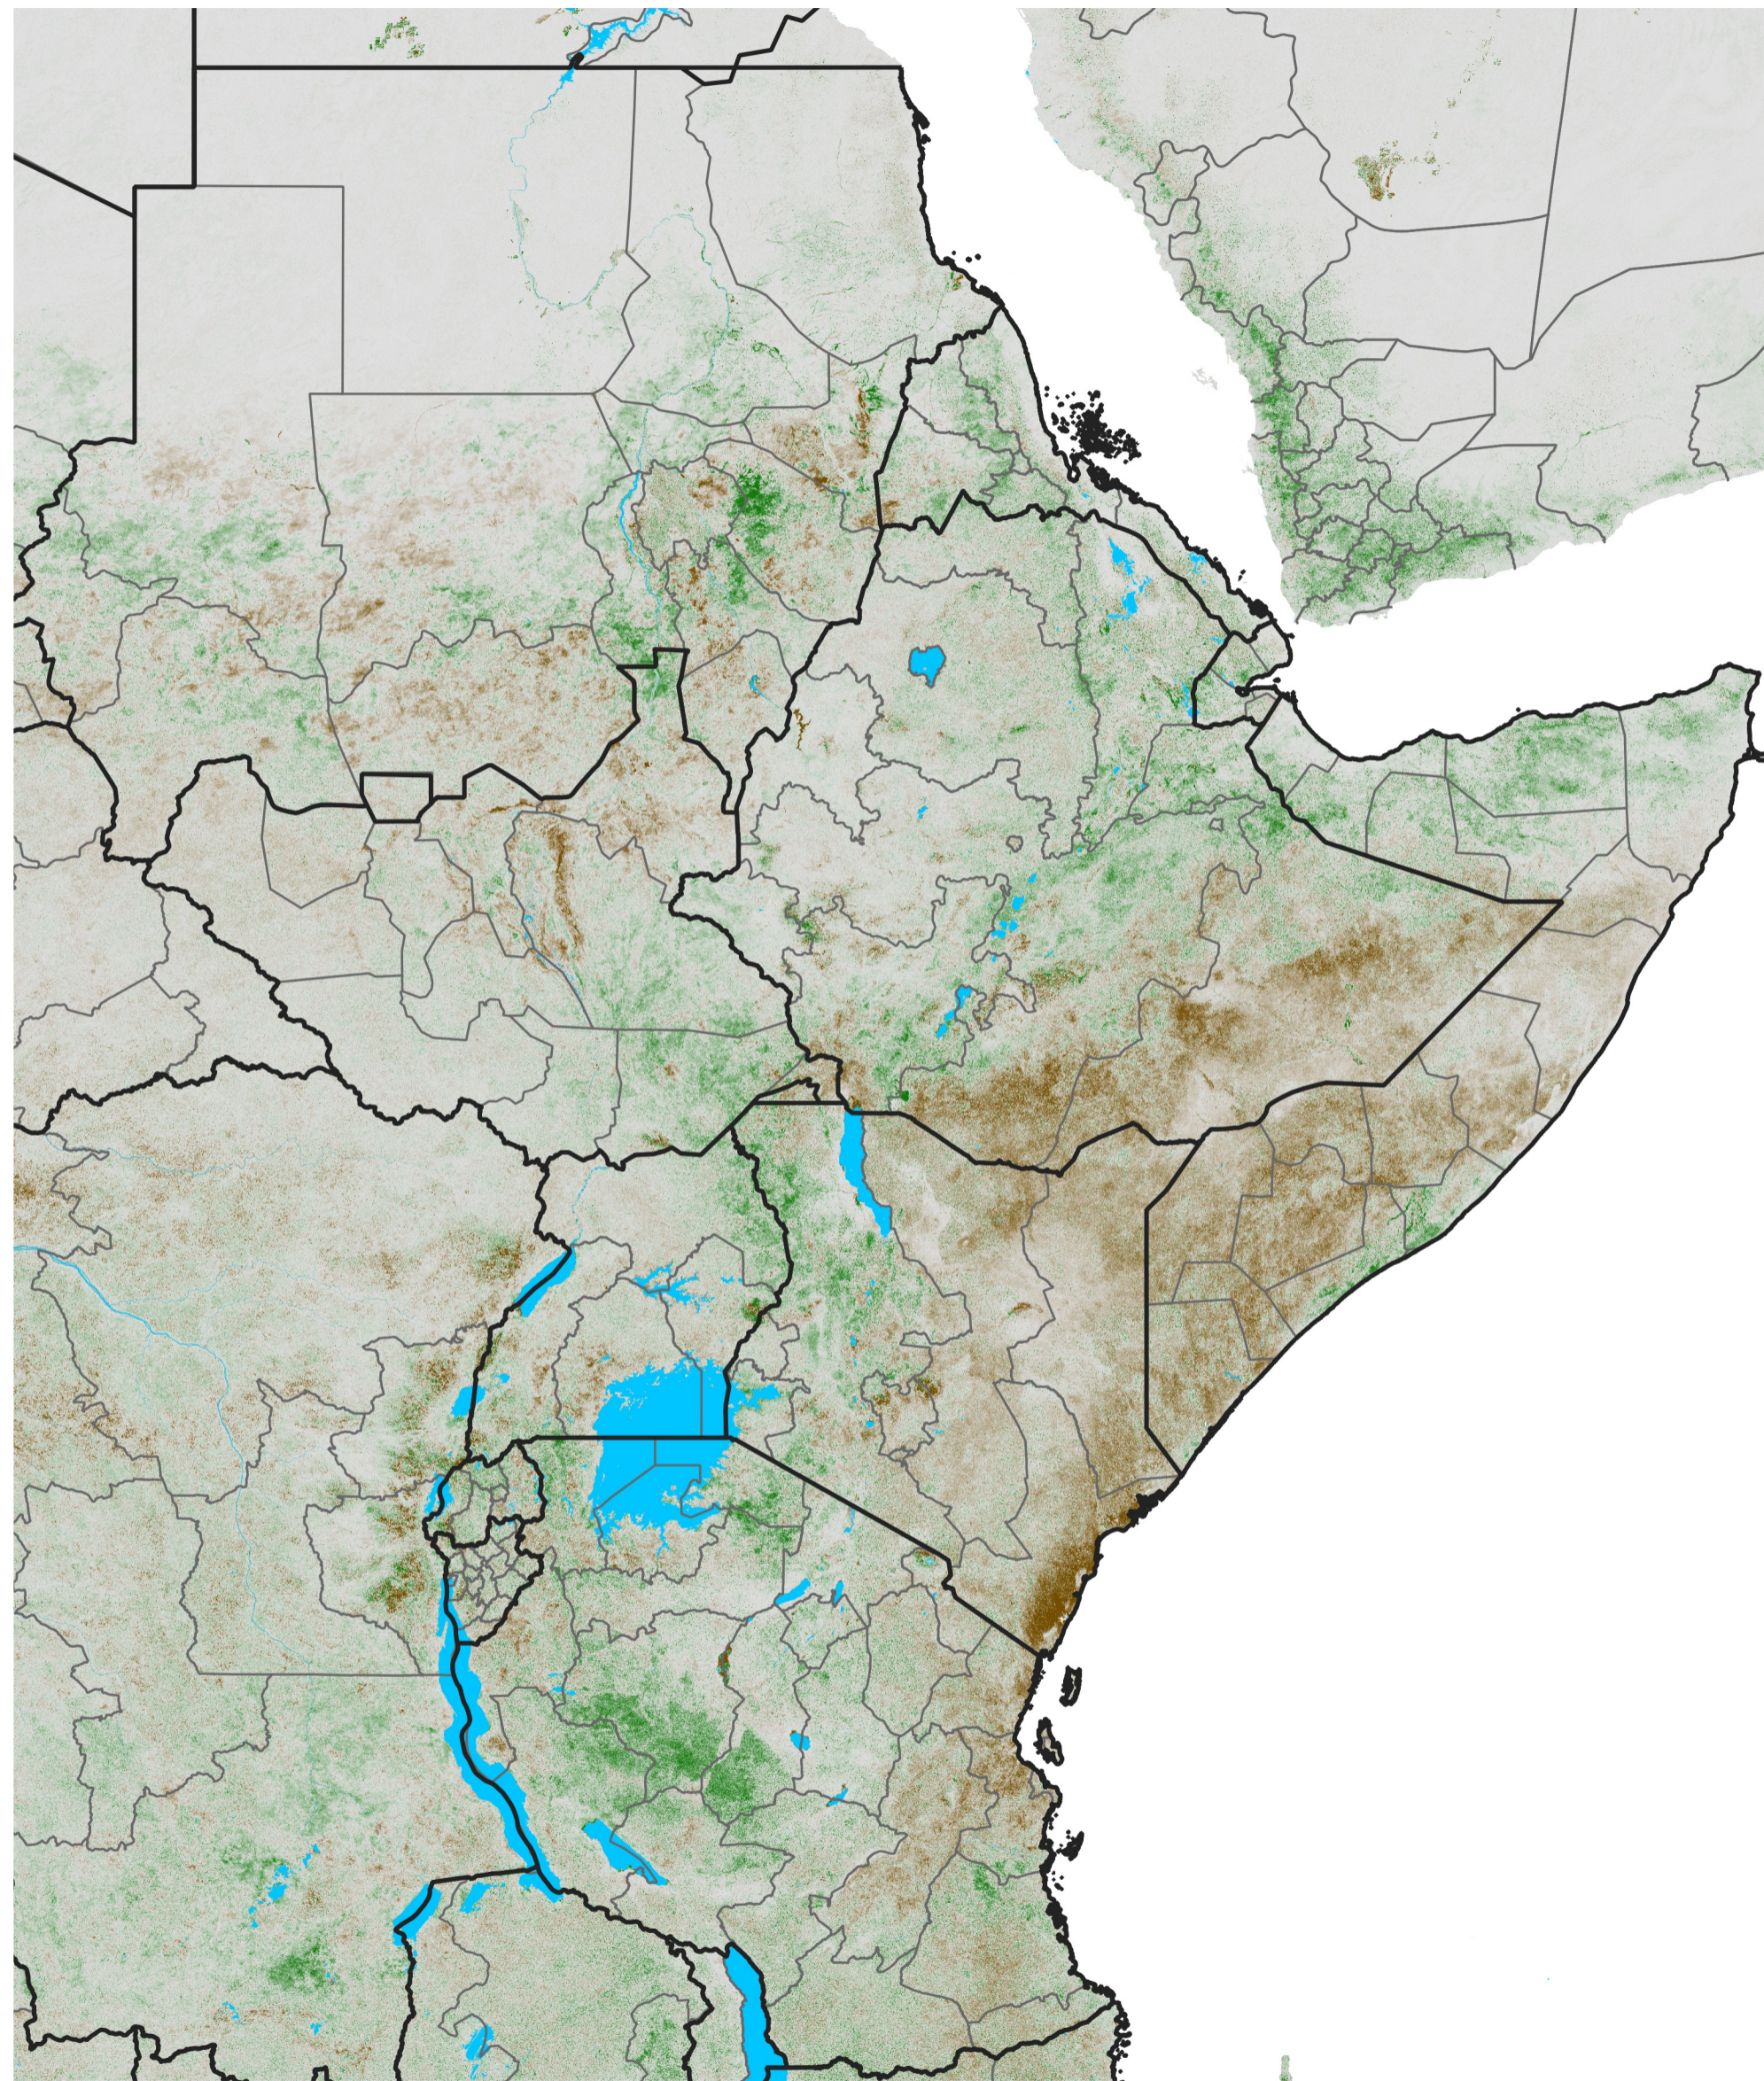

East Africa NDVI Anomaly

2021 minus Mean (2012 - 2021)

Period 57 / Oct 06 - 15, 2021

NDVI Anomaly

< -0.3 -0.2 -0.1 -0.05 0.05 0.1 0.2 >0.3

Negative

No Difference

Positive