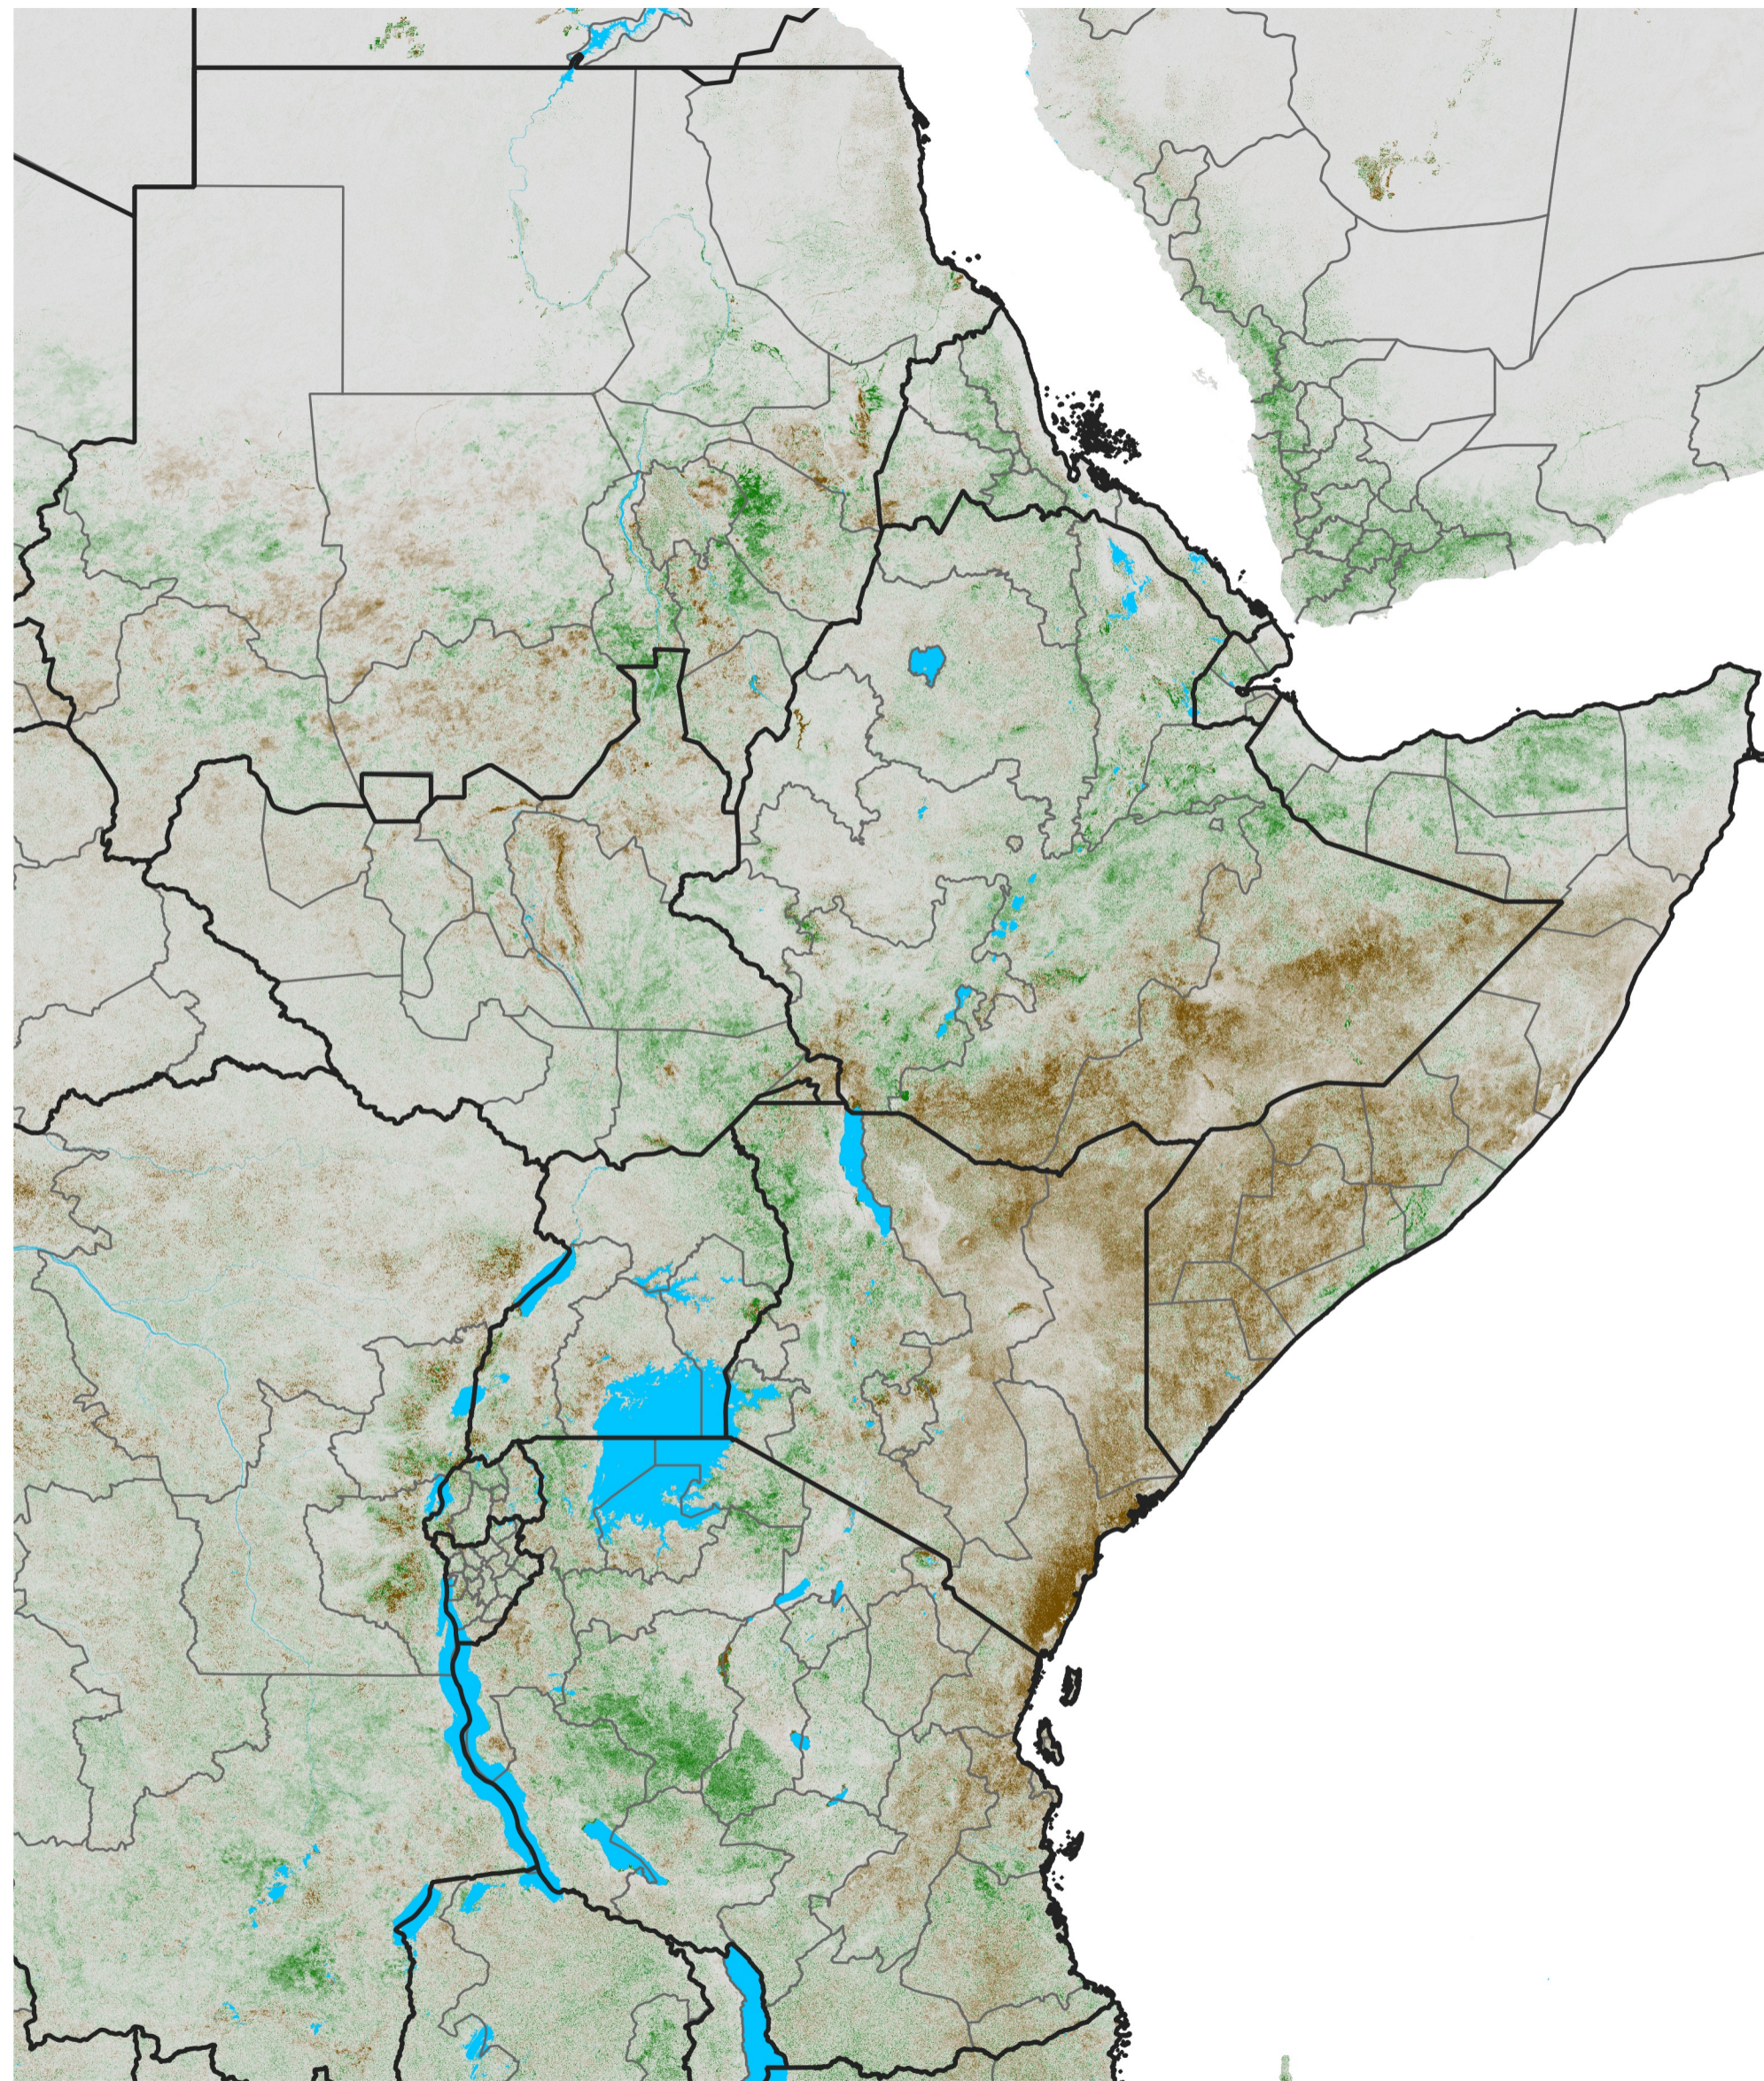

East Africa NDVI Anomaly

2021 minus Mean (2012 - 2021)

Period 58 / Oct 11 - 20, 2021

NDVI Anomaly

< -0.3 -0.2 -0.1 -0.05 0.05 0.1 0.2 >0.3

Negative

No Difference

Positive