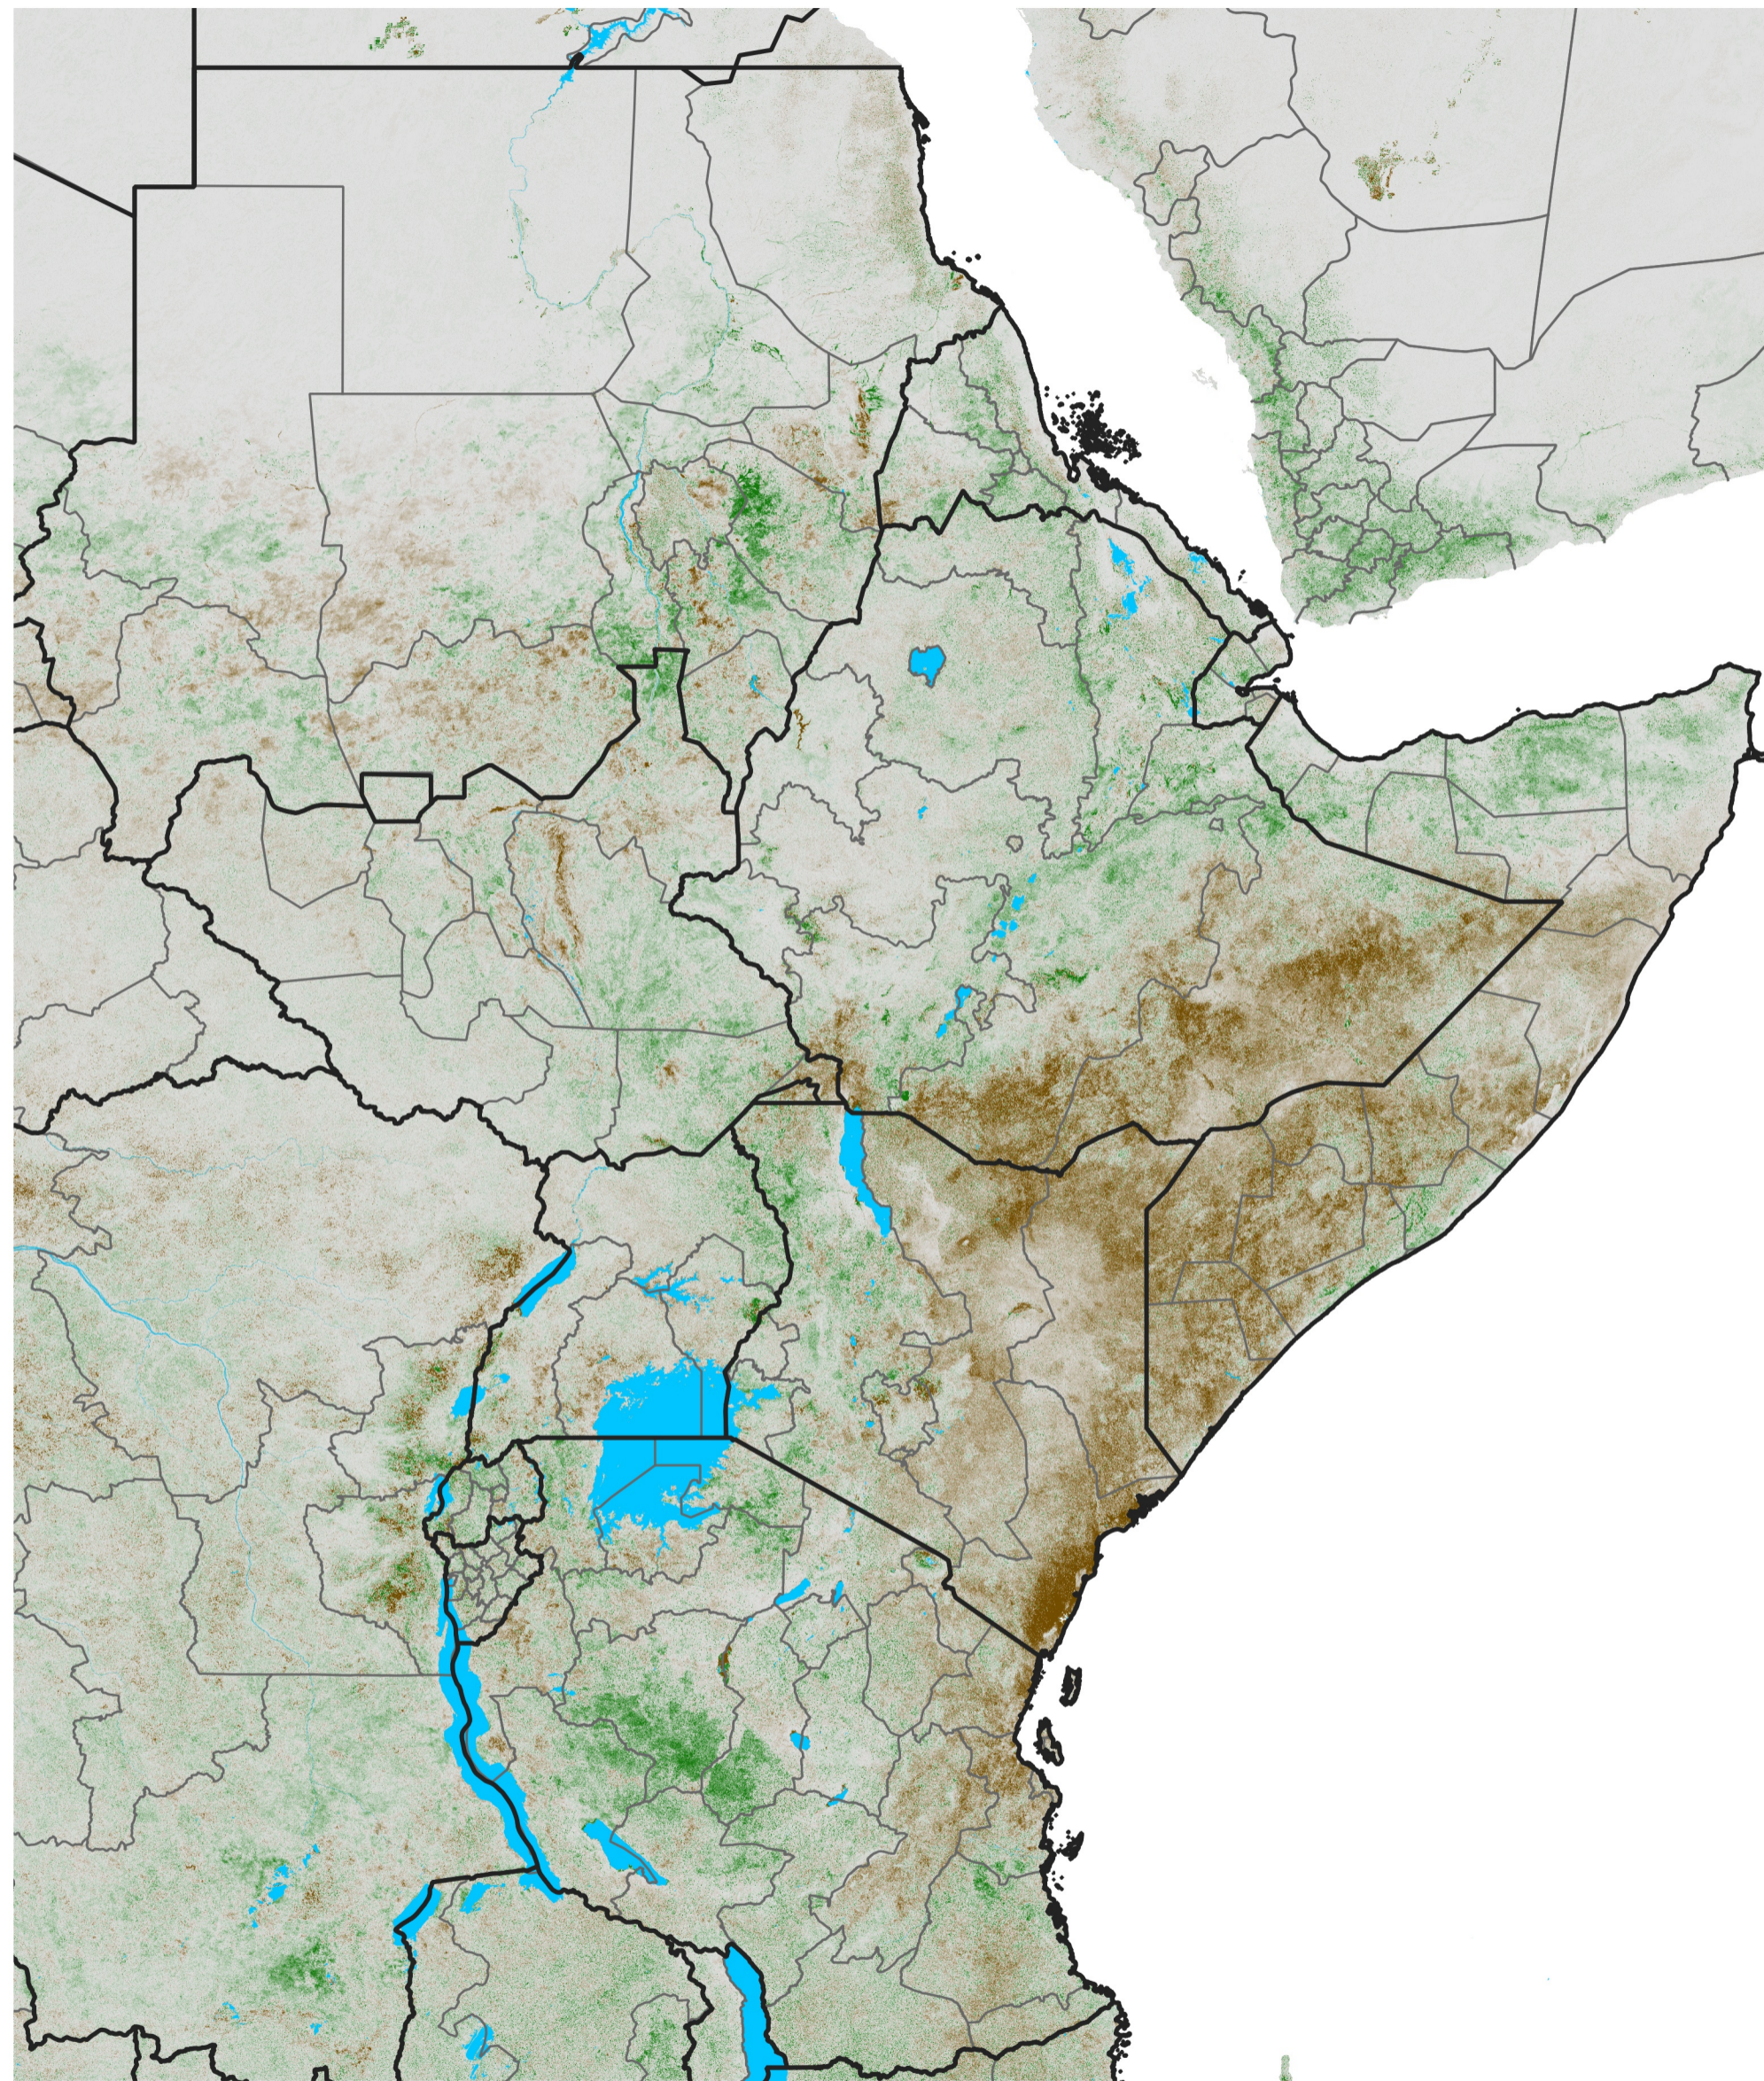

East Africa NDVI Anomaly

2021 minus Mean (2012 - 2021)

Period 59 / Oct 16 - 25, 2021

NDVI Anomaly

< -0.3 -0.2 -0.1 -0.05 0.05 0.1 0.2 >0.3

Negative

No Difference

Positive