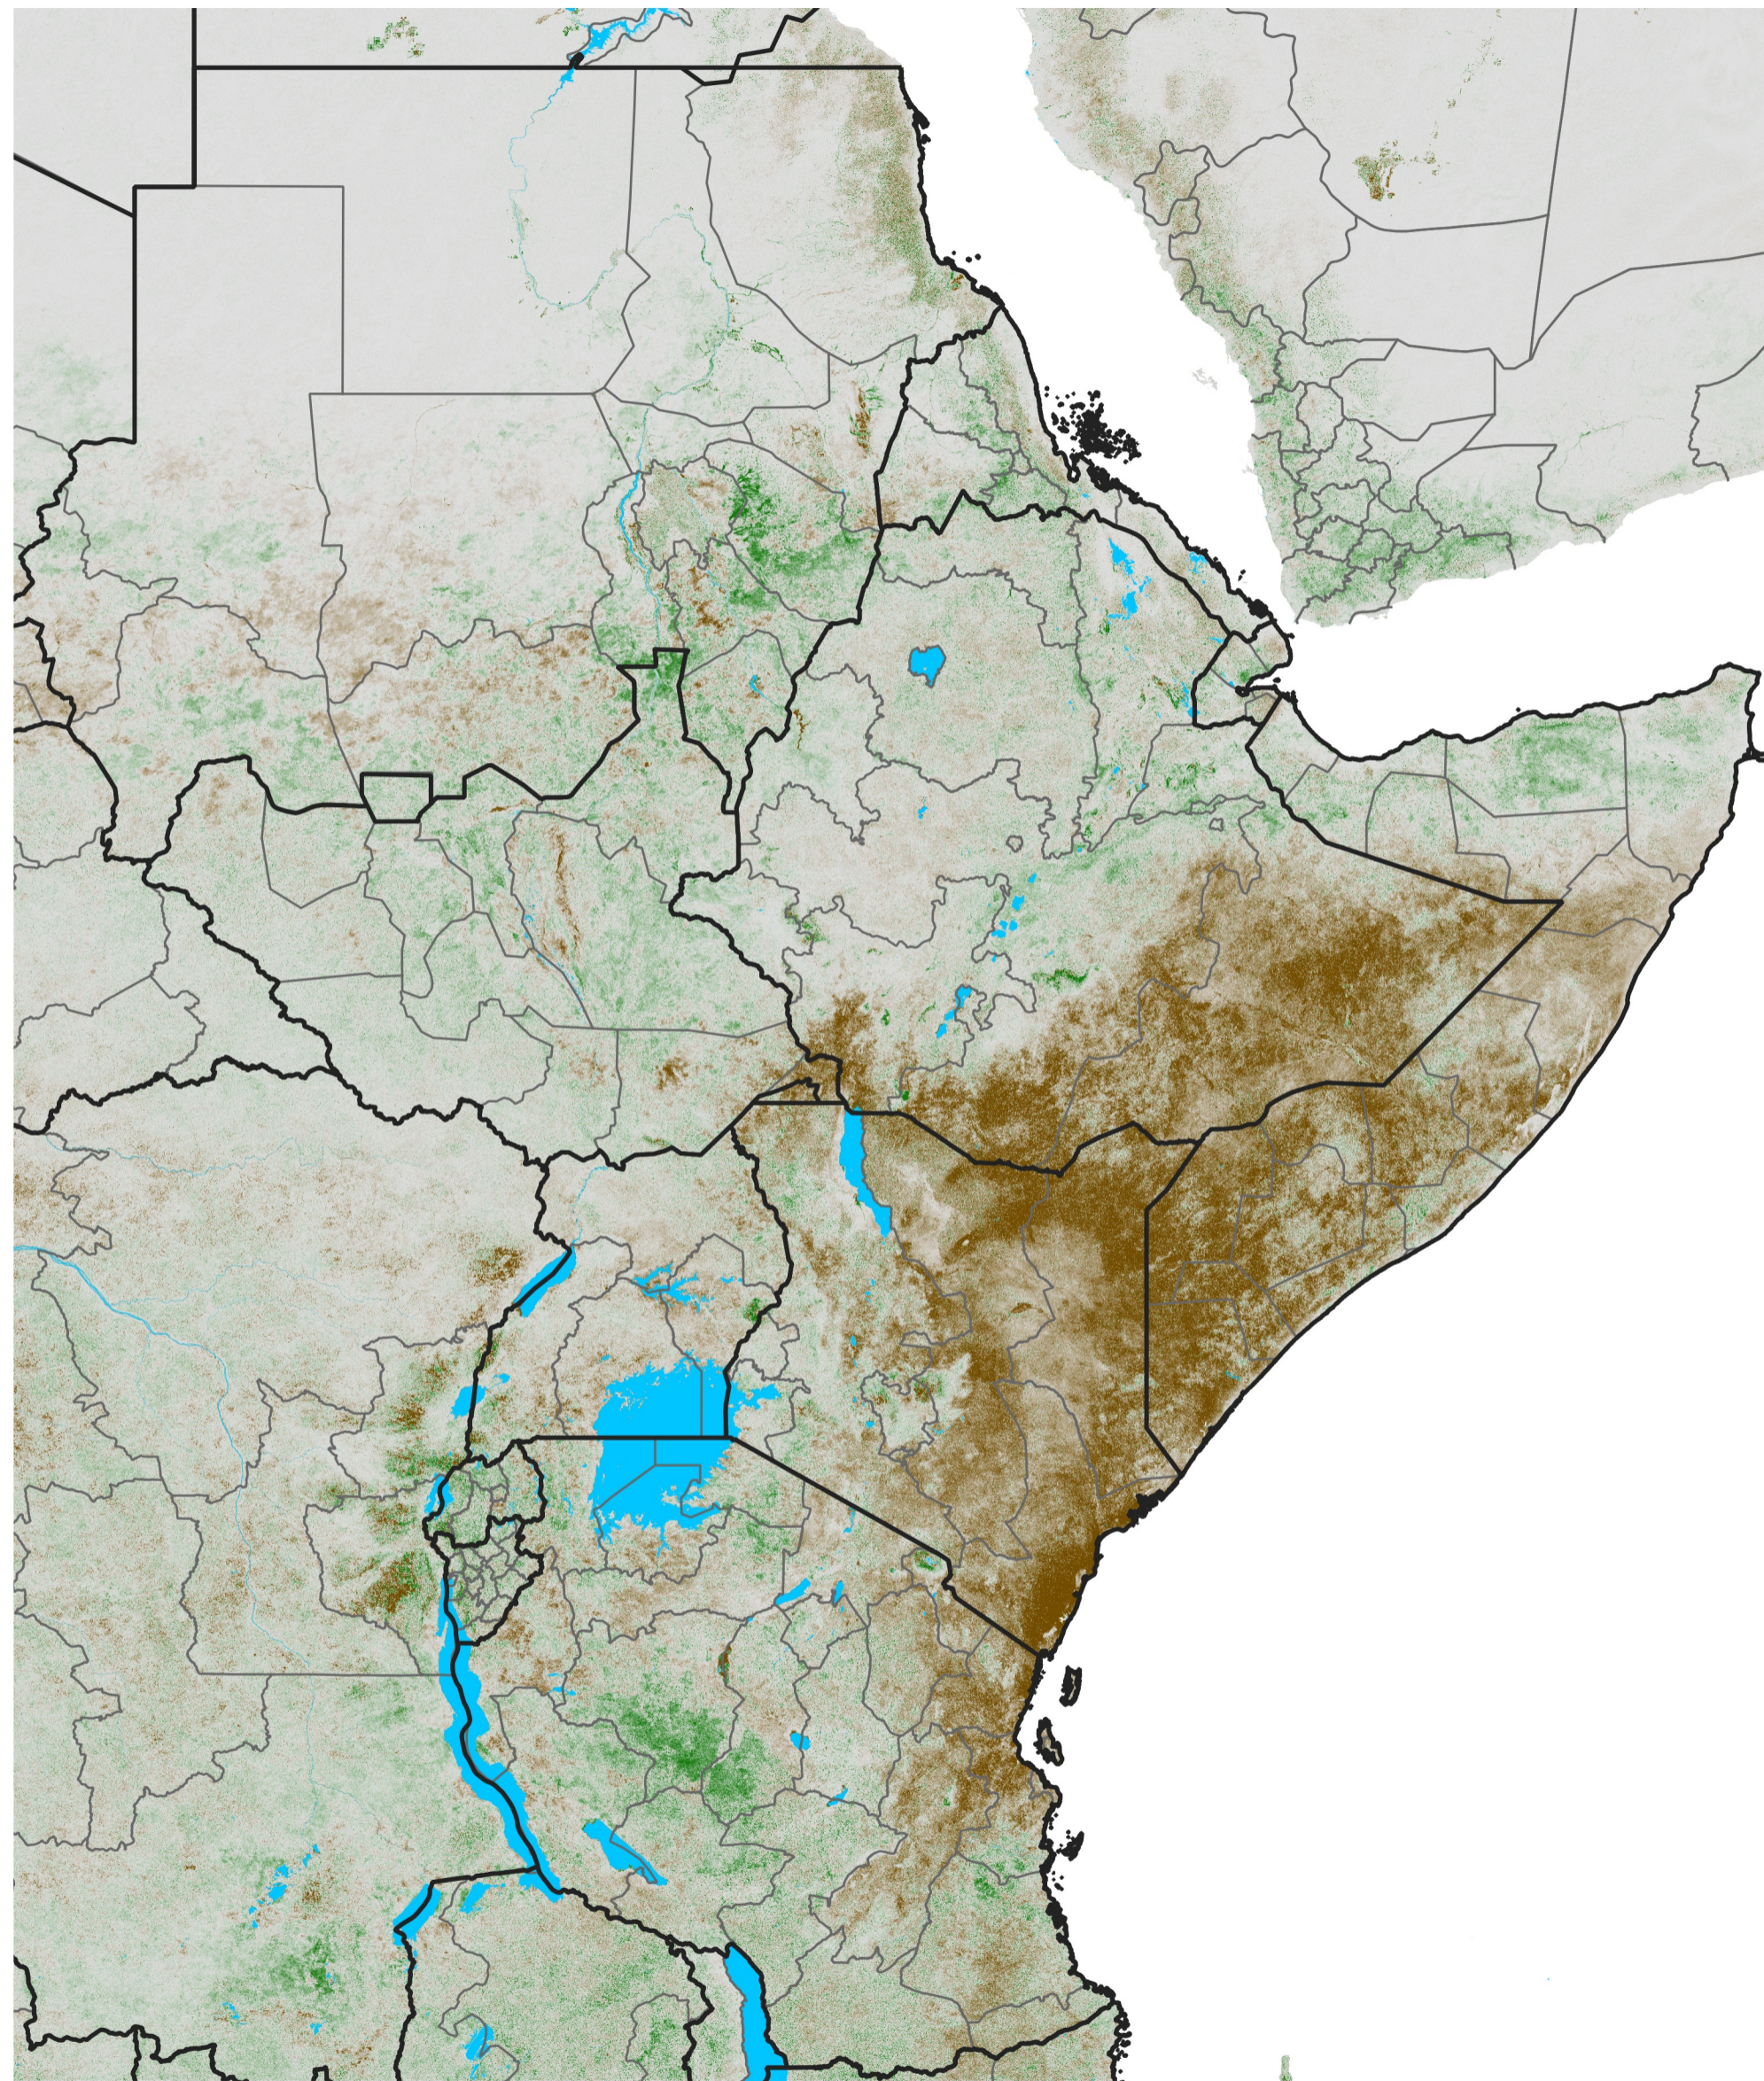

East Africa NDVI Anomaly

2021 minus Mean (2012 - 2021)

Period 62 / Nov 01 - 10, 2021

NDVI Anomaly

< -0.3 -0.2 -0.1 -0.05 0.05 0.1 0.2 >0.3

Negative

No Difference

Positive