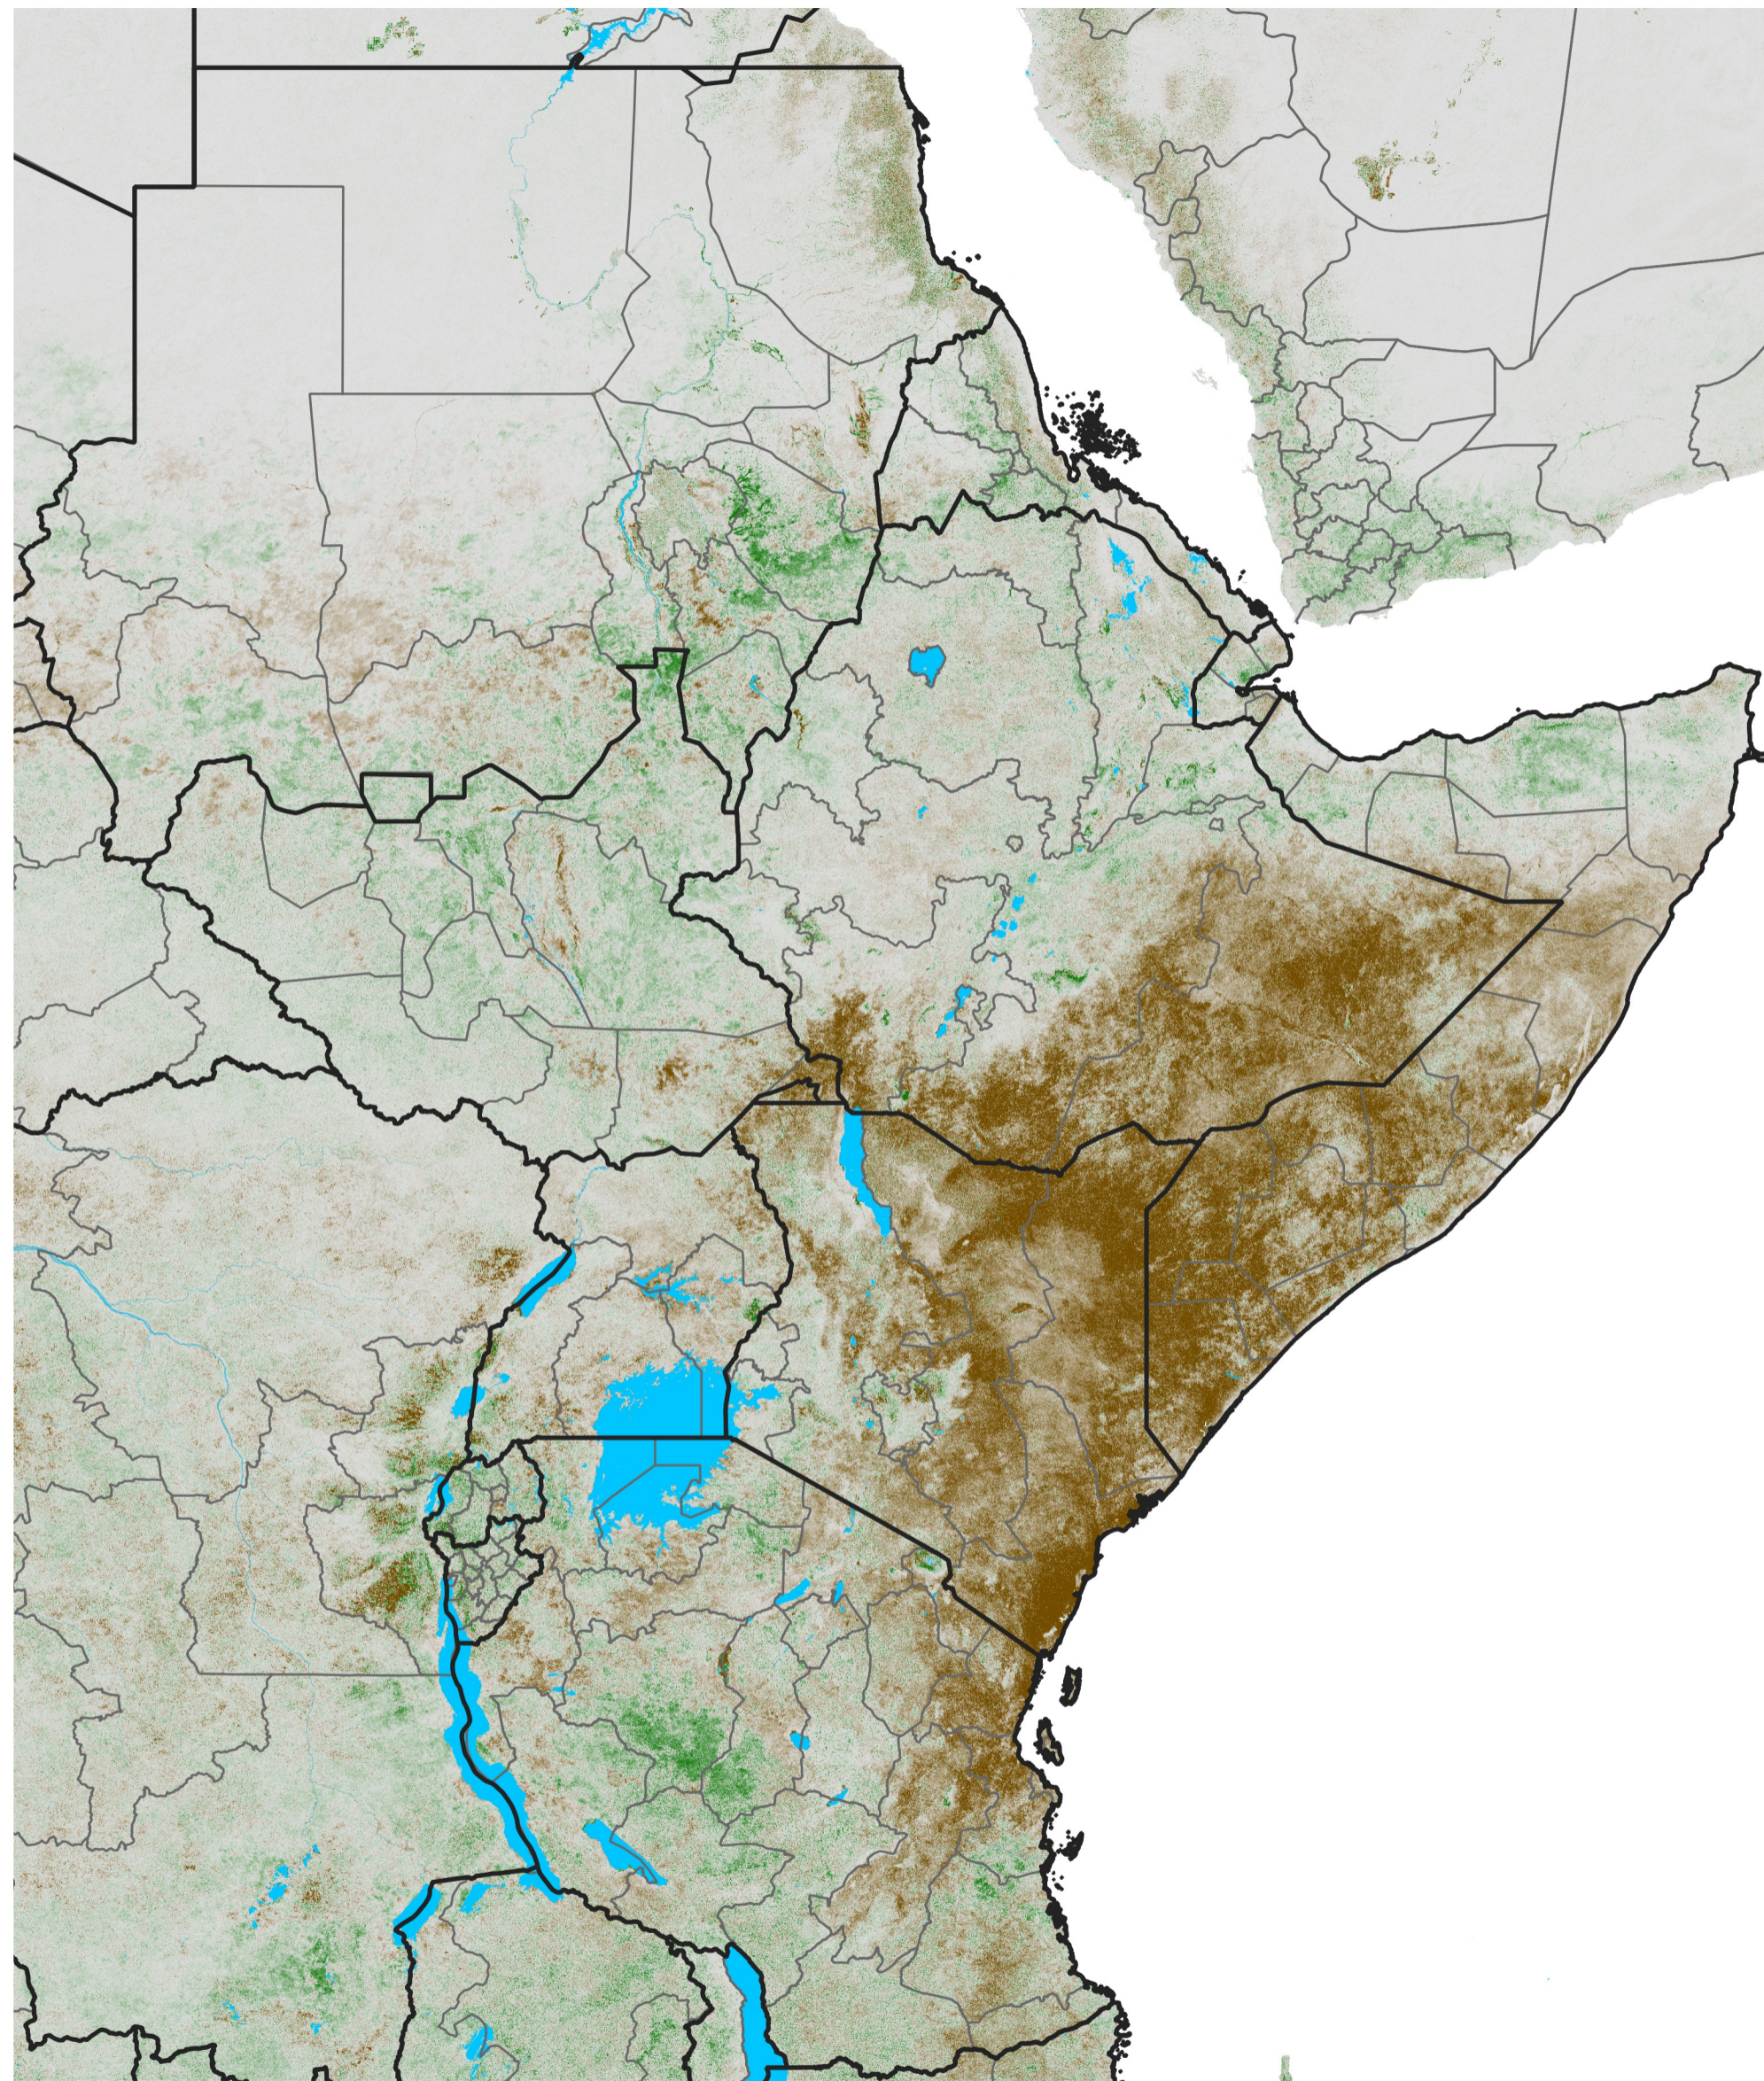

East Africa NDVI Anomaly

2021 minus Mean (2012 - 2021)

Period 63 / Nov 06 - 15, 2021

NDVI Anomaly

< -0.3 -0.2 -0.1 -0.05 0.05 0.1 0.2 >0.3

Negative

No Difference

Positive