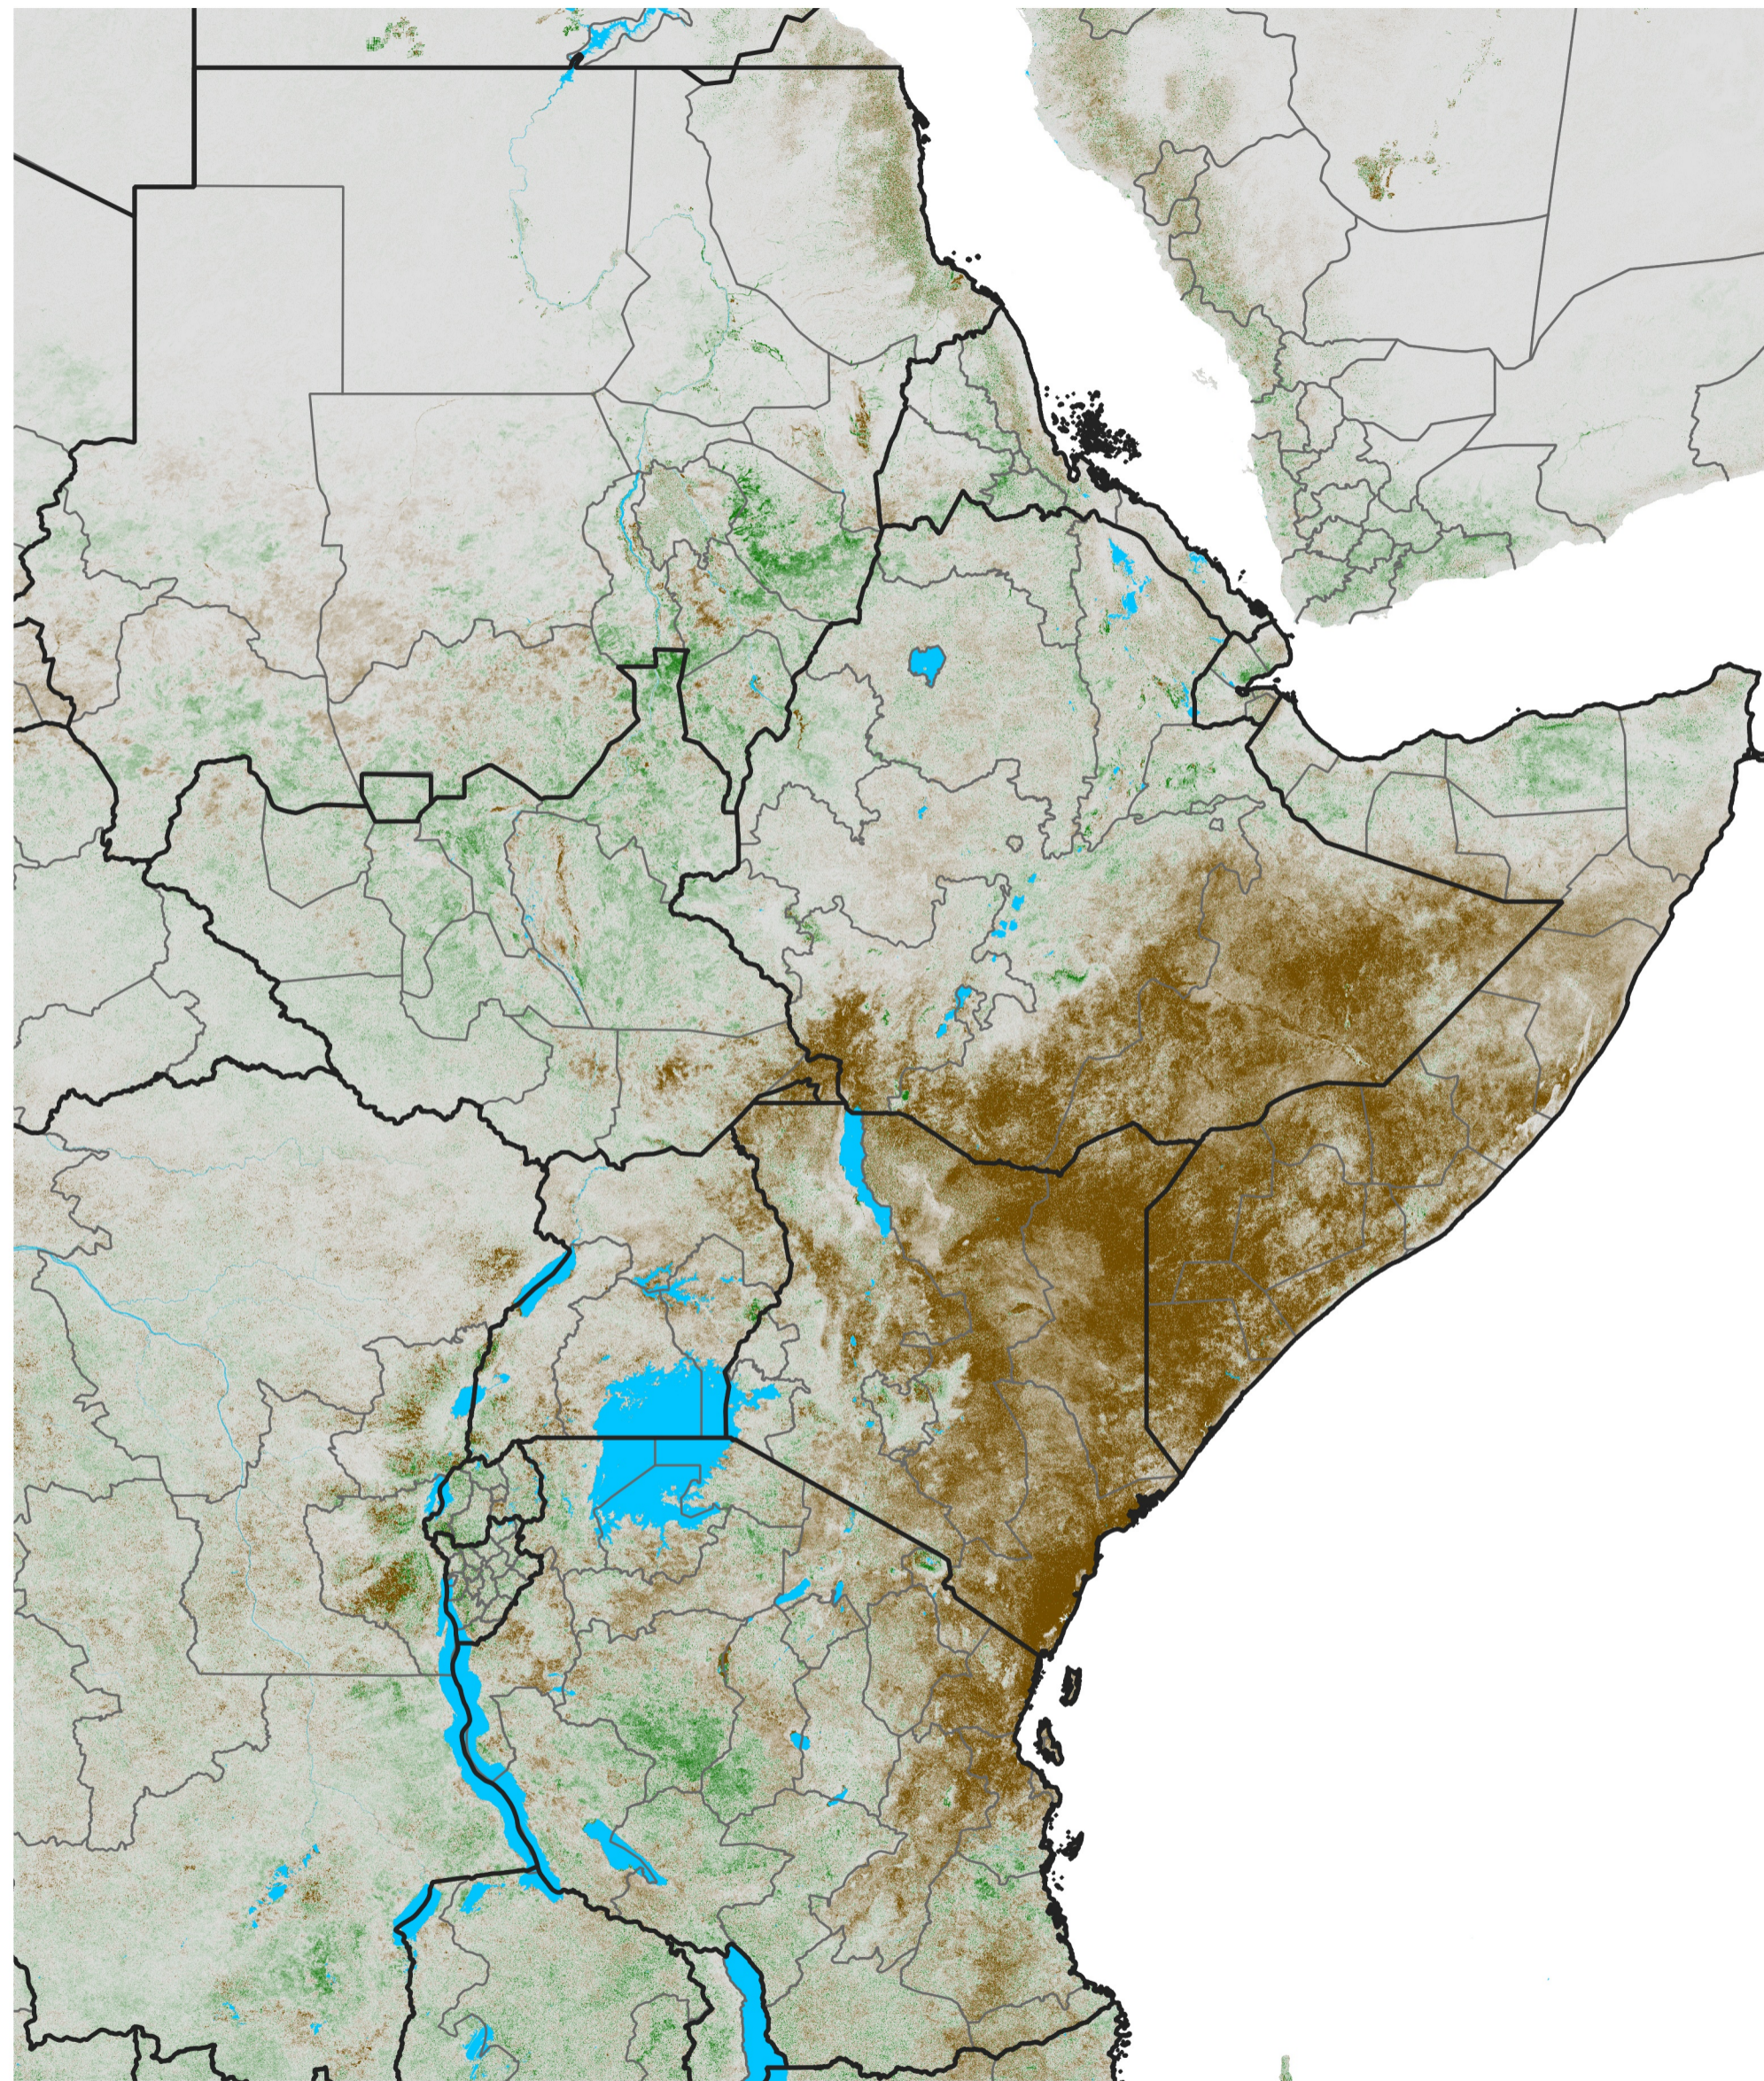

East Africa NDVI Anomaly

2021 minus Mean (2012 - 2021)

Period 64 / Nov 11 - 20, 2021

NDVI Anomaly

< -0.3 -0.2 -0.1 -0.05 0.05 0.1 0.2 >0.3

Negative

No Difference

Positive