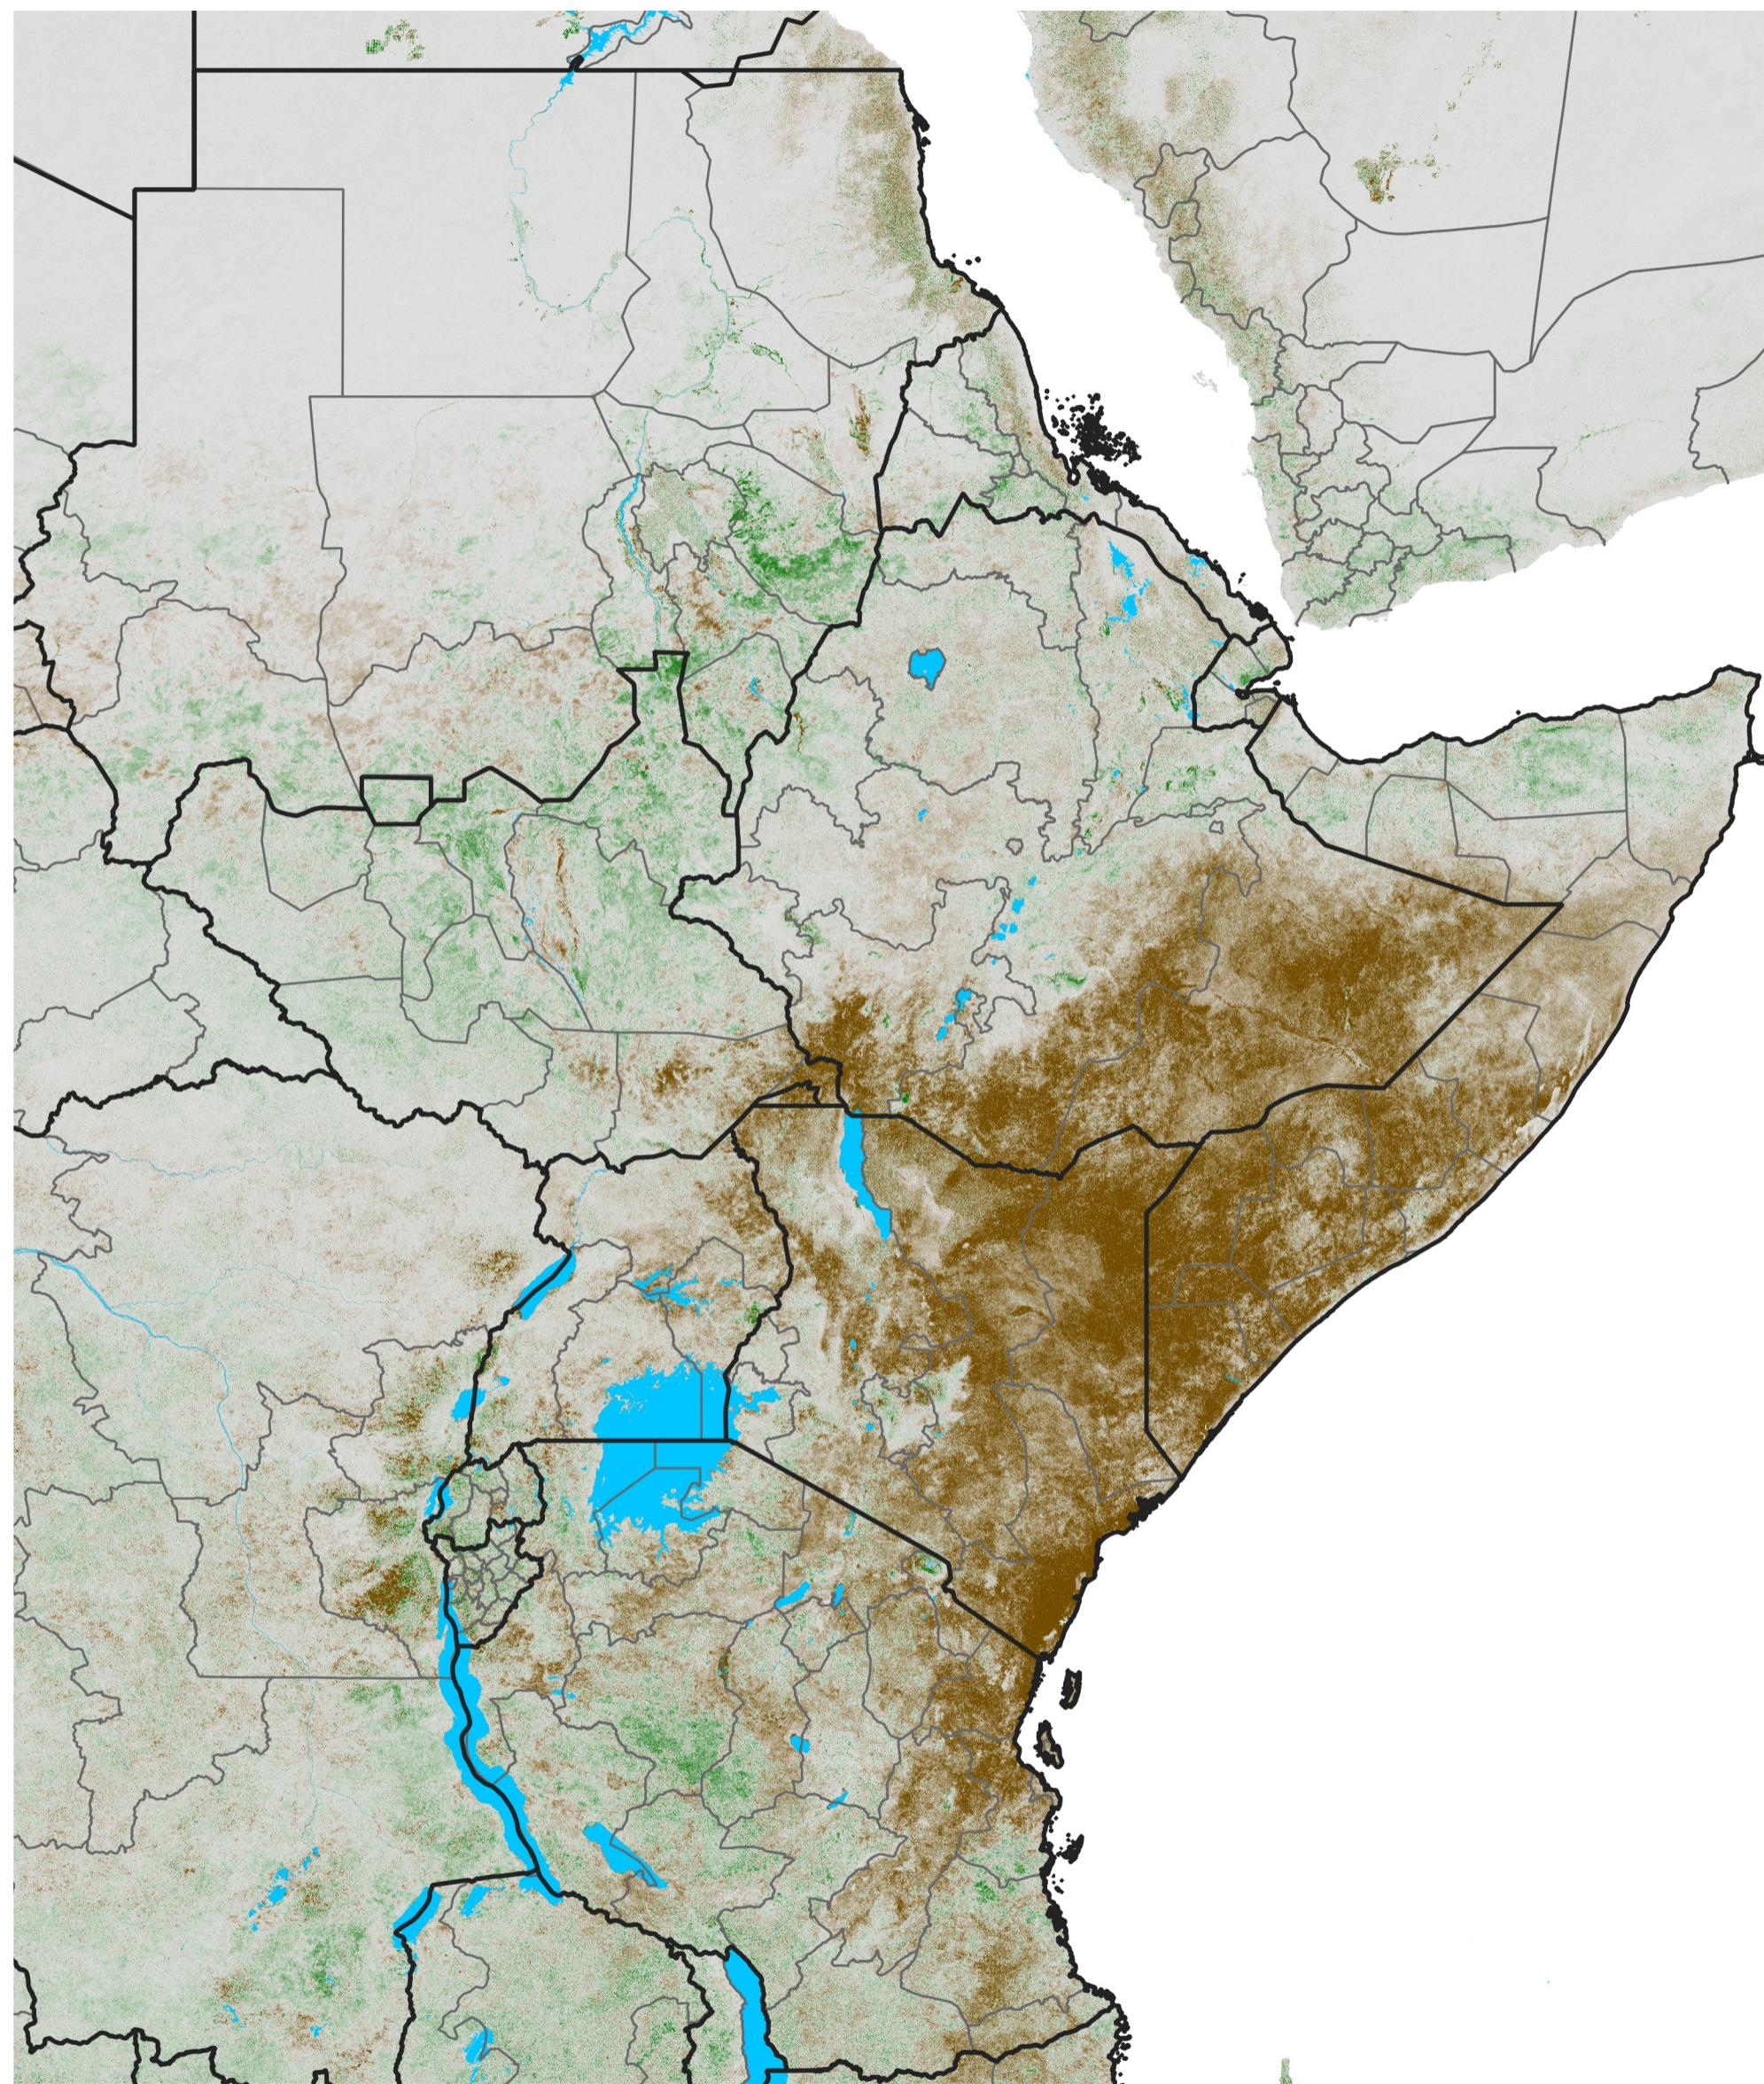

East Africa NDVI Anomaly

2021 minus Mean (2012 - 2021)

Period 65 / Nov 16 - 25, 2021

NDVI Anomaly

< -0.3 -0.2 -0.1 -0.05 0.05 0.1 0.2 >0.3

Negative

No Difference

Positive