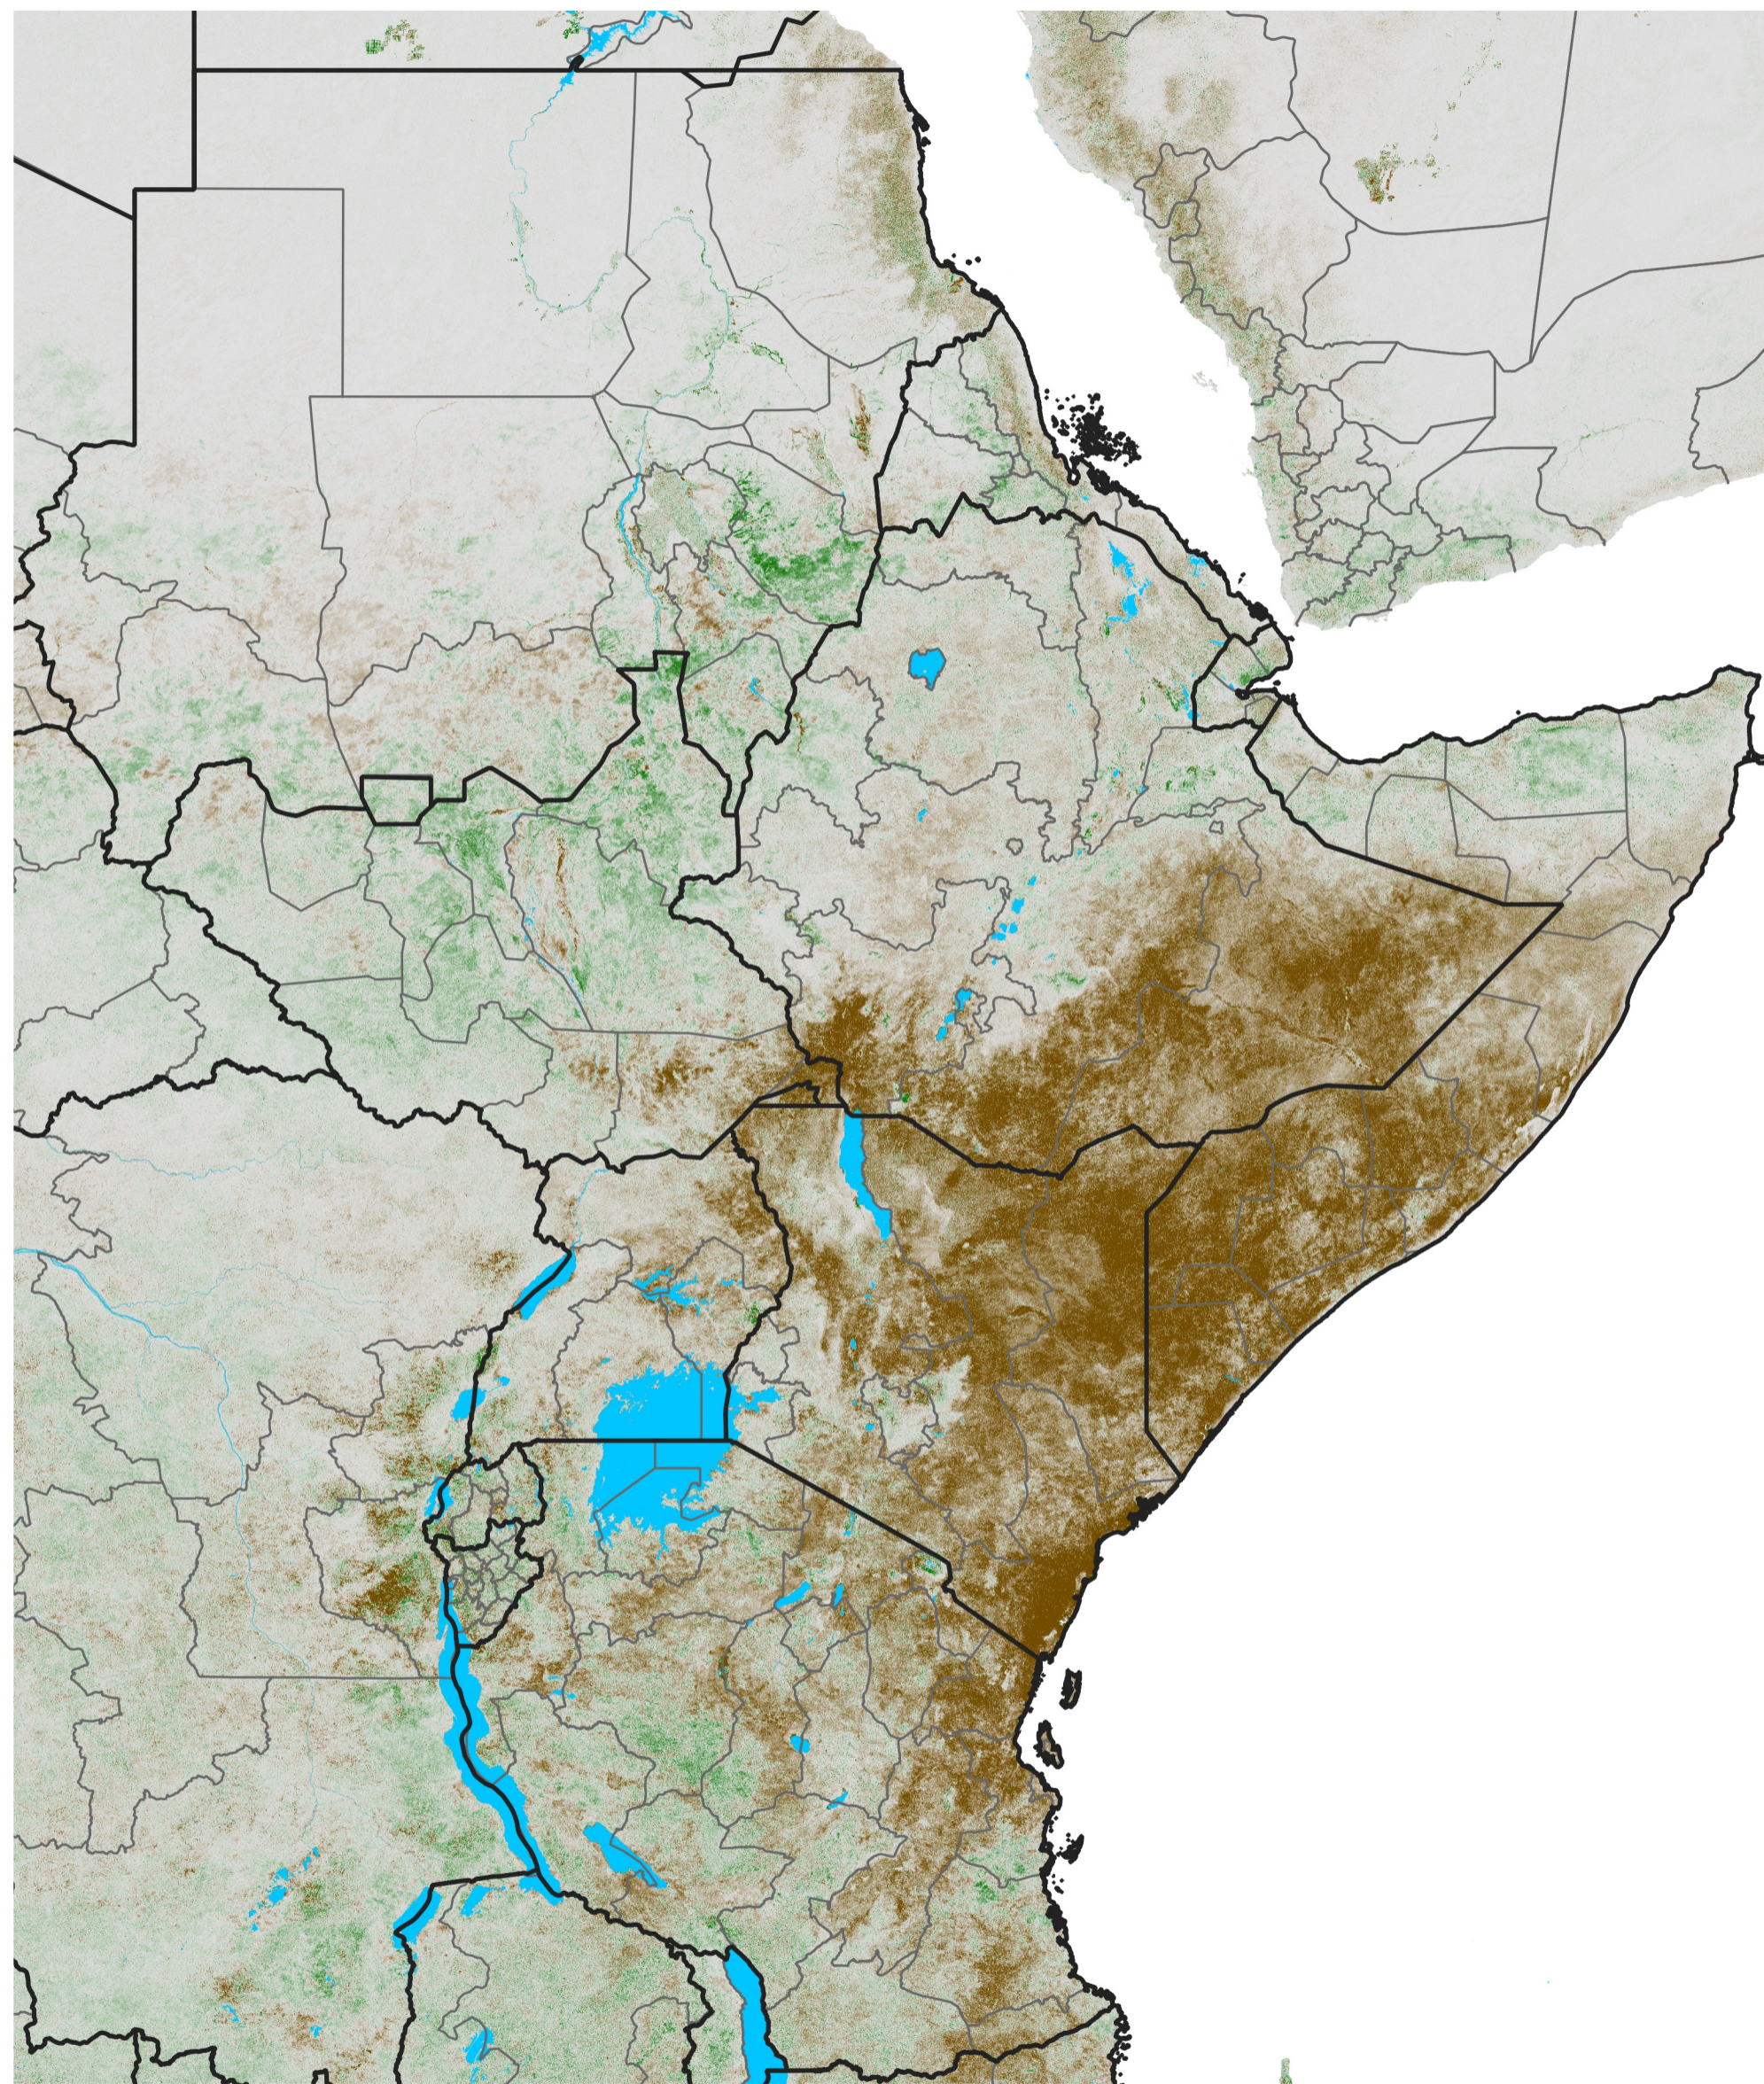

East Africa NDVI Anomaly

2021 minus Mean (2012 - 2021)

Period 66 / Nov 21 - 30, 2021

NDVI Anomaly

< -0.3 -0.2 -0.1 -0.05 0.05 0.1 0.2 >0.3

Negative

No Difference

Positive