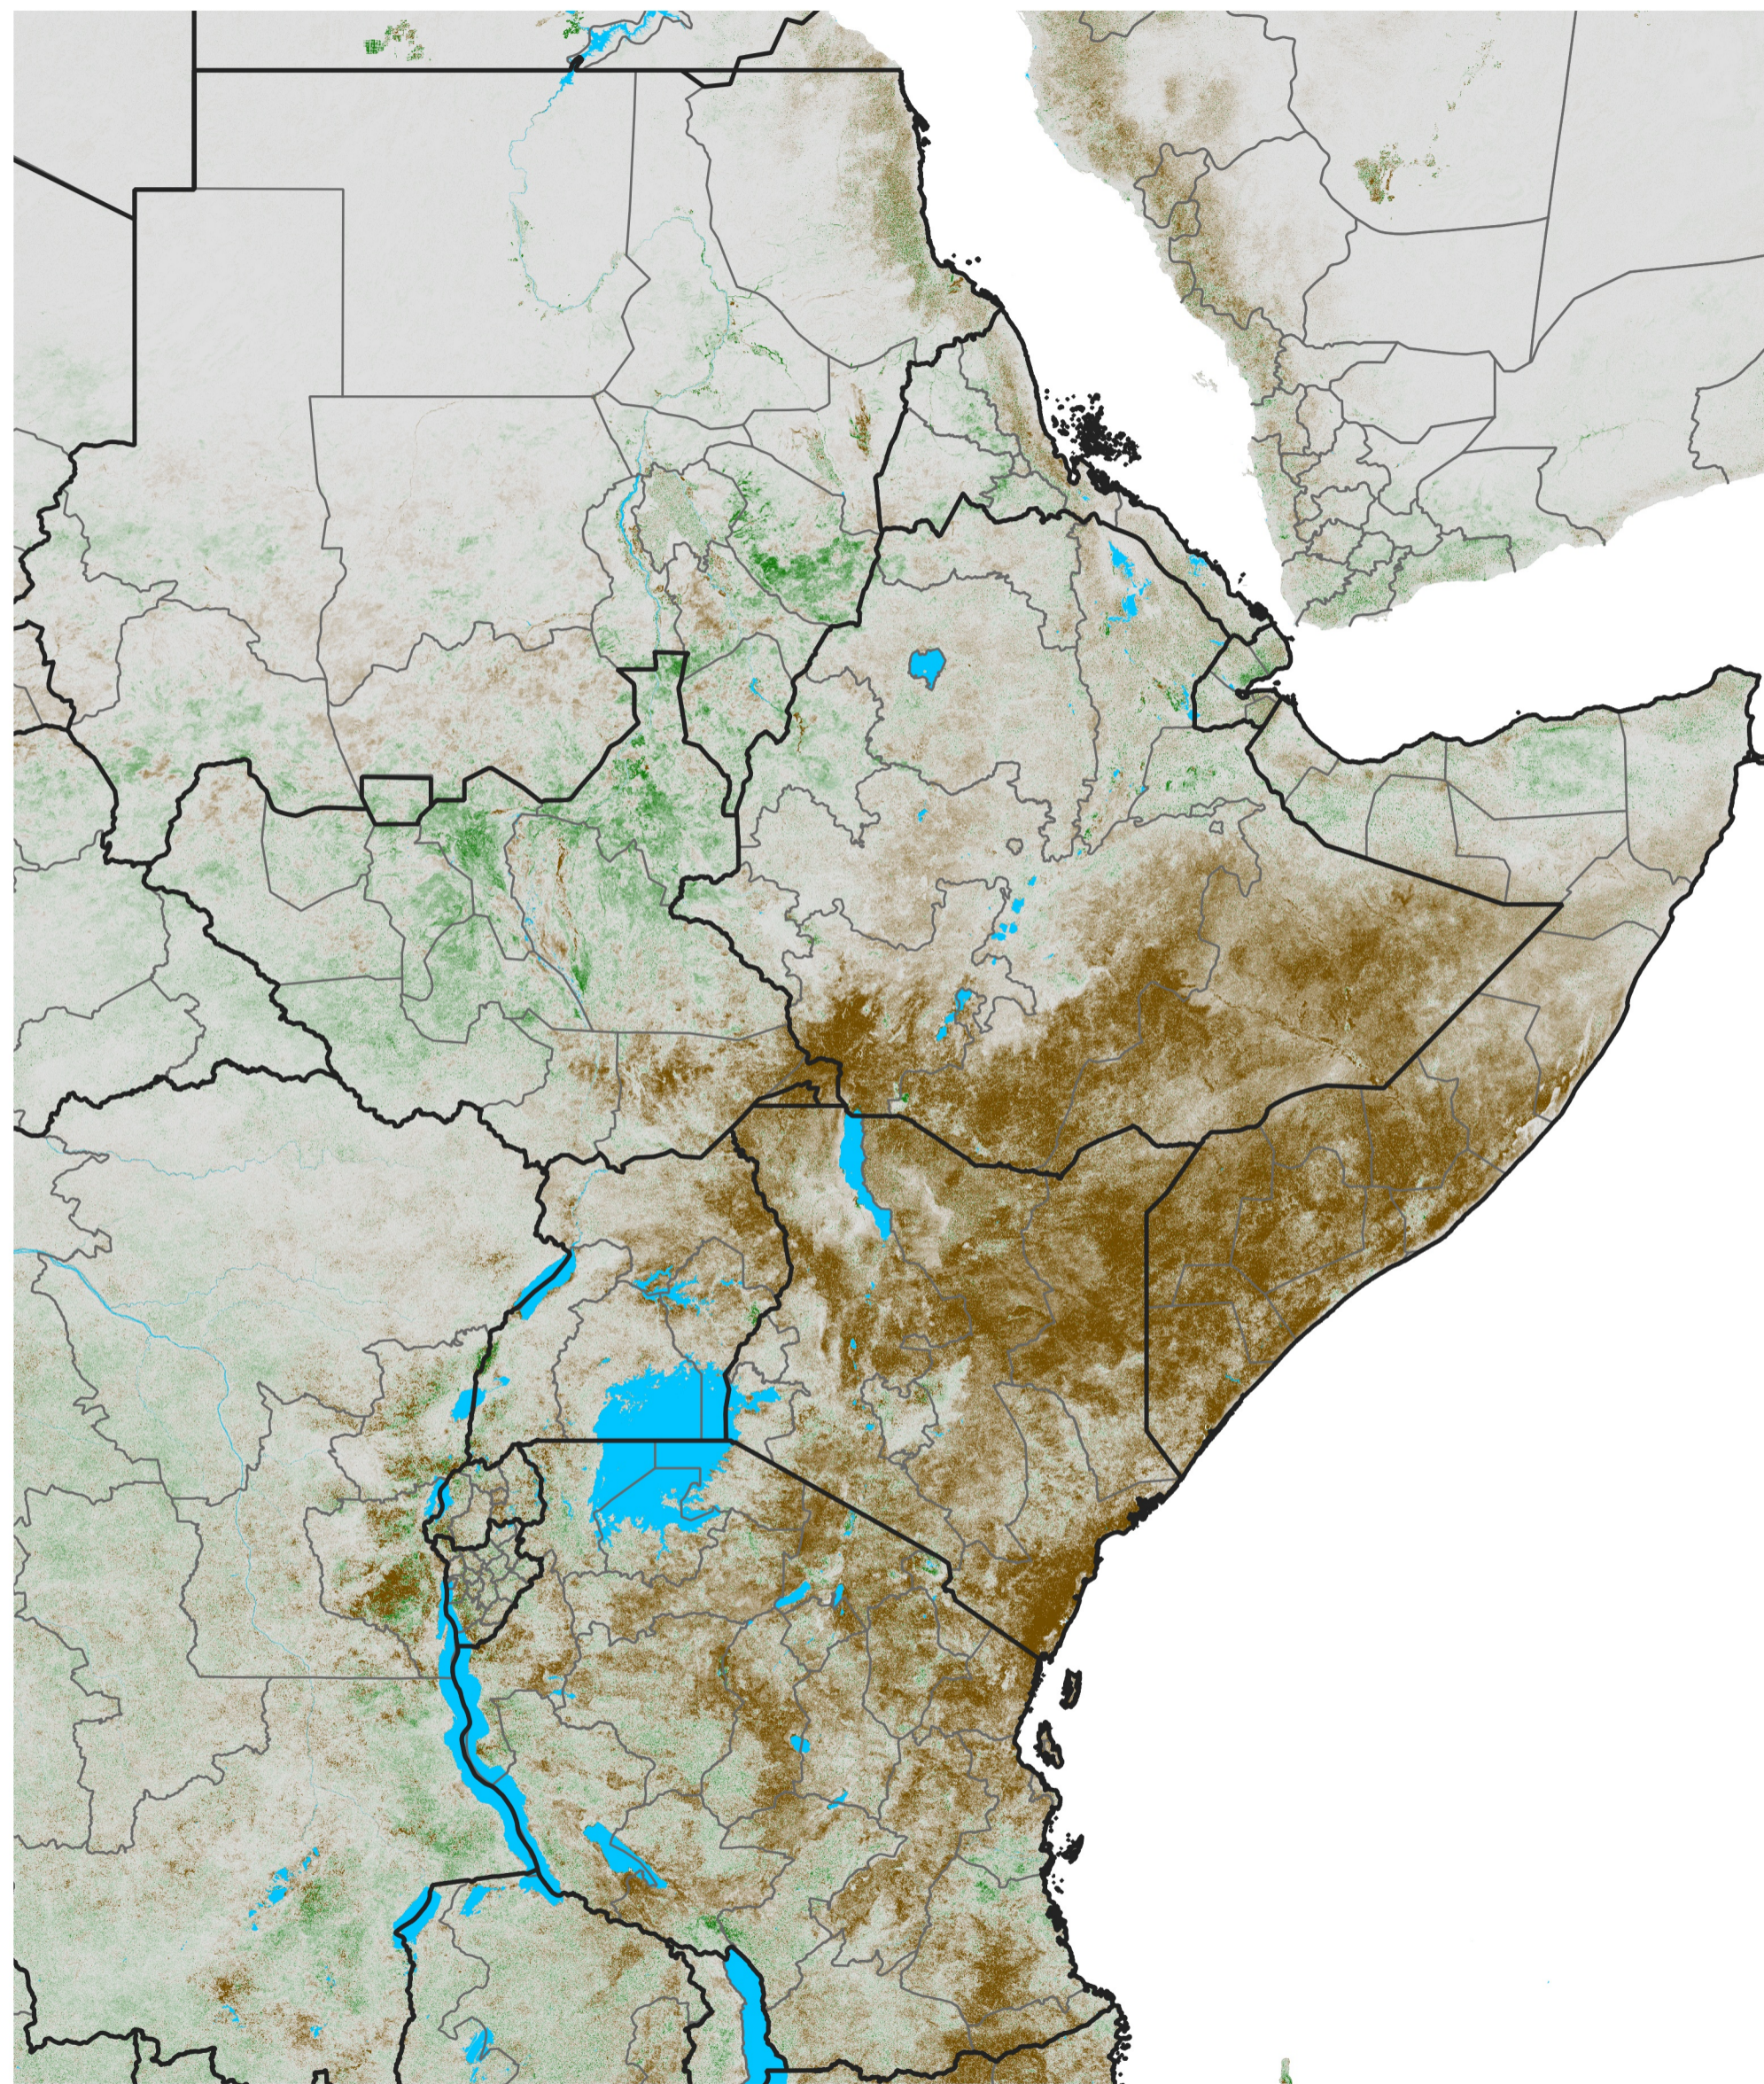

East Africa NDVI Anomaly

2021 minus Mean (2012 - 2021)

Period 68 / Dec 01 - 10, 2021

NDVI Anomaly

< -0.3 -0.2 -0.1 -0.05 0.05 0.1 0.2 >0.3

Negative

No Difference

Positive