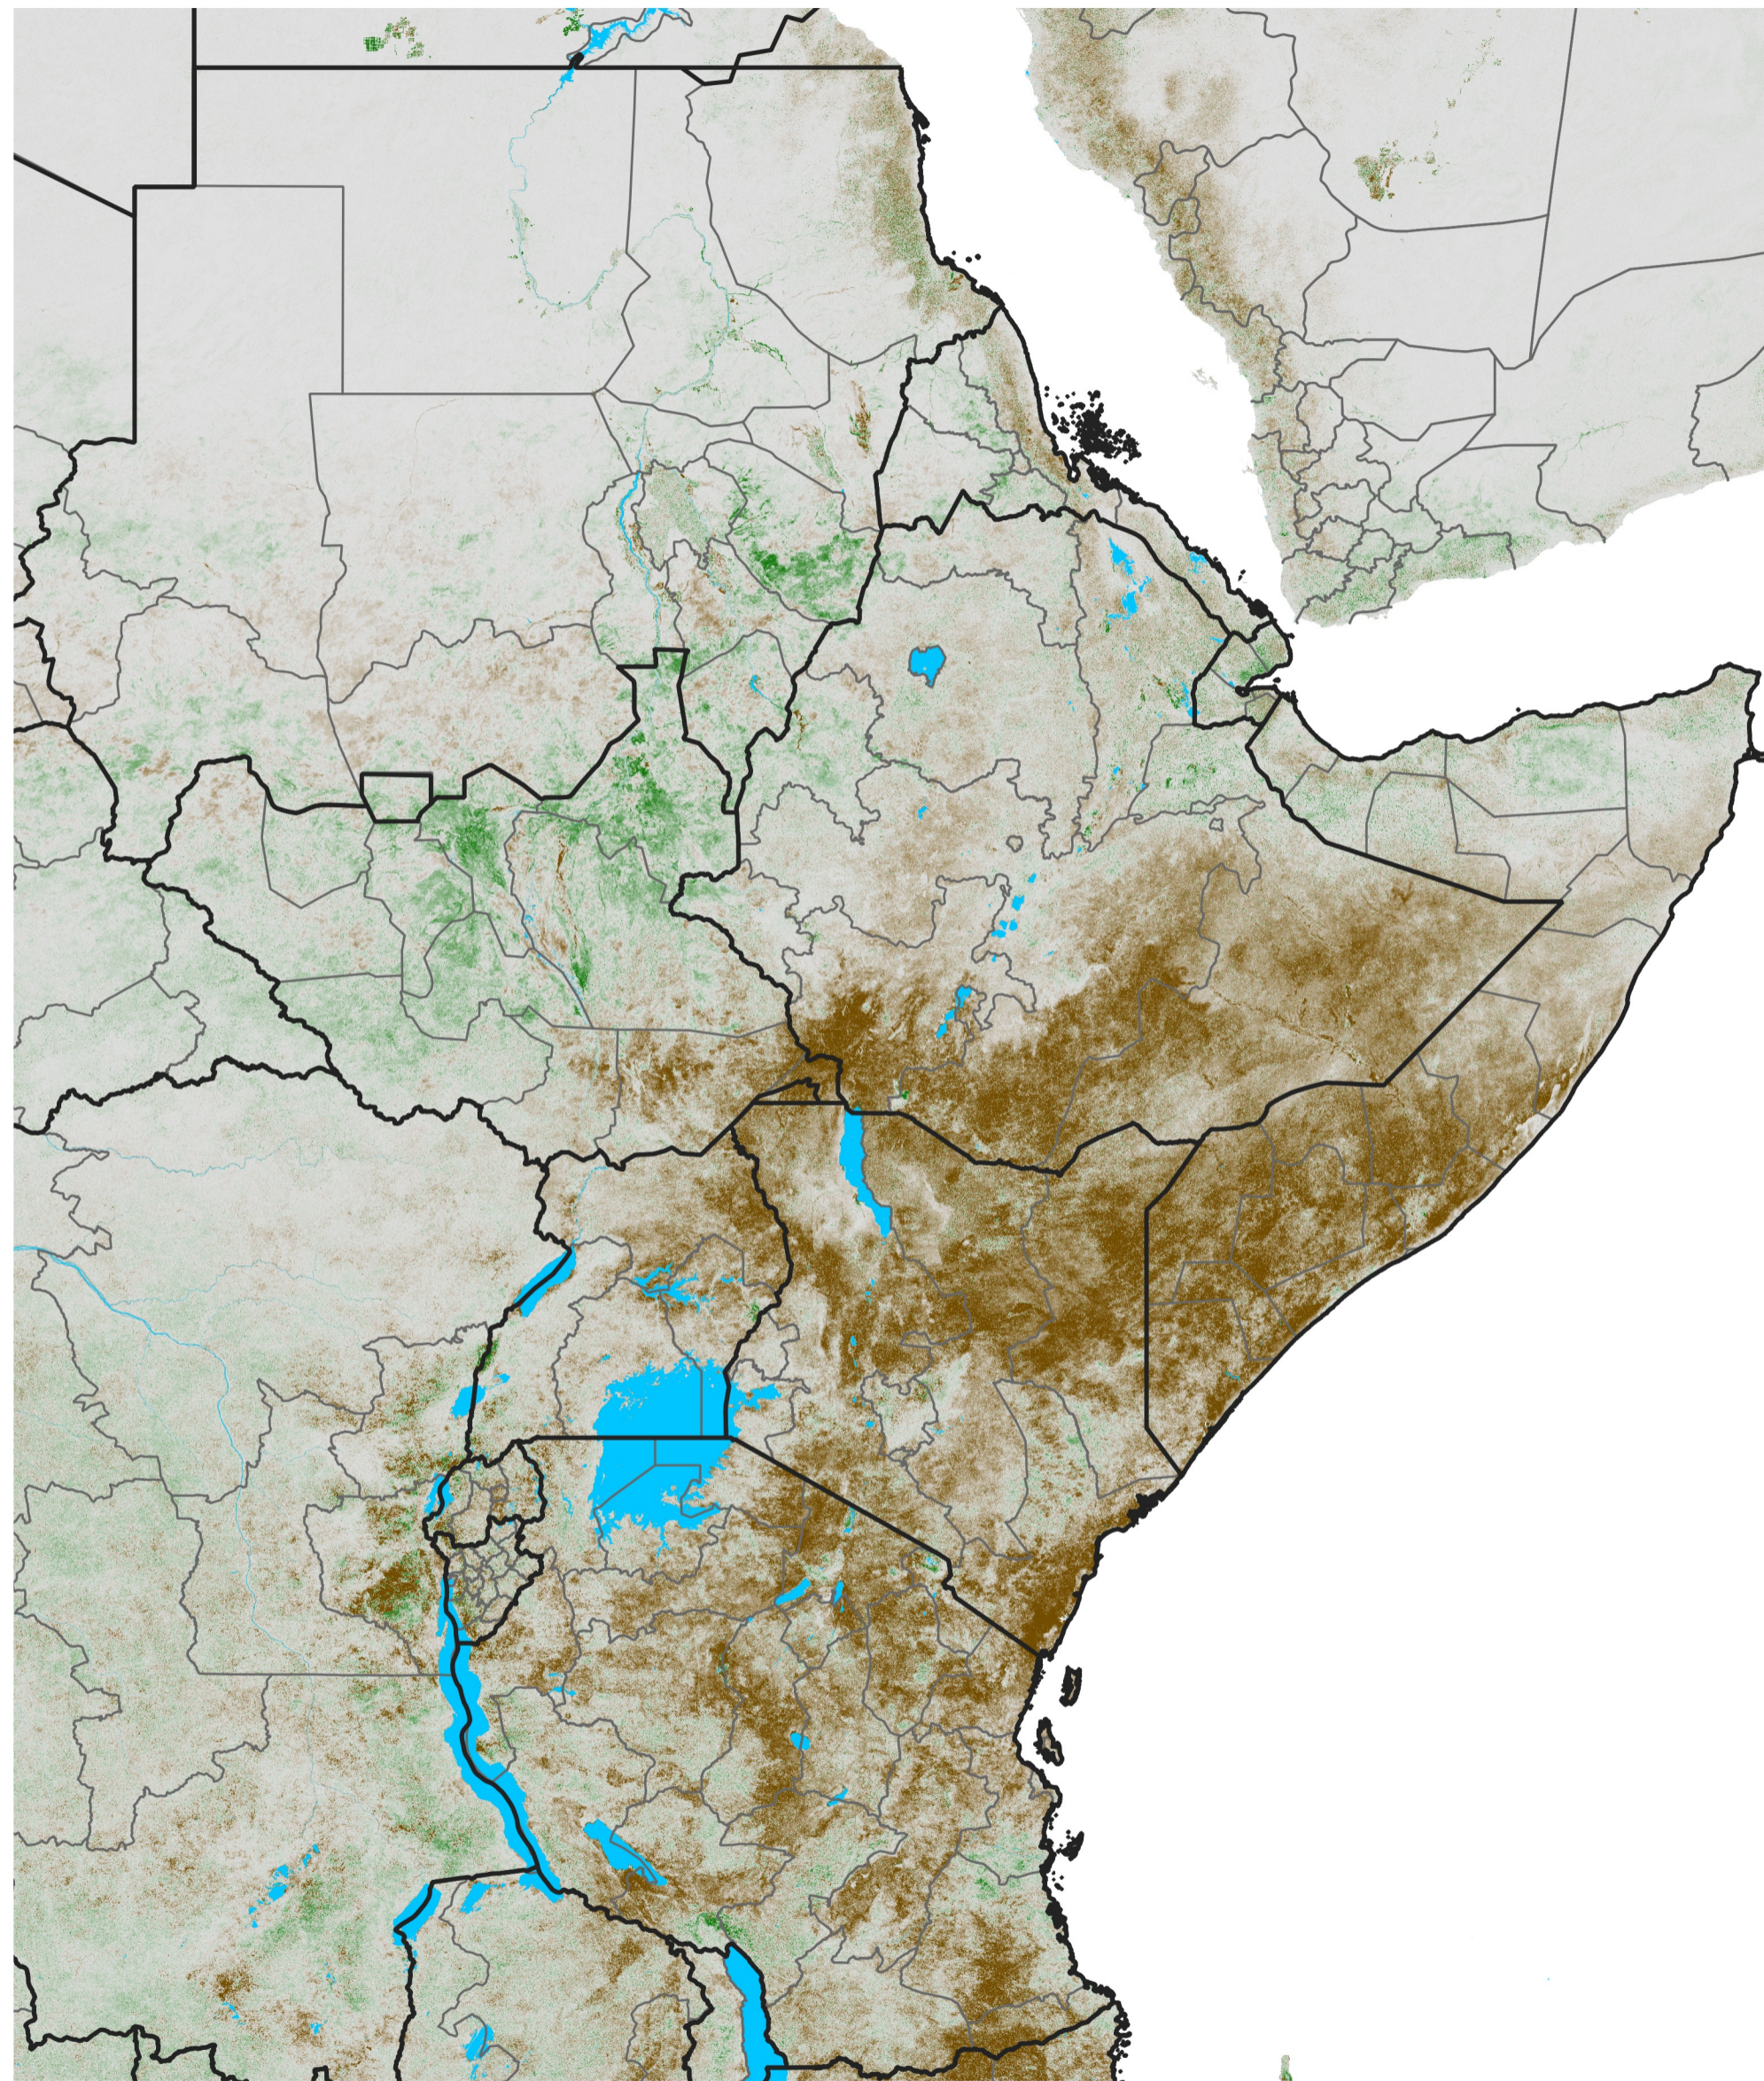

East Africa NDVI Anomaly

2021 minus Mean (2012 - 2021)

Period 69 / Dec 06 - 15, 2021

NDVI Anomaly

< -0.3 -0.2 -0.1 -0.05 0.05 0.1 0.2 >0.3

Negative

No Difference

Positive