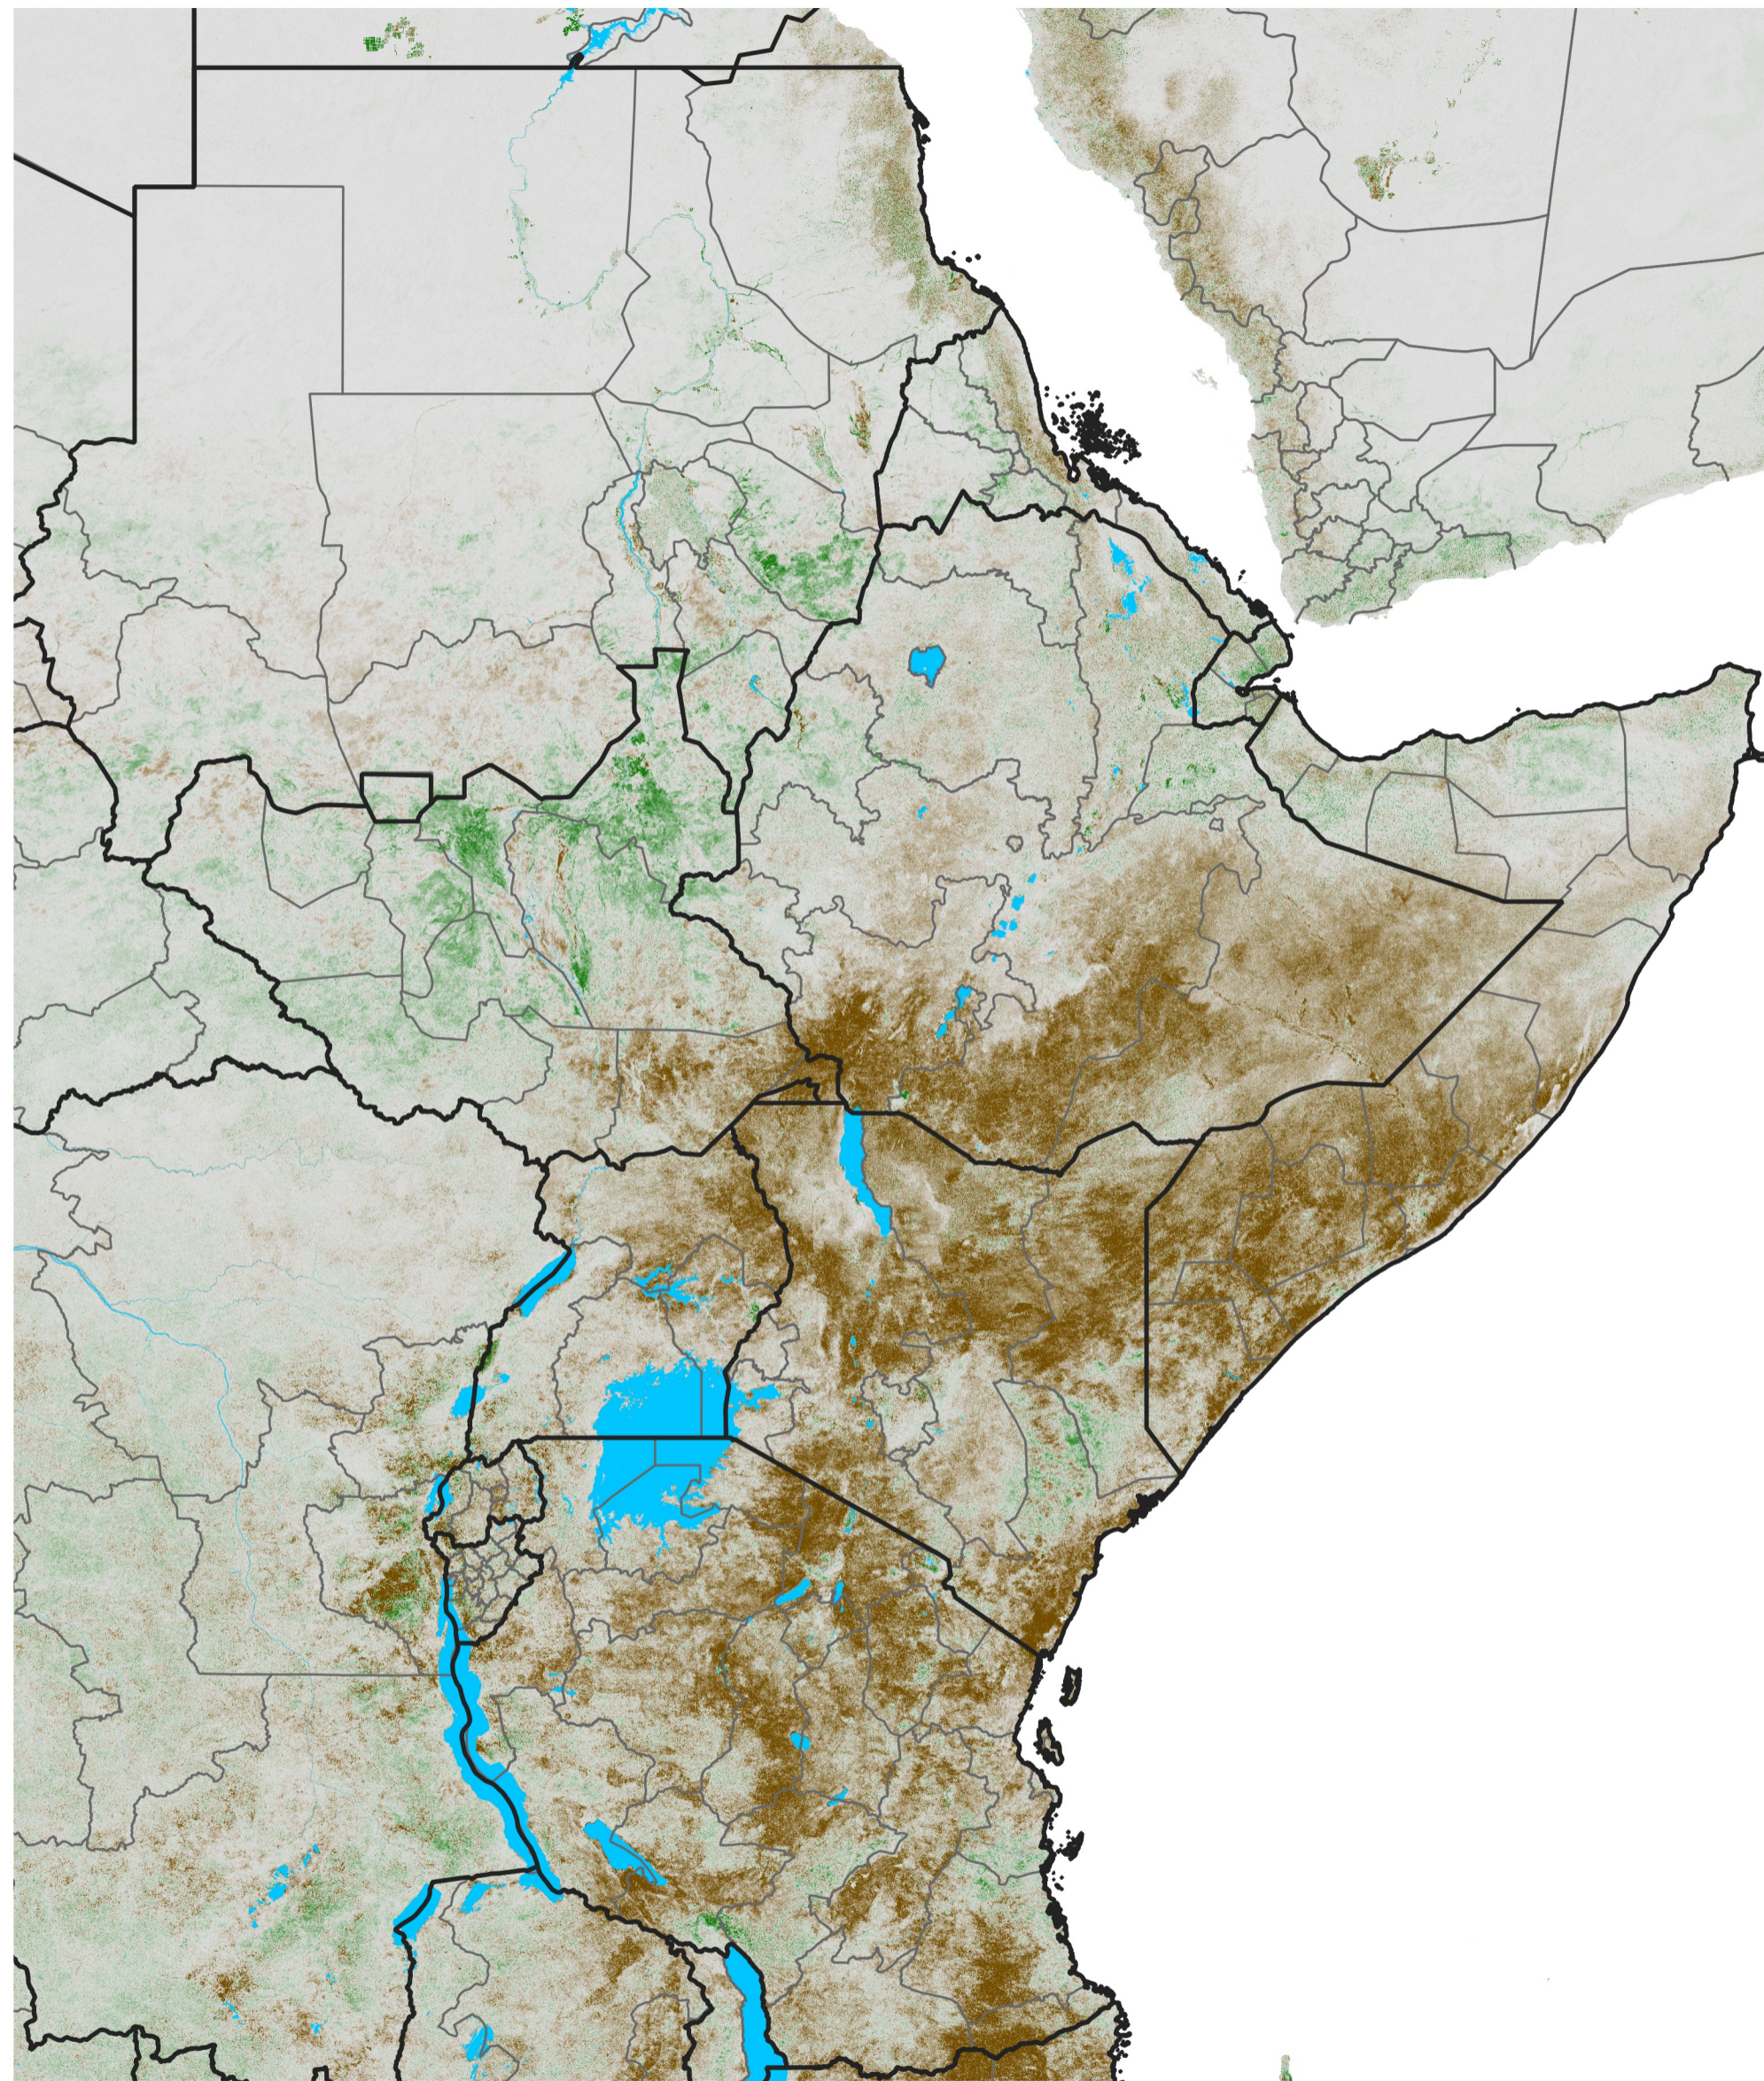

# East Africa NDVI Anomaly

2021 minus Mean (2012 - 2021)

Period 70 / Dec 11 - 20, 2021

## NDVI Anomaly

< -0.3   -0.2   -0.1   -0.05   0.05   0.1   0.2   >0.3

Negative

No Difference

Positive