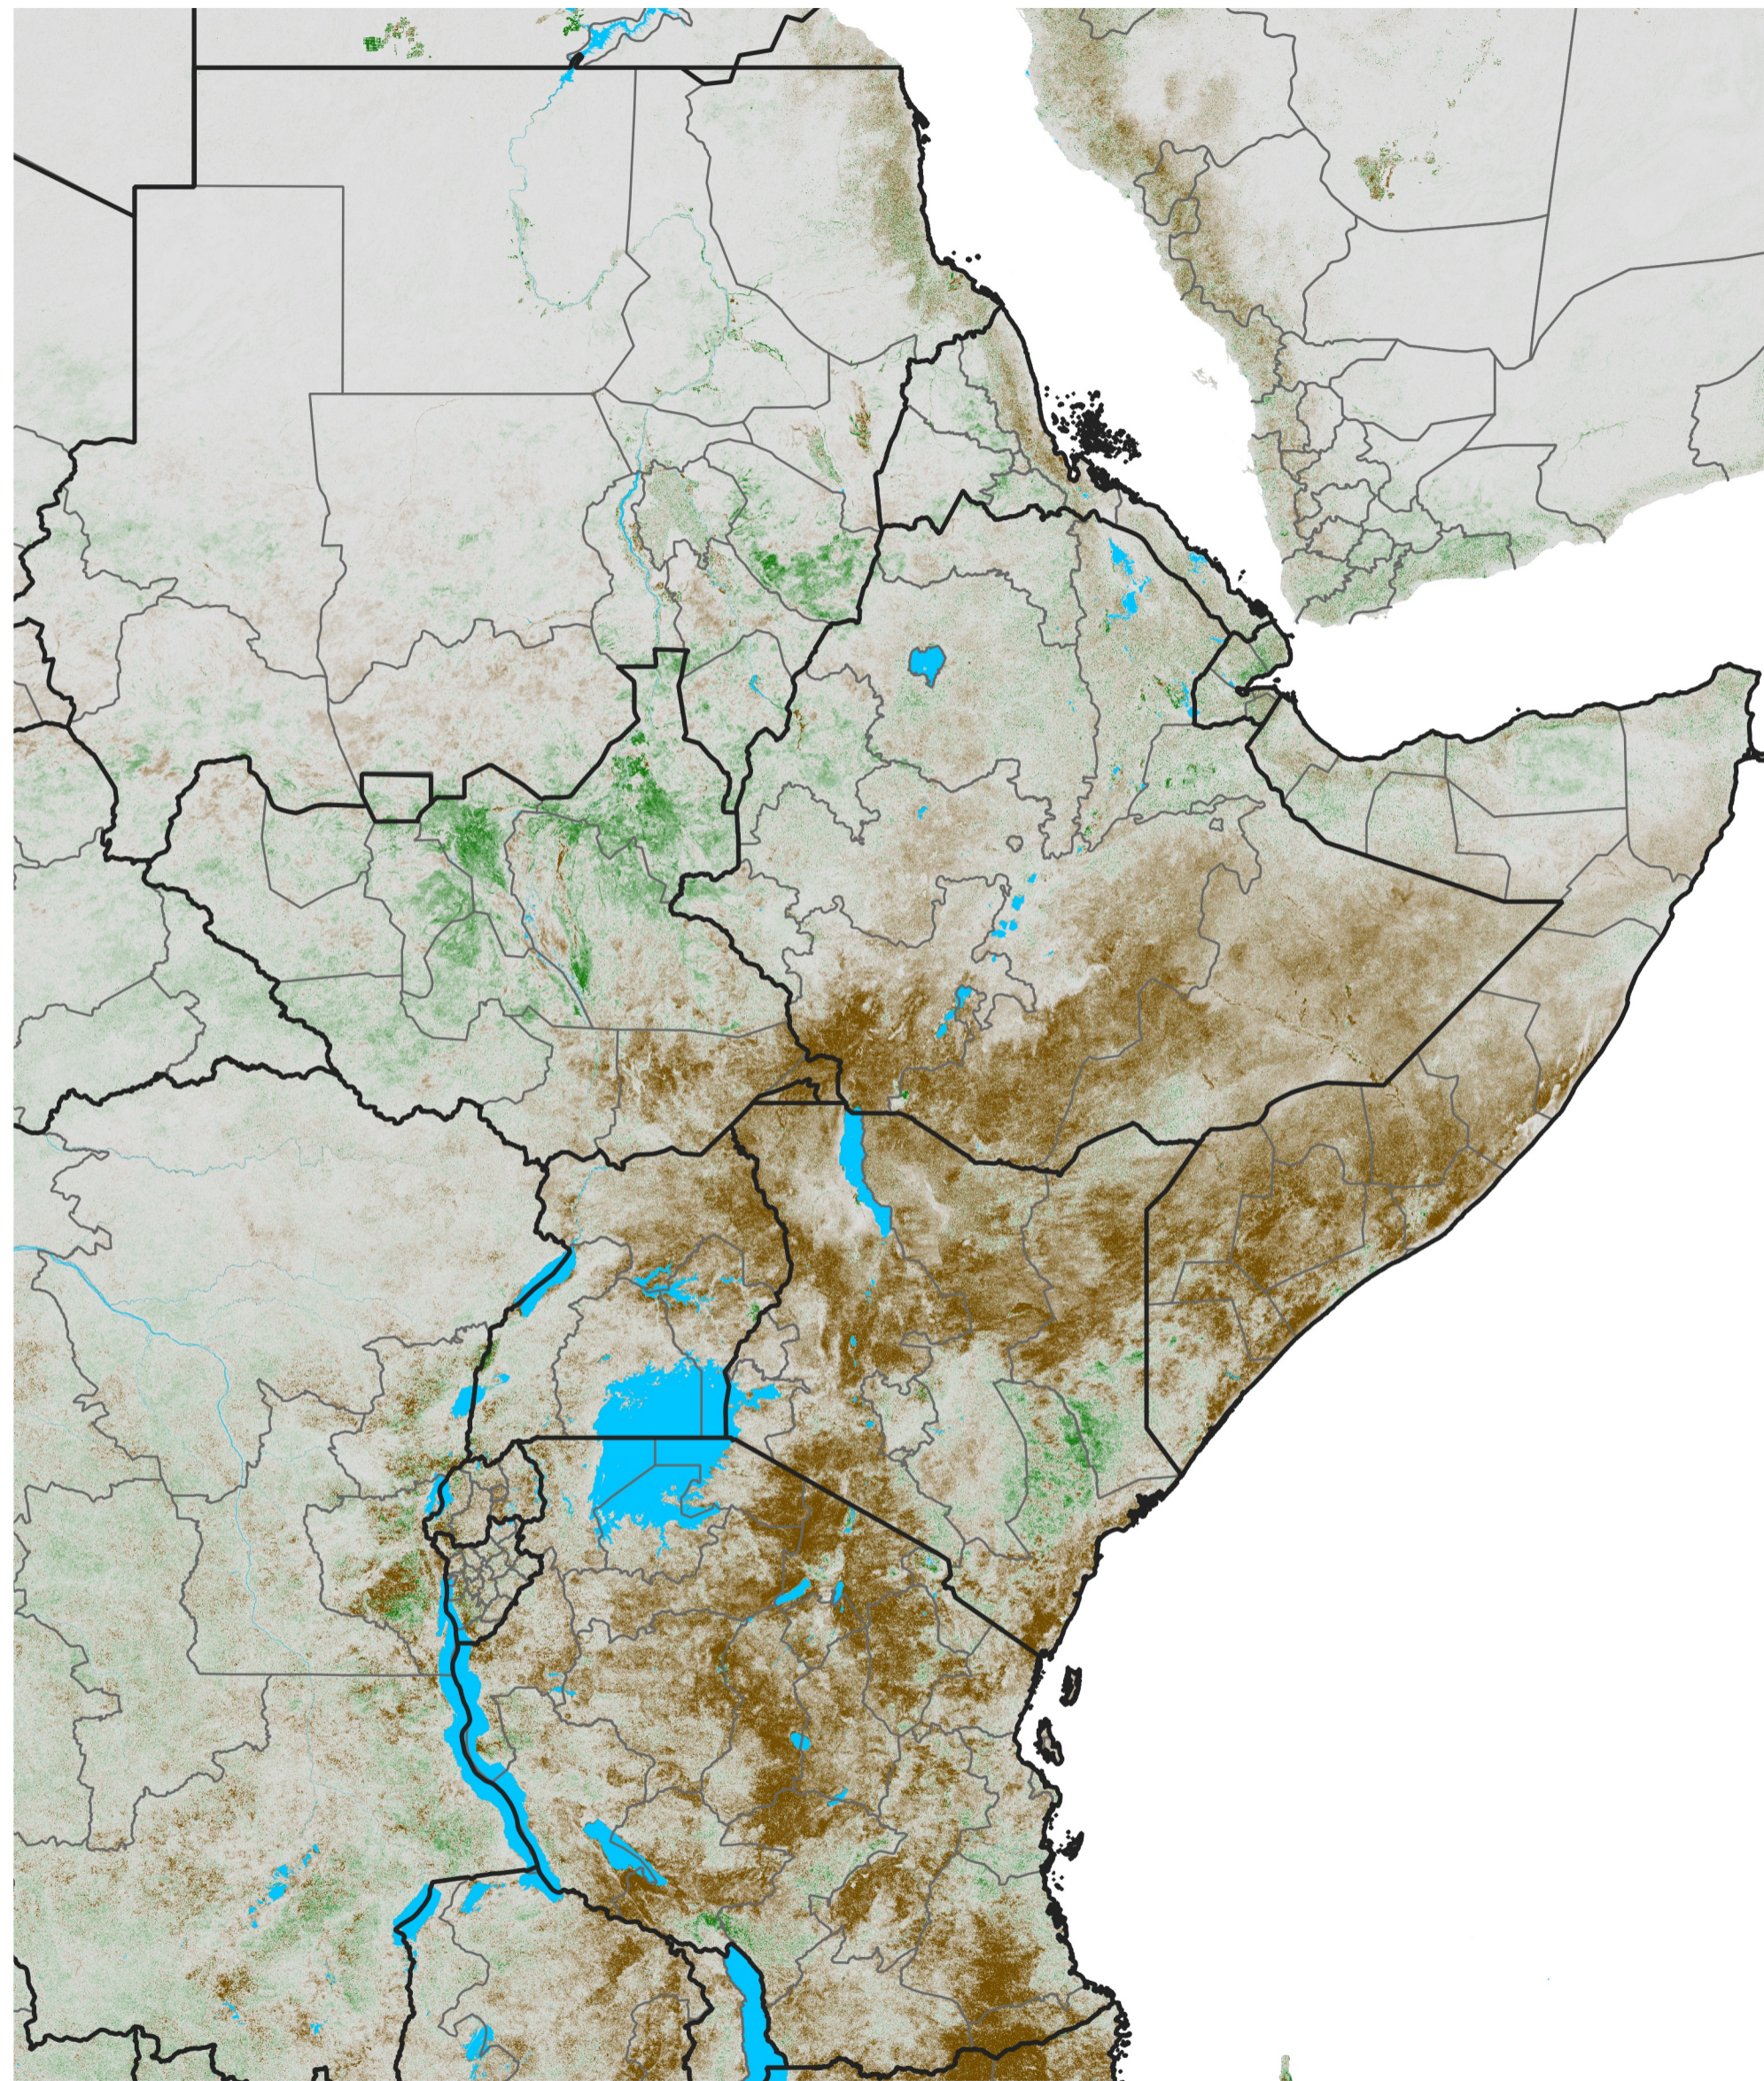

East Africa NDVI Anomaly

2021 minus Mean (2012 - 2021)

Period 71 / Dec 16 - 25, 2021

NDVI Anomaly

< -0.3 -0.2 -0.1 -0.05 0.05 0.1 0.2 >0.3

Negative

No Difference

Positive