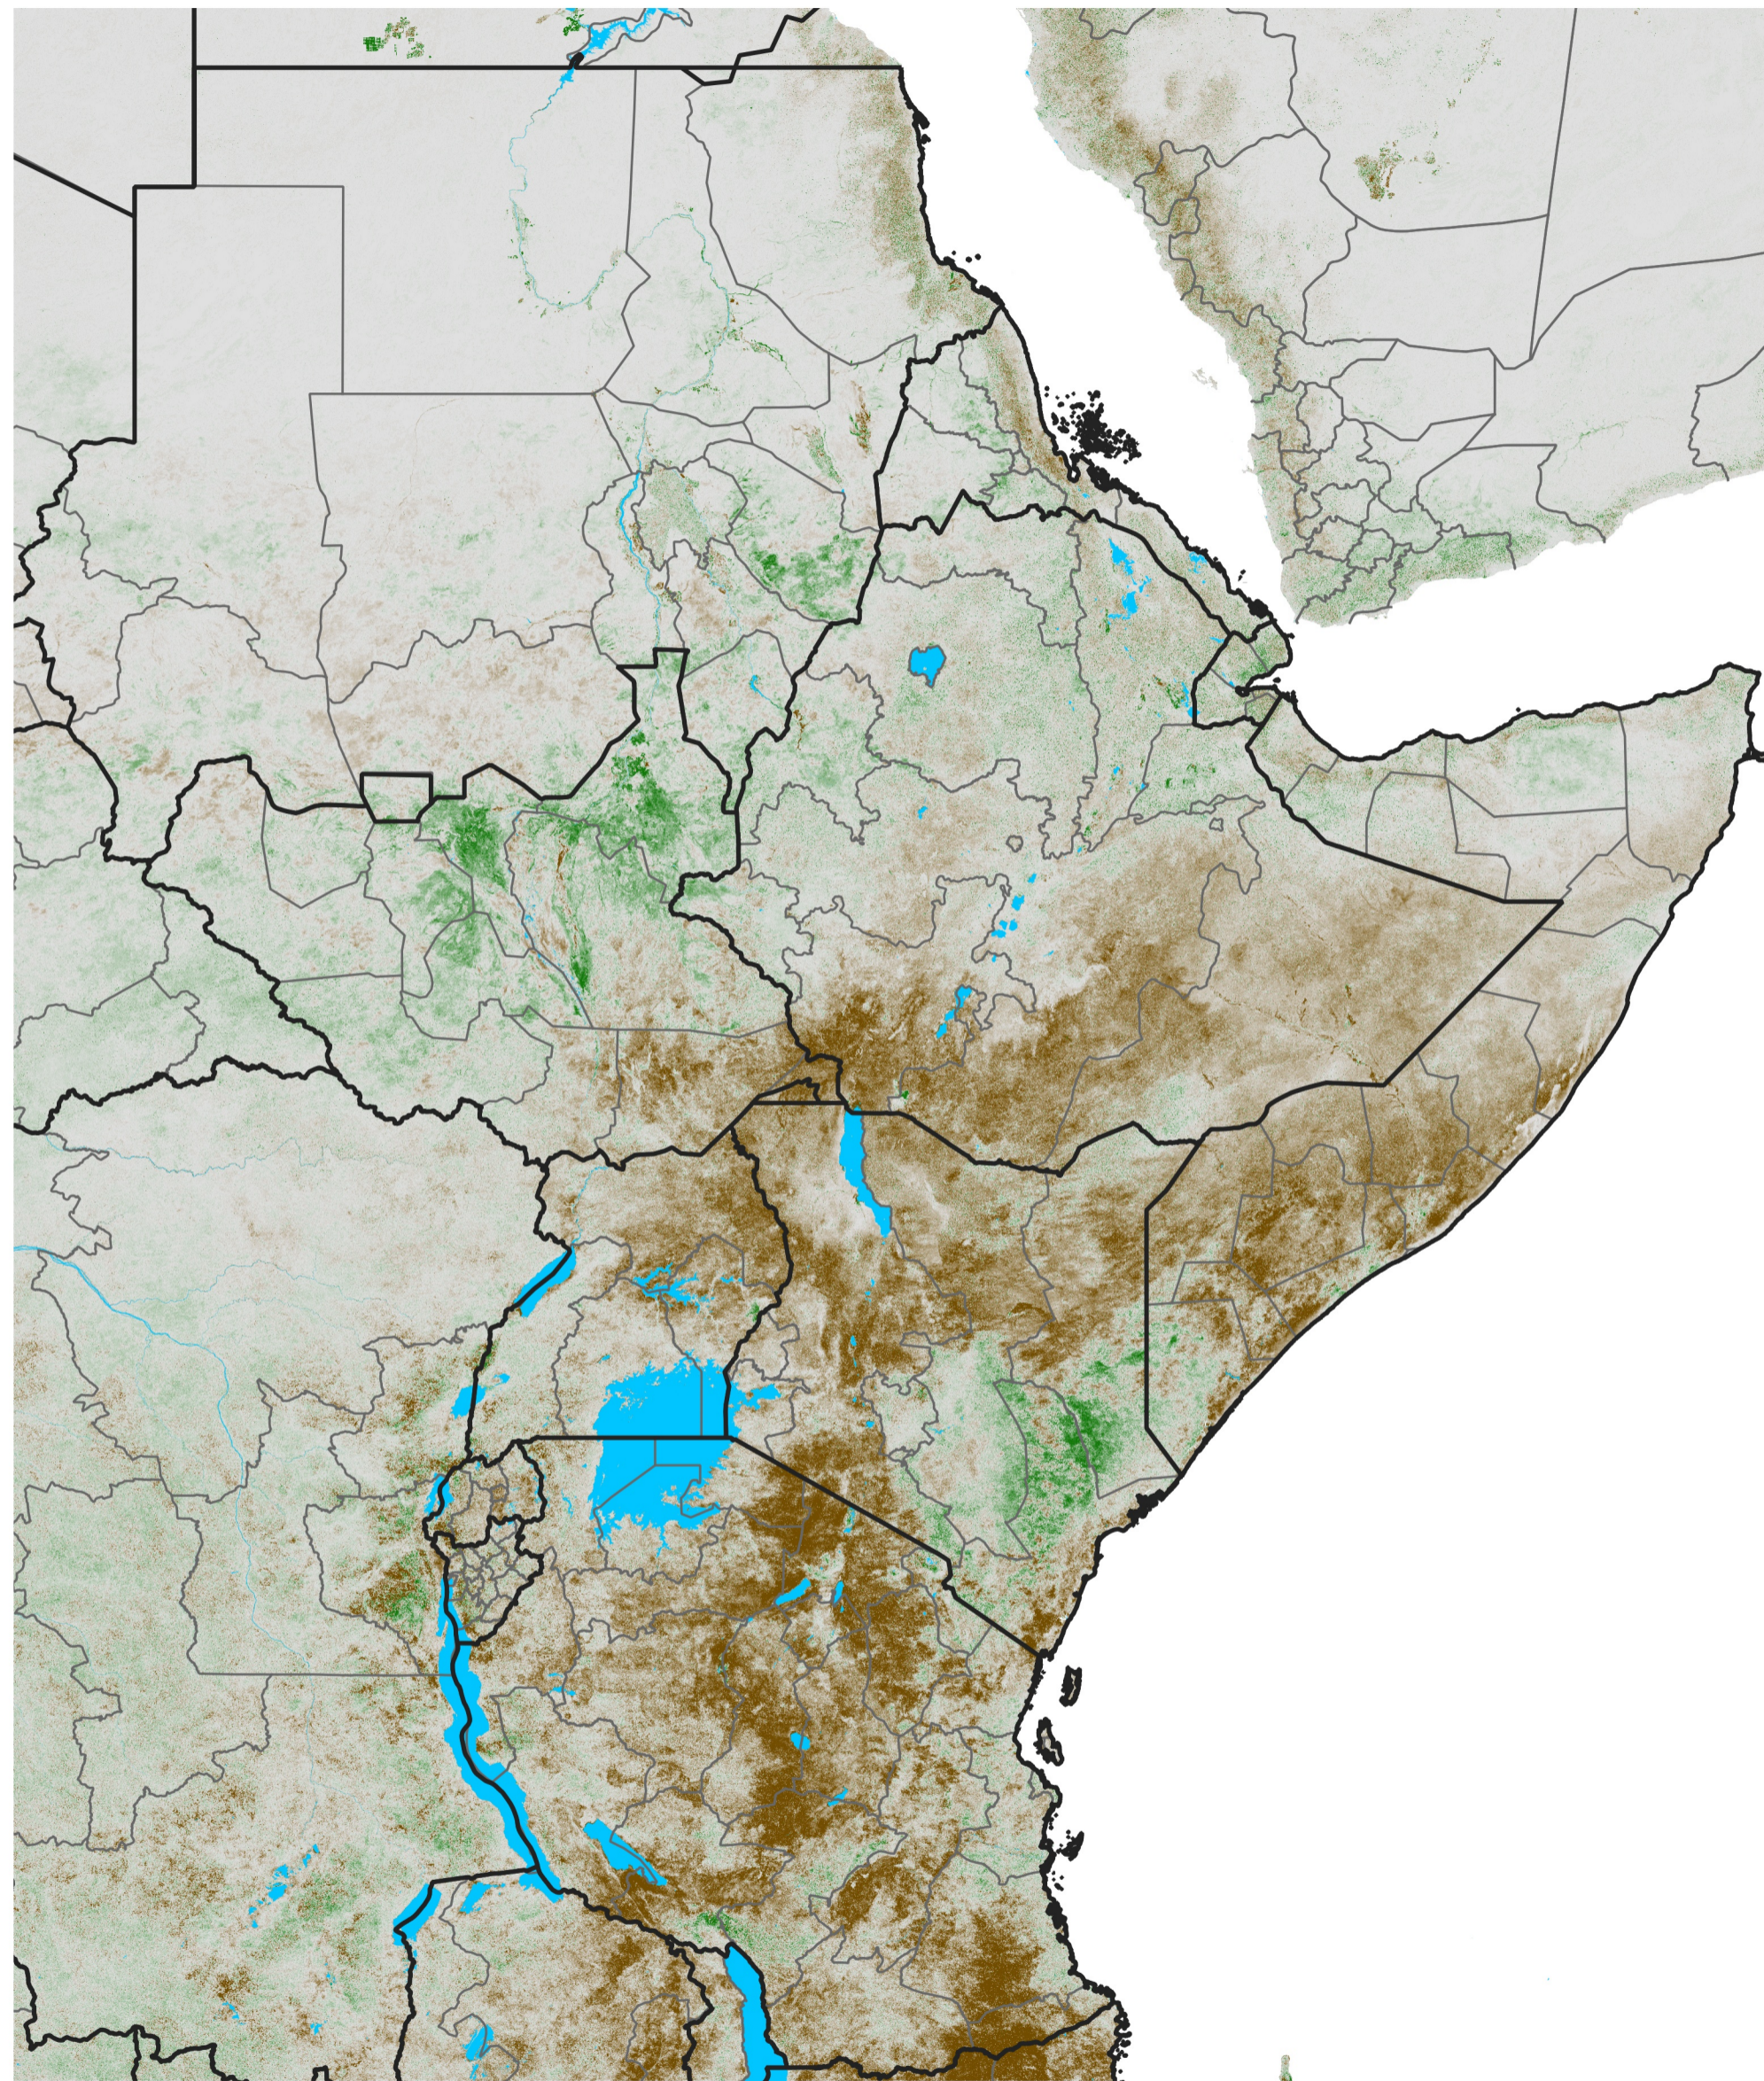

# East Africa NDVI Anomaly

2021 minus Mean (2012 - 2021)

Period 72 / Dec 21 - 31, 2021

## NDVI Anomaly

< -0.3   -0.2   -0.1   -0.05   0.05   0.1   0.2   >0.3

Negative

No Difference

Positive