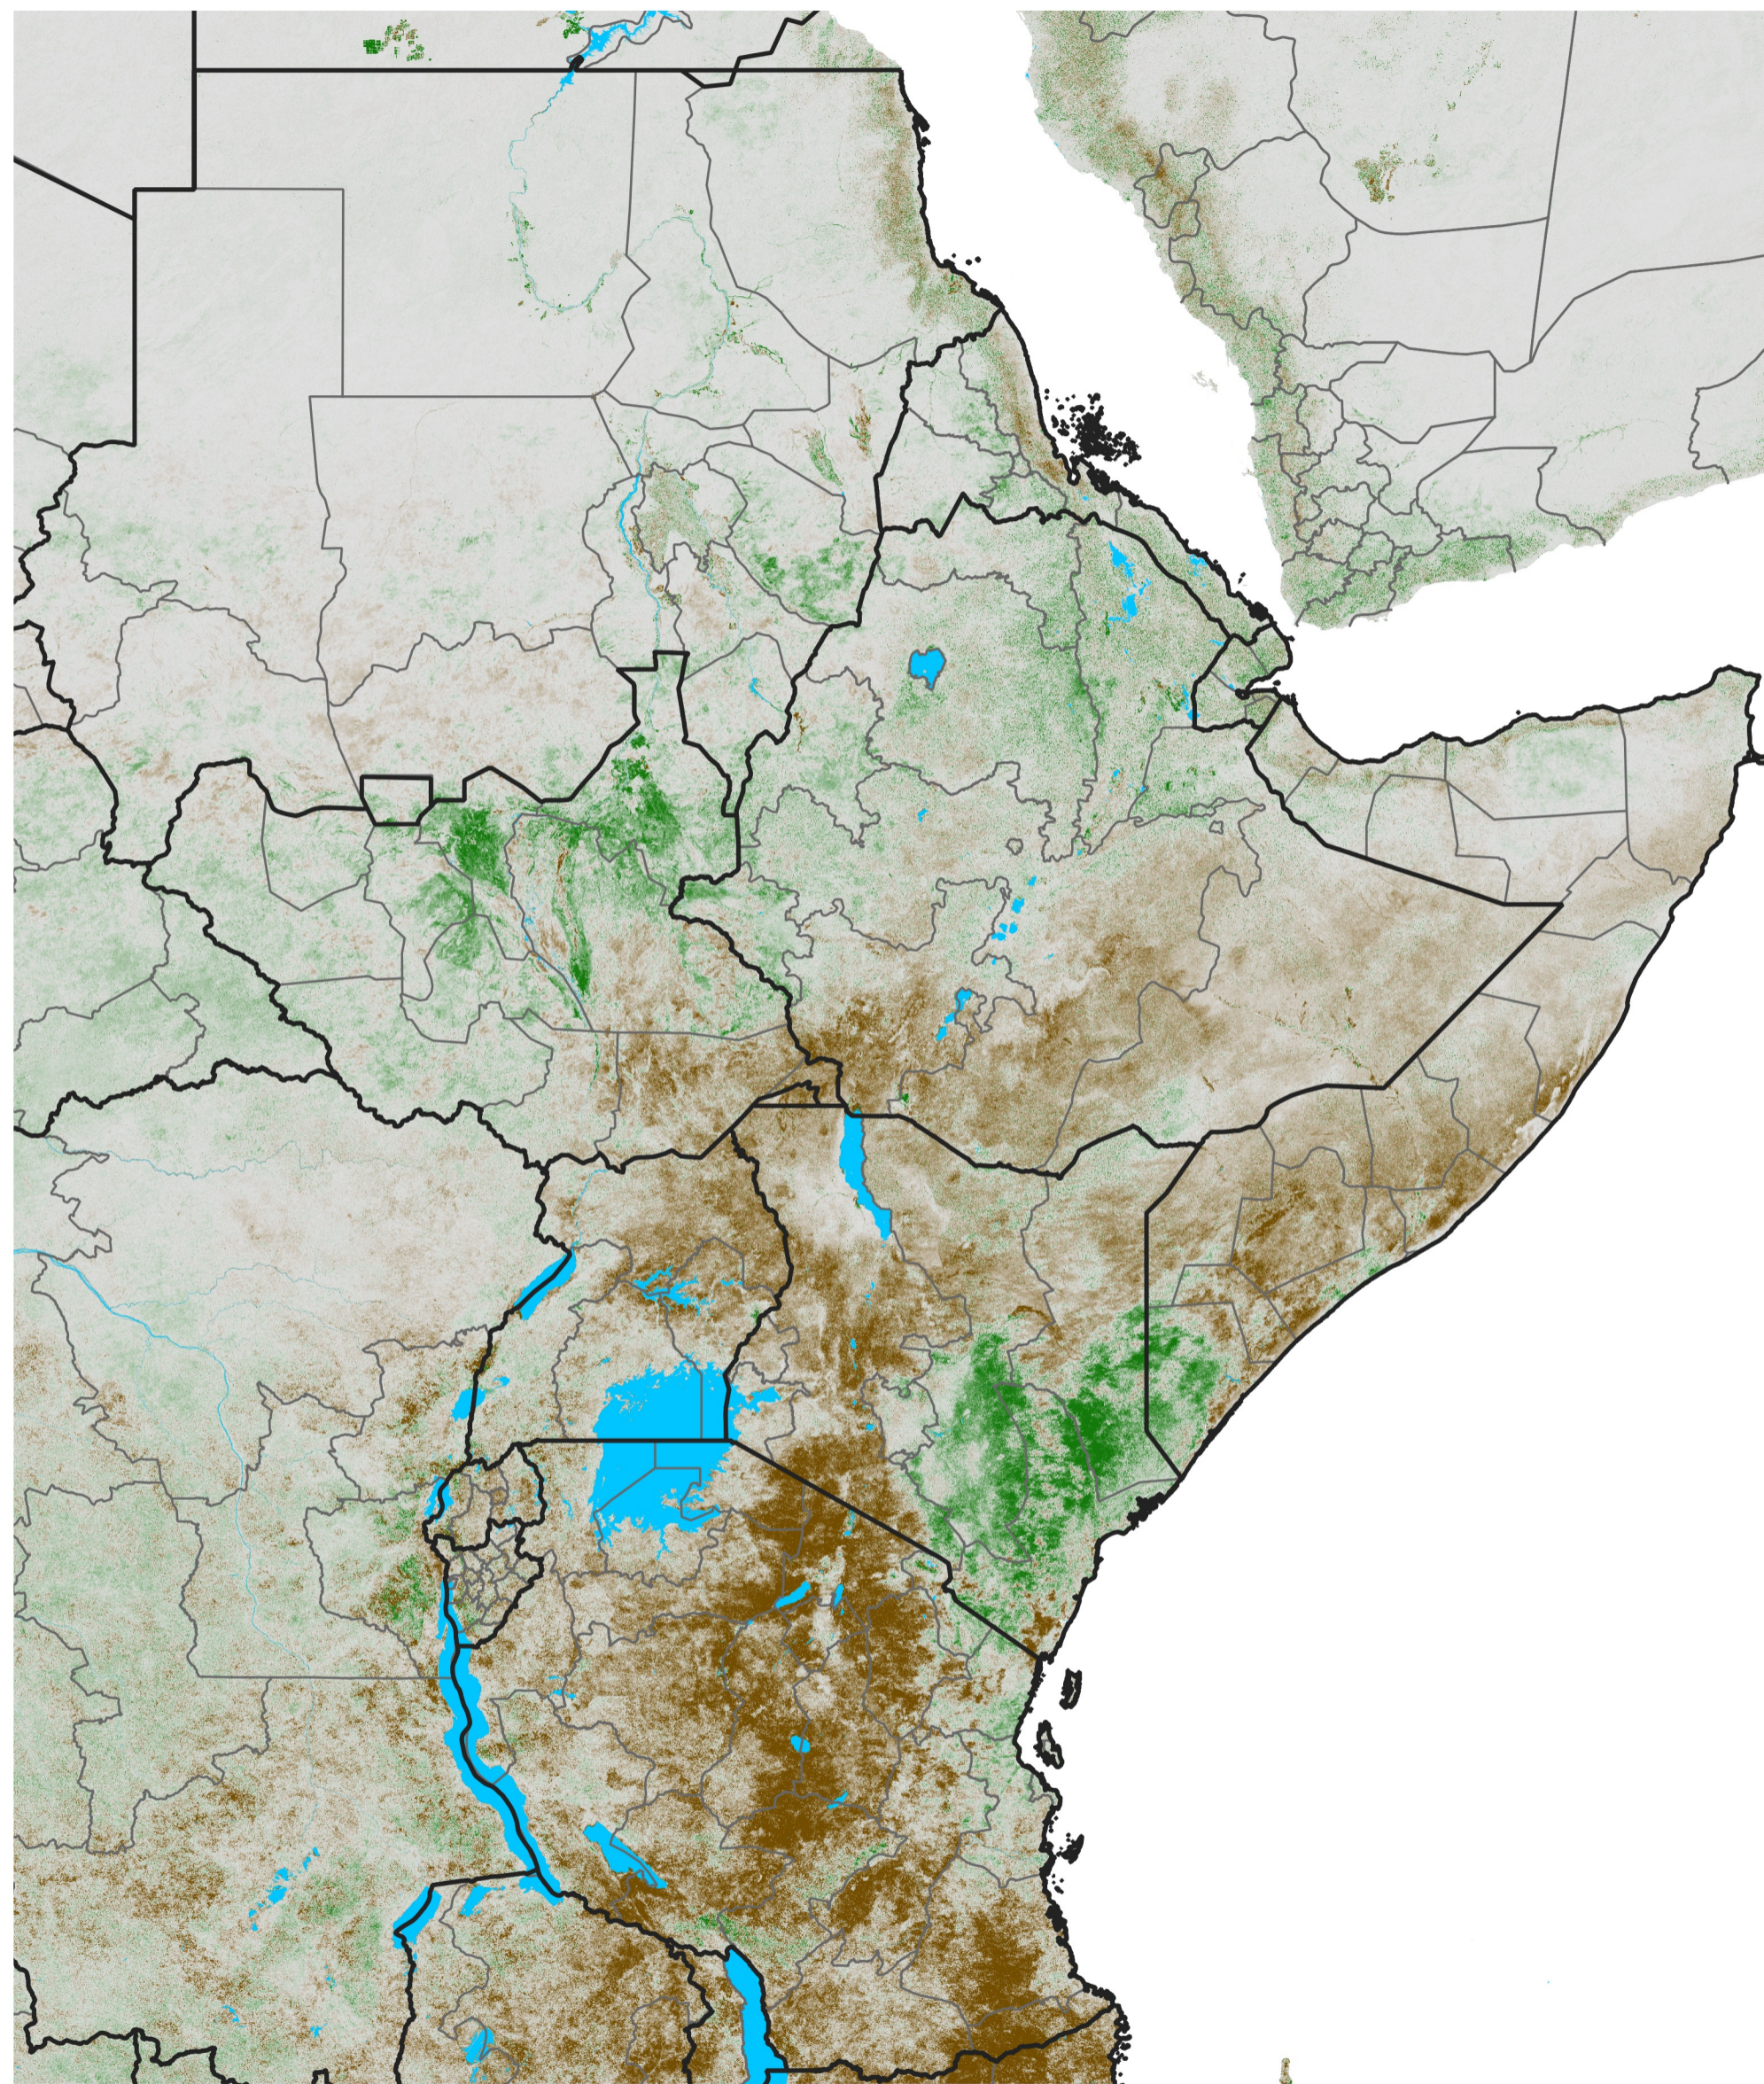

East Africa NDVI Anomaly

2022 minus Mean (2012 - 2021)

Period 03 / Jan 06 - 15, 2022

NDVI Anomaly

< -0.3 -0.2 -0.1 -0.05 0.05 0.1 0.2 >0.3

Negative

No Difference

Positive