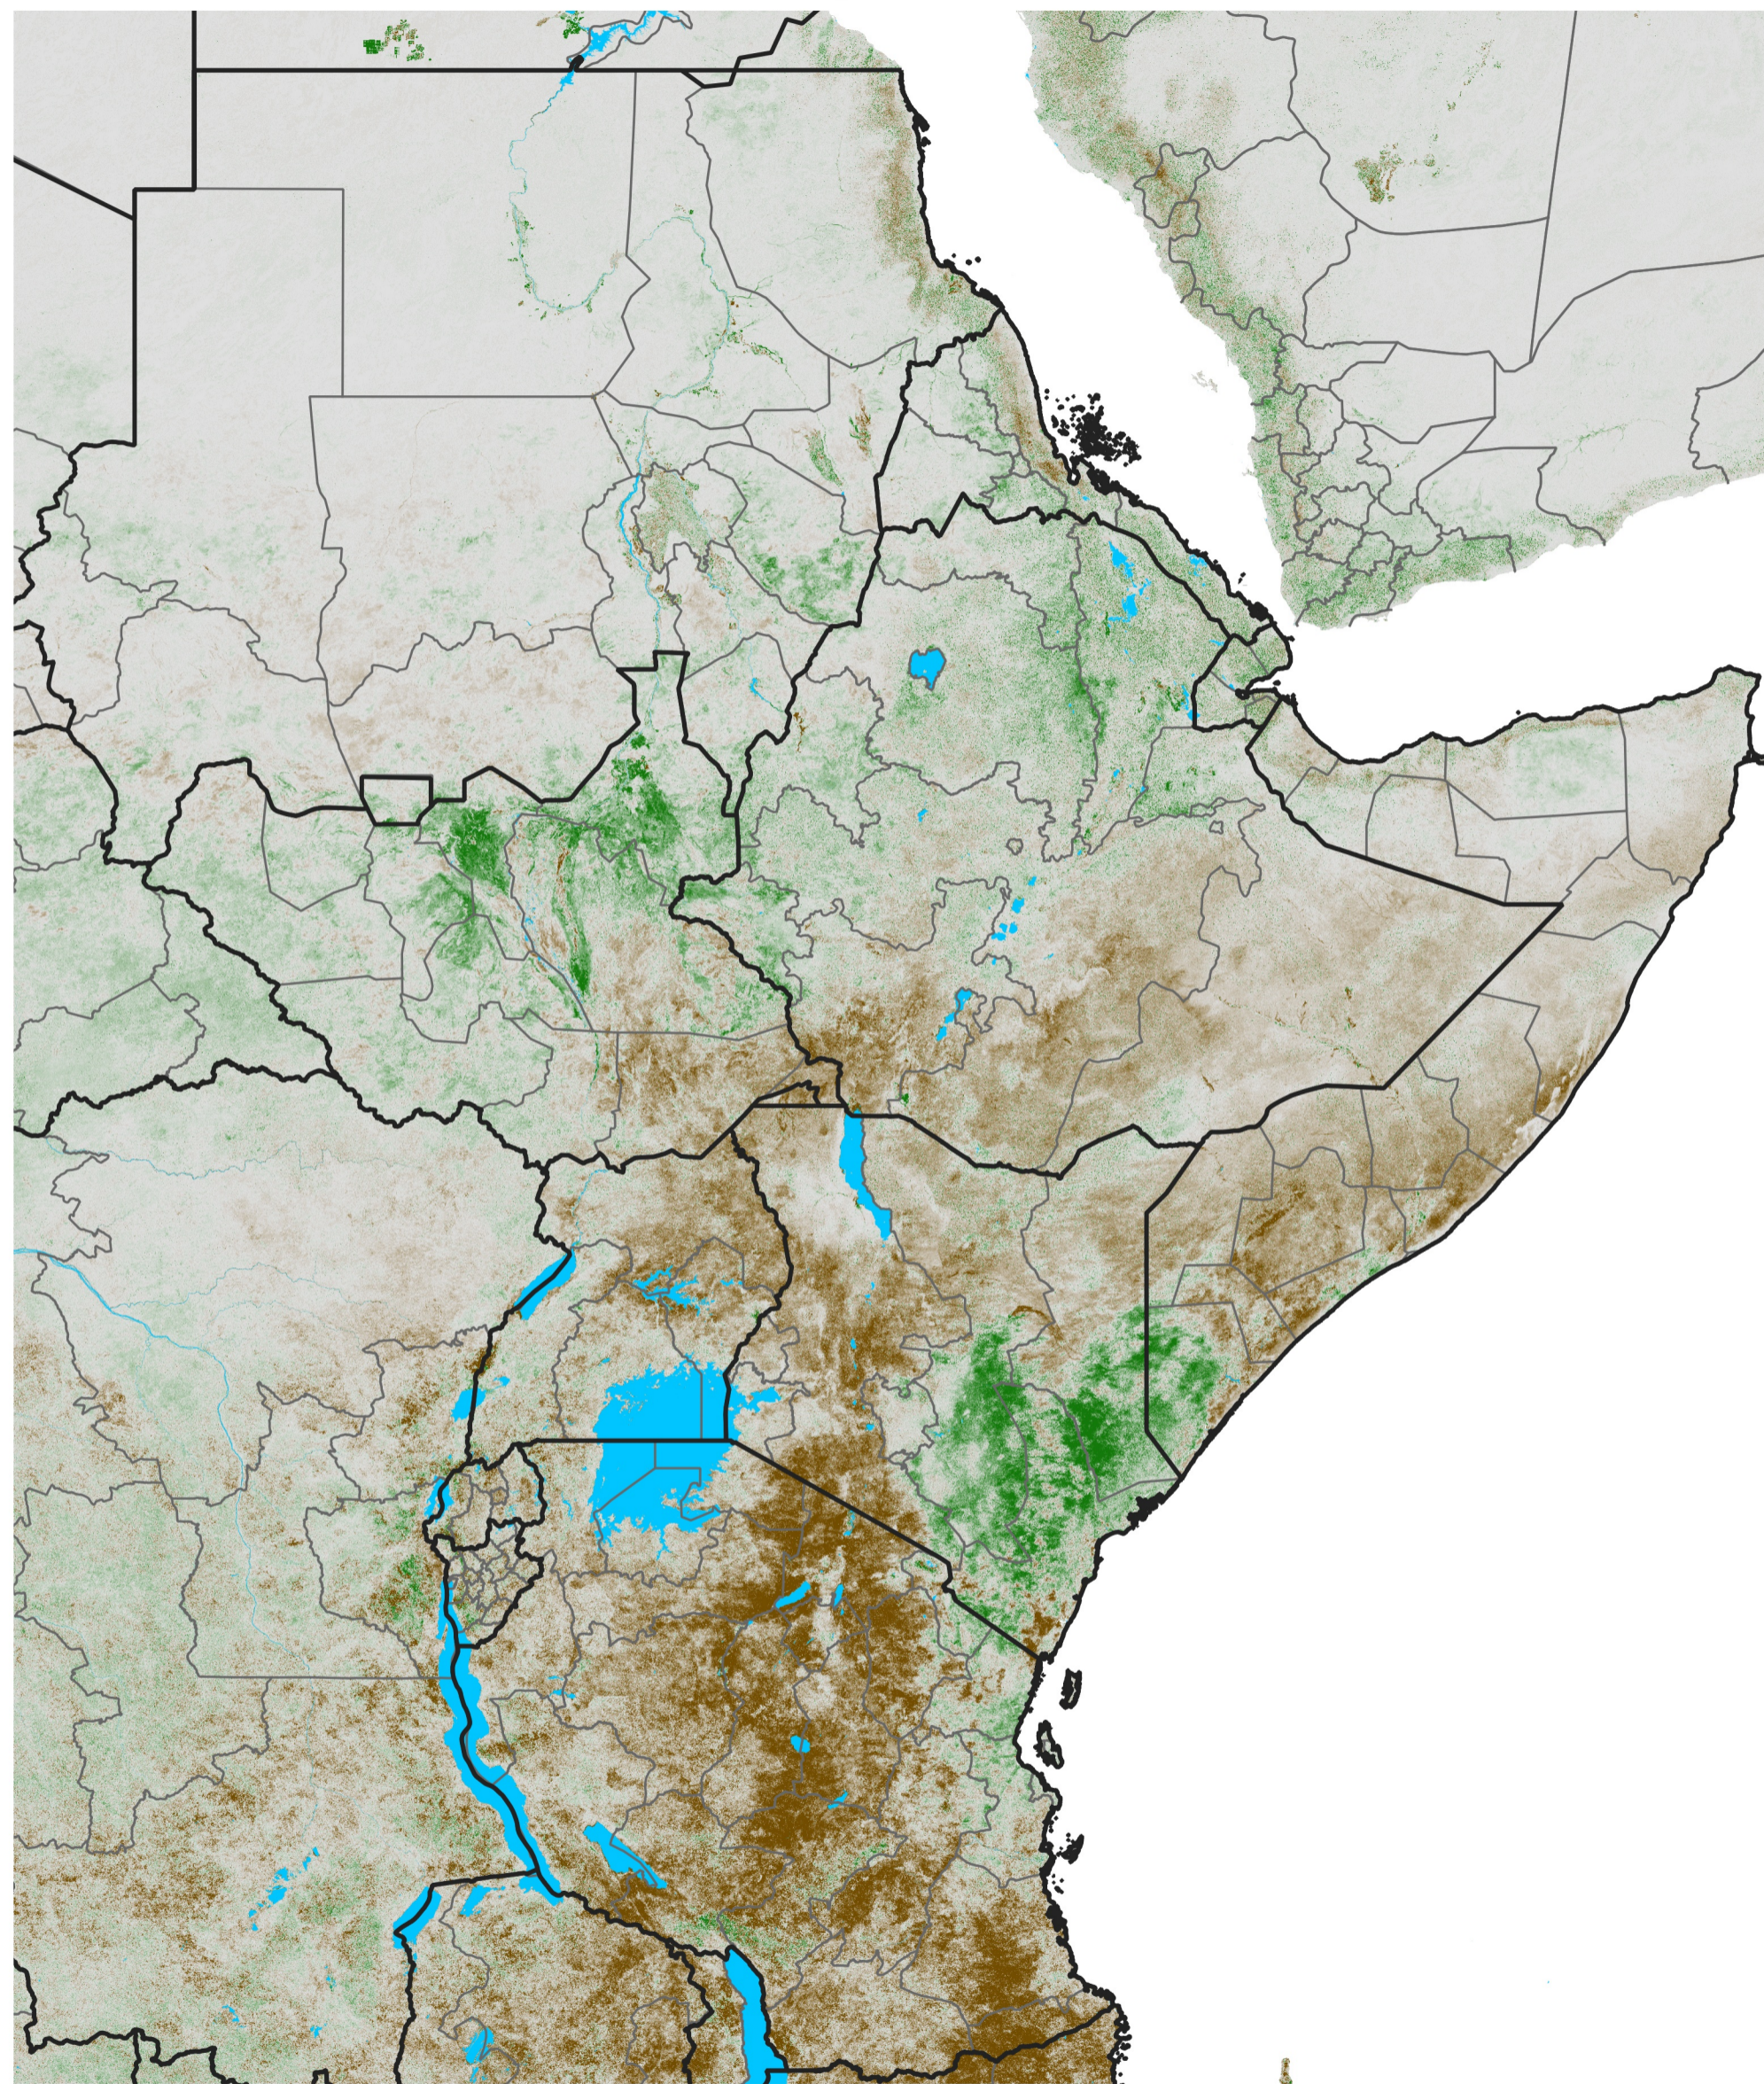

East Africa NDVI Anomaly

2022 minus Mean (2012 - 2021)

Period 04 / Jan 11 - 20, 2022

NDVI Anomaly

< -0.3 -0.2 -0.1 -0.05 0.05 0.1 0.2 >0.3

Negative

No Difference

Positive