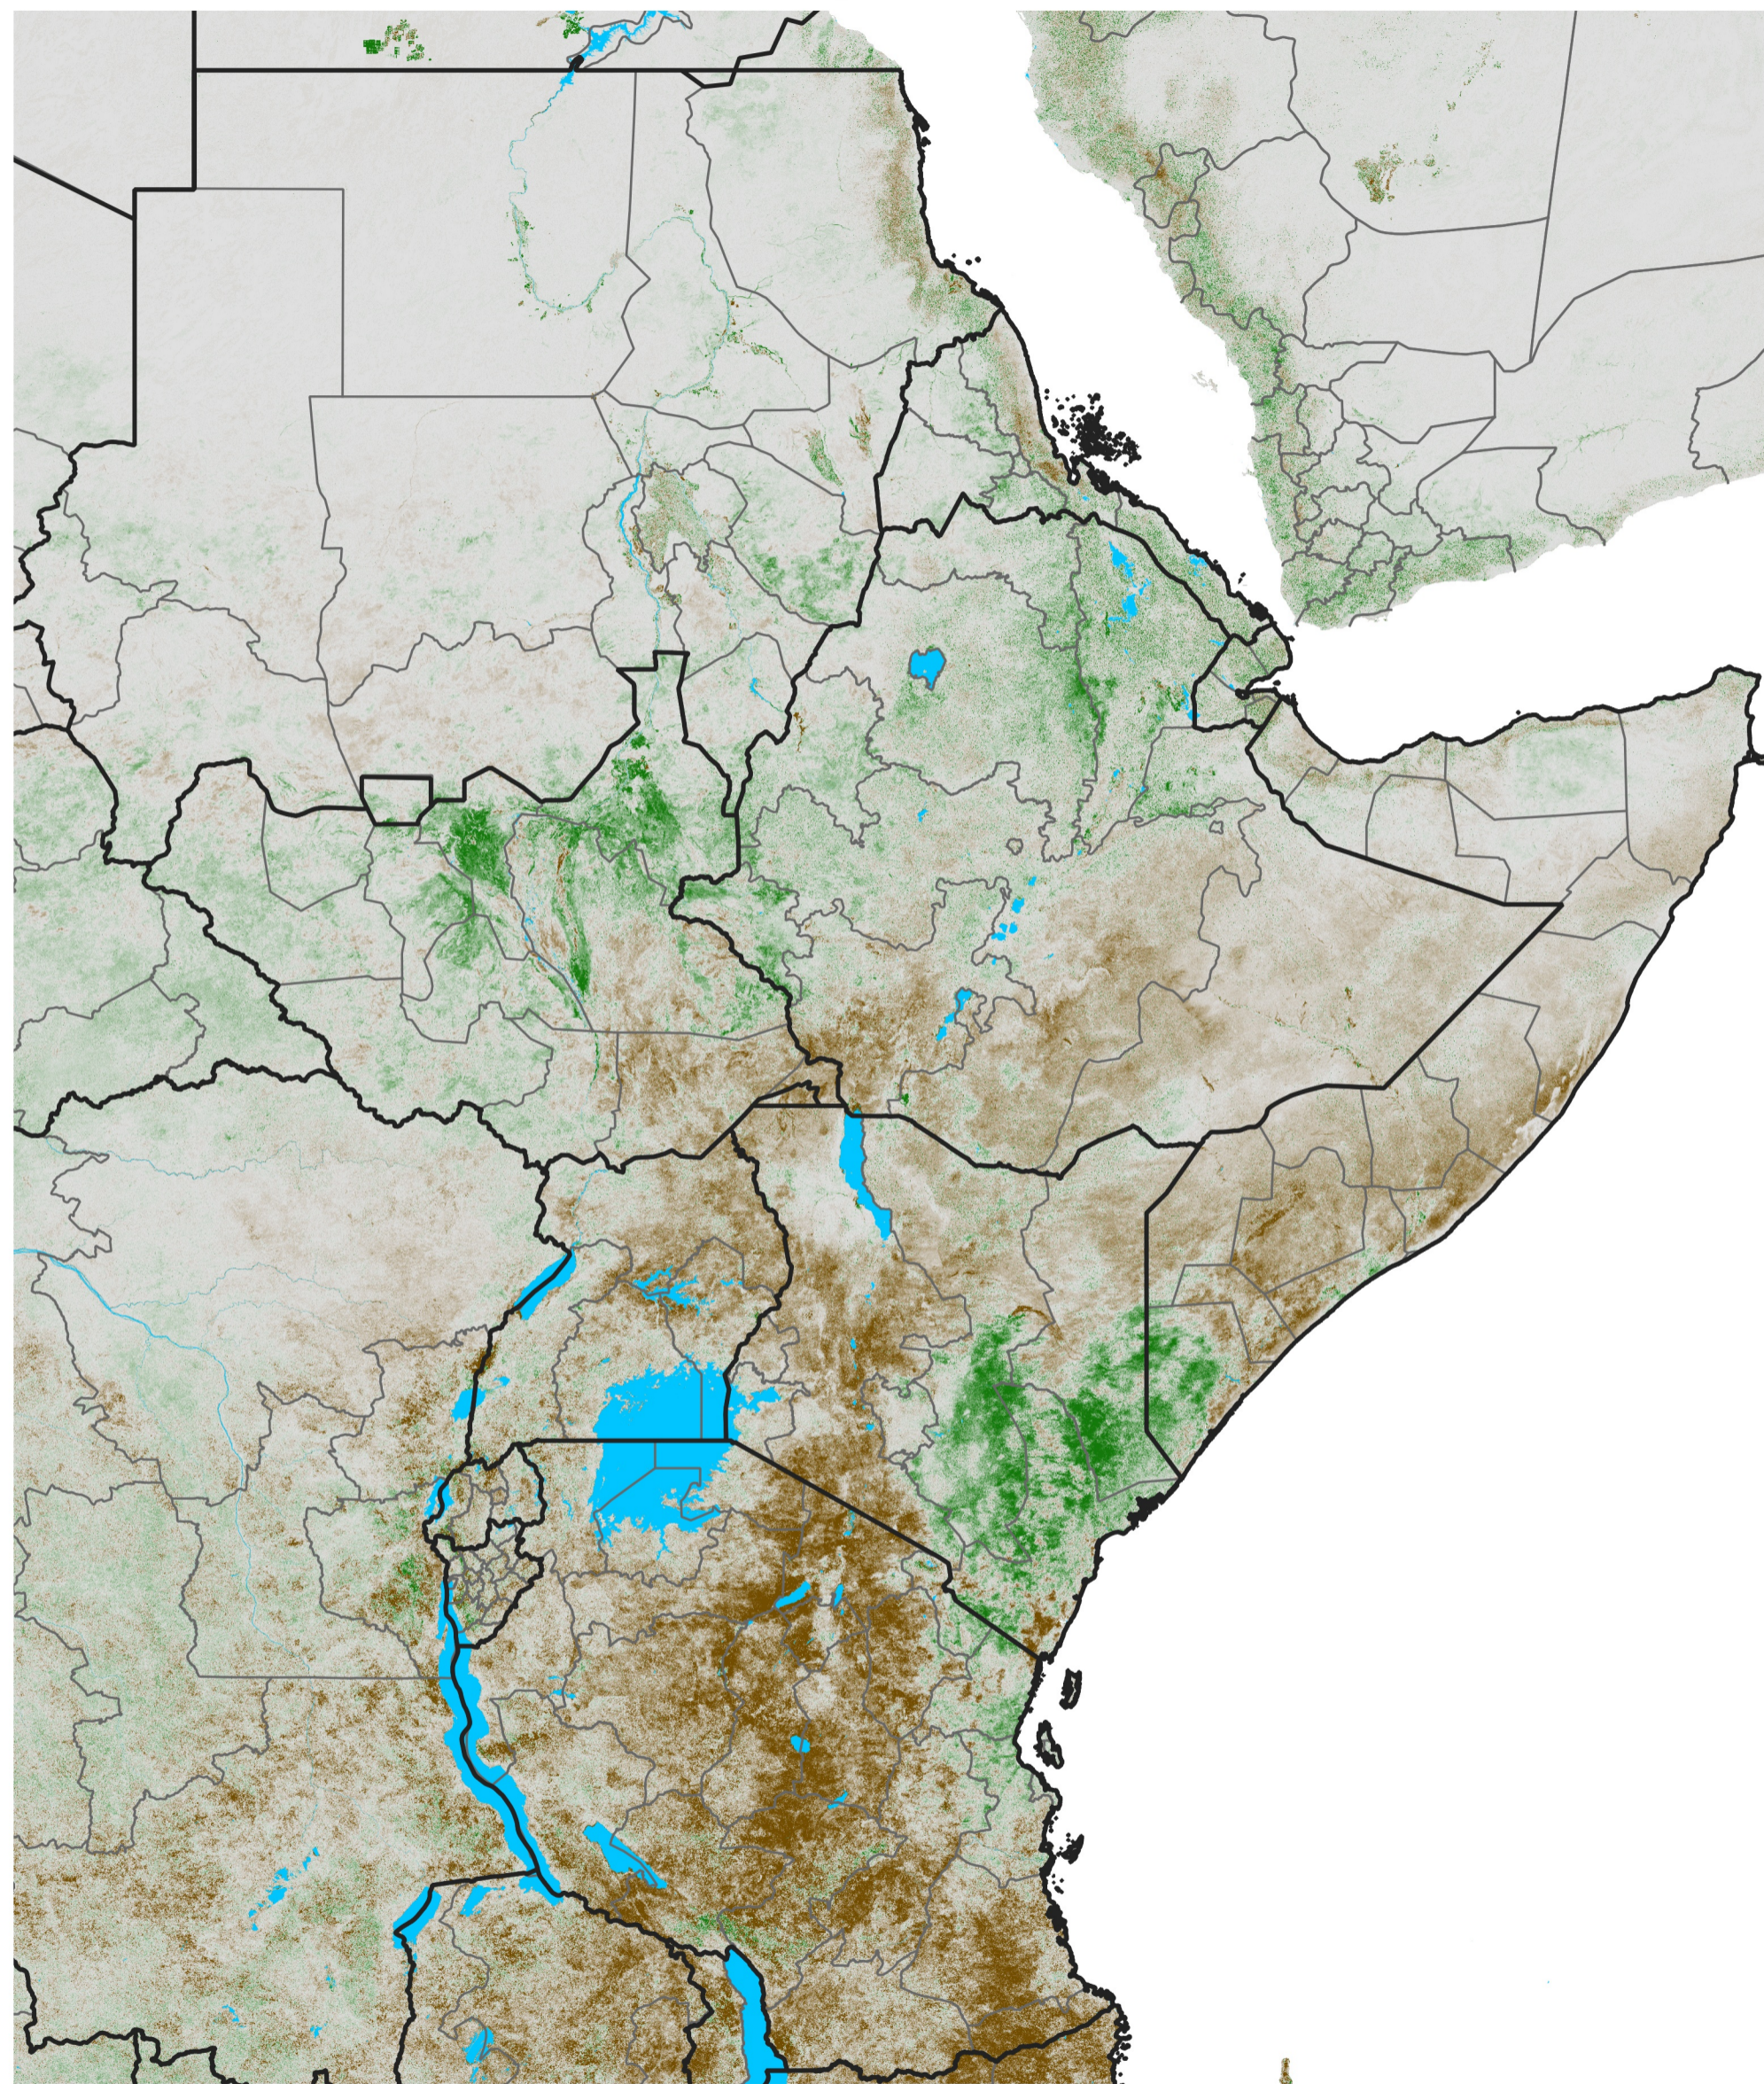

East Africa NDVI Anomaly

2022 minus Mean (2012 - 2021)

Period 05 / Jan 16 - 25, 2022

NDVI Anomaly

< -0.3 -0.2 -0.1 -0.05 0.05 0.1 0.2 >0.3

Negative

No Difference

Positive