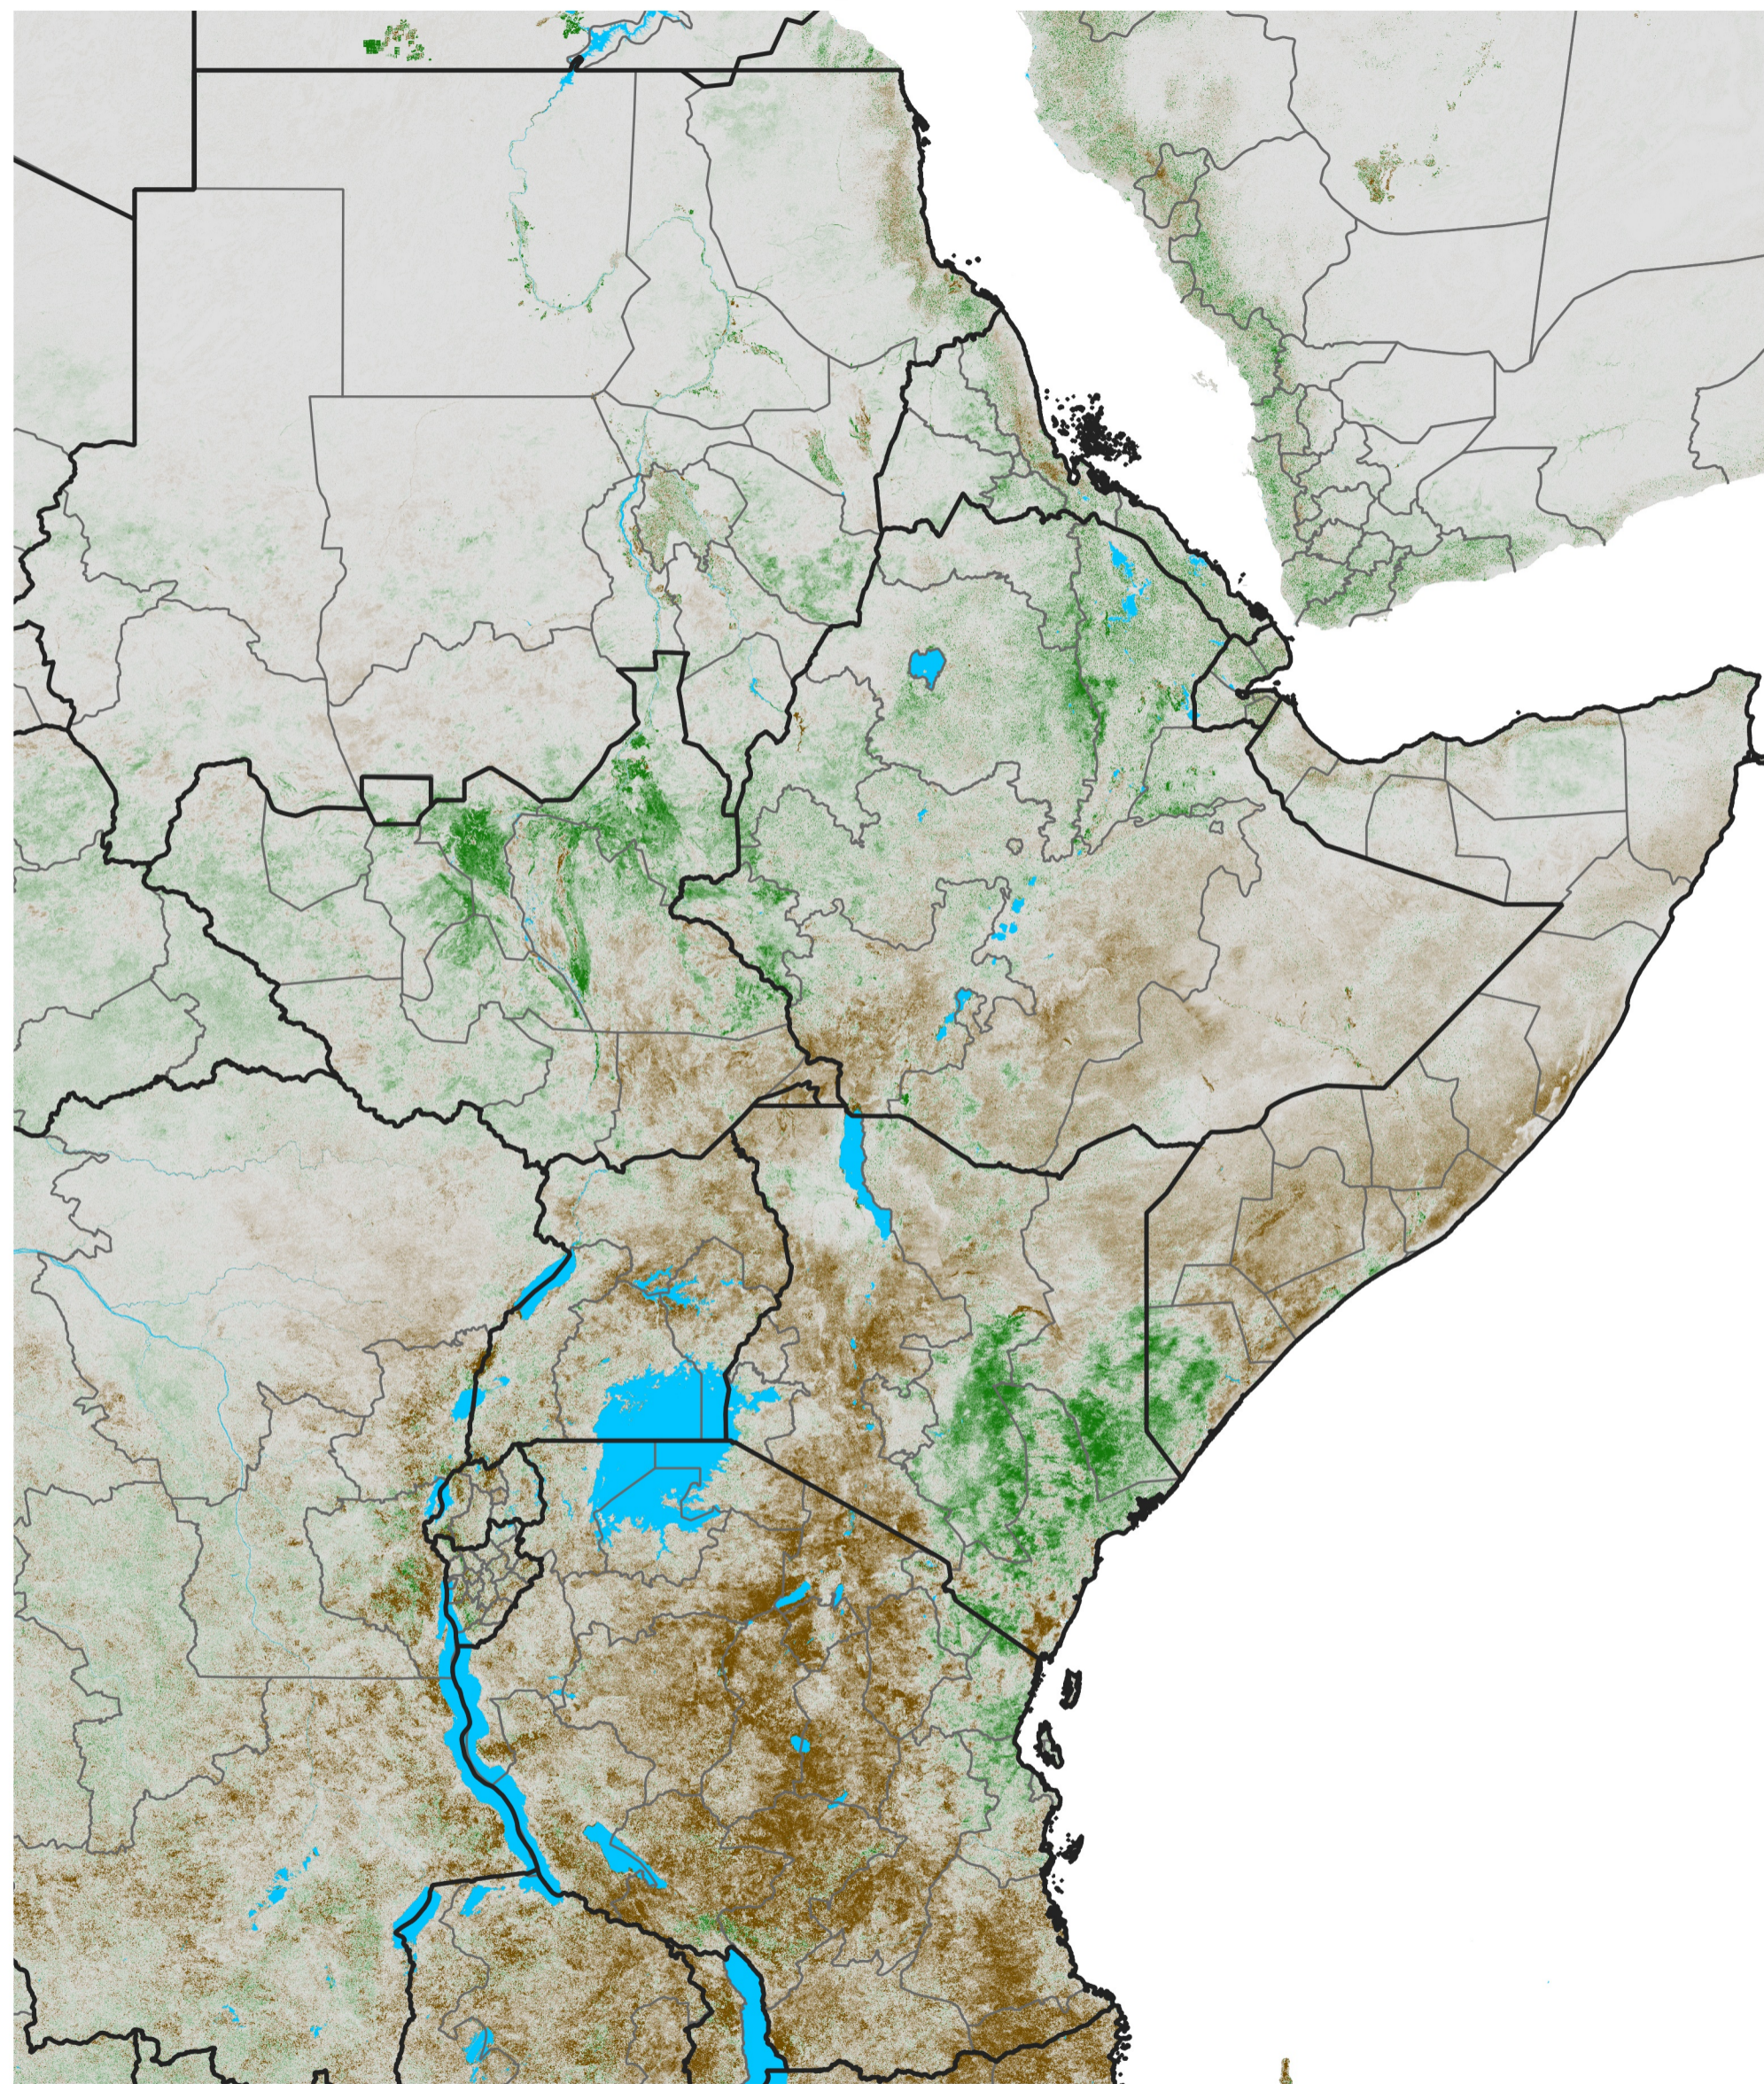

# East Africa NDVI Anomaly

2022 minus Mean (2012 - 2021)

Period 06 / Jan 21 - 31, 2022

## NDVI Anomaly

< -0.3   -0.2   -0.1   -0.05   0.05   0.1   0.2   >0.3

Negative

No Difference

Positive