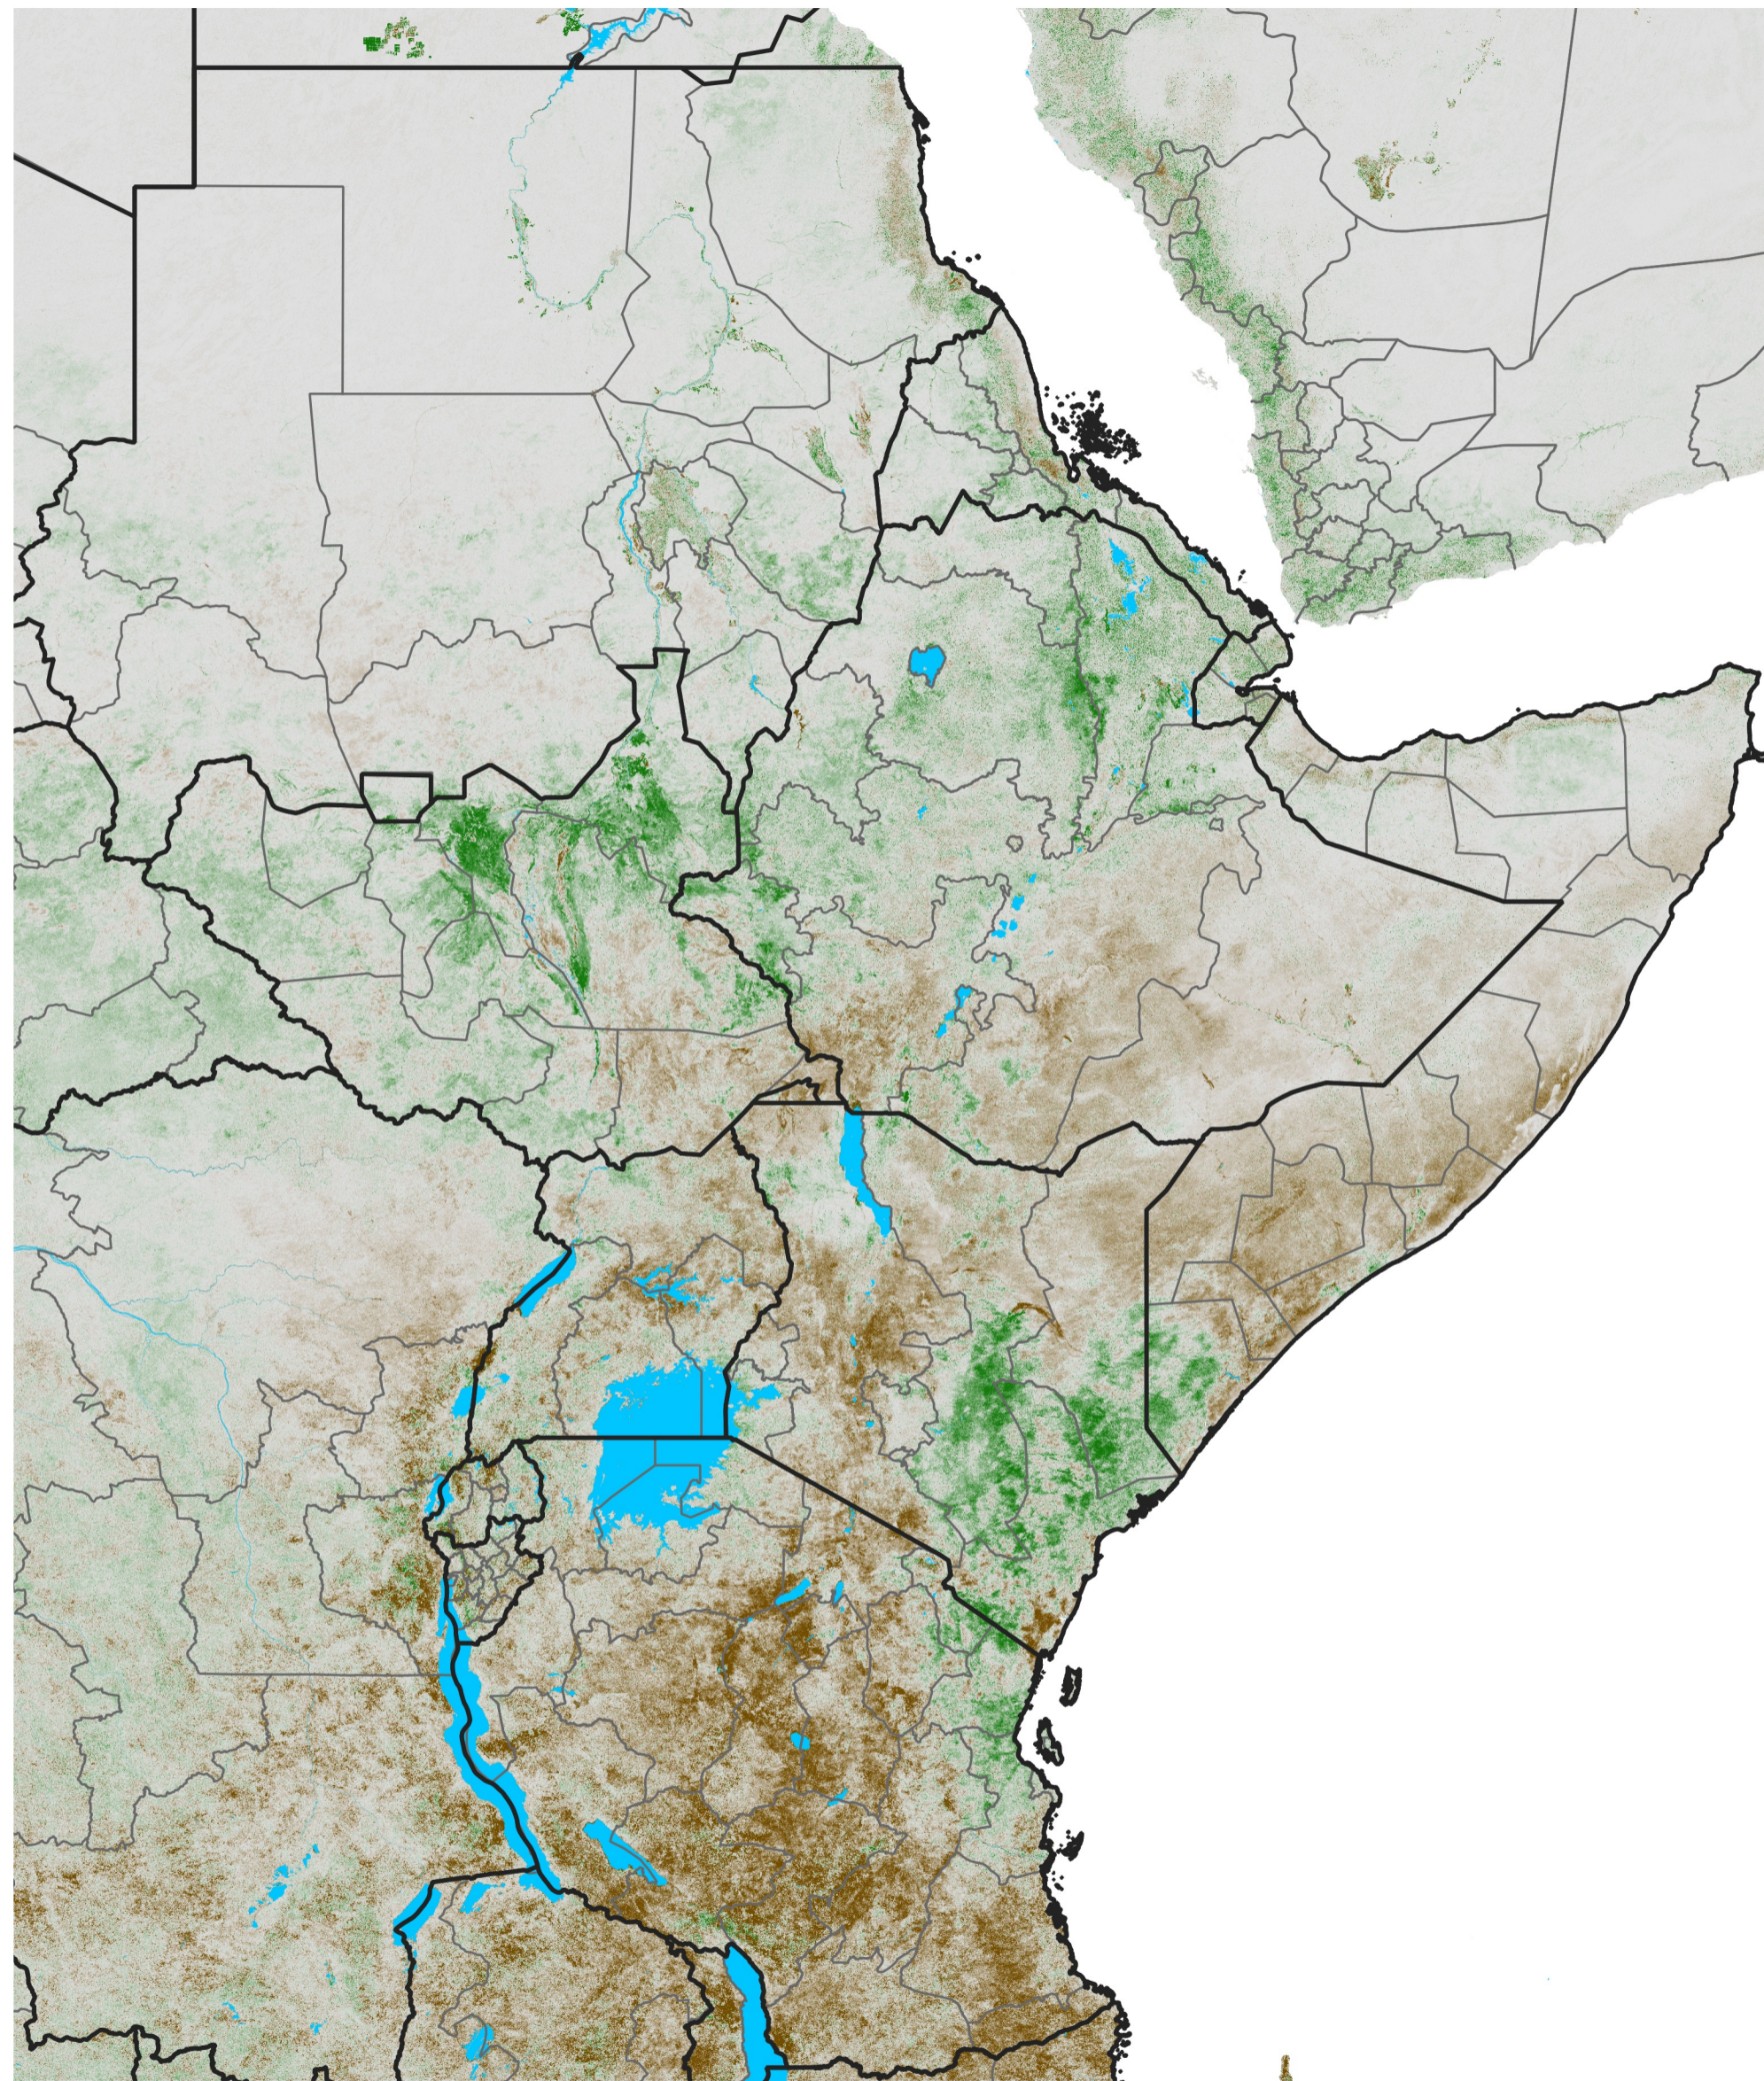

East Africa NDVI Anomaly

2022 minus Mean (2012 - 2021)

Period 07 / Jan 26 - Feb 05, 2022

NDVI Anomaly

< -0.3 -0.2 -0.1 -0.05 0.05 0.1 0.2 >0.3

Negative

No Difference

Positive