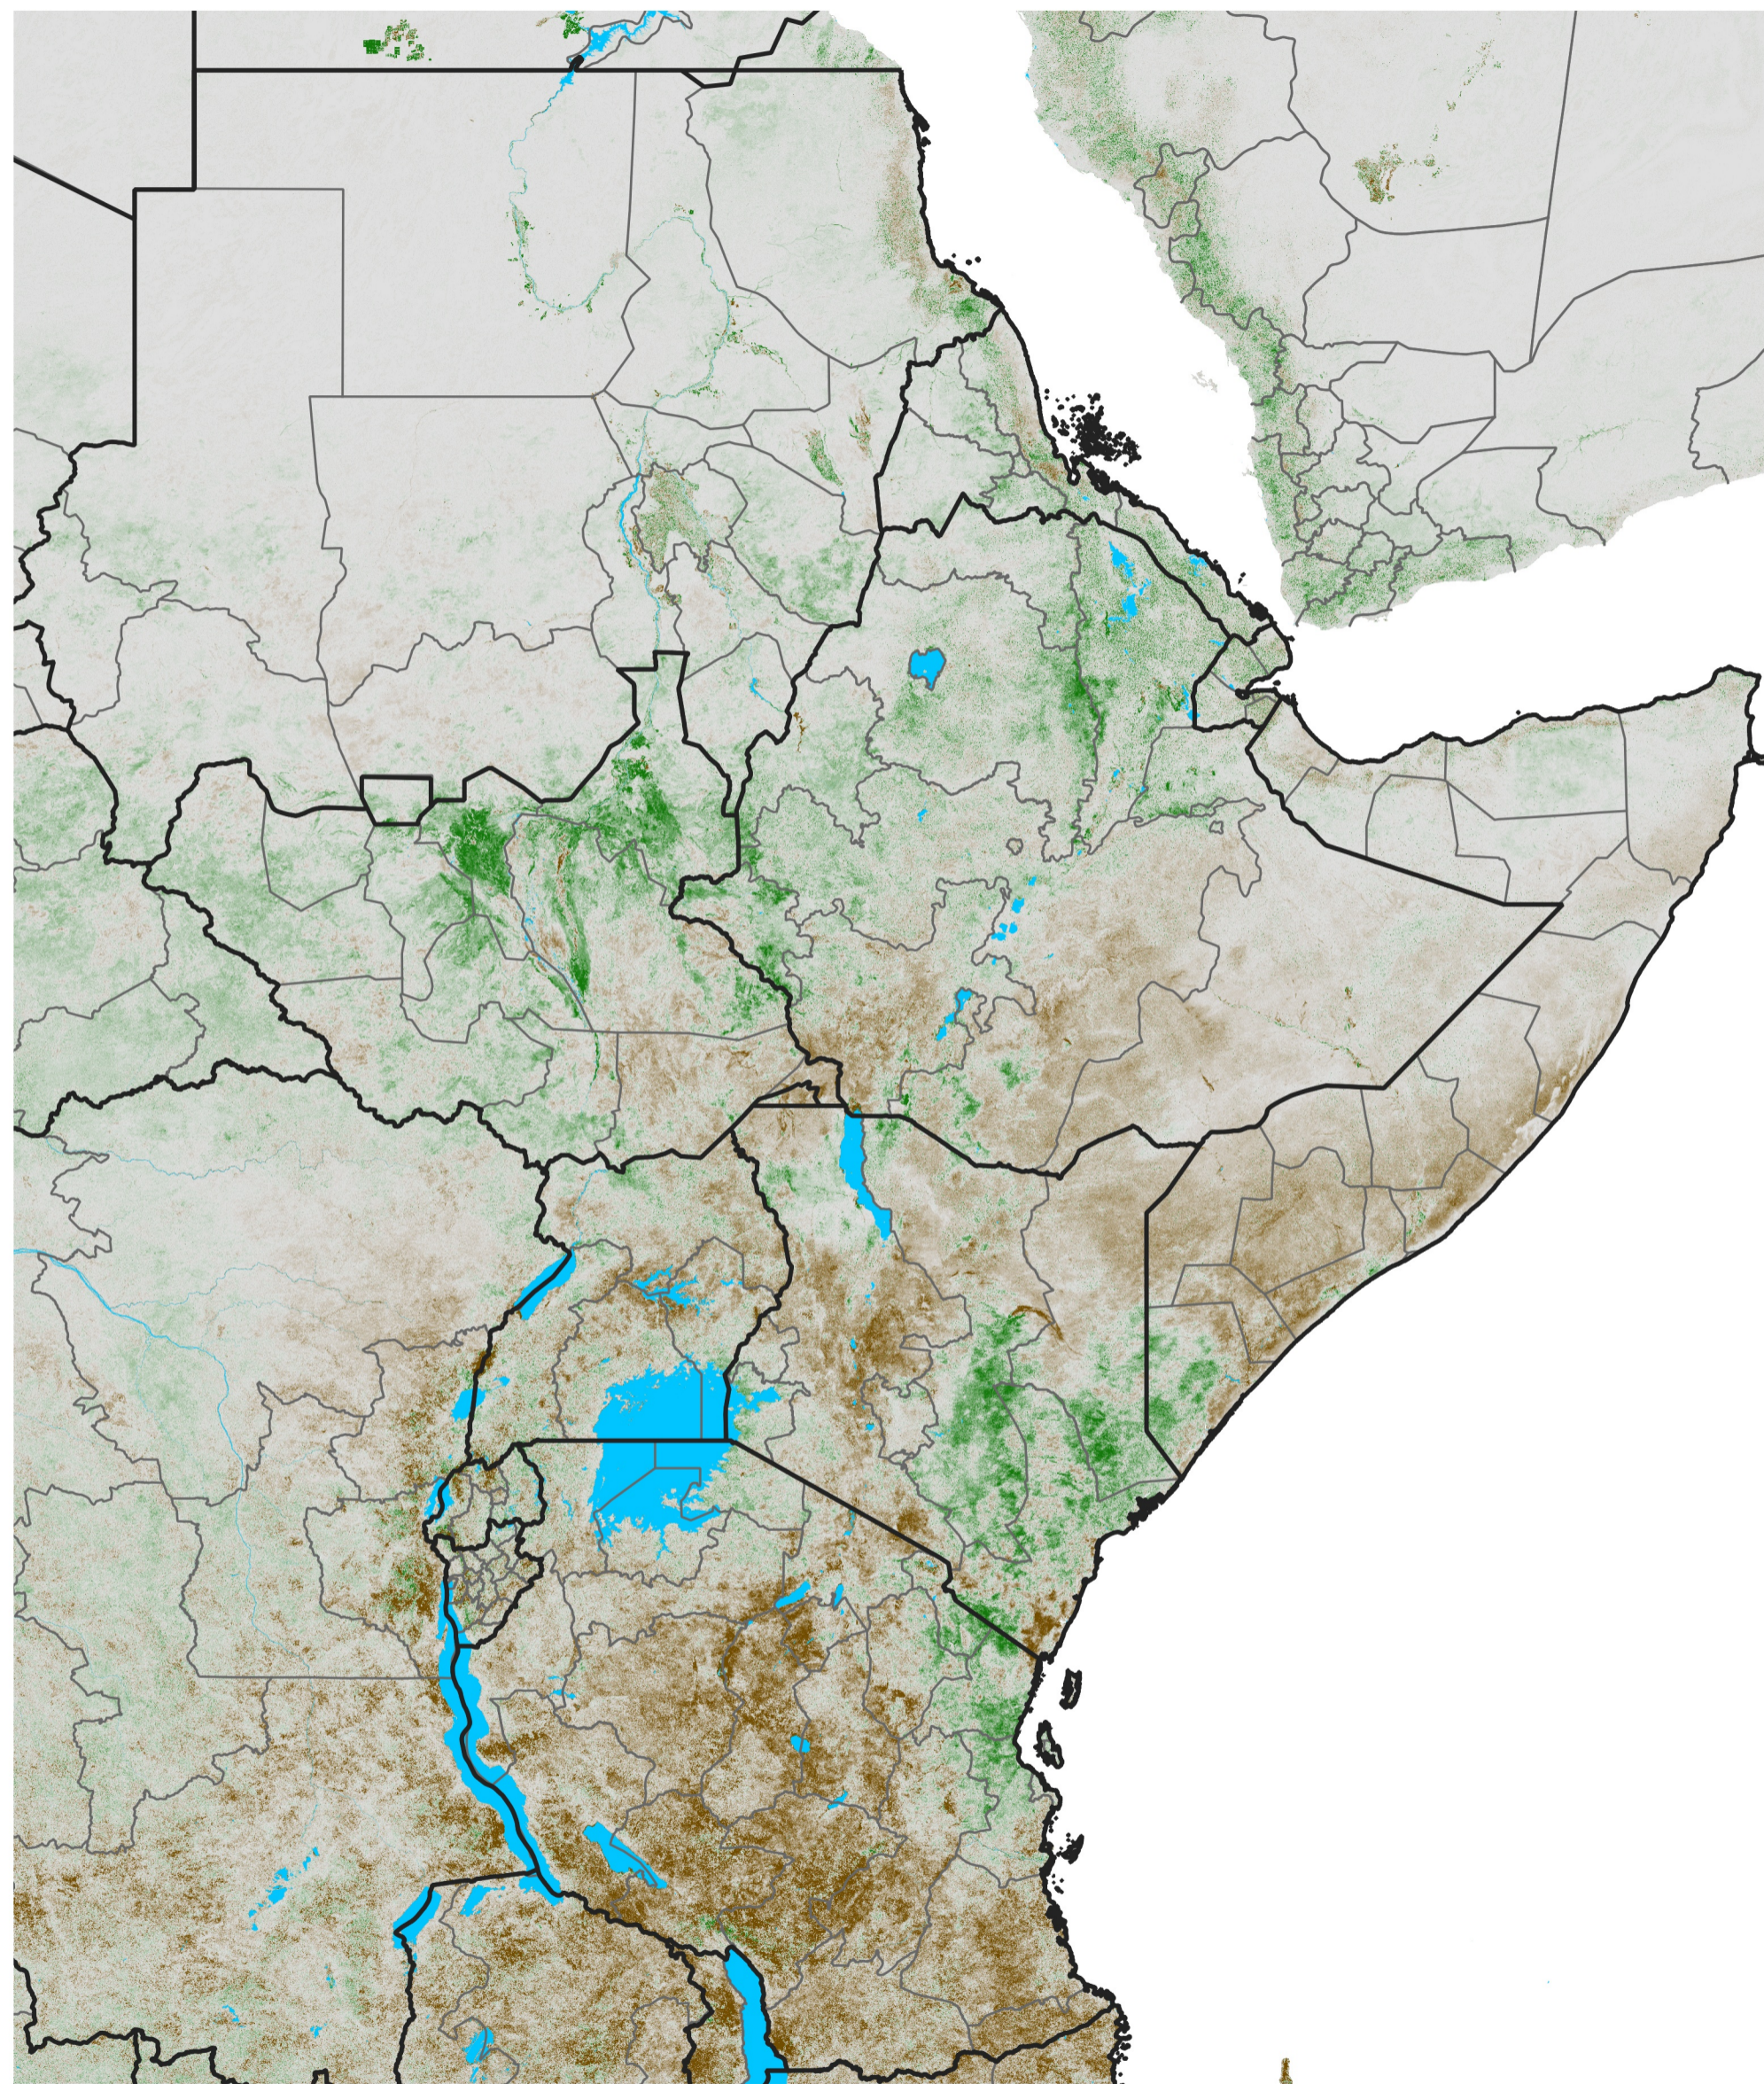

East Africa NDVI Anomaly

2022 minus Mean (2012 - 2021)

Period 08 / Feb 01 - 10, 2022

NDVI Anomaly

< -0.3 -0.2 -0.1 -0.05 0.05 0.1 0.2 >0.3

Negative

No Difference

Positive