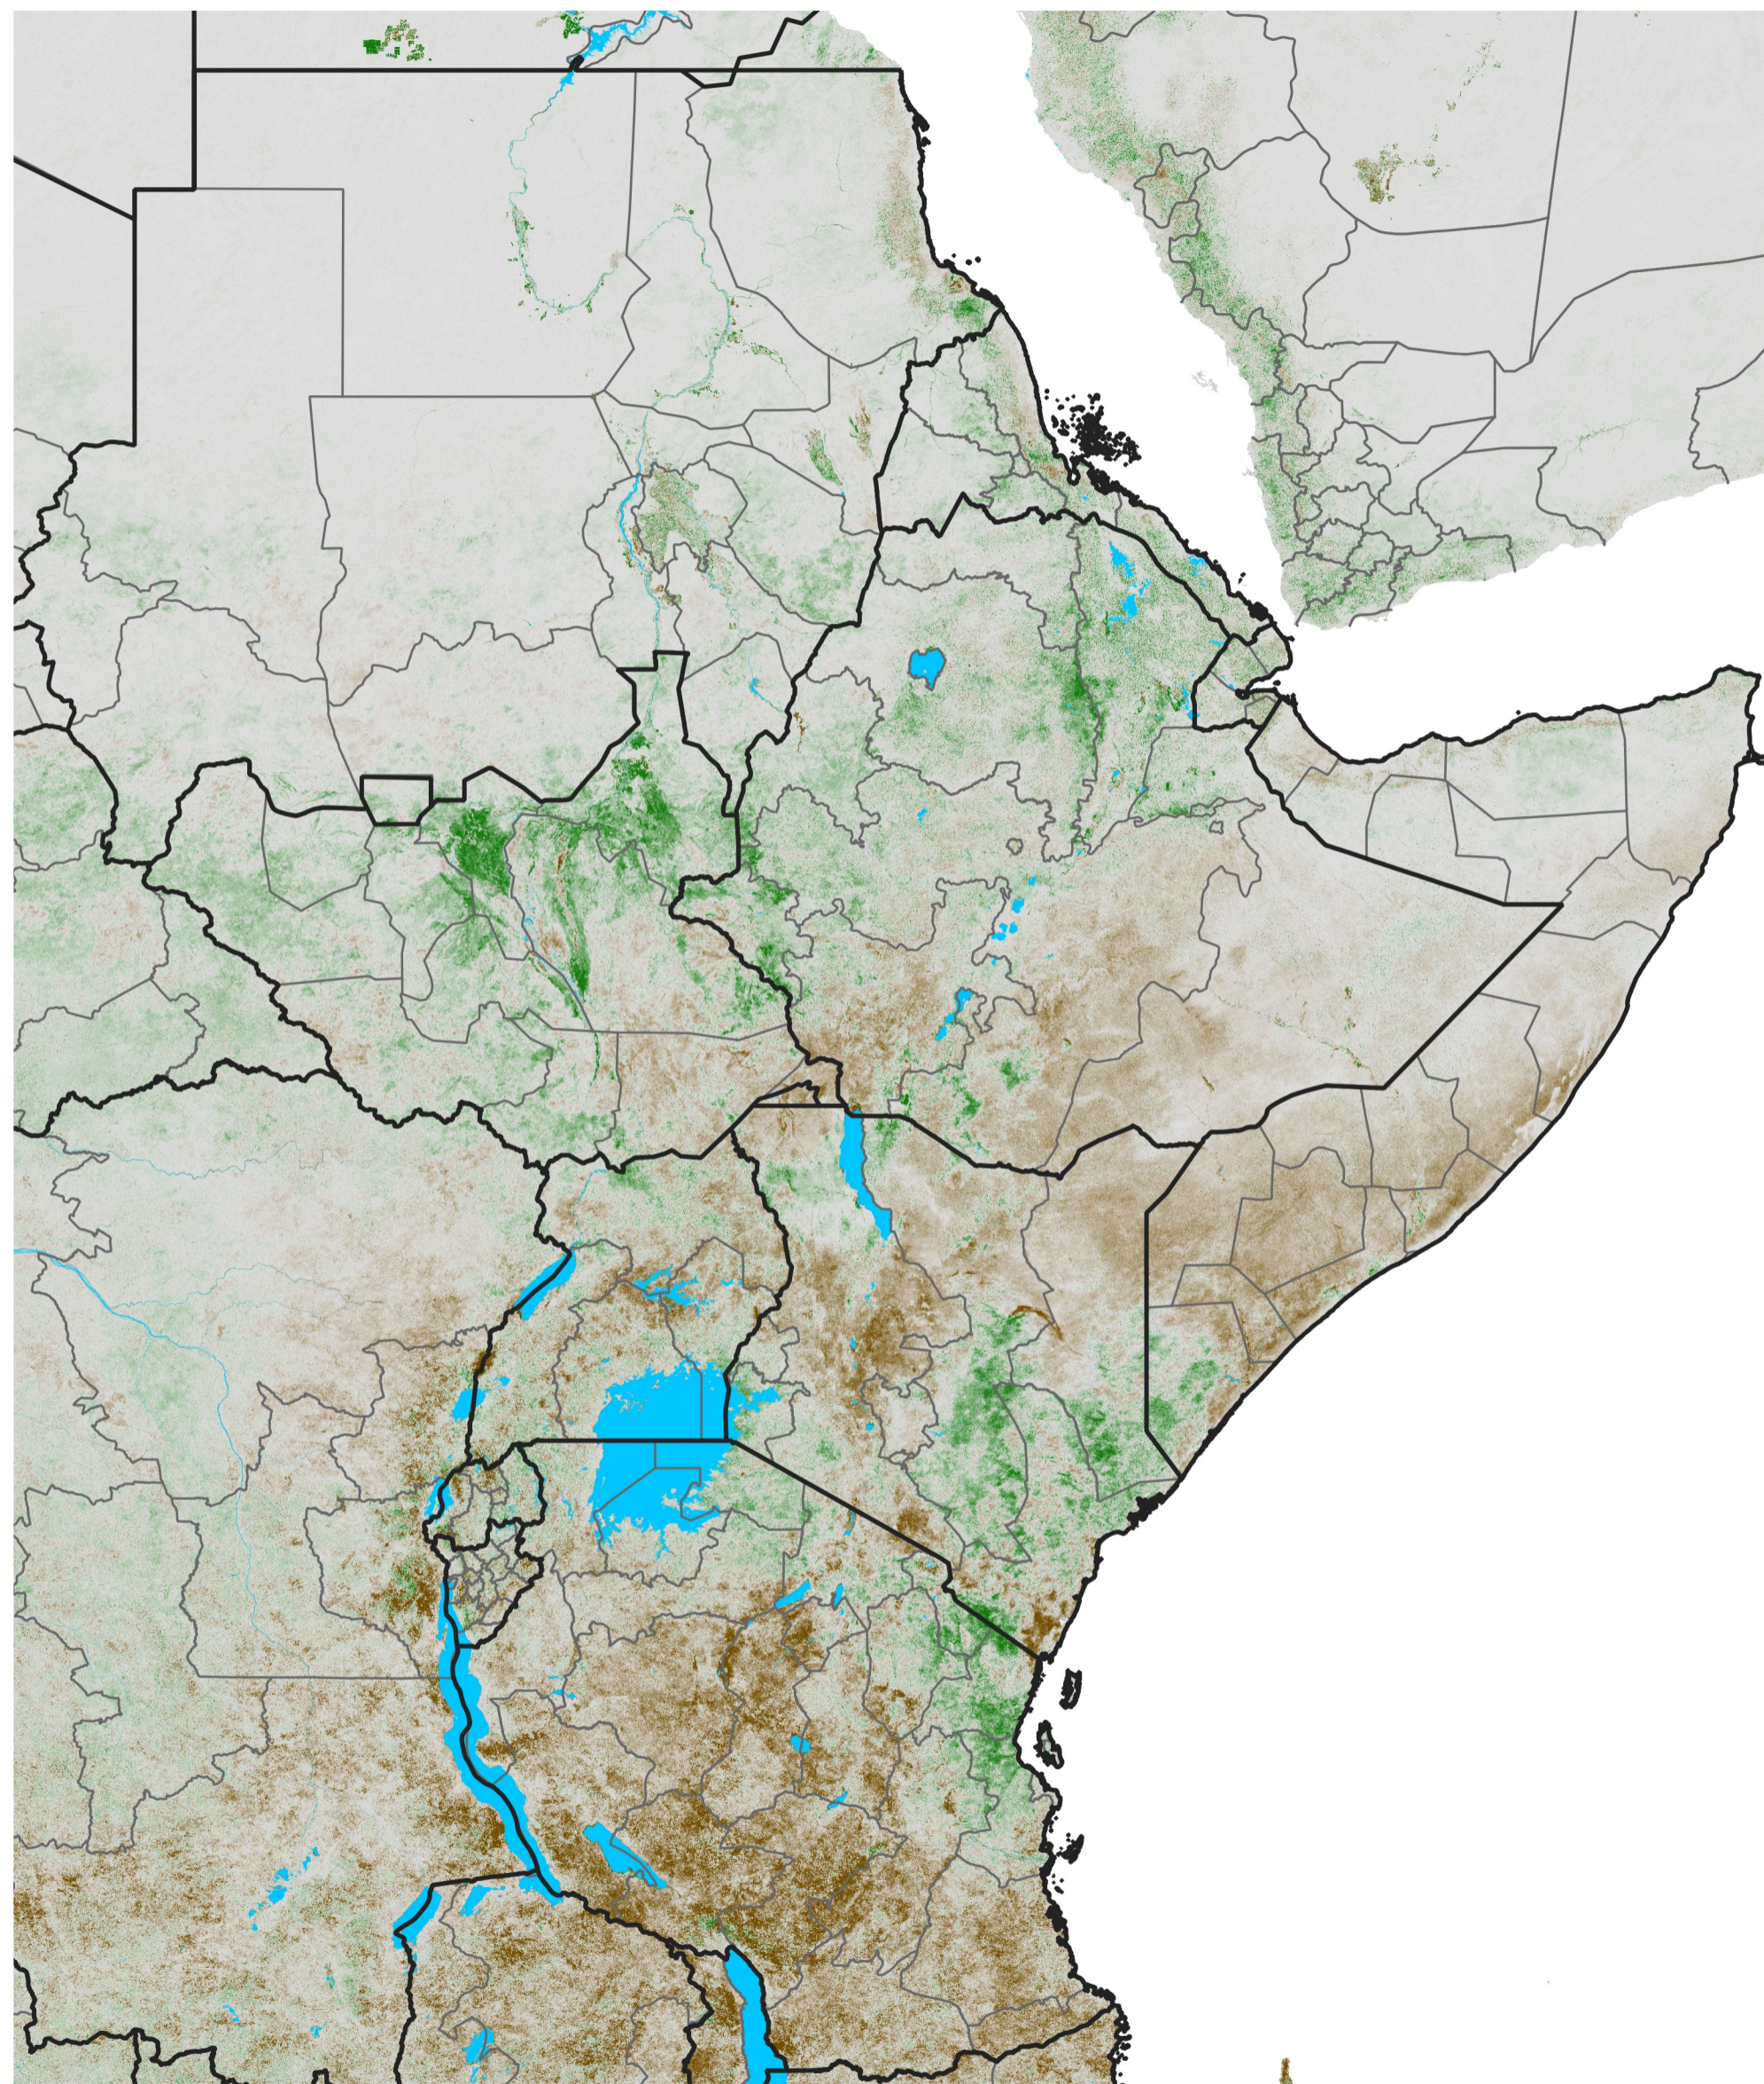

East Africa NDVI Anomaly

2022 minus Mean (2012 - 2021)

Period 09 / Feb 06 - 15, 2022

NDVI Anomaly

< -0.3 -0.2 -0.1 -0.05 0.05 0.1 0.2 >0.3

Negative

No Difference

Positive