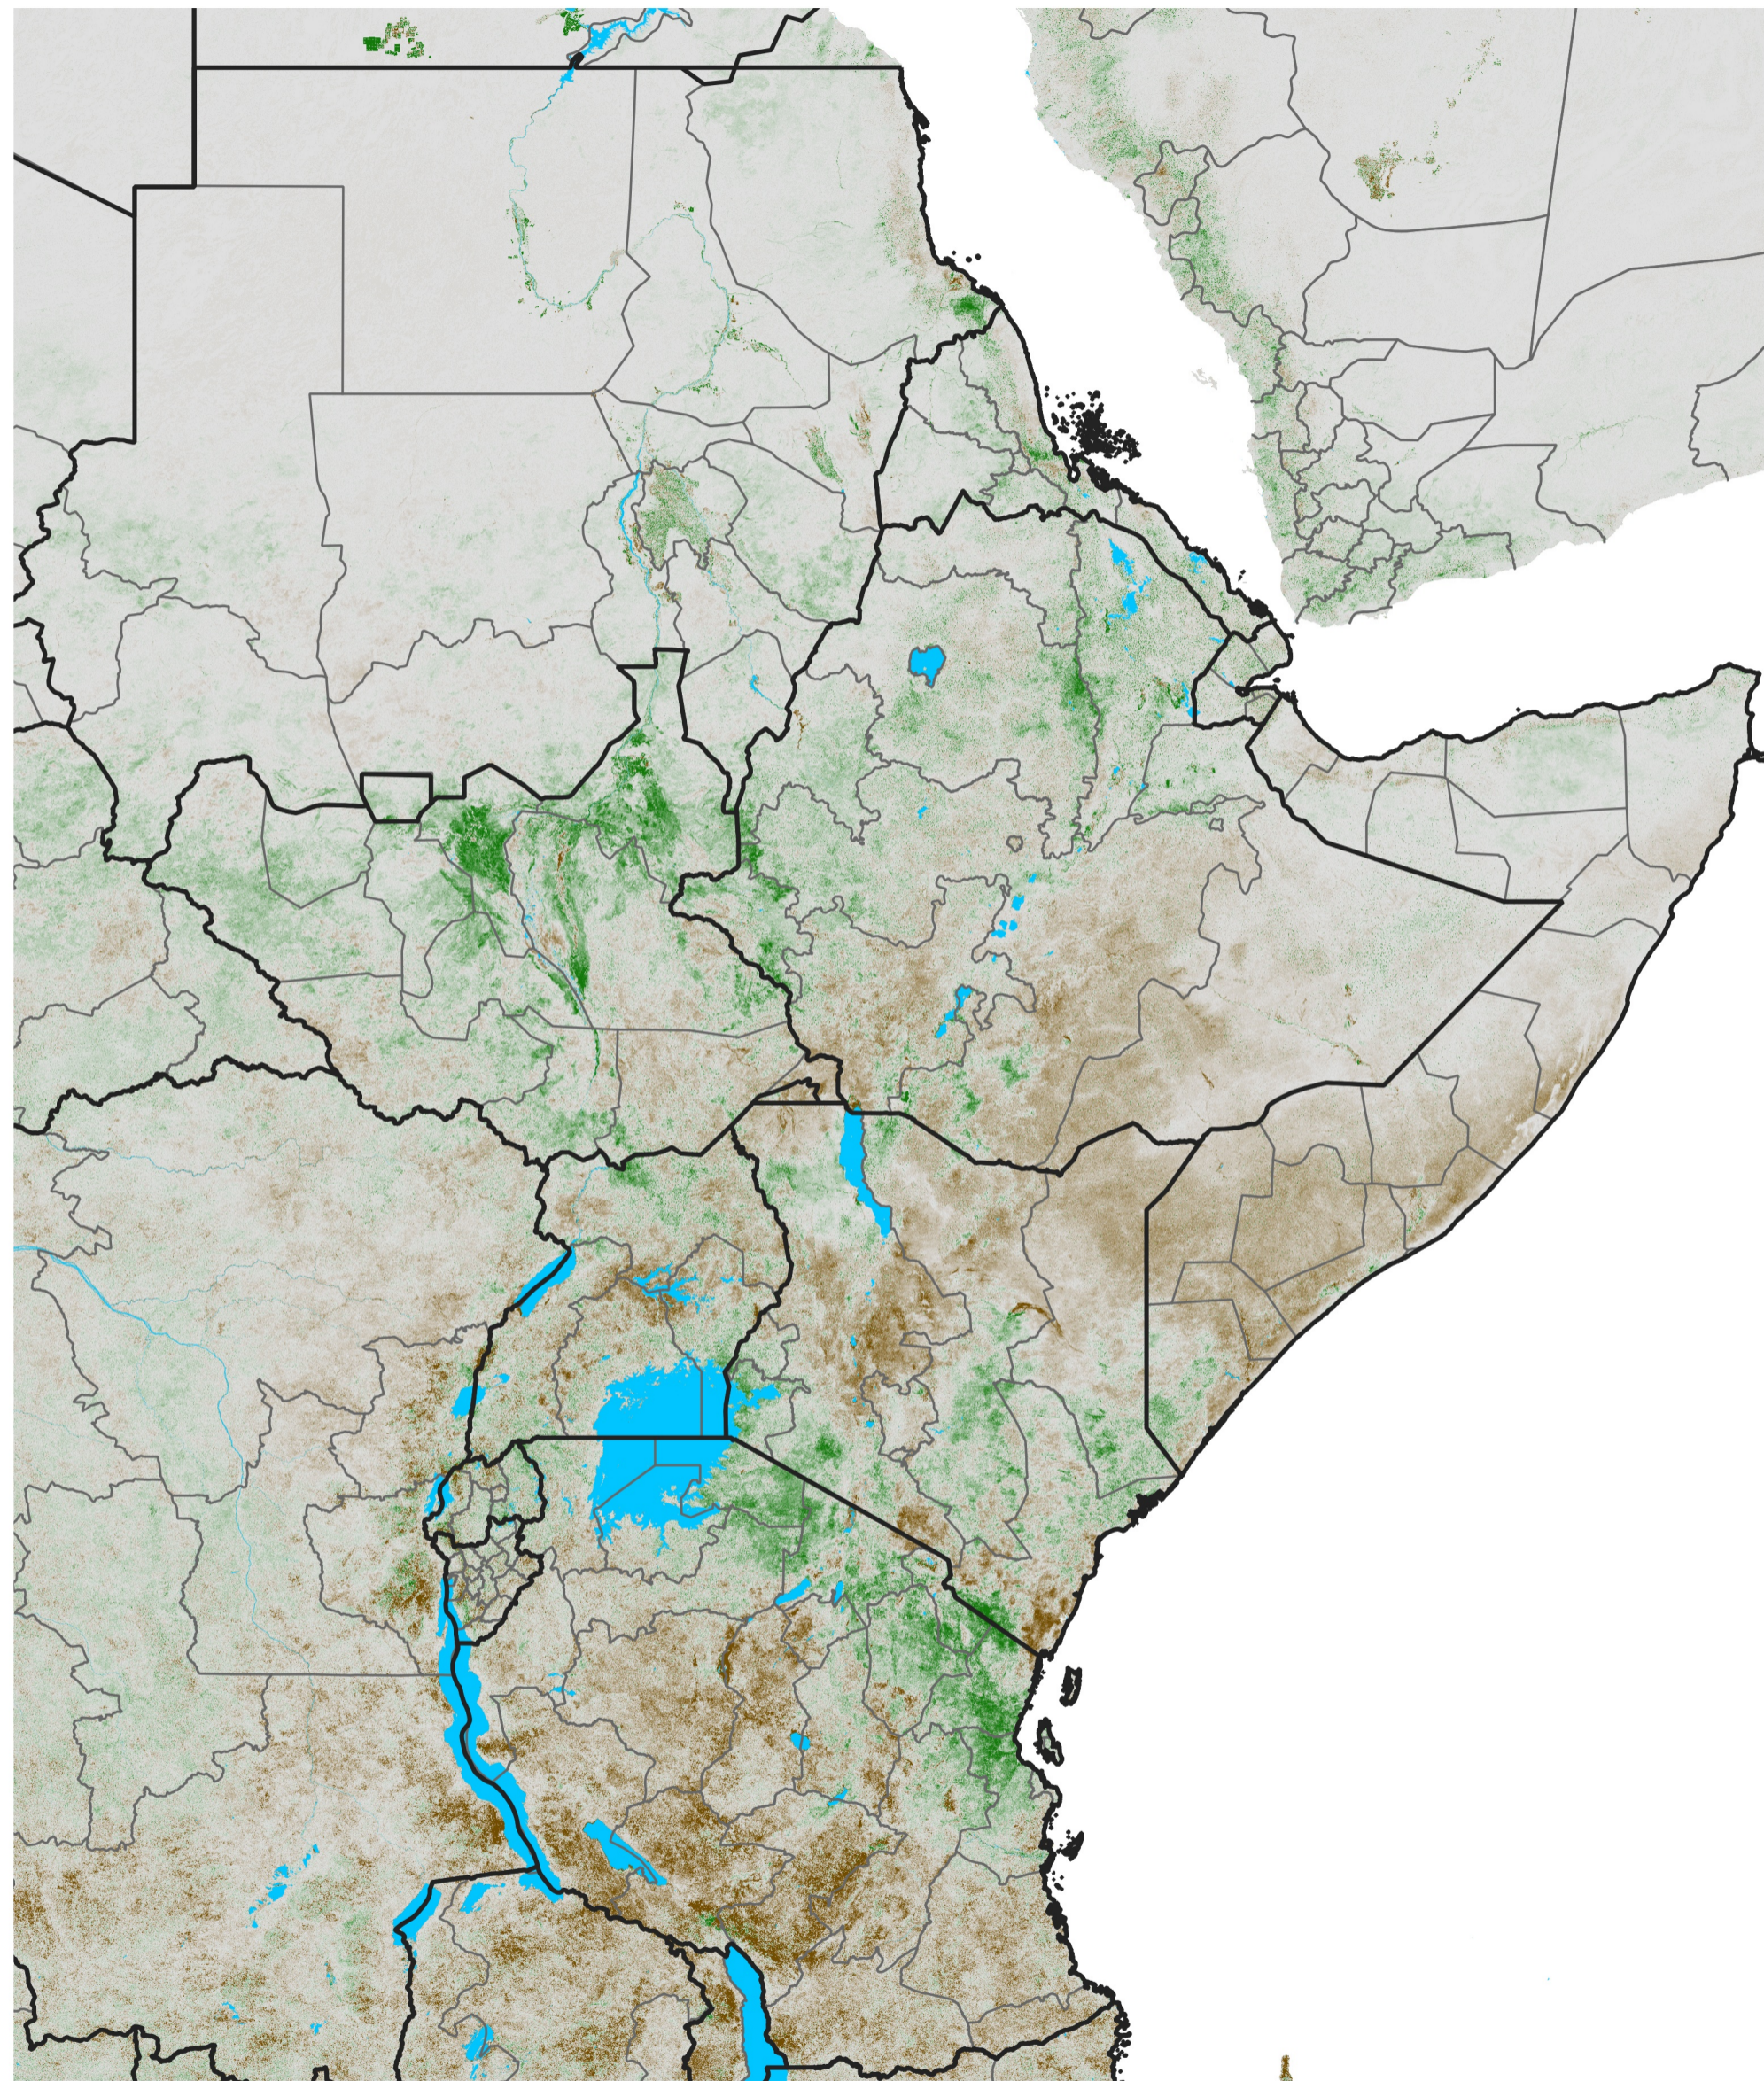

East Africa NDVI Anomaly

2022 minus Mean (2012 - 2021)

Period 11 / Feb 16 - 25, 2022

NDVI Anomaly

< -0.3 -0.2 -0.1 -0.05 0.05 0.1 0.2 >0.3

Negative

No Difference

Positive