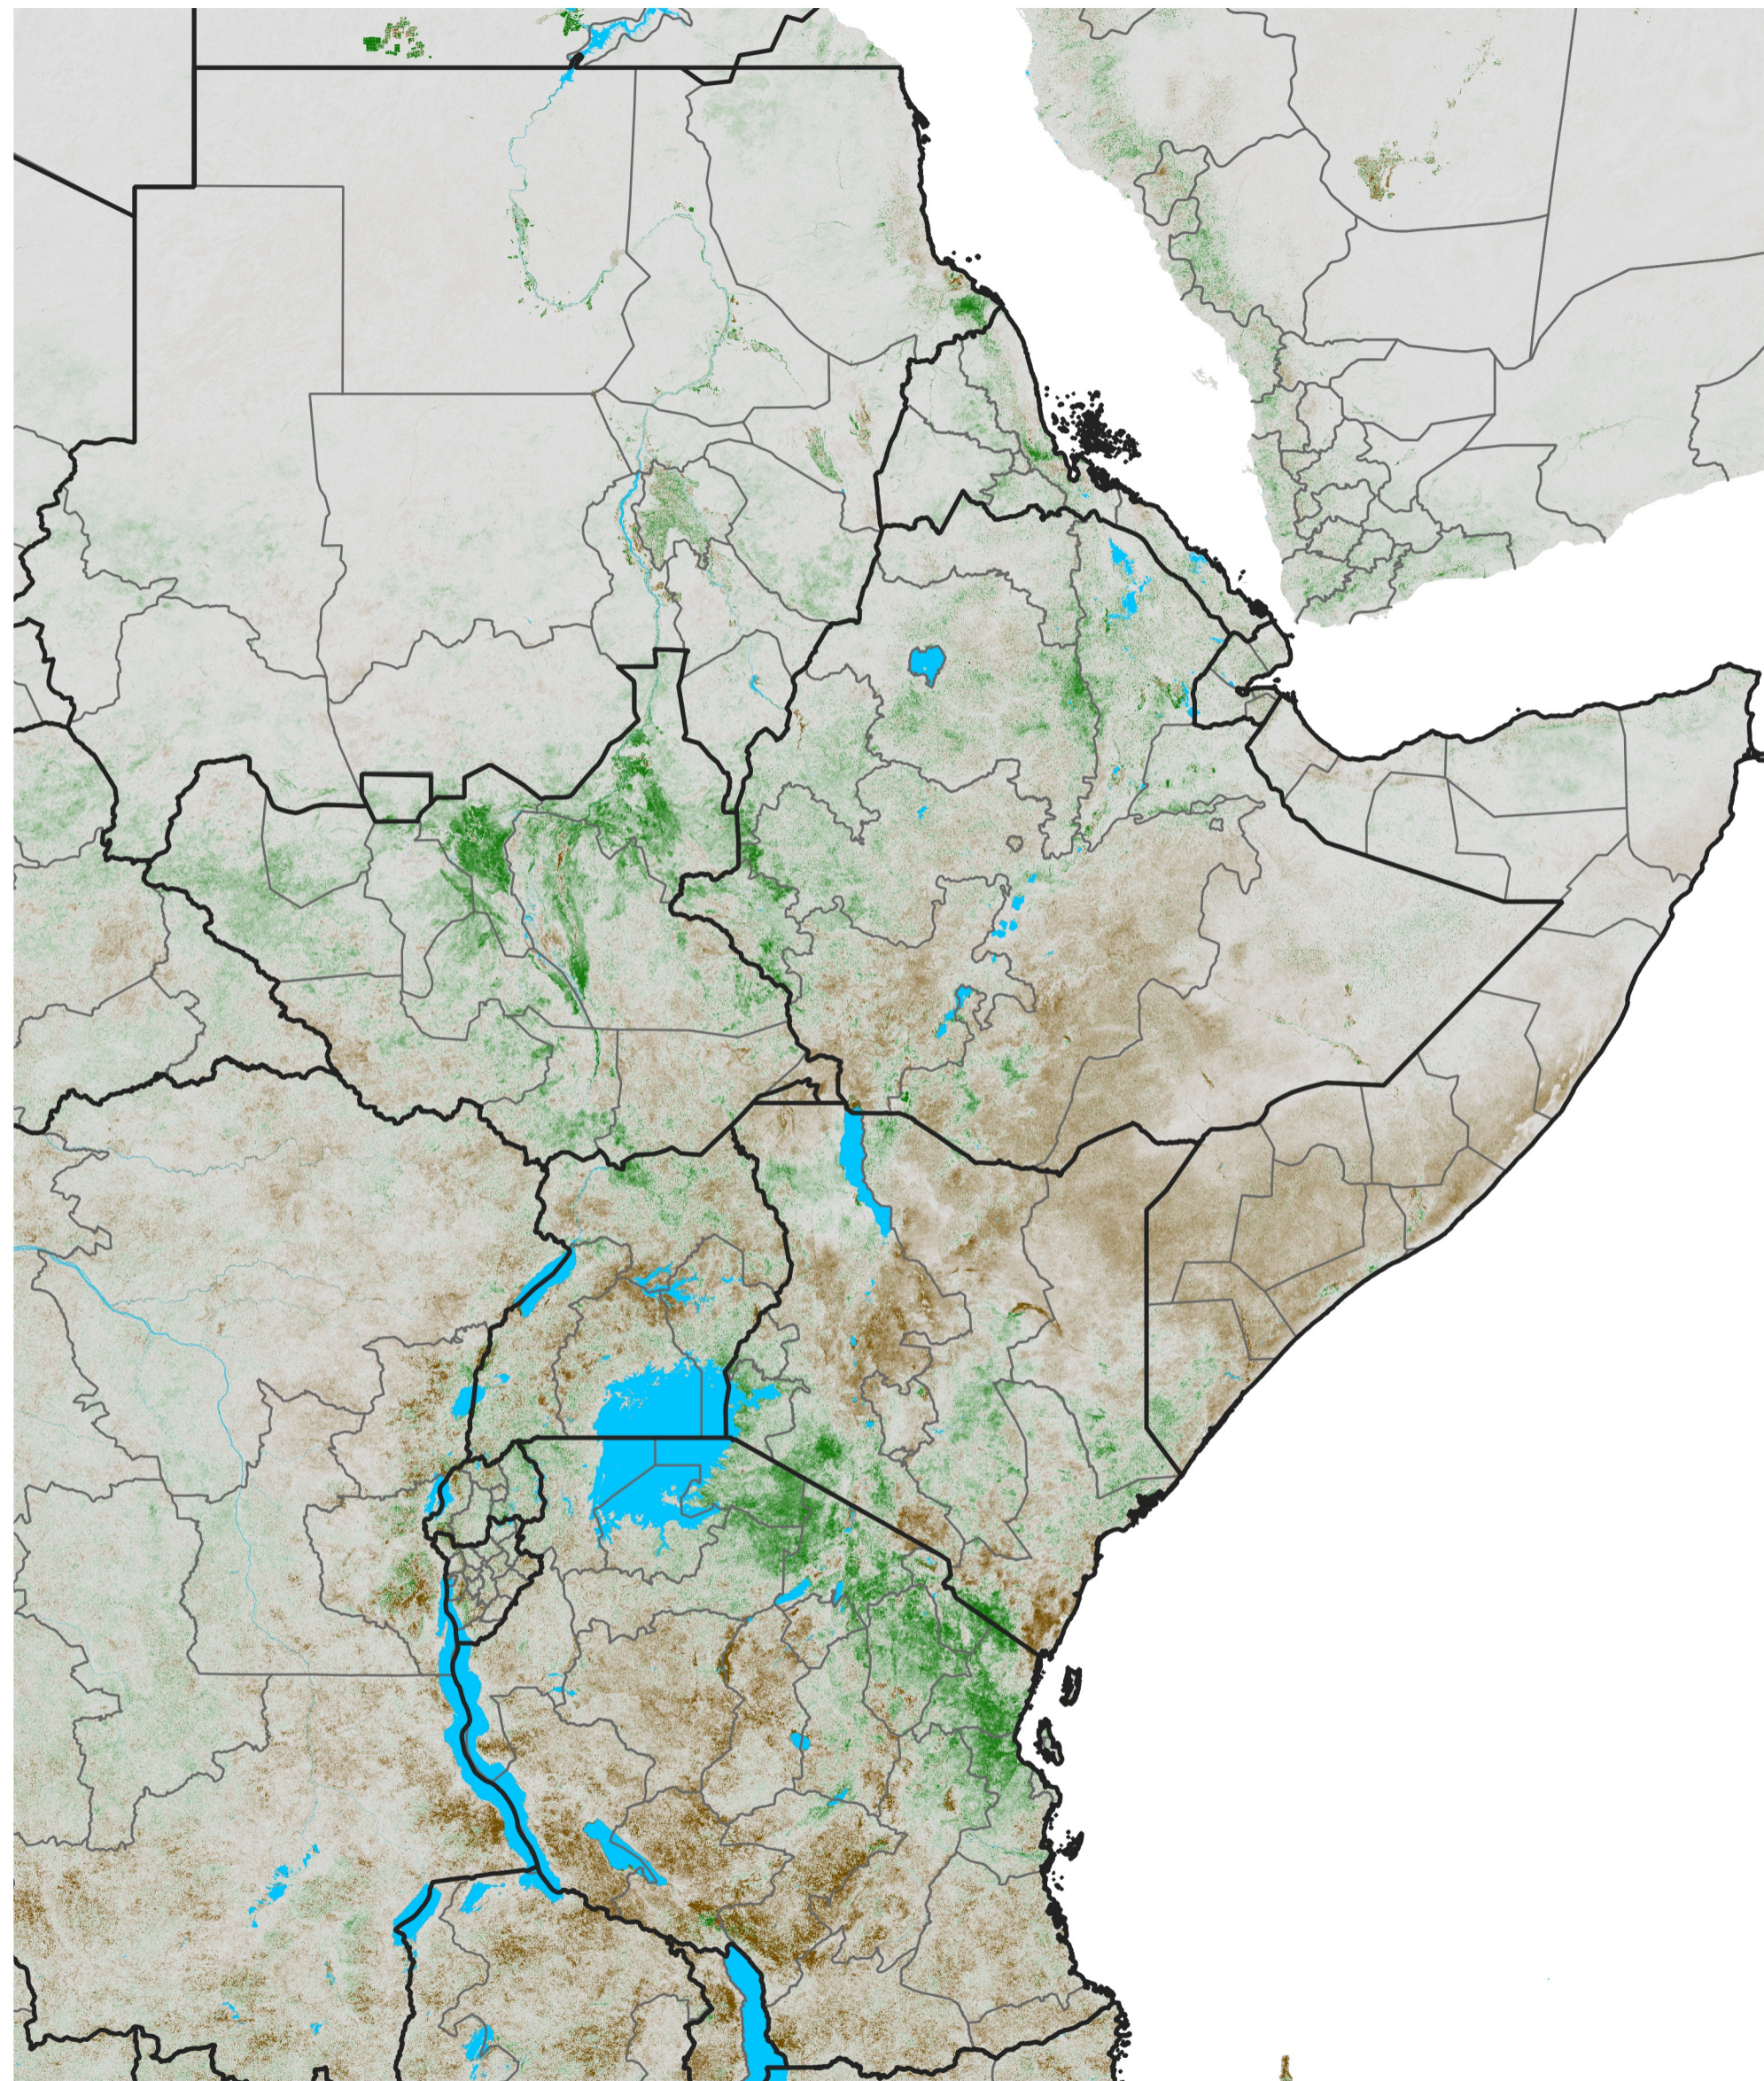

East Africa NDVI Anomaly

2022 minus Mean (2012 - 2021)

Period 12 / Feb 21 - 28, 2022

NDVI Anomaly

< -0.3 -0.2 -0.1 -0.05 0.05 0.1 0.2 >0.3

Negative

No Difference

Positive