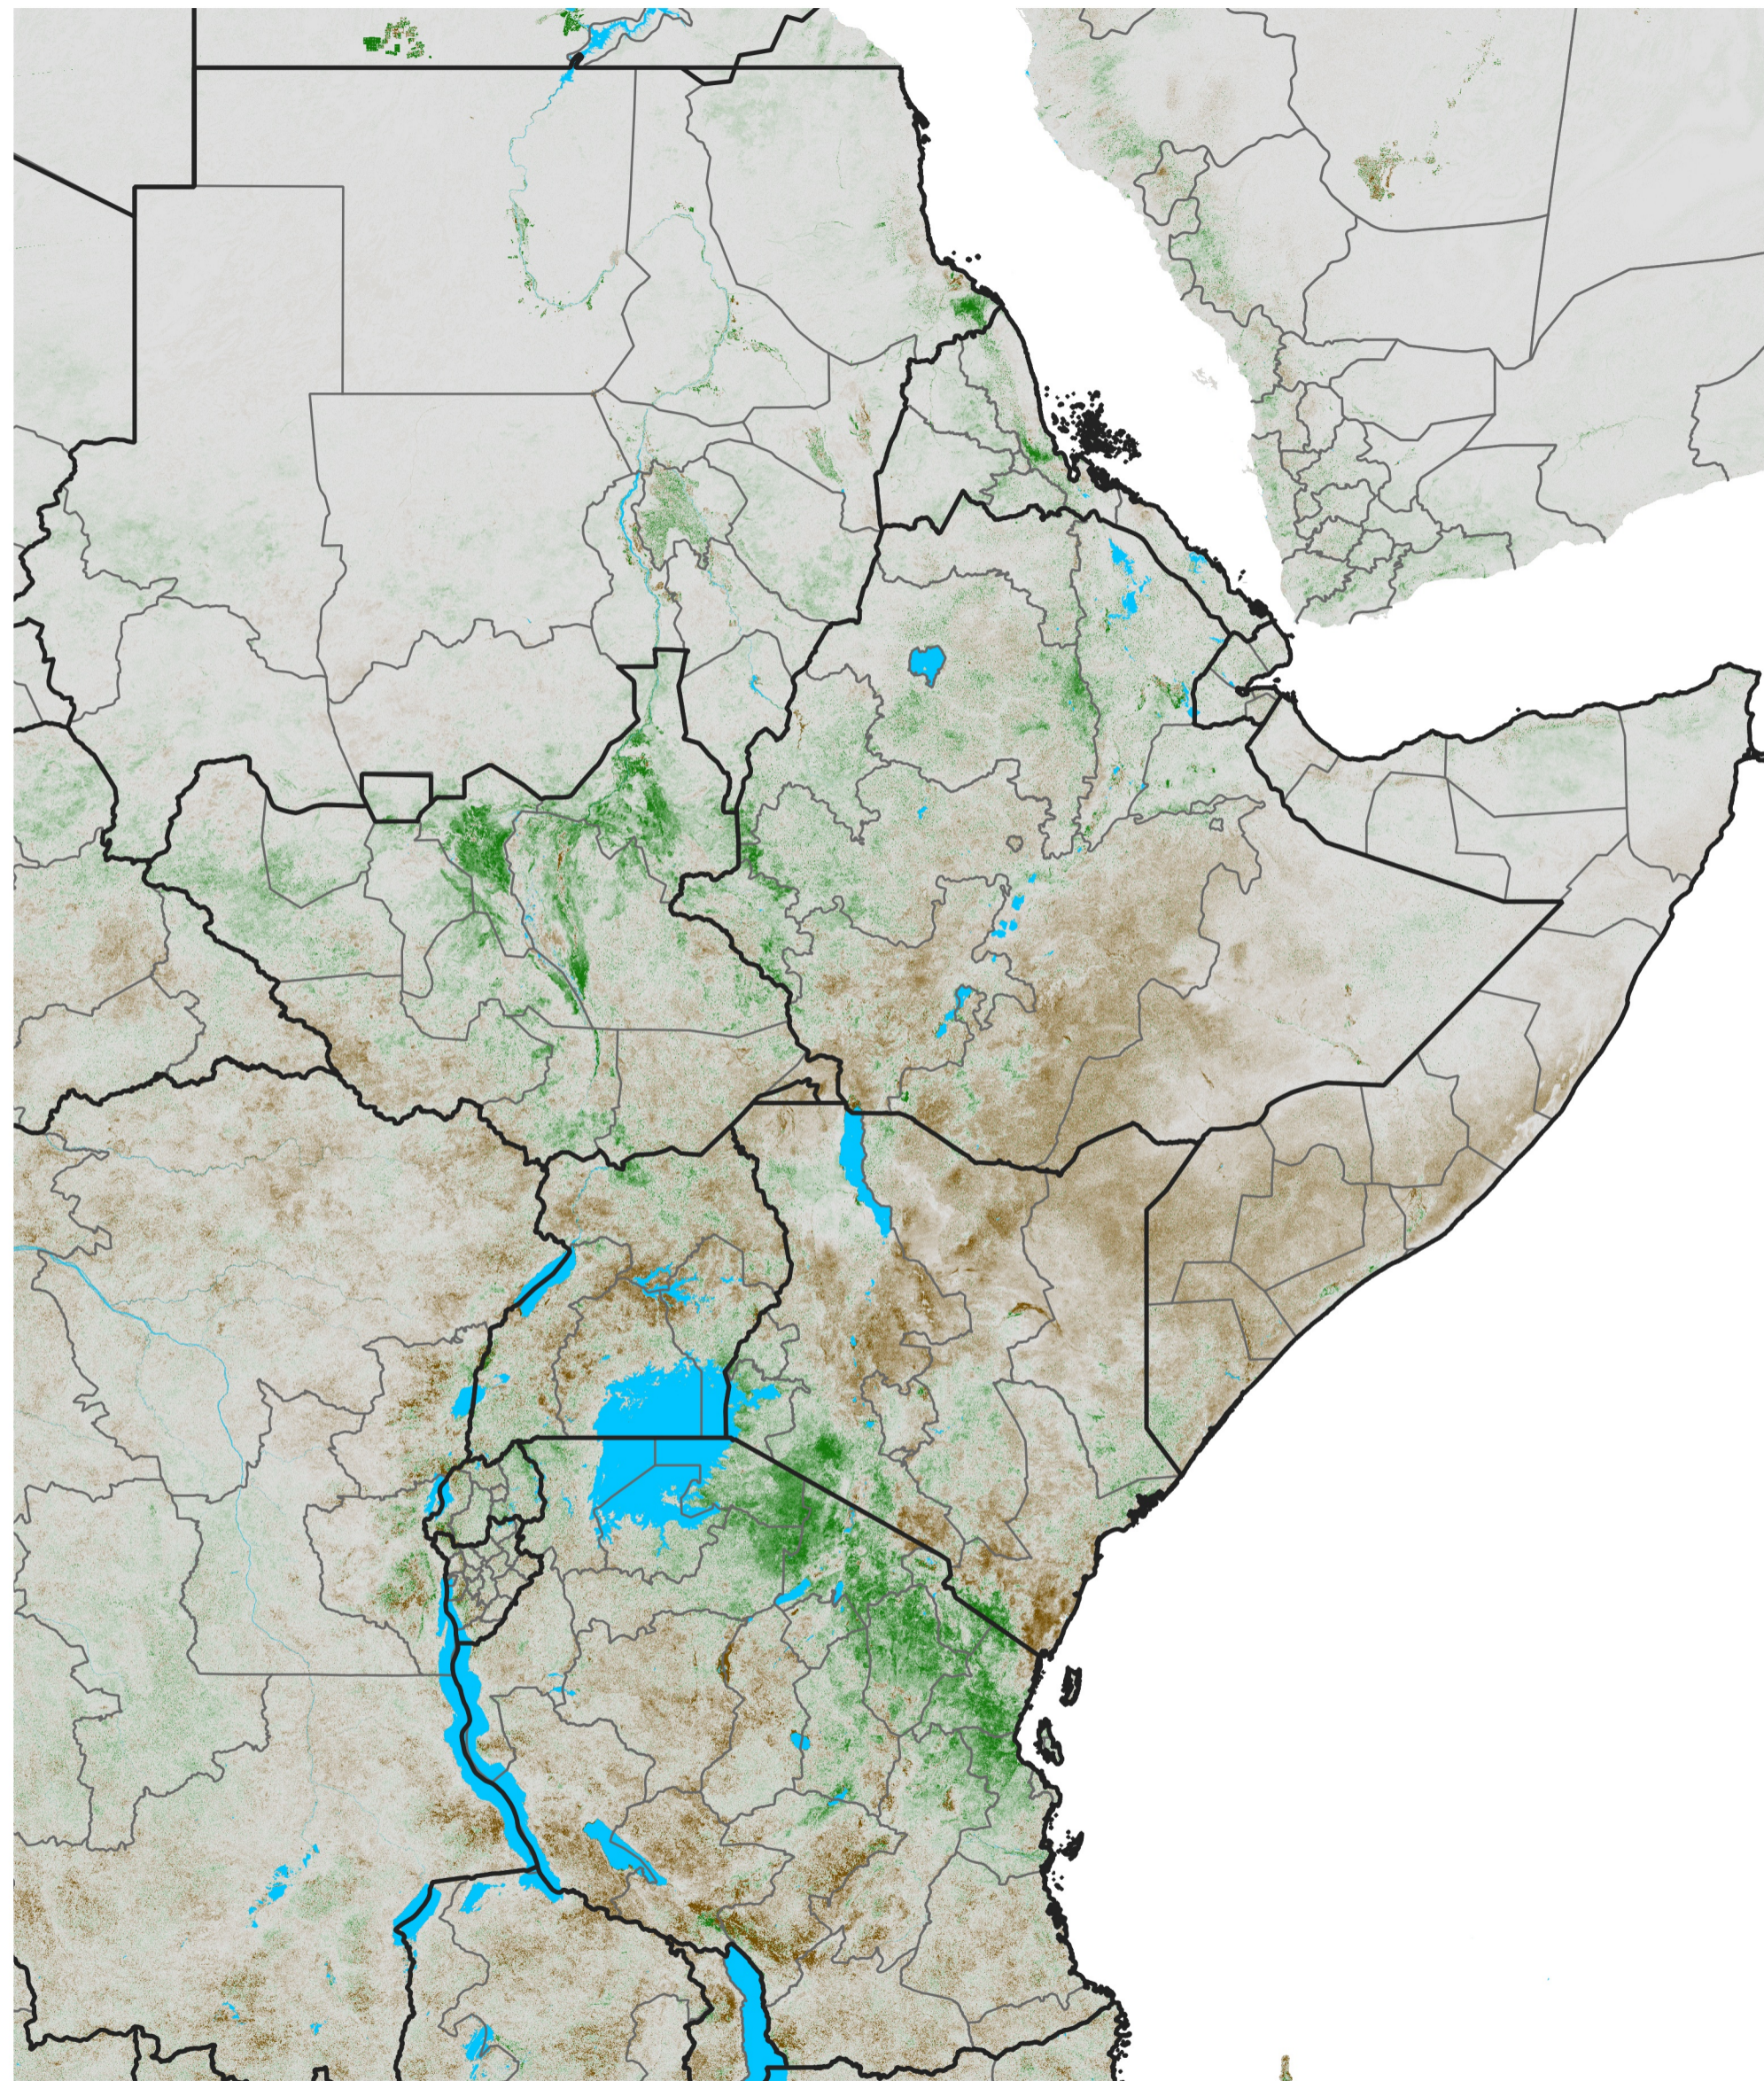

East Africa NDVI Anomaly

2022 minus Mean (2012 - 2021)

Period 14 / Mar 01 - 10, 2022

NDVI Anomaly

< -0.3 -0.2 -0.1 -0.05 0.05 0.1 0.2 >0.3

Negative

No Difference

Positive