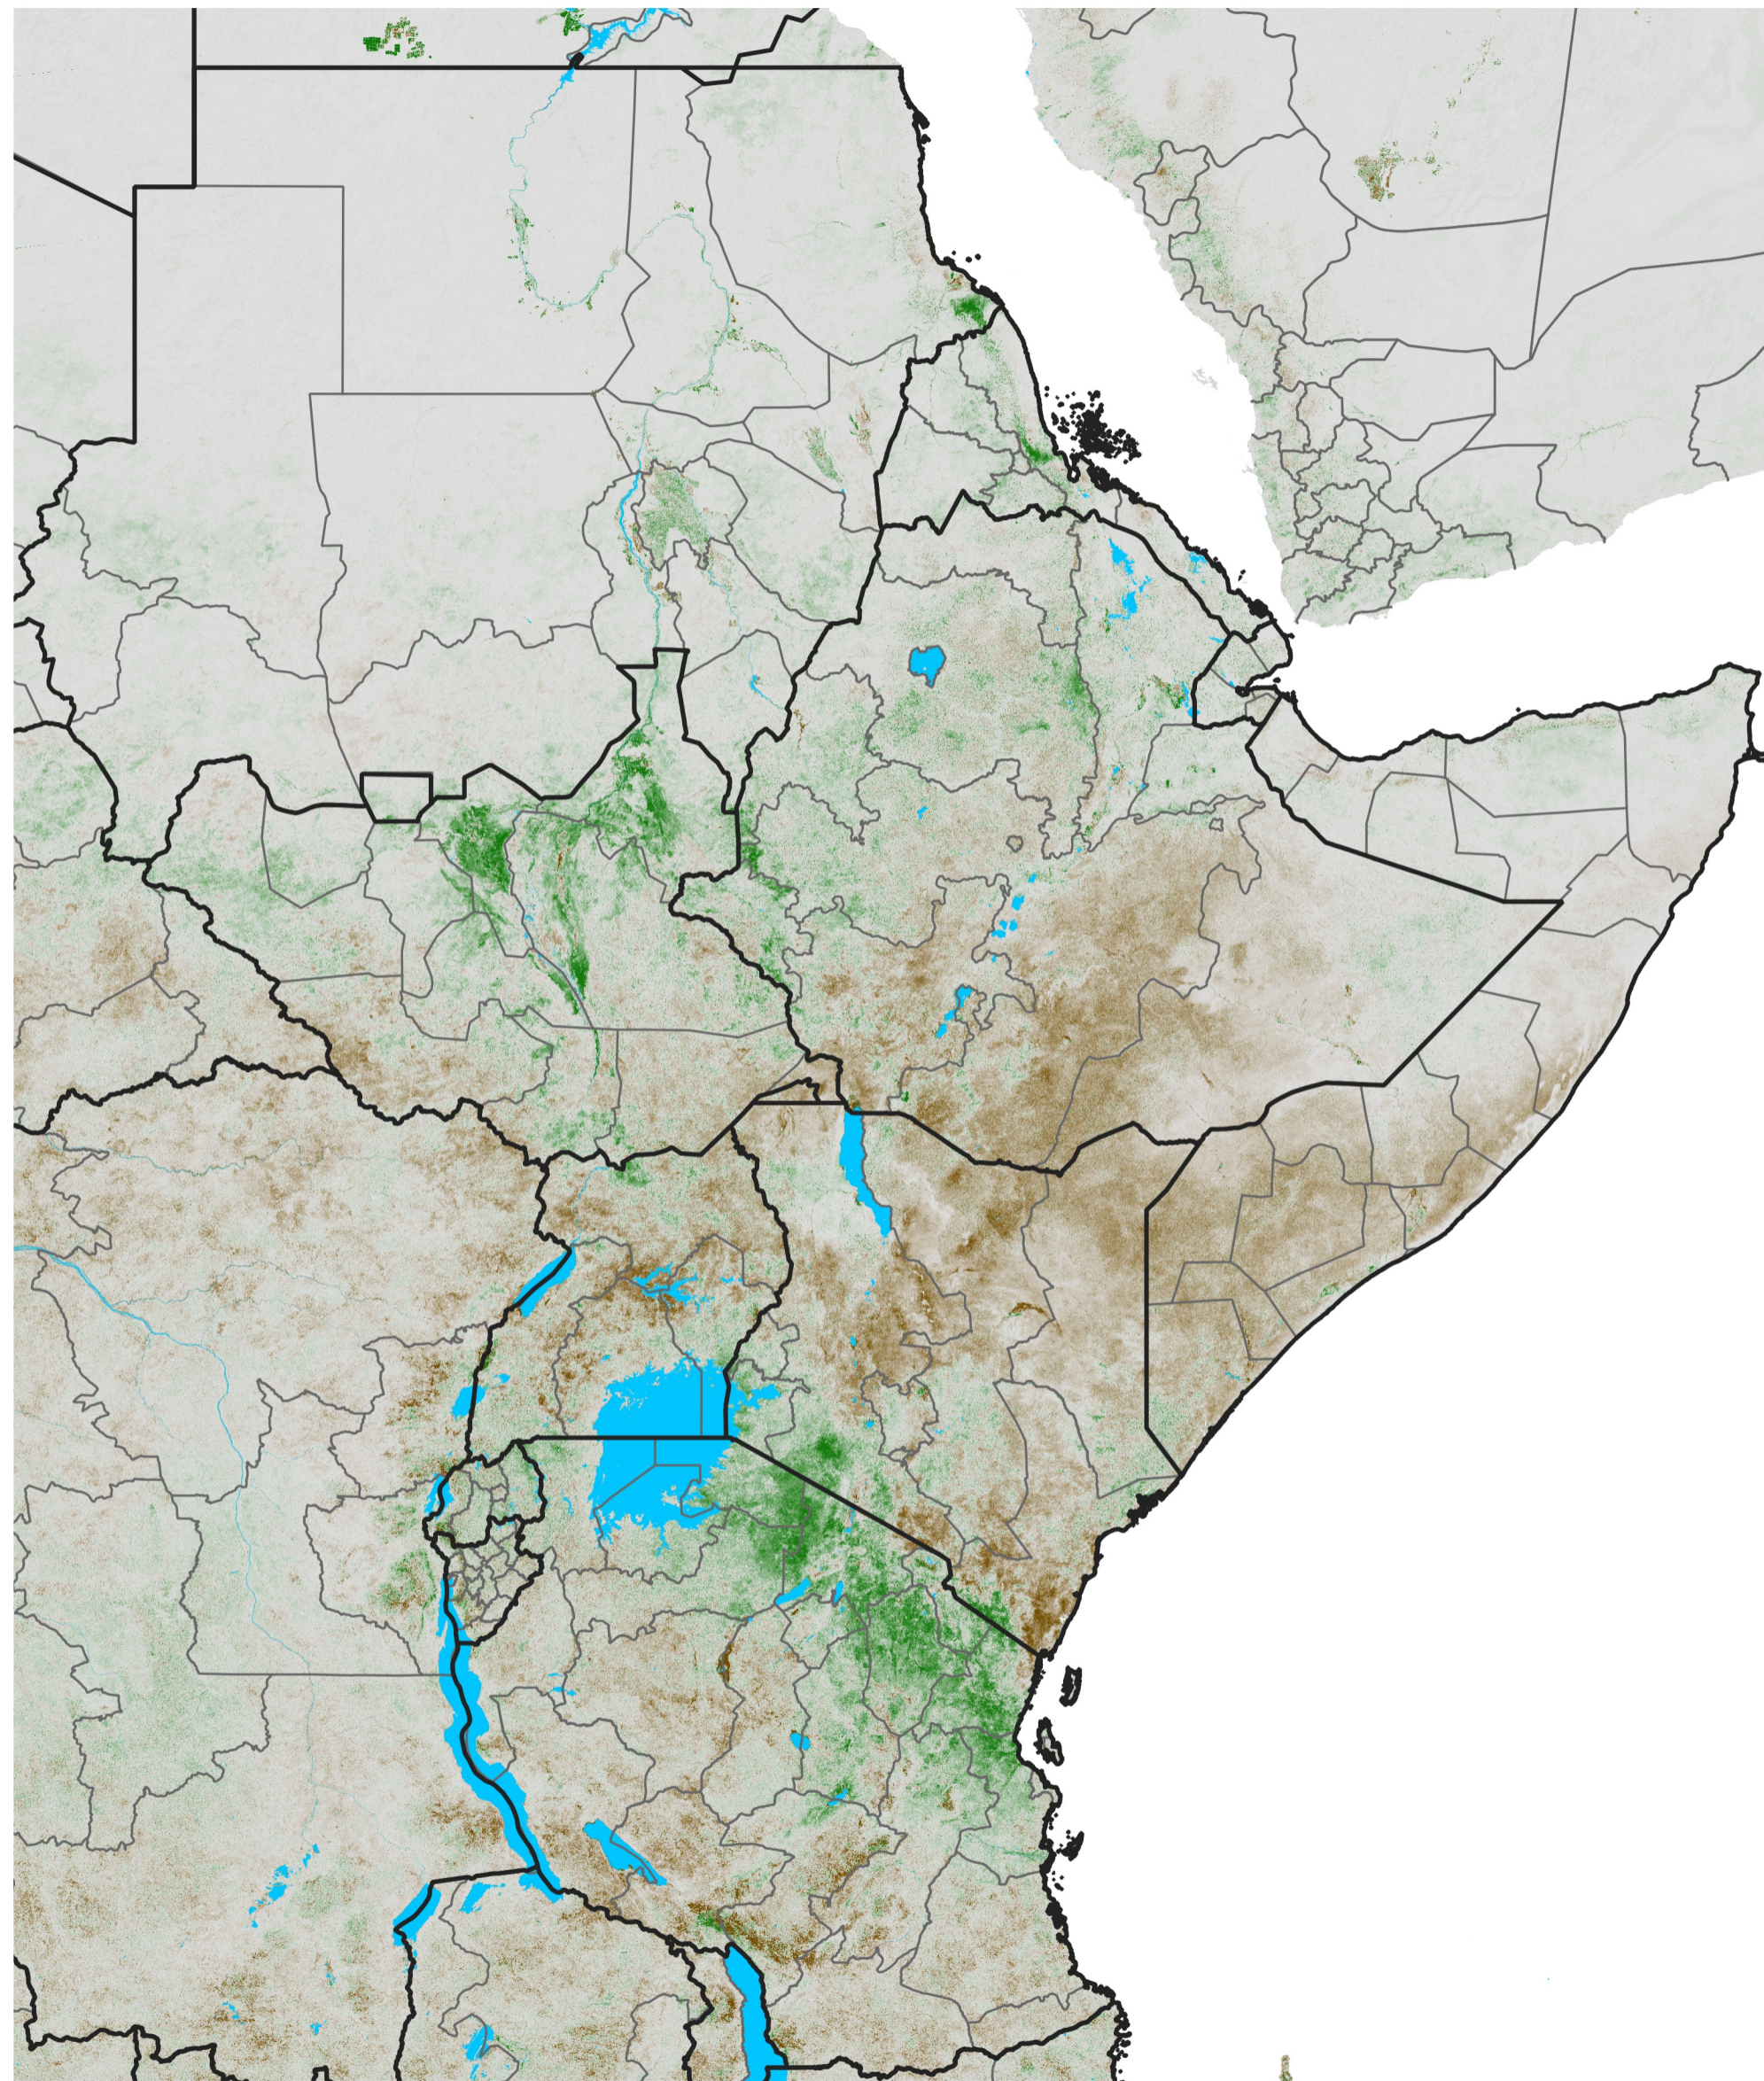

East Africa NDVI Anomaly

2022 minus Mean (2012 - 2021)

Period 15 / Mar 06 - 15, 2022

NDVI Anomaly

< -0.3 -0.2 -0.1 -0.05 0.05 0.1 0.2 >0.3

Negative

No Difference

Positive