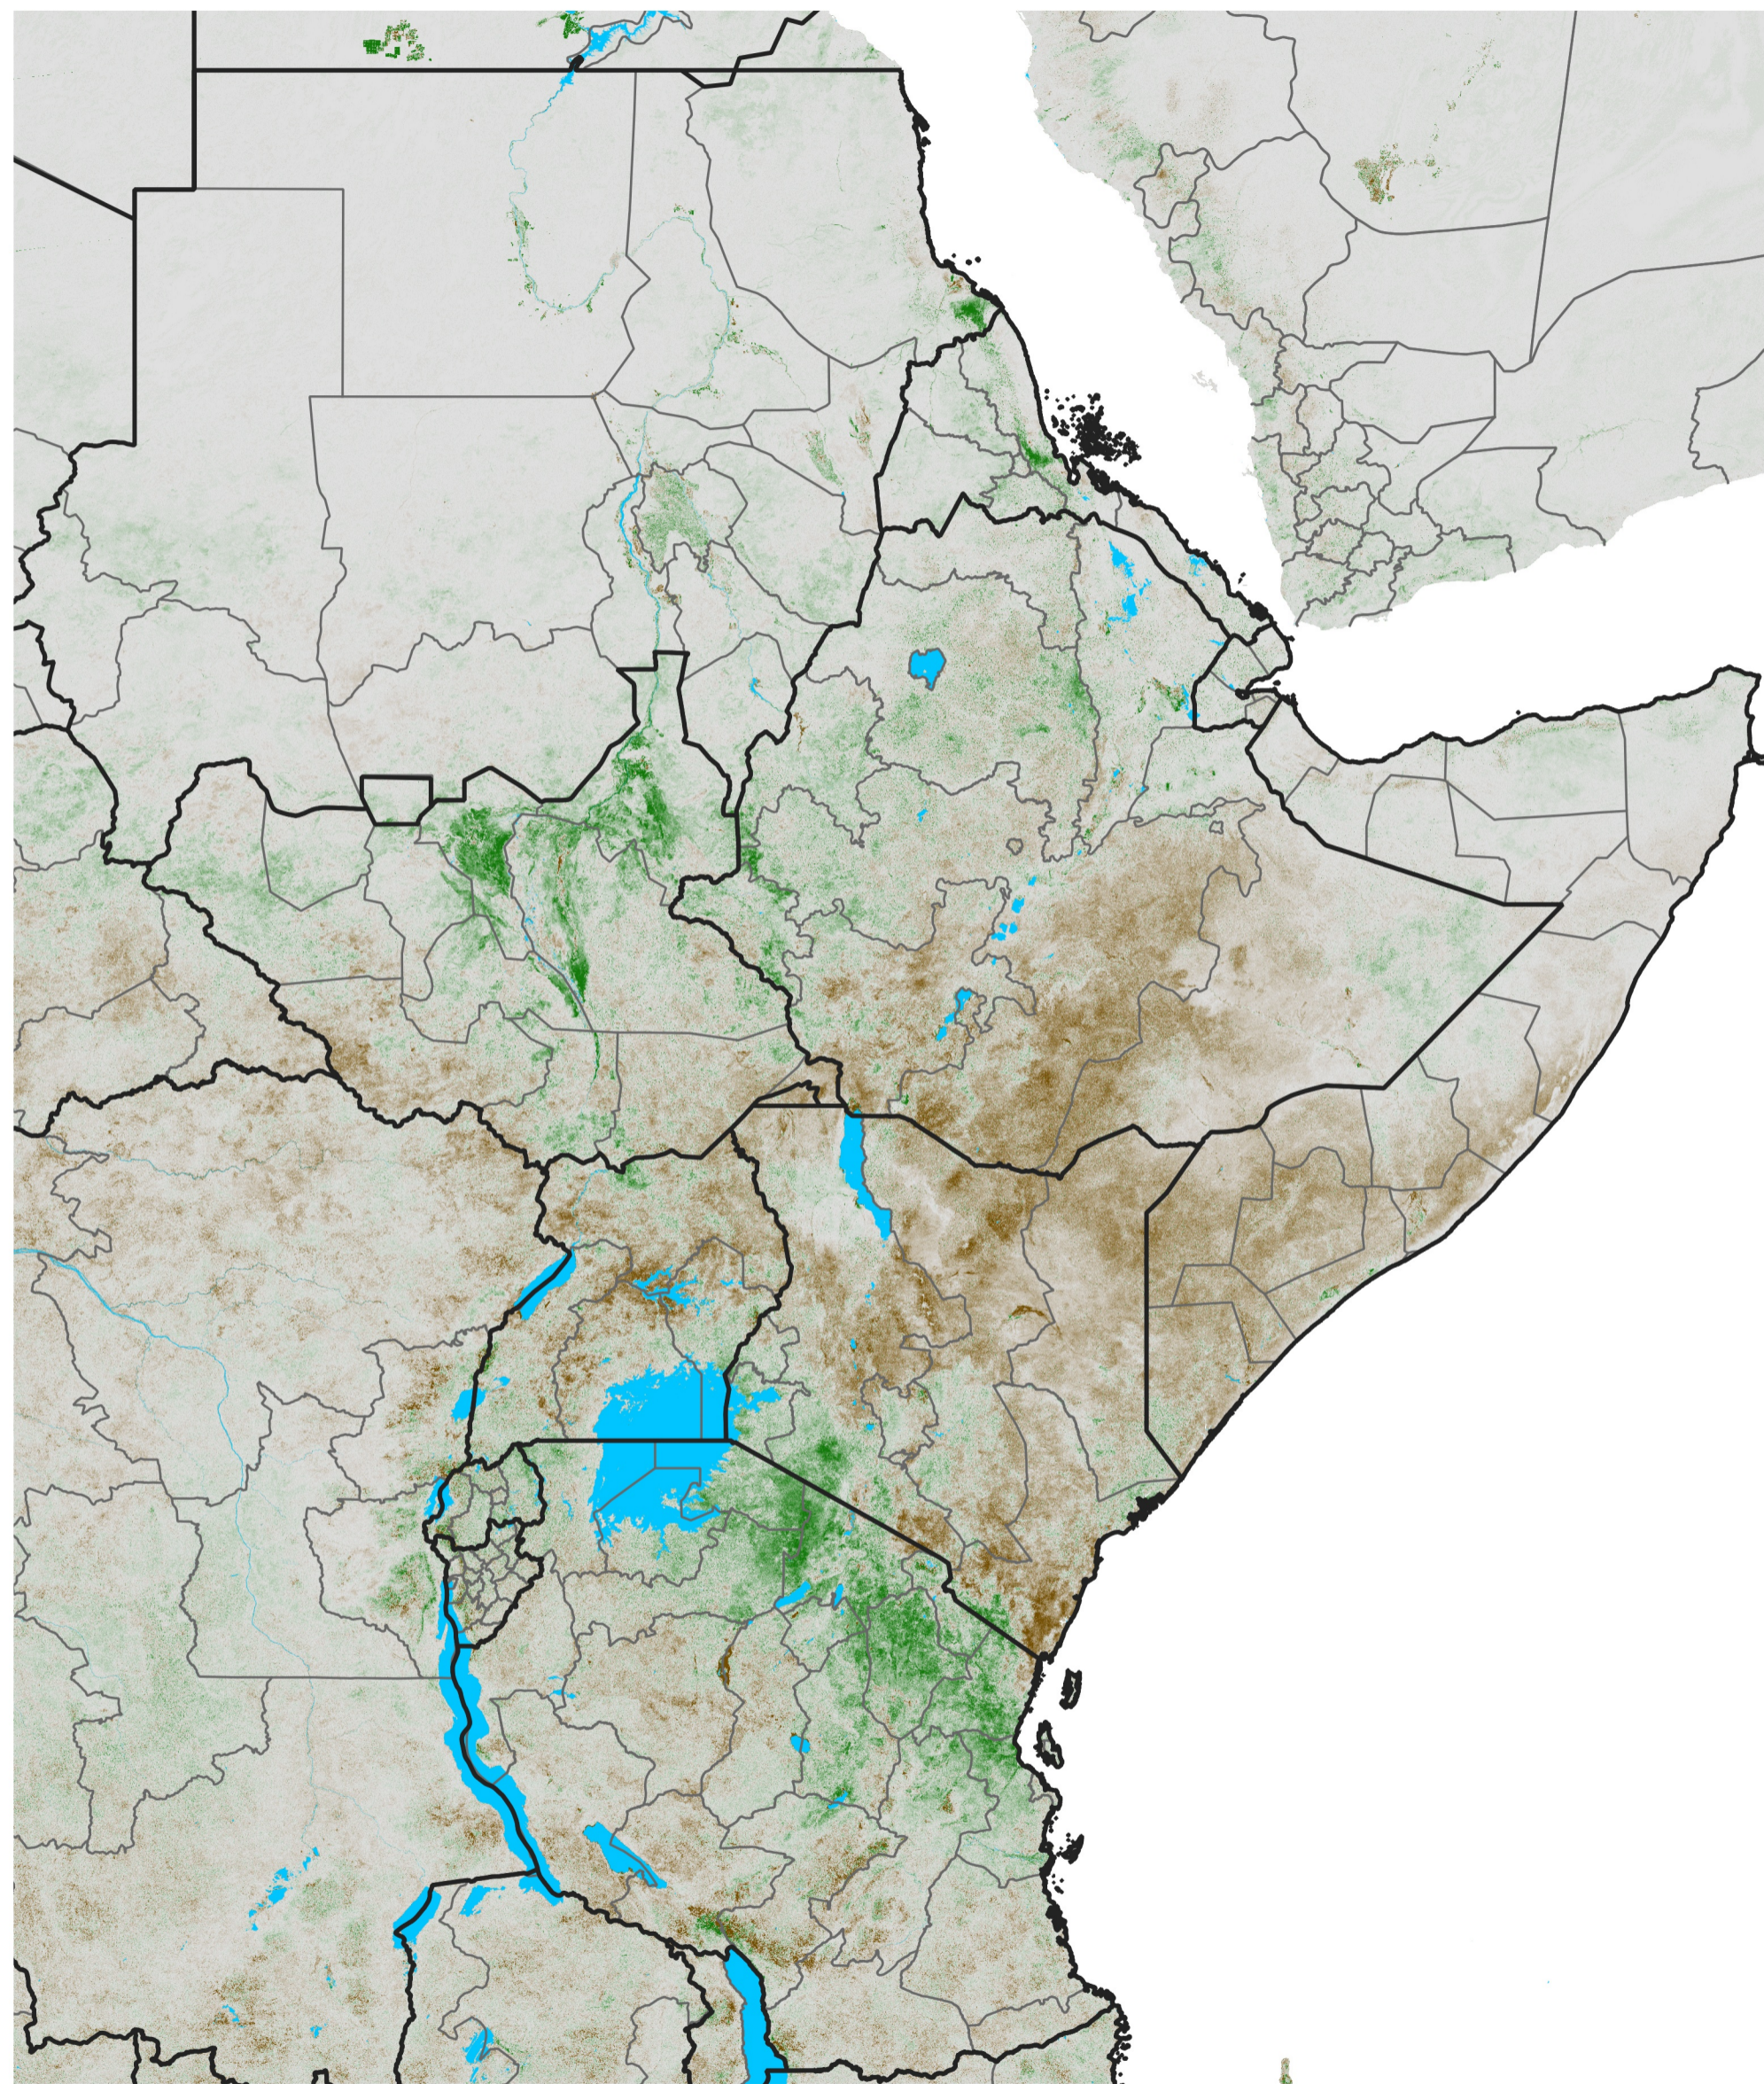

East Africa NDVI Anomaly

2022 minus Mean (2012 - 2021)

Period 16 / Mar 11 - 20, 2022

NDVI Anomaly

< -0.3 -0.2 -0.1 -0.05 0.05 0.1 0.2 >0.3

Negative

No Difference

Positive