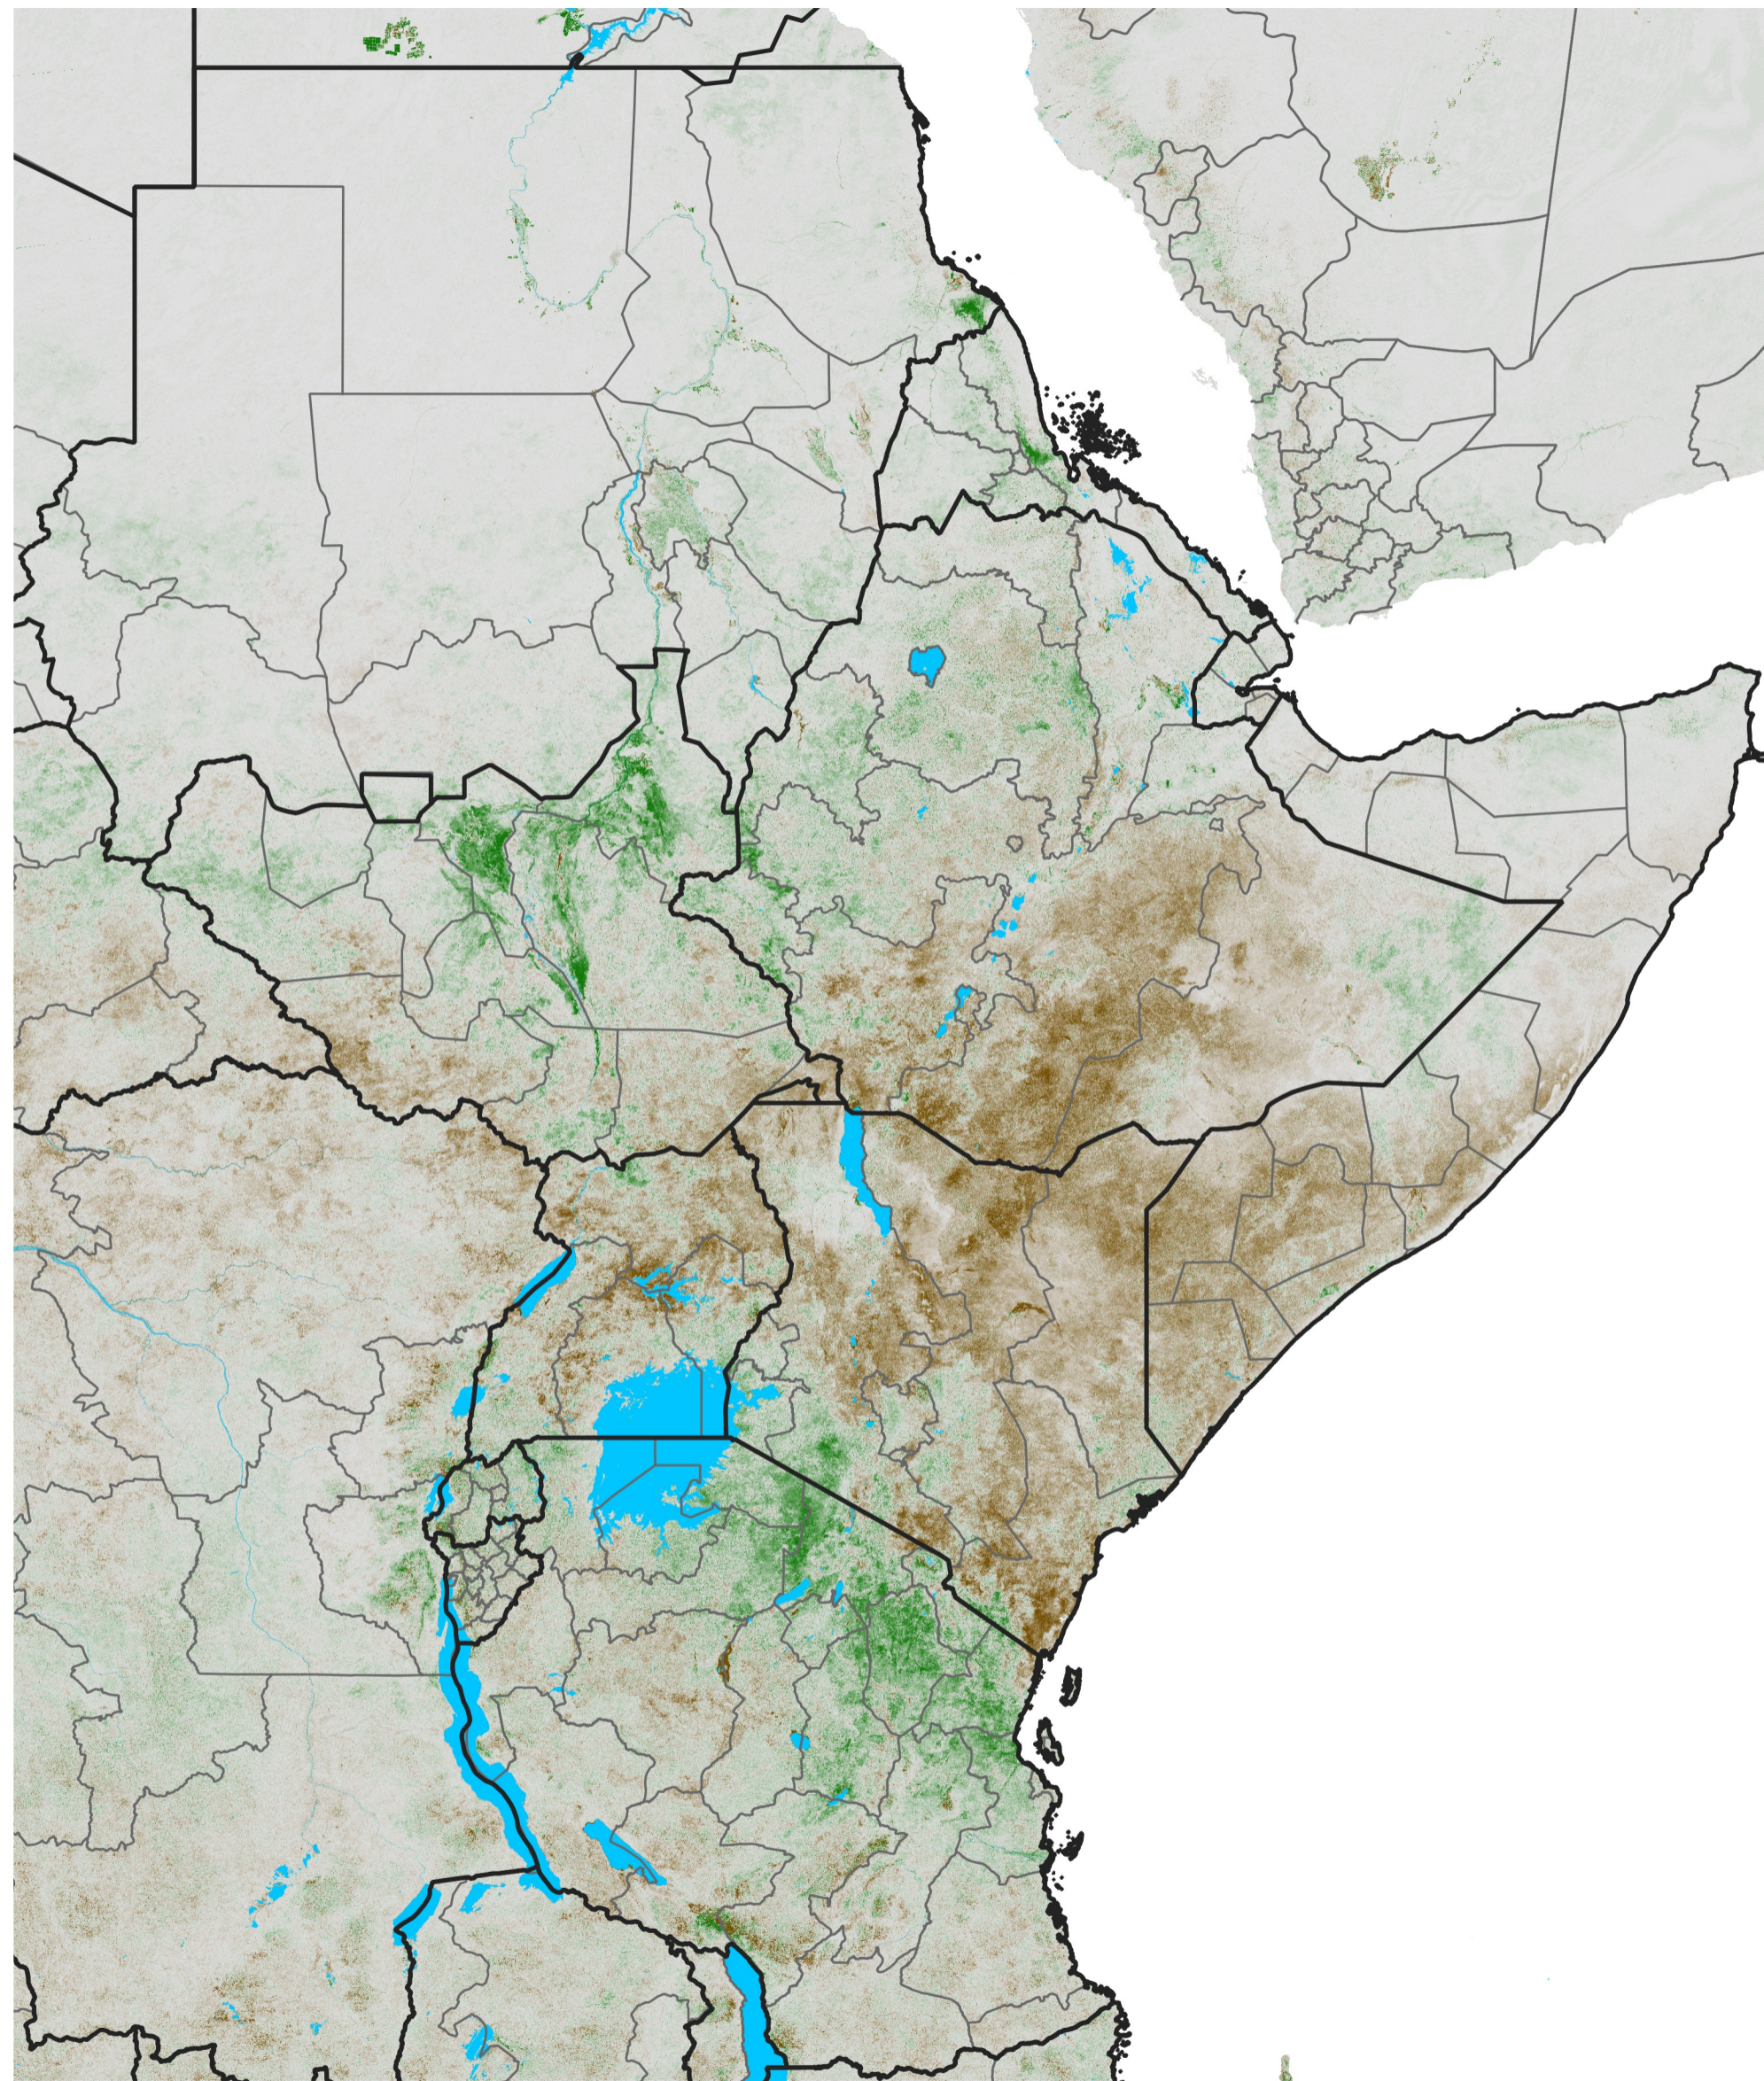

# East Africa NDVI Anomaly

2022 minus Mean (2012 - 2021)

Period 17 / Mar 16 - 25, 2022

## NDVI Anomaly

< -0.3   -0.2   -0.1   -0.05   0.05   0.1   0.2   >0.3

Negative

No Difference

Positive