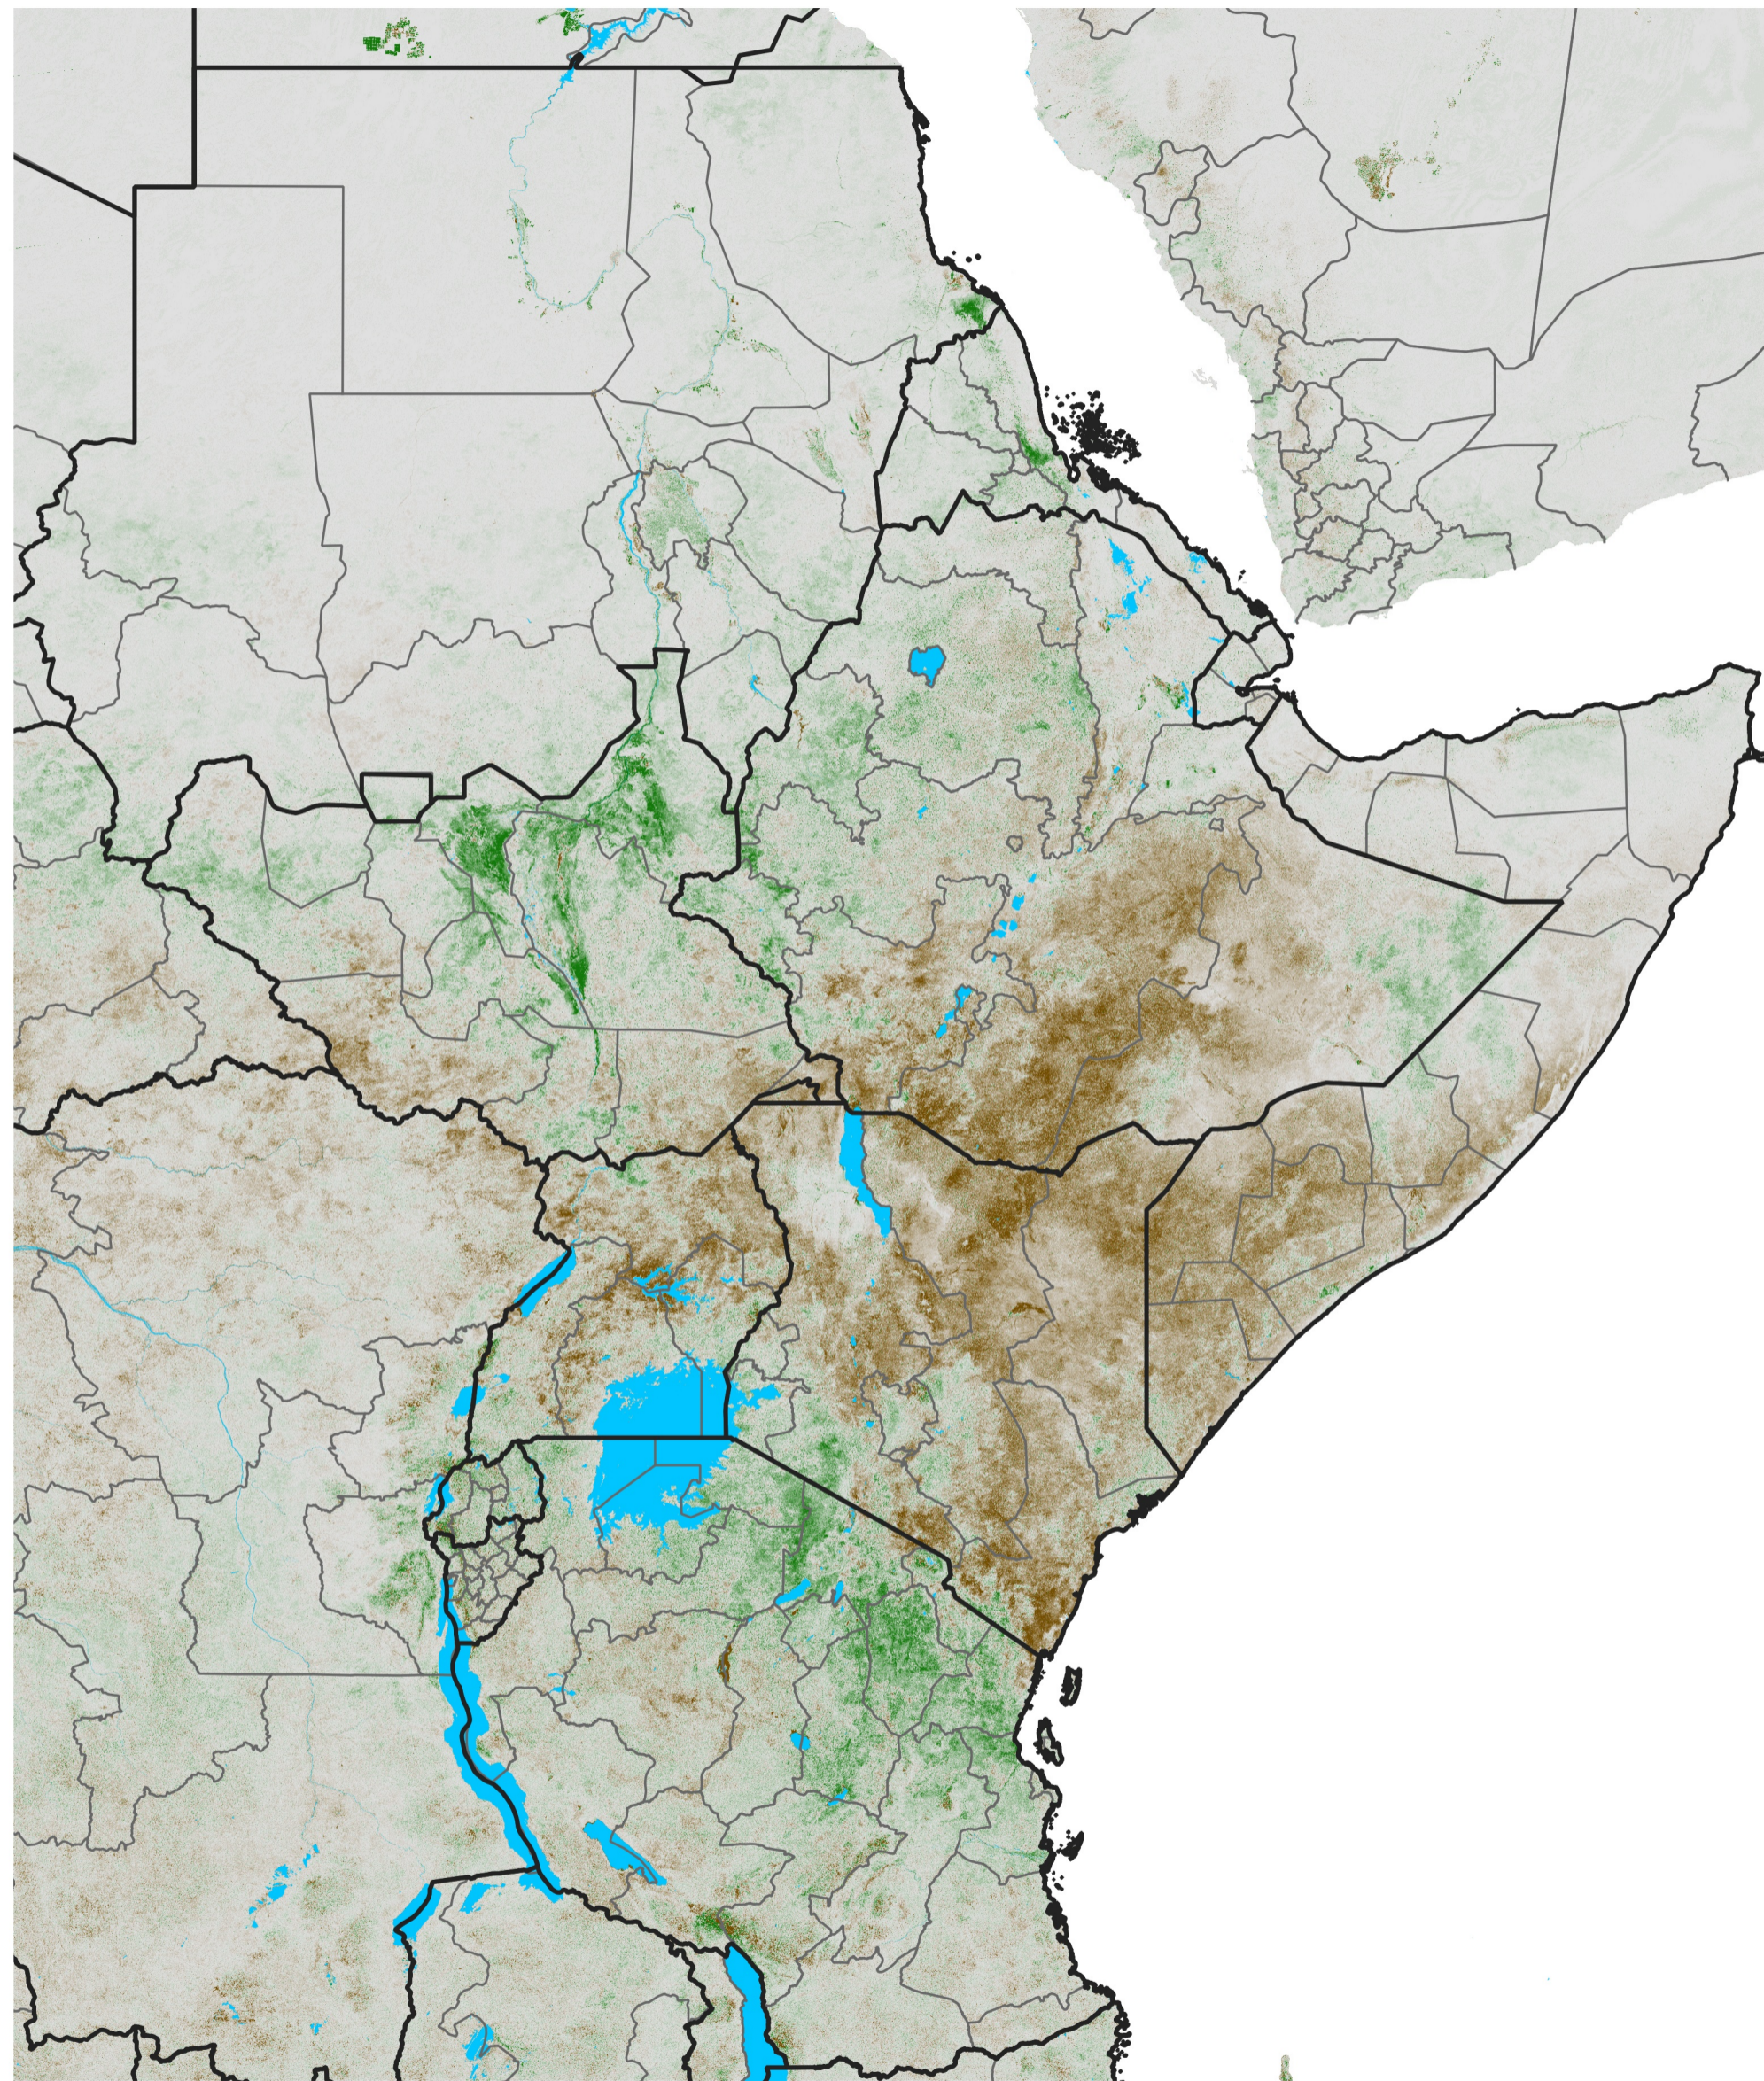

East Africa NDVI Anomaly

2022 minus Mean (2012 - 2021)

Period 18 / Mar 21 - 31, 2022

NDVI Anomaly

< -0.3 -0.2 -0.1 -0.05 0.05 0.1 0.2 >0.3

Negative

No Difference

Positive