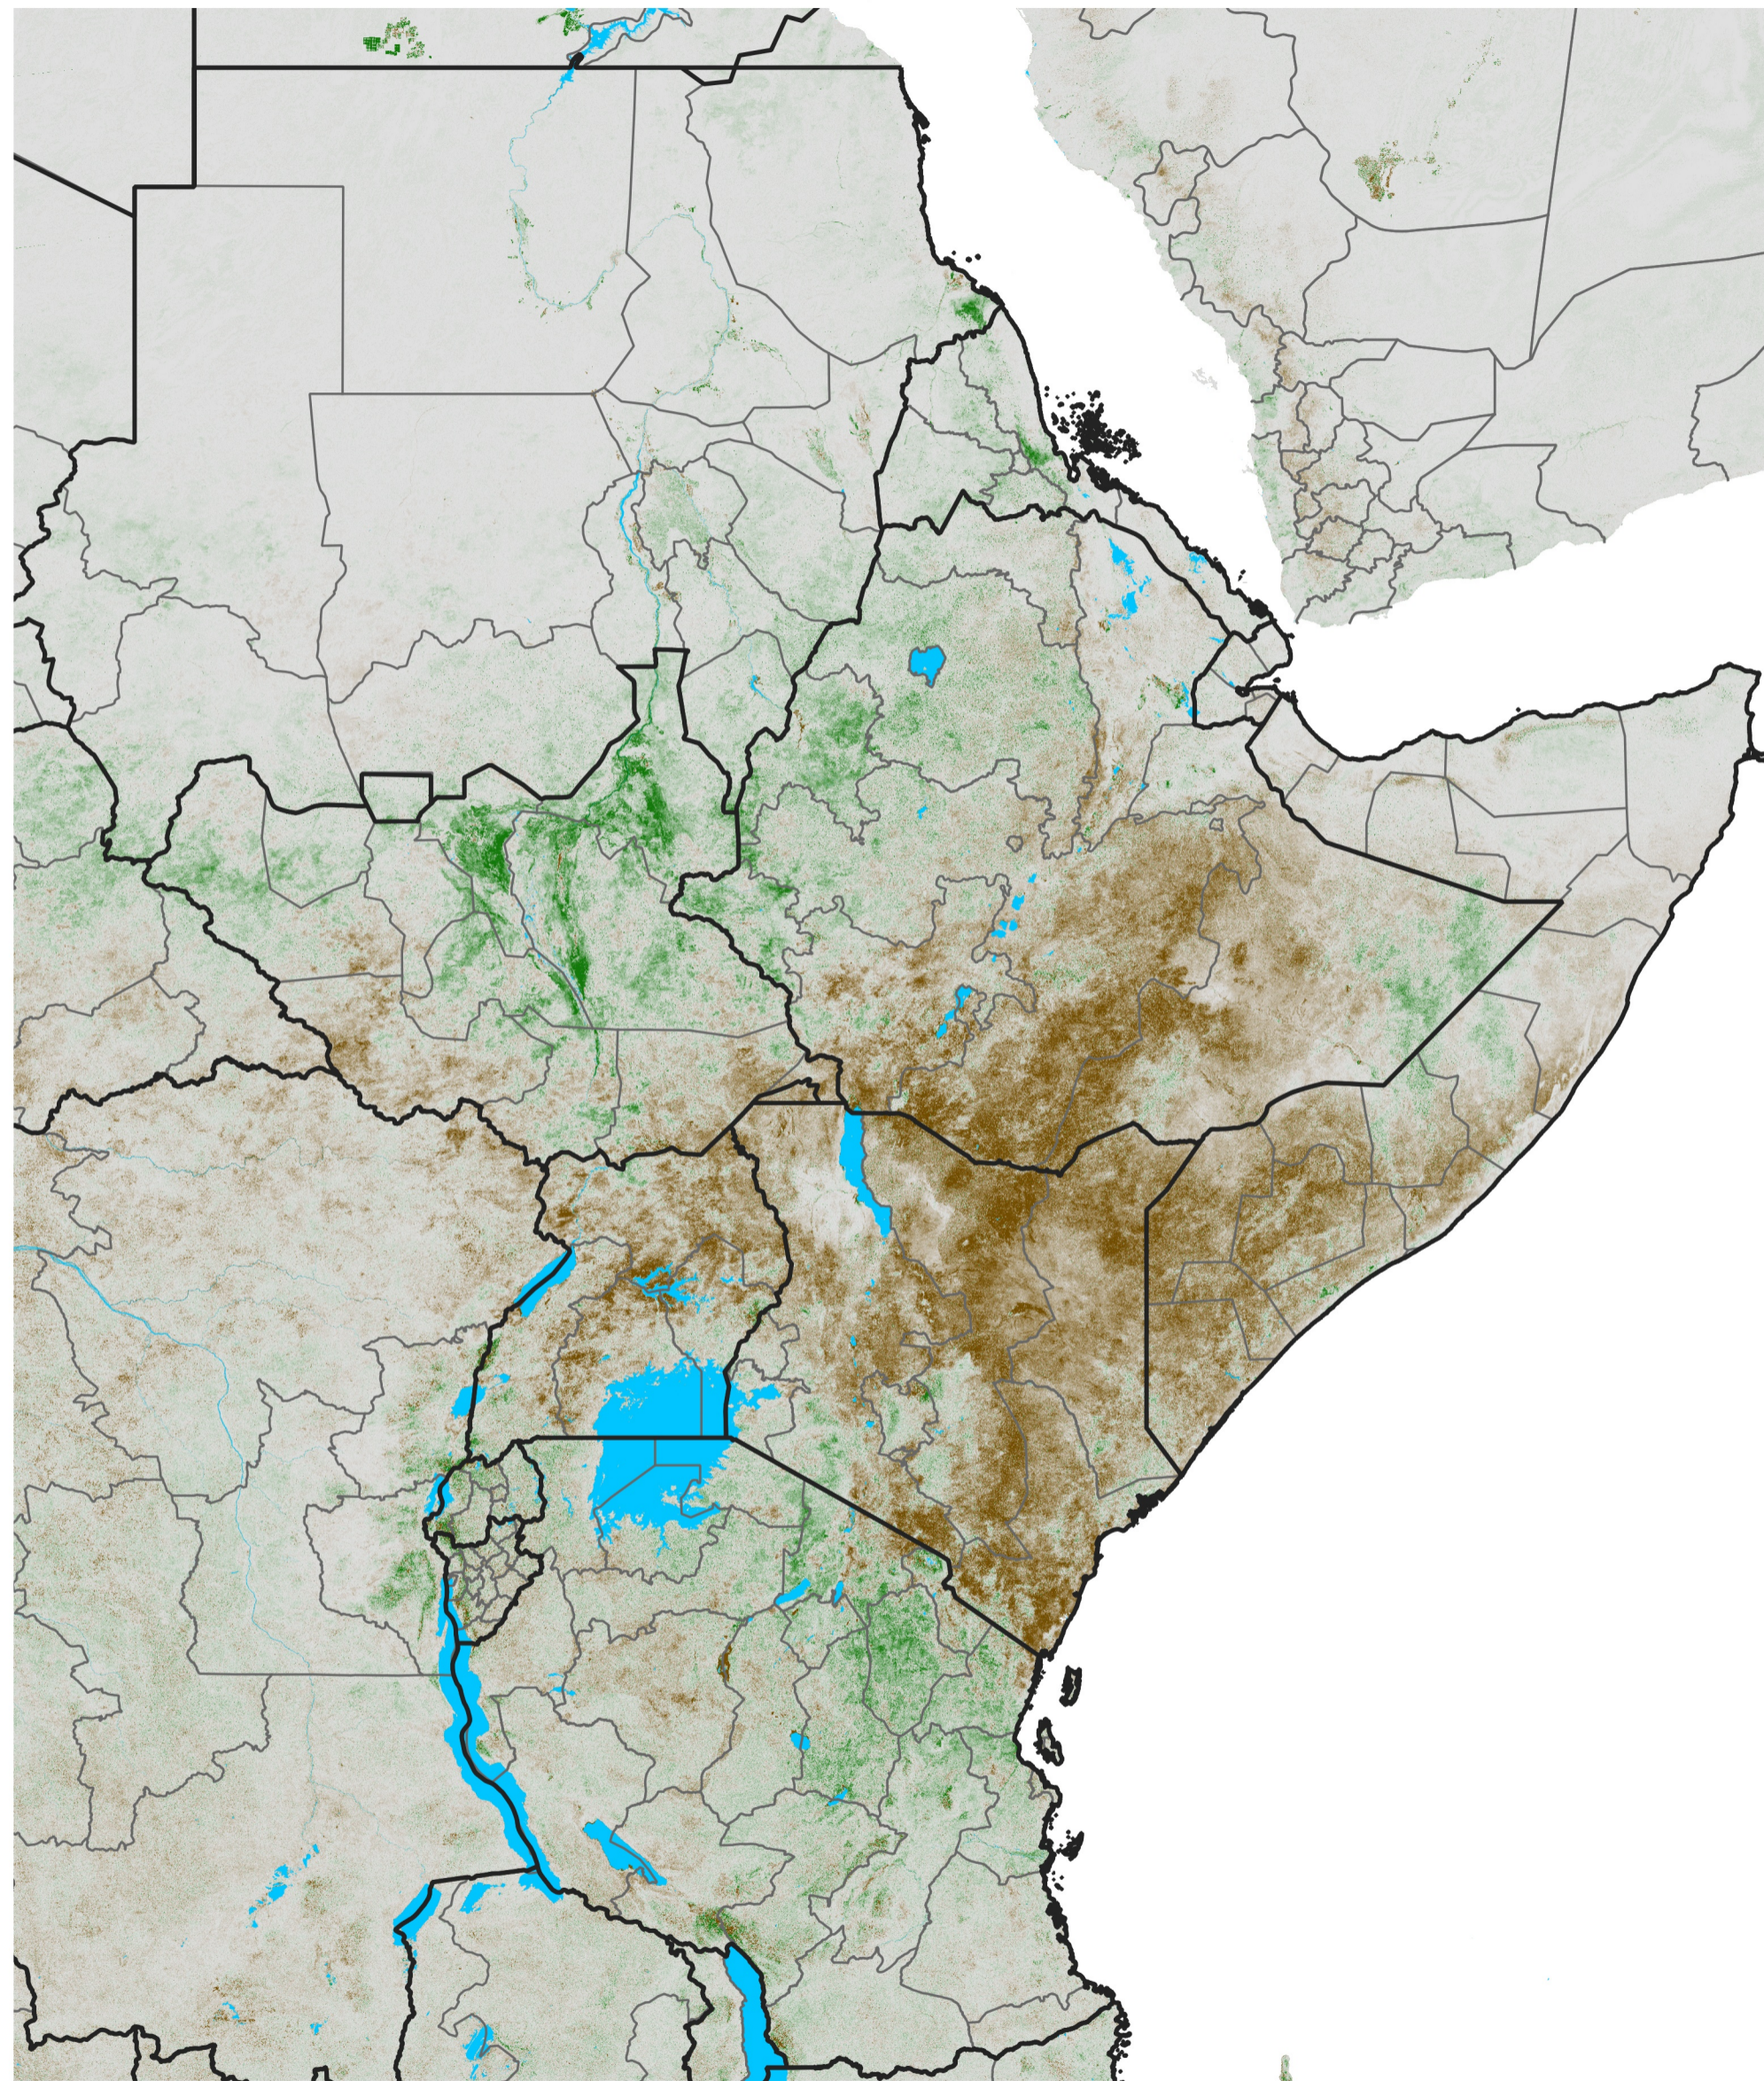

East Africa NDVI Anomaly

2022 minus Mean (2012 - 2021)

Period 20 / Apr 01 - 10, 2022

NDVI Anomaly

< -0.3 -0.2 -0.1 -0.05 0.05 0.1 0.2 >0.3

Negative

No Difference

Positive