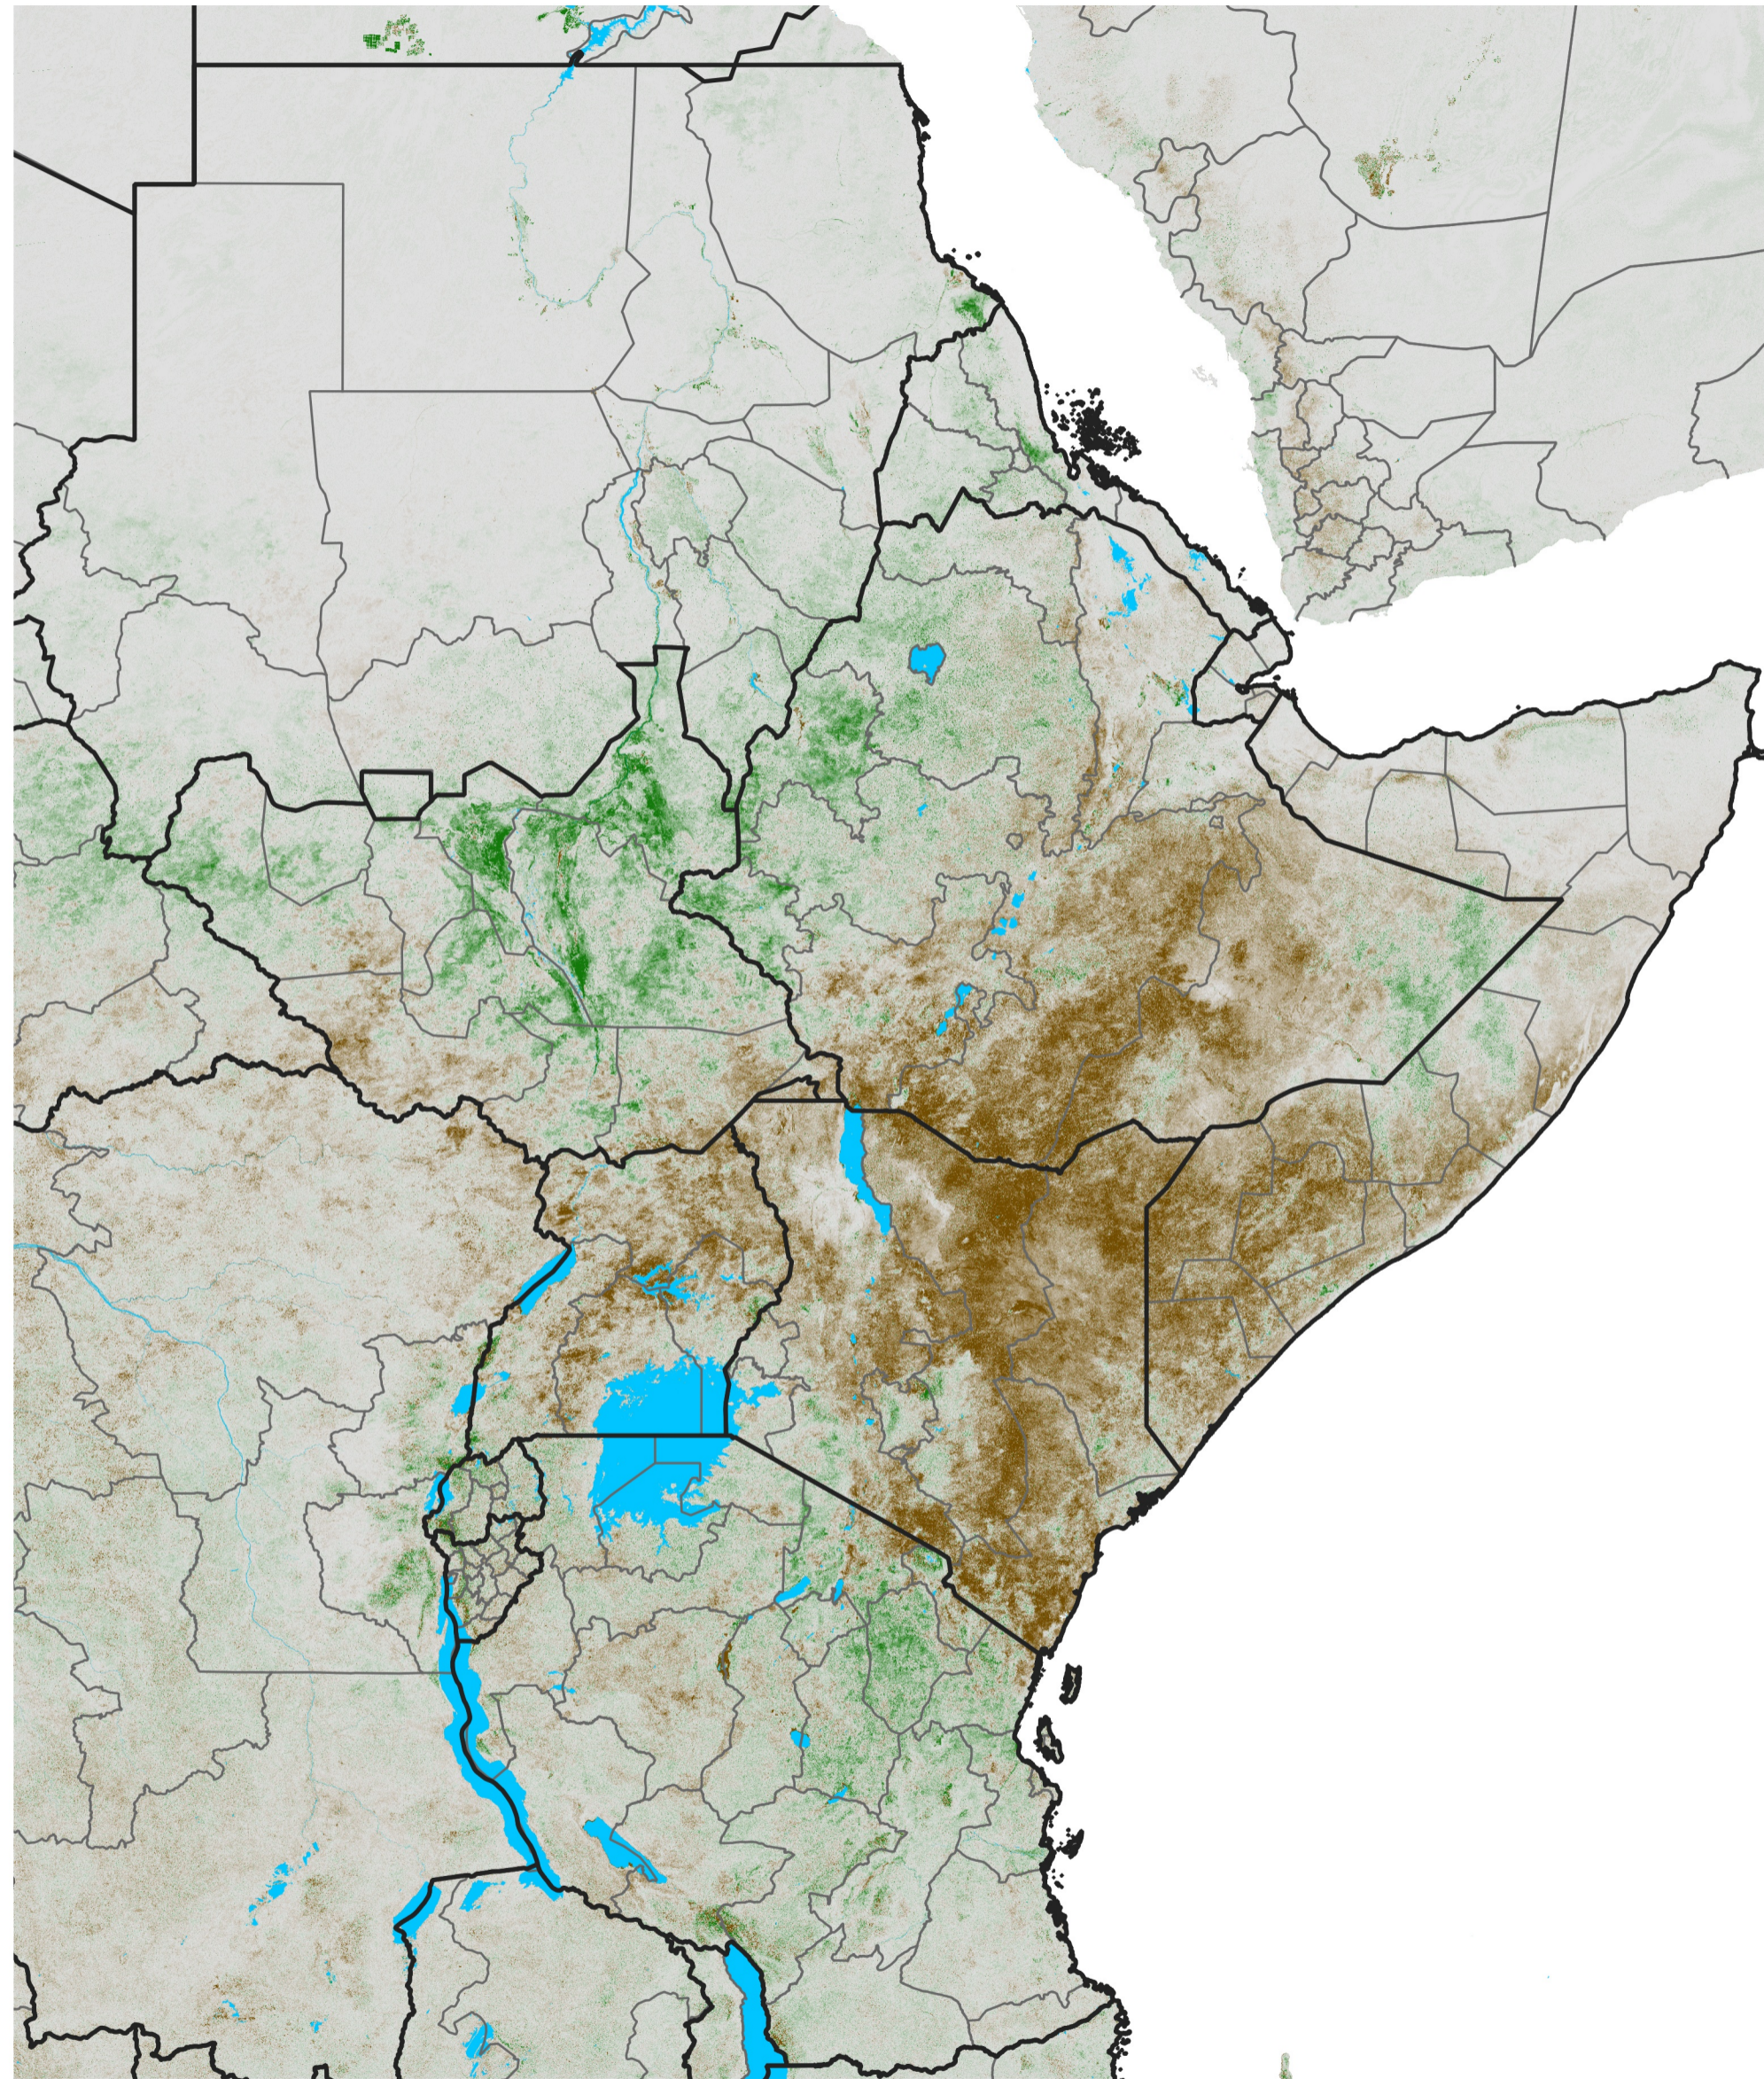

East Africa NDVI Anomaly

2022 minus Mean (2012 - 2021)

Period 21 / Apr 06 - 15, 2022

NDVI Anomaly

< -0.3 -0.2 -0.1 -0.05 0.05 0.1 0.2 >0.3

Negative

No Difference

Positive