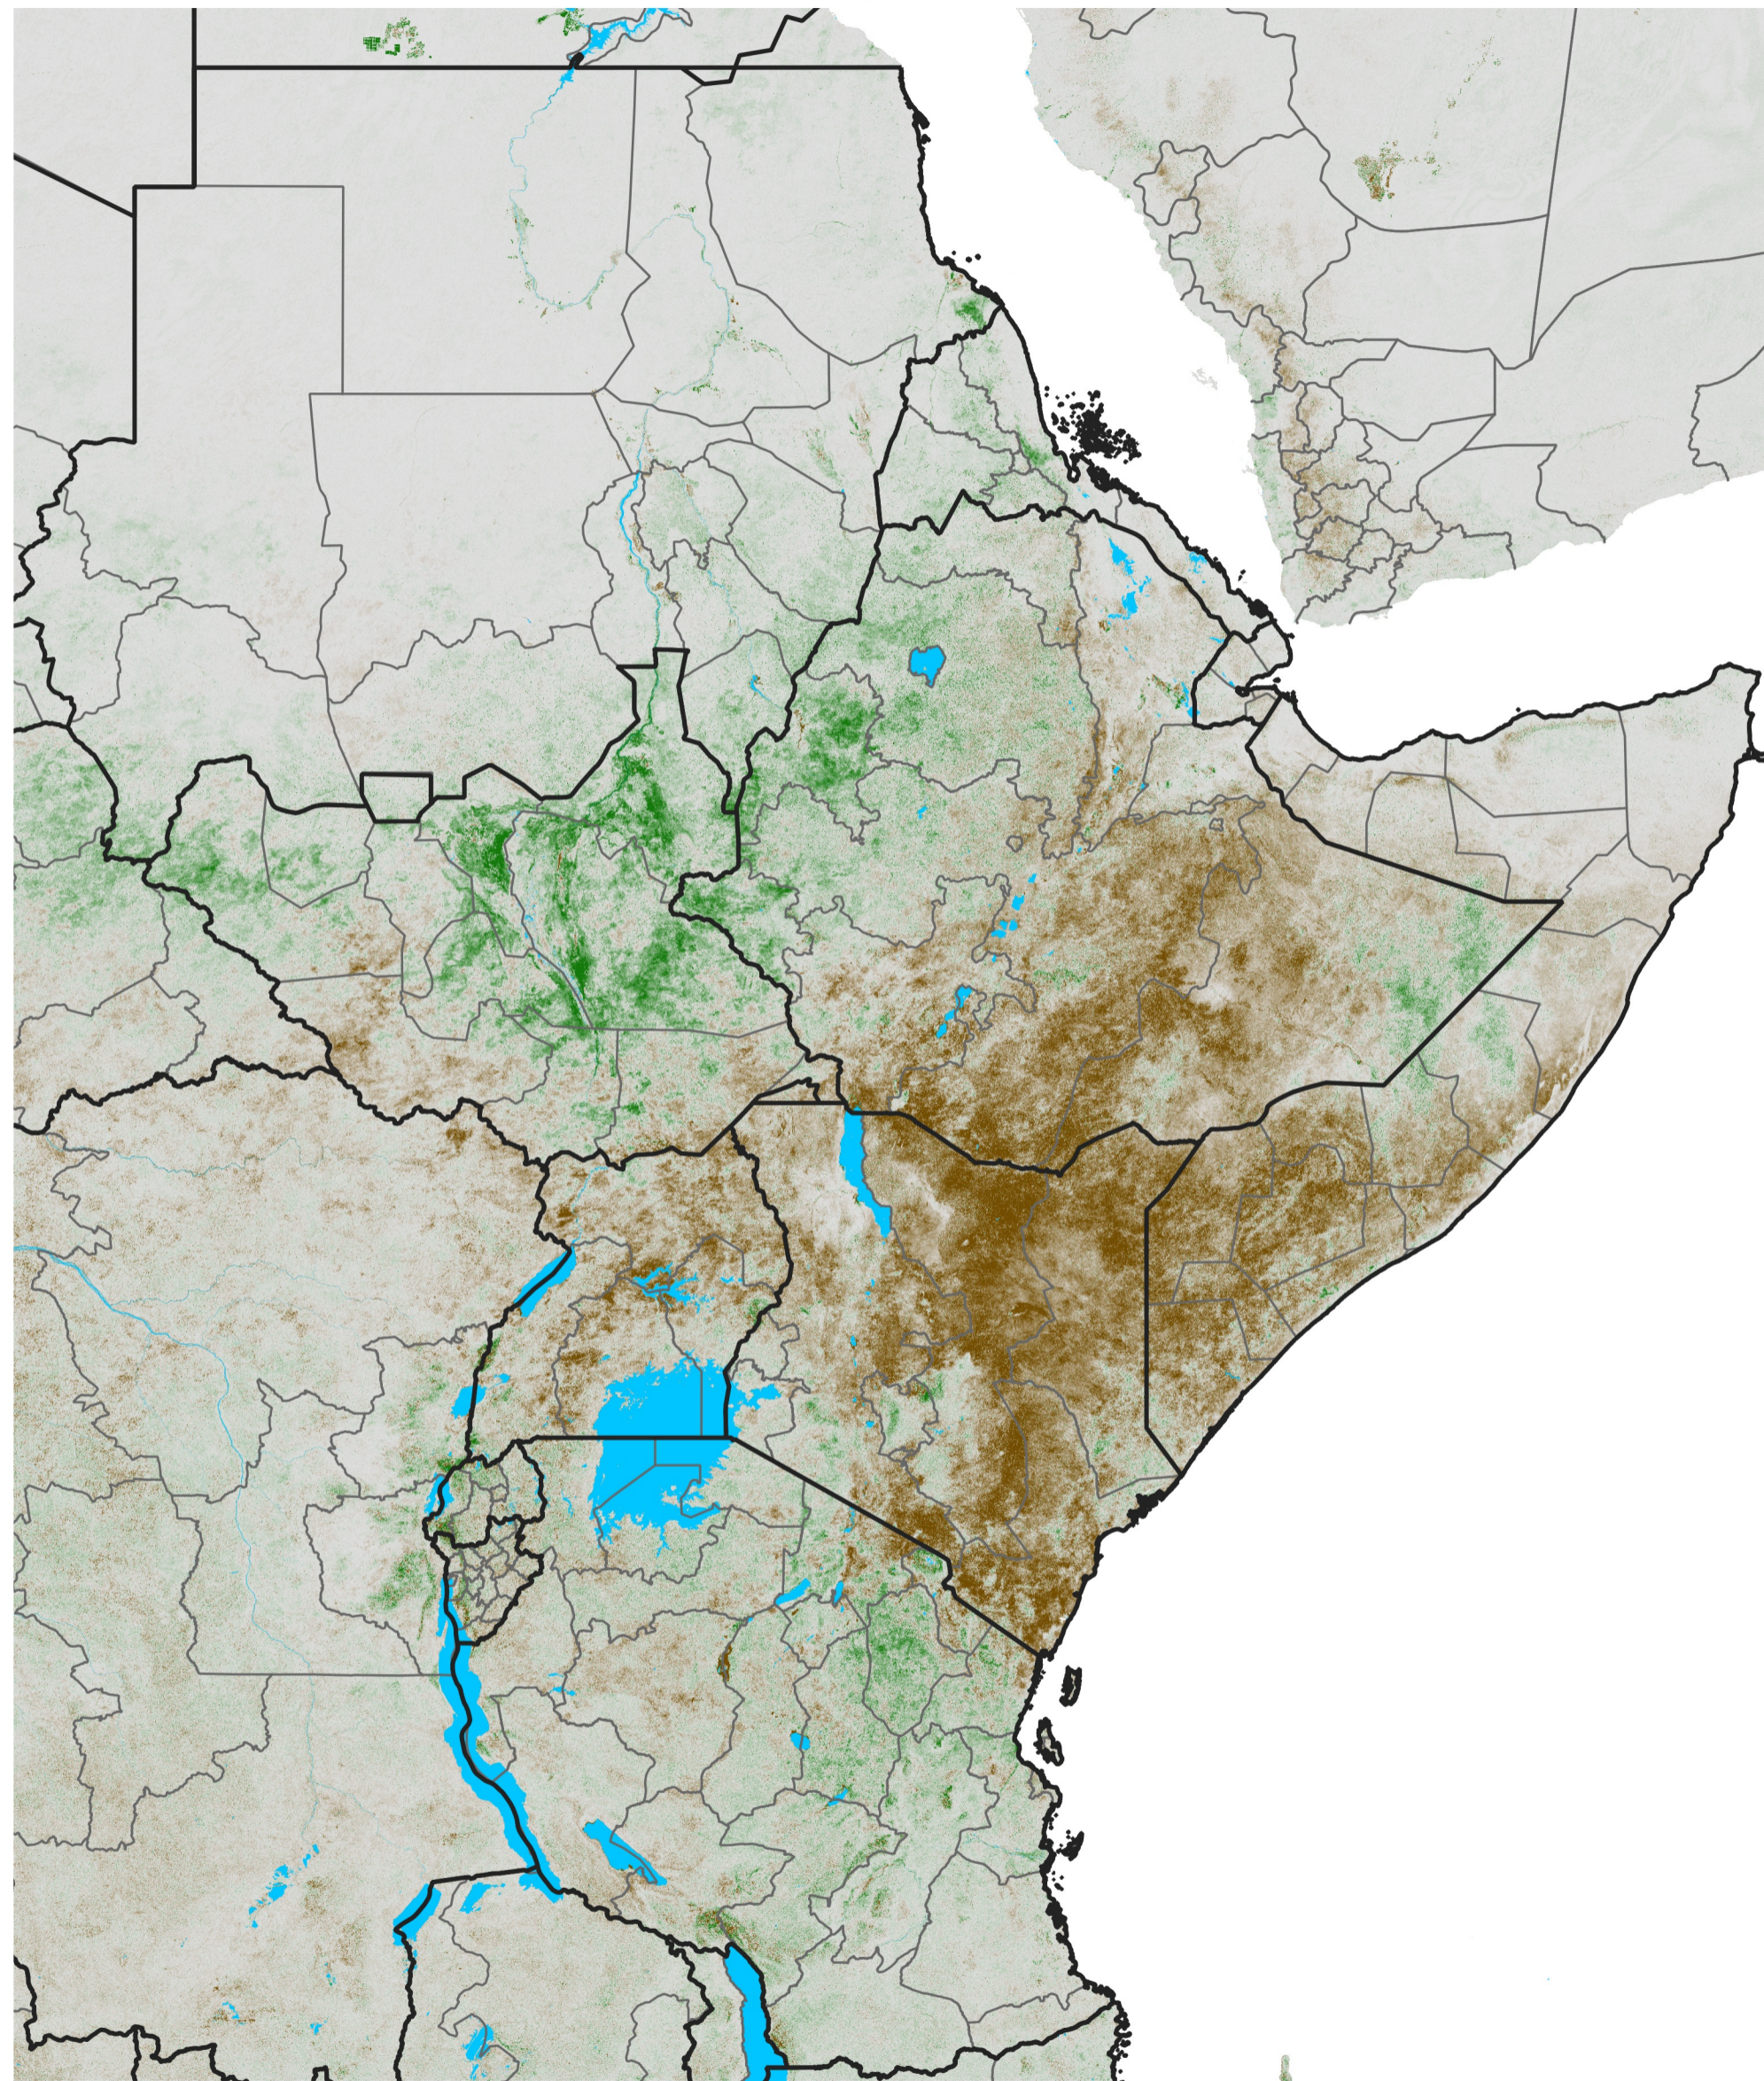

East Africa NDVI Anomaly

2022 minus Mean (2012 - 2021)

Period 22 / Apr 11 - 20, 2022

NDVI Anomaly

< -0.3 -0.2 -0.1 -0.05 0.05 0.1 0.2 >0.3

Negative

No Difference

Positive