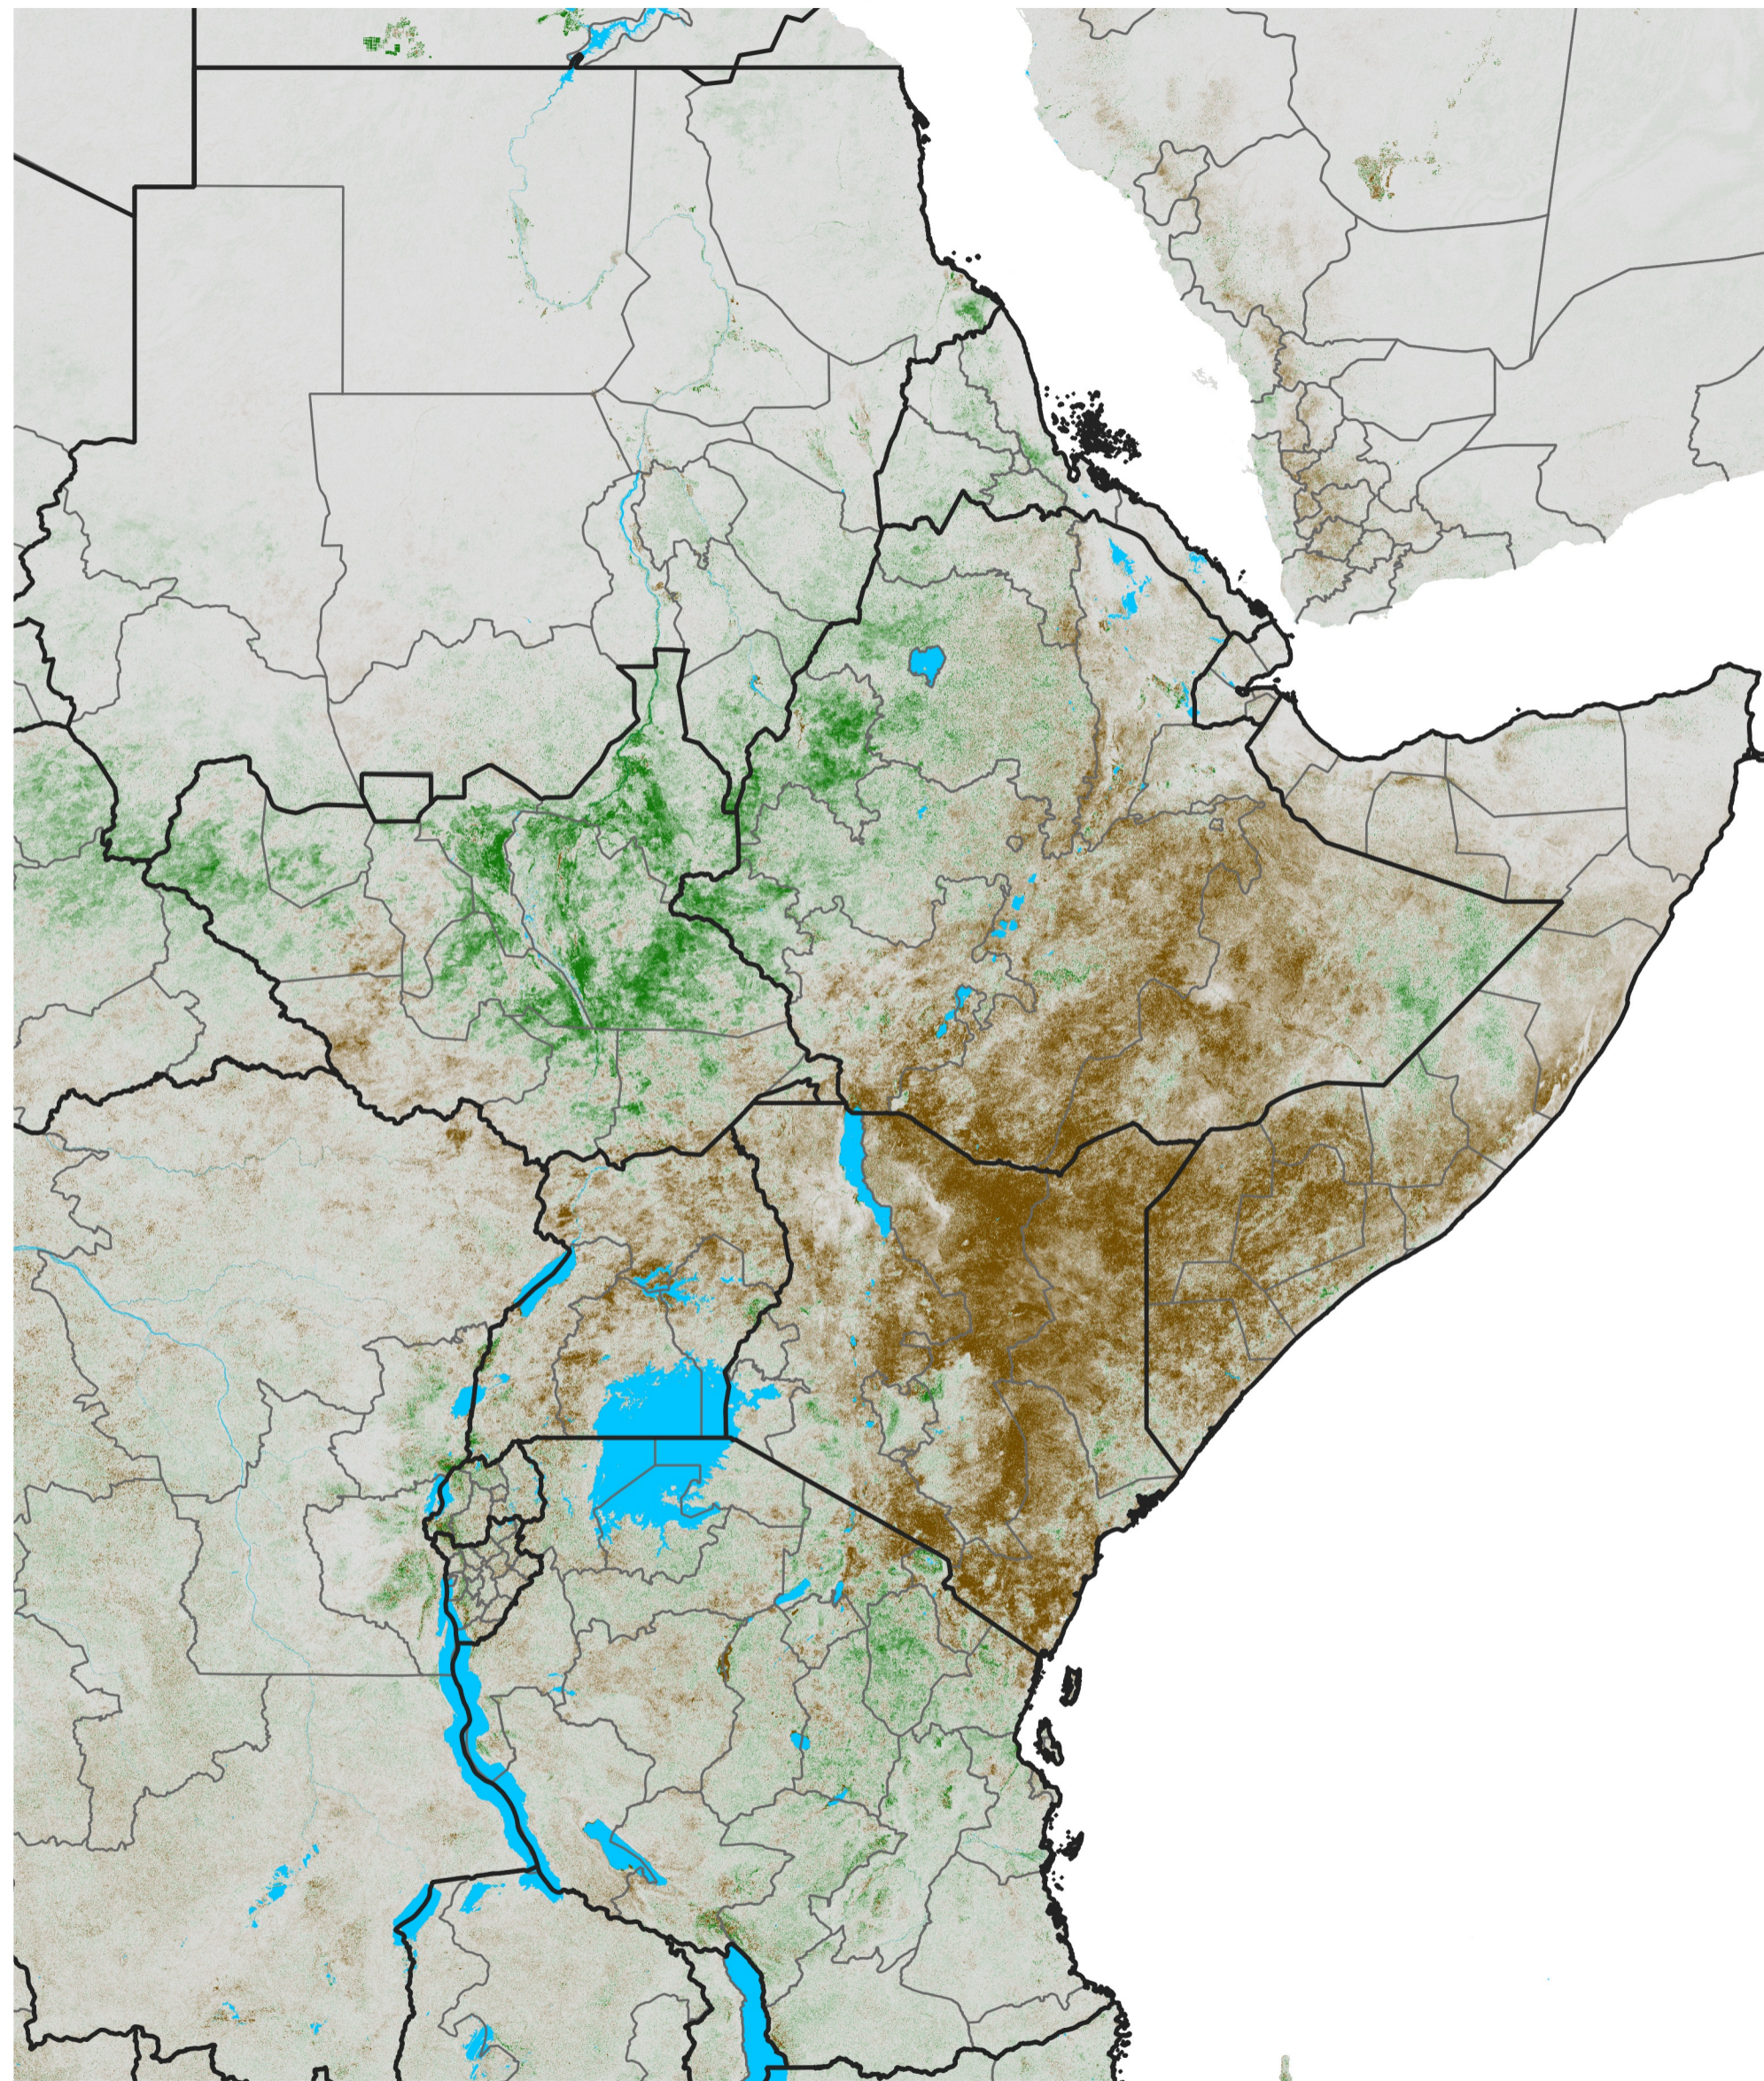

East Africa NDVI Anomaly

2022 minus Mean (2012 - 2021)

Period 23 / Apr 16 - 25, 2022

NDVI Anomaly

< -0.3 -0.2 -0.1 -0.05 0.05 0.1 0.2 >0.3

Negative

No Difference

Positive