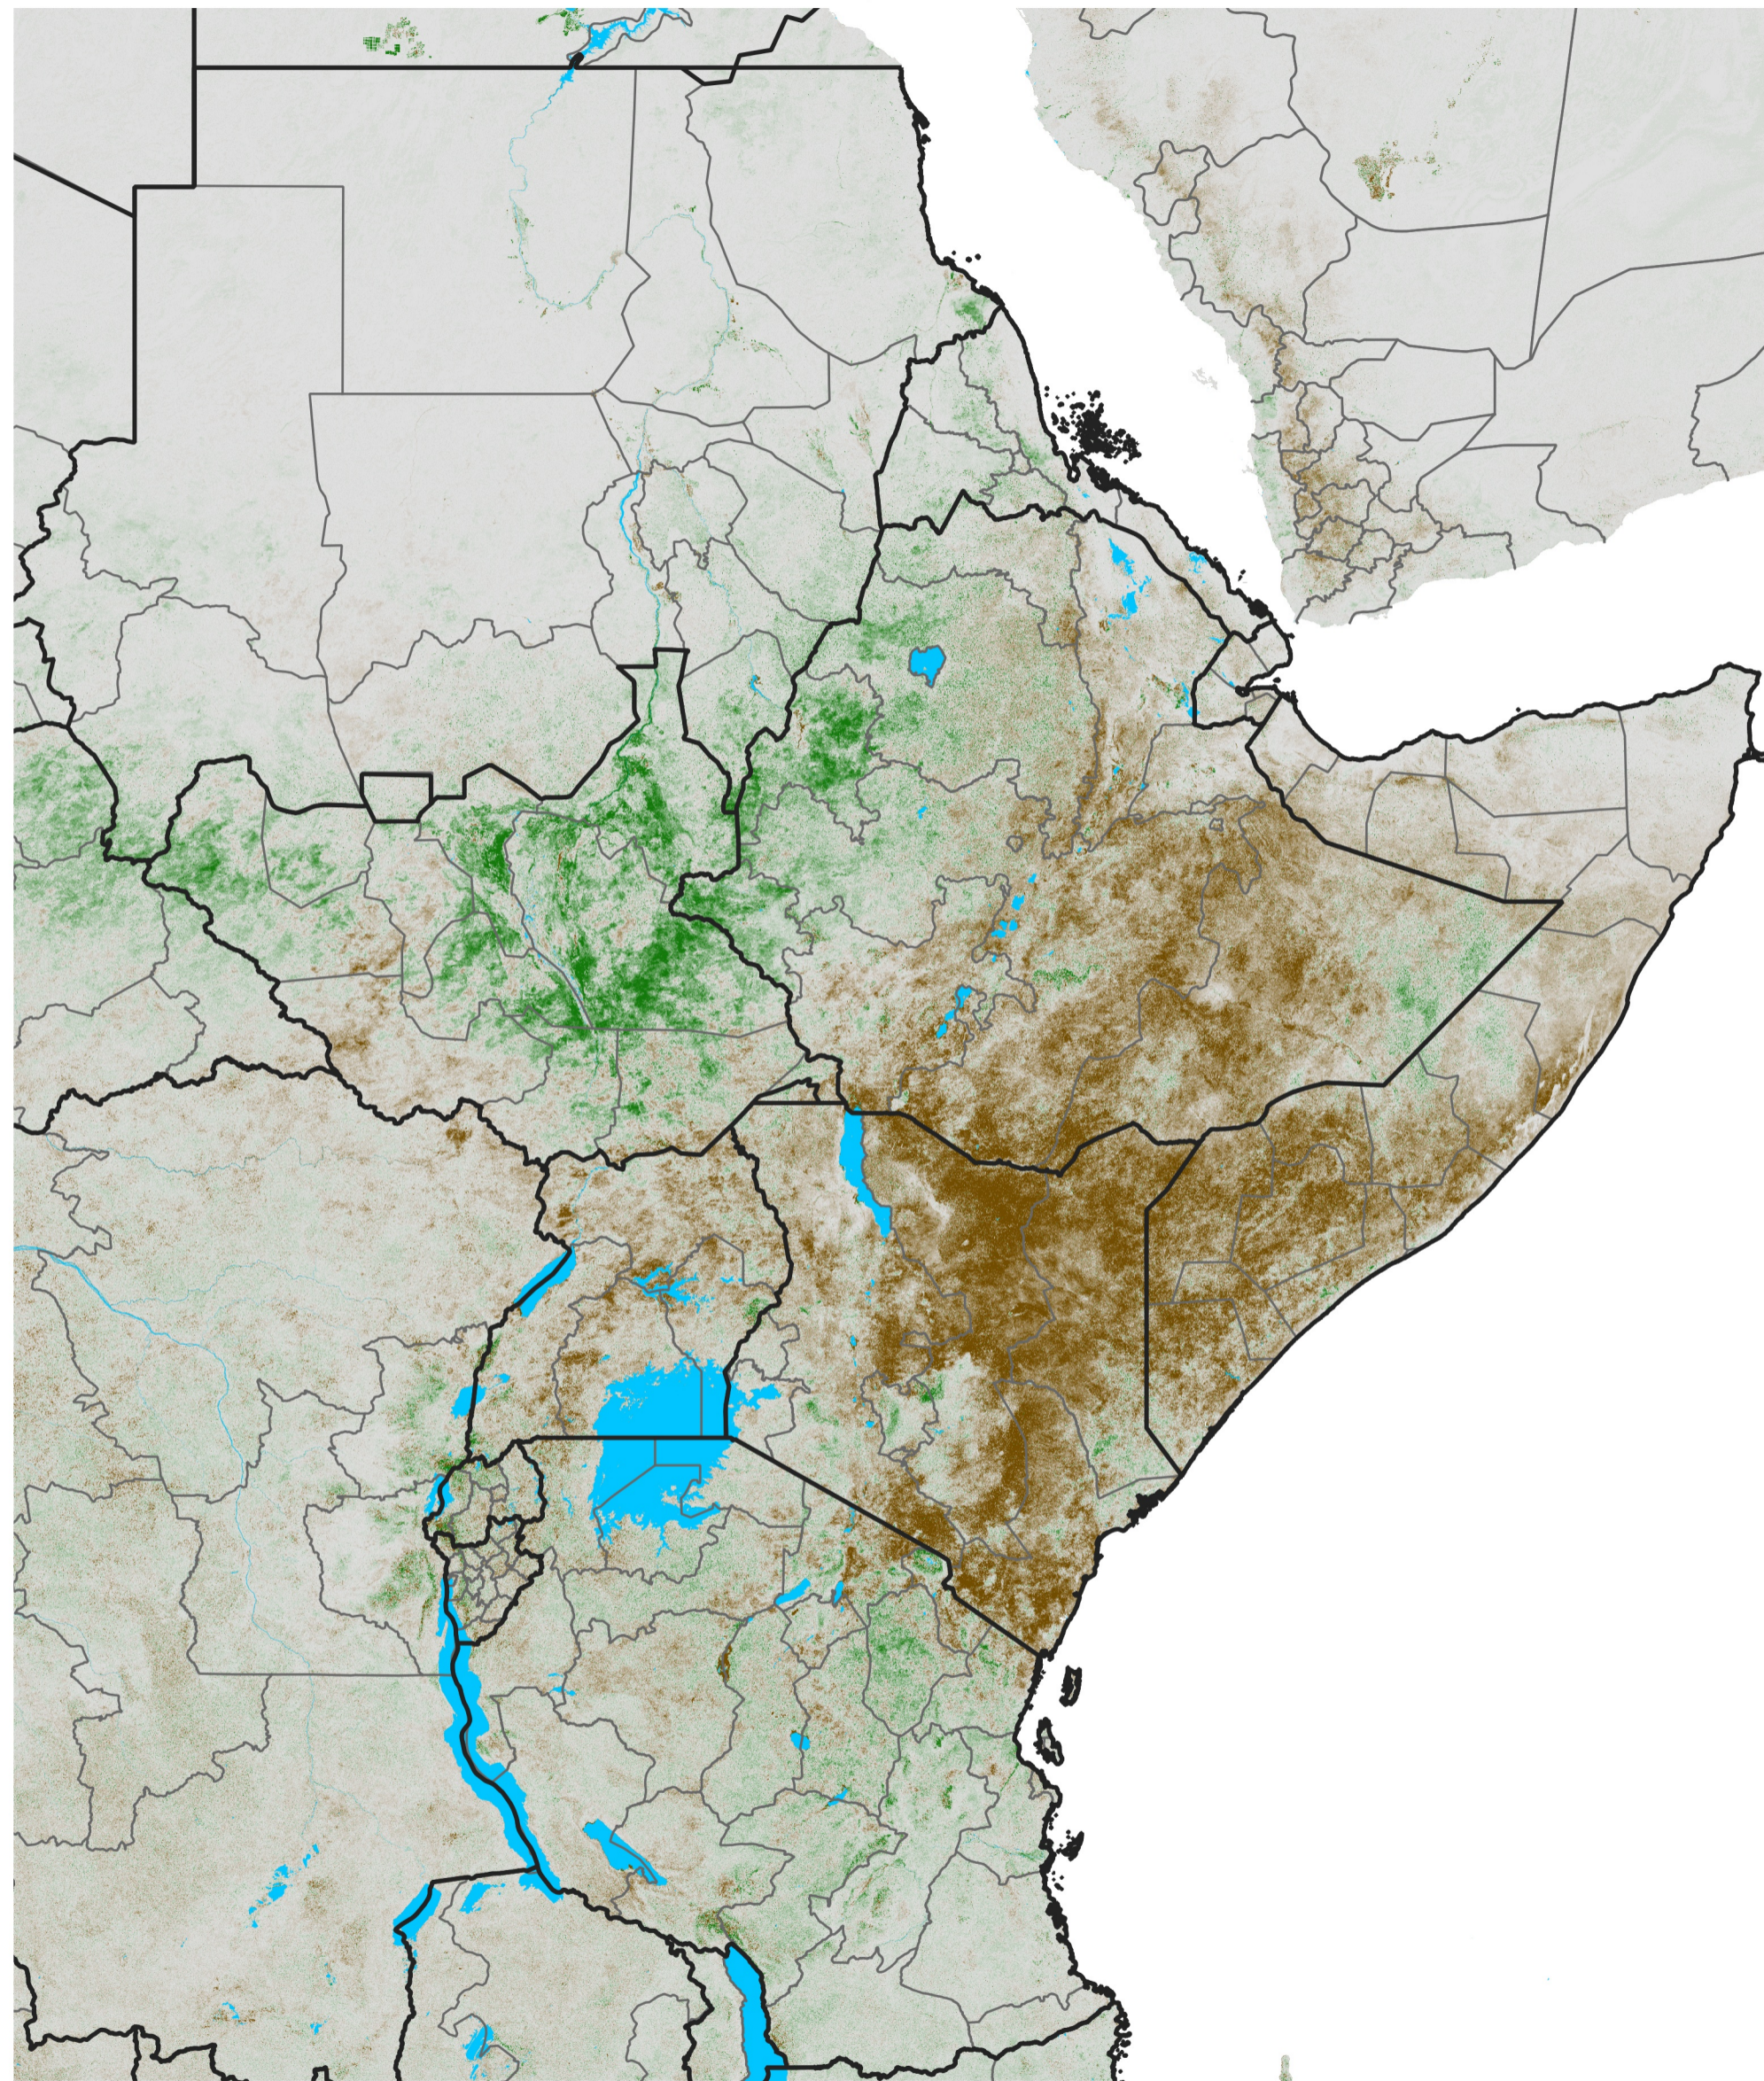

East Africa NDVI Anomaly

2022 minus Mean (2012 - 2021)

Period 24 / Apr 21 - 30, 2022

NDVI Anomaly

< -0.3 -0.2 -0.1 -0.05 0.05 0.1 0.2 >0.3

Negative

No Difference

Positive