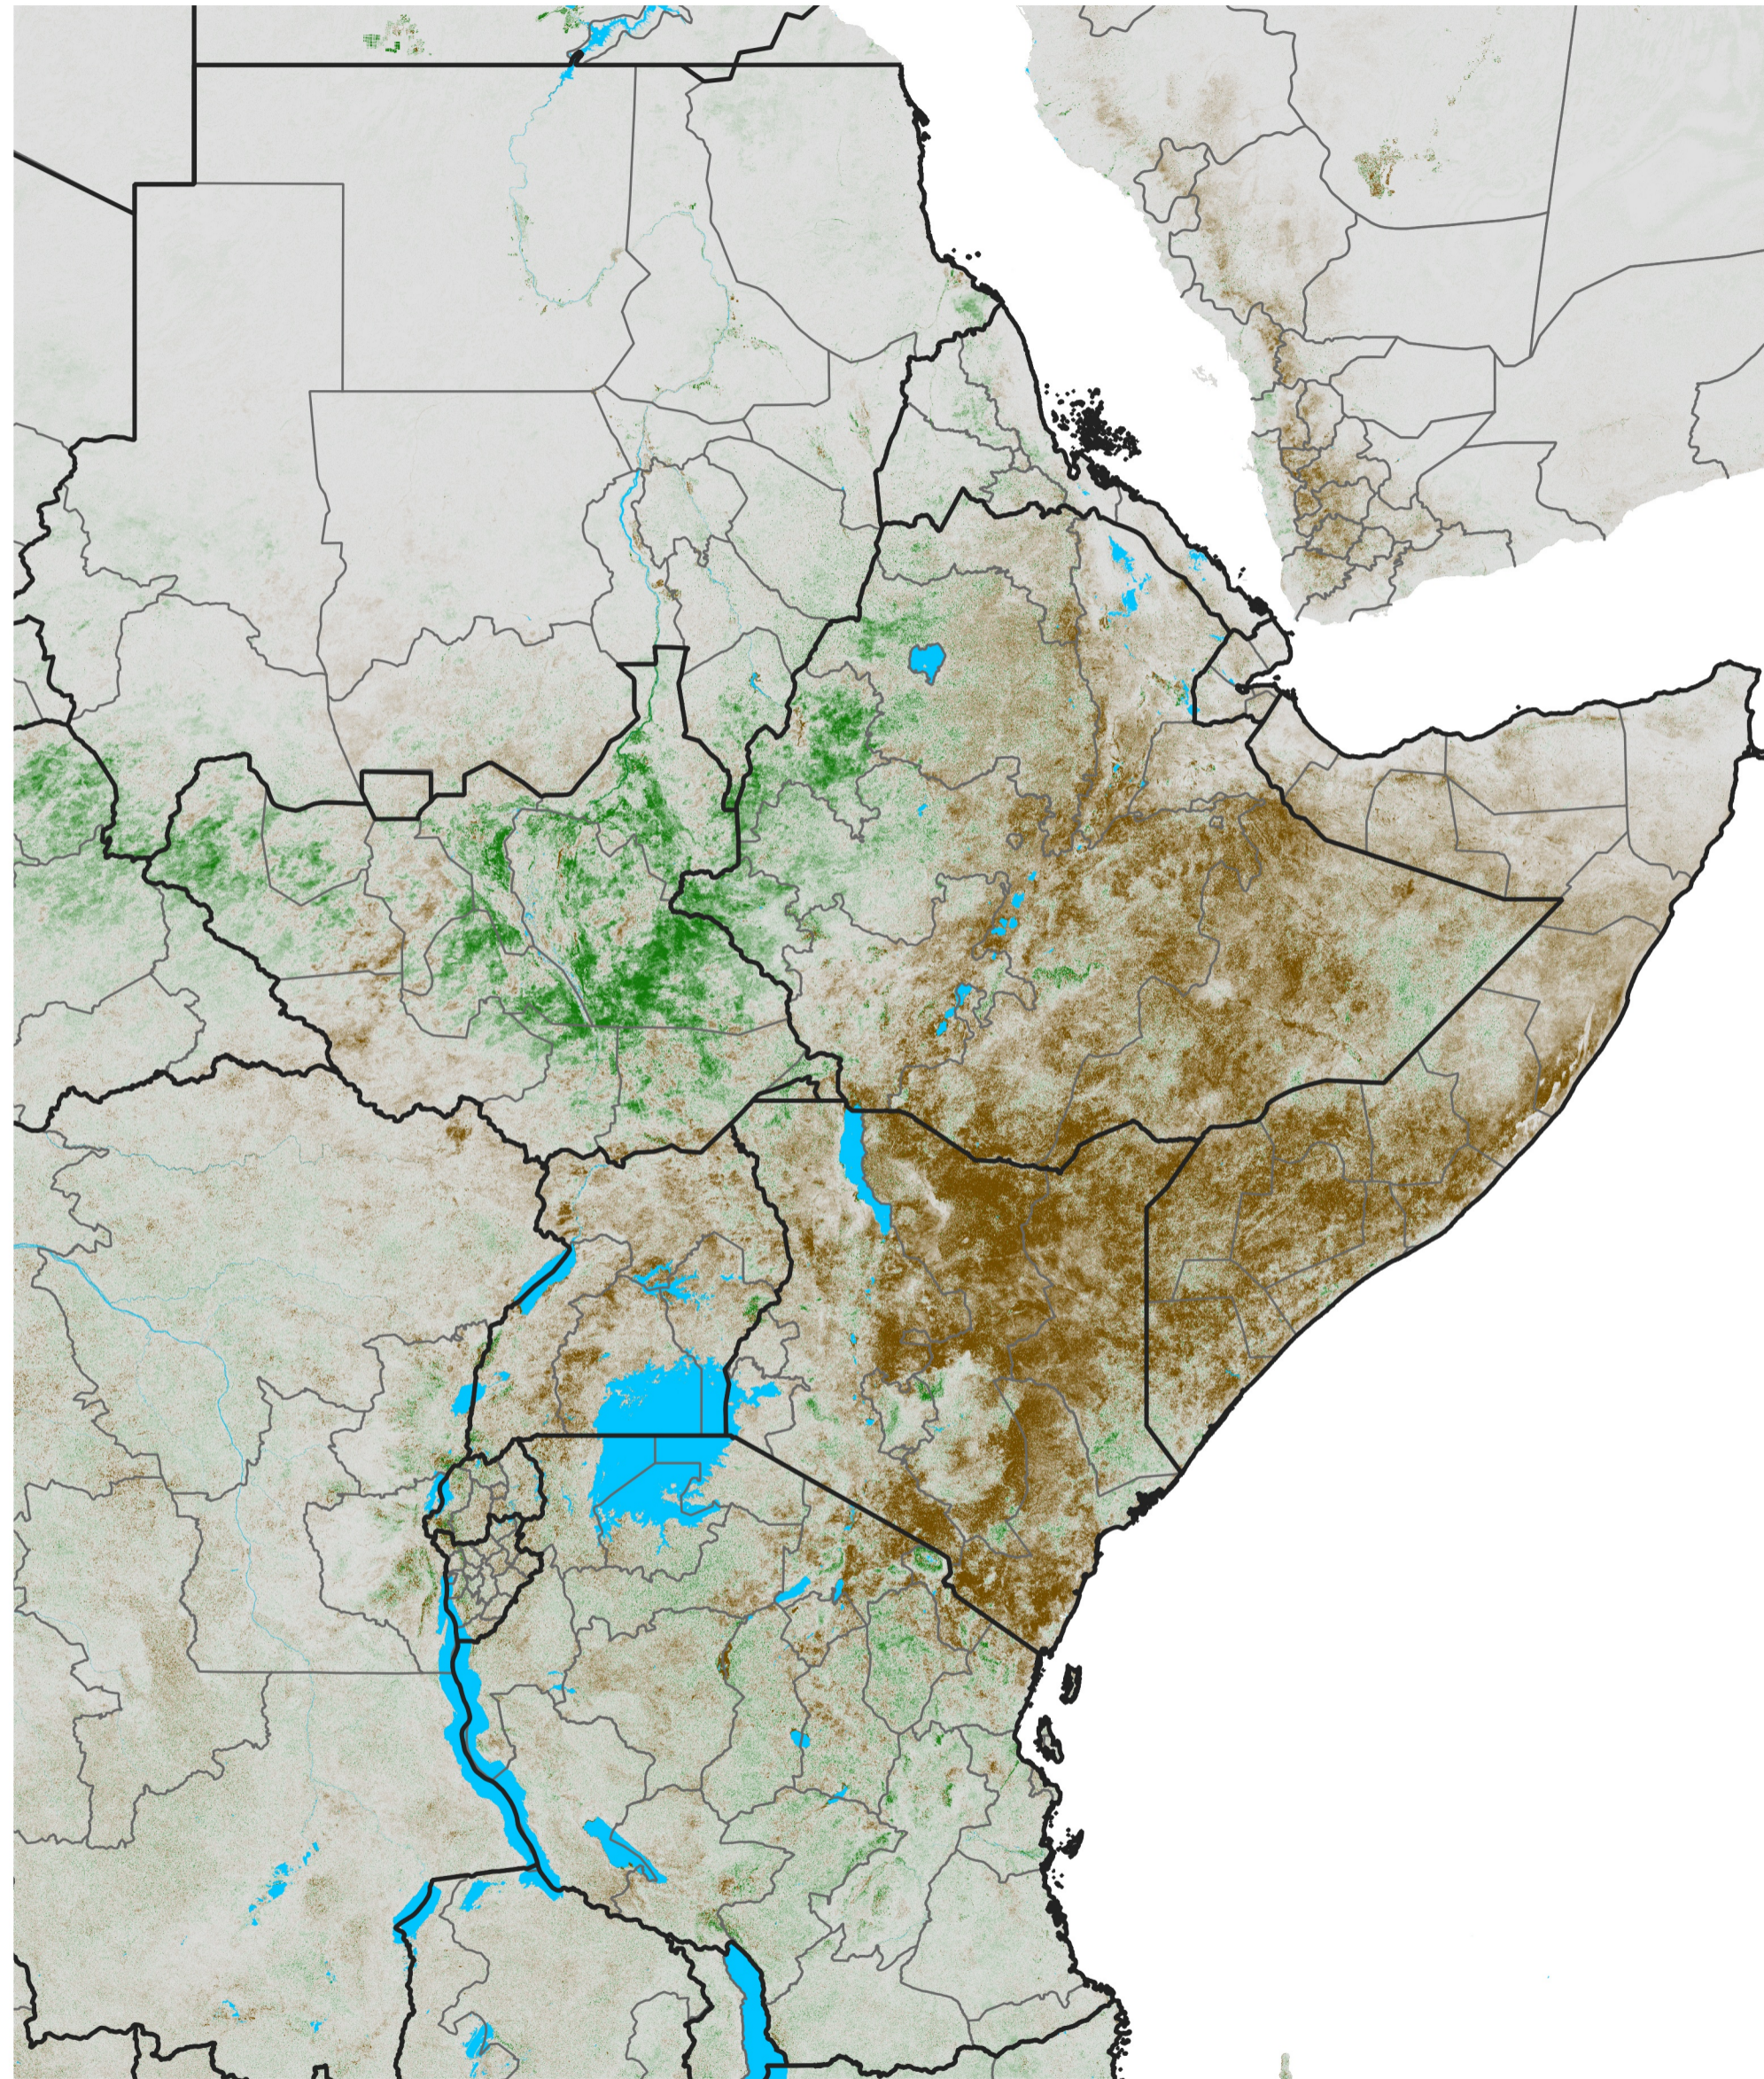

East Africa NDVI Anomaly

2022 minus Mean (2012 - 2021)

Period 26 / May 01 - 10, 2022

NDVI Anomaly

< -0.3 -0.2 -0.1 -0.05 0.05 0.1 0.2 >0.3

Negative

No Difference

Positive