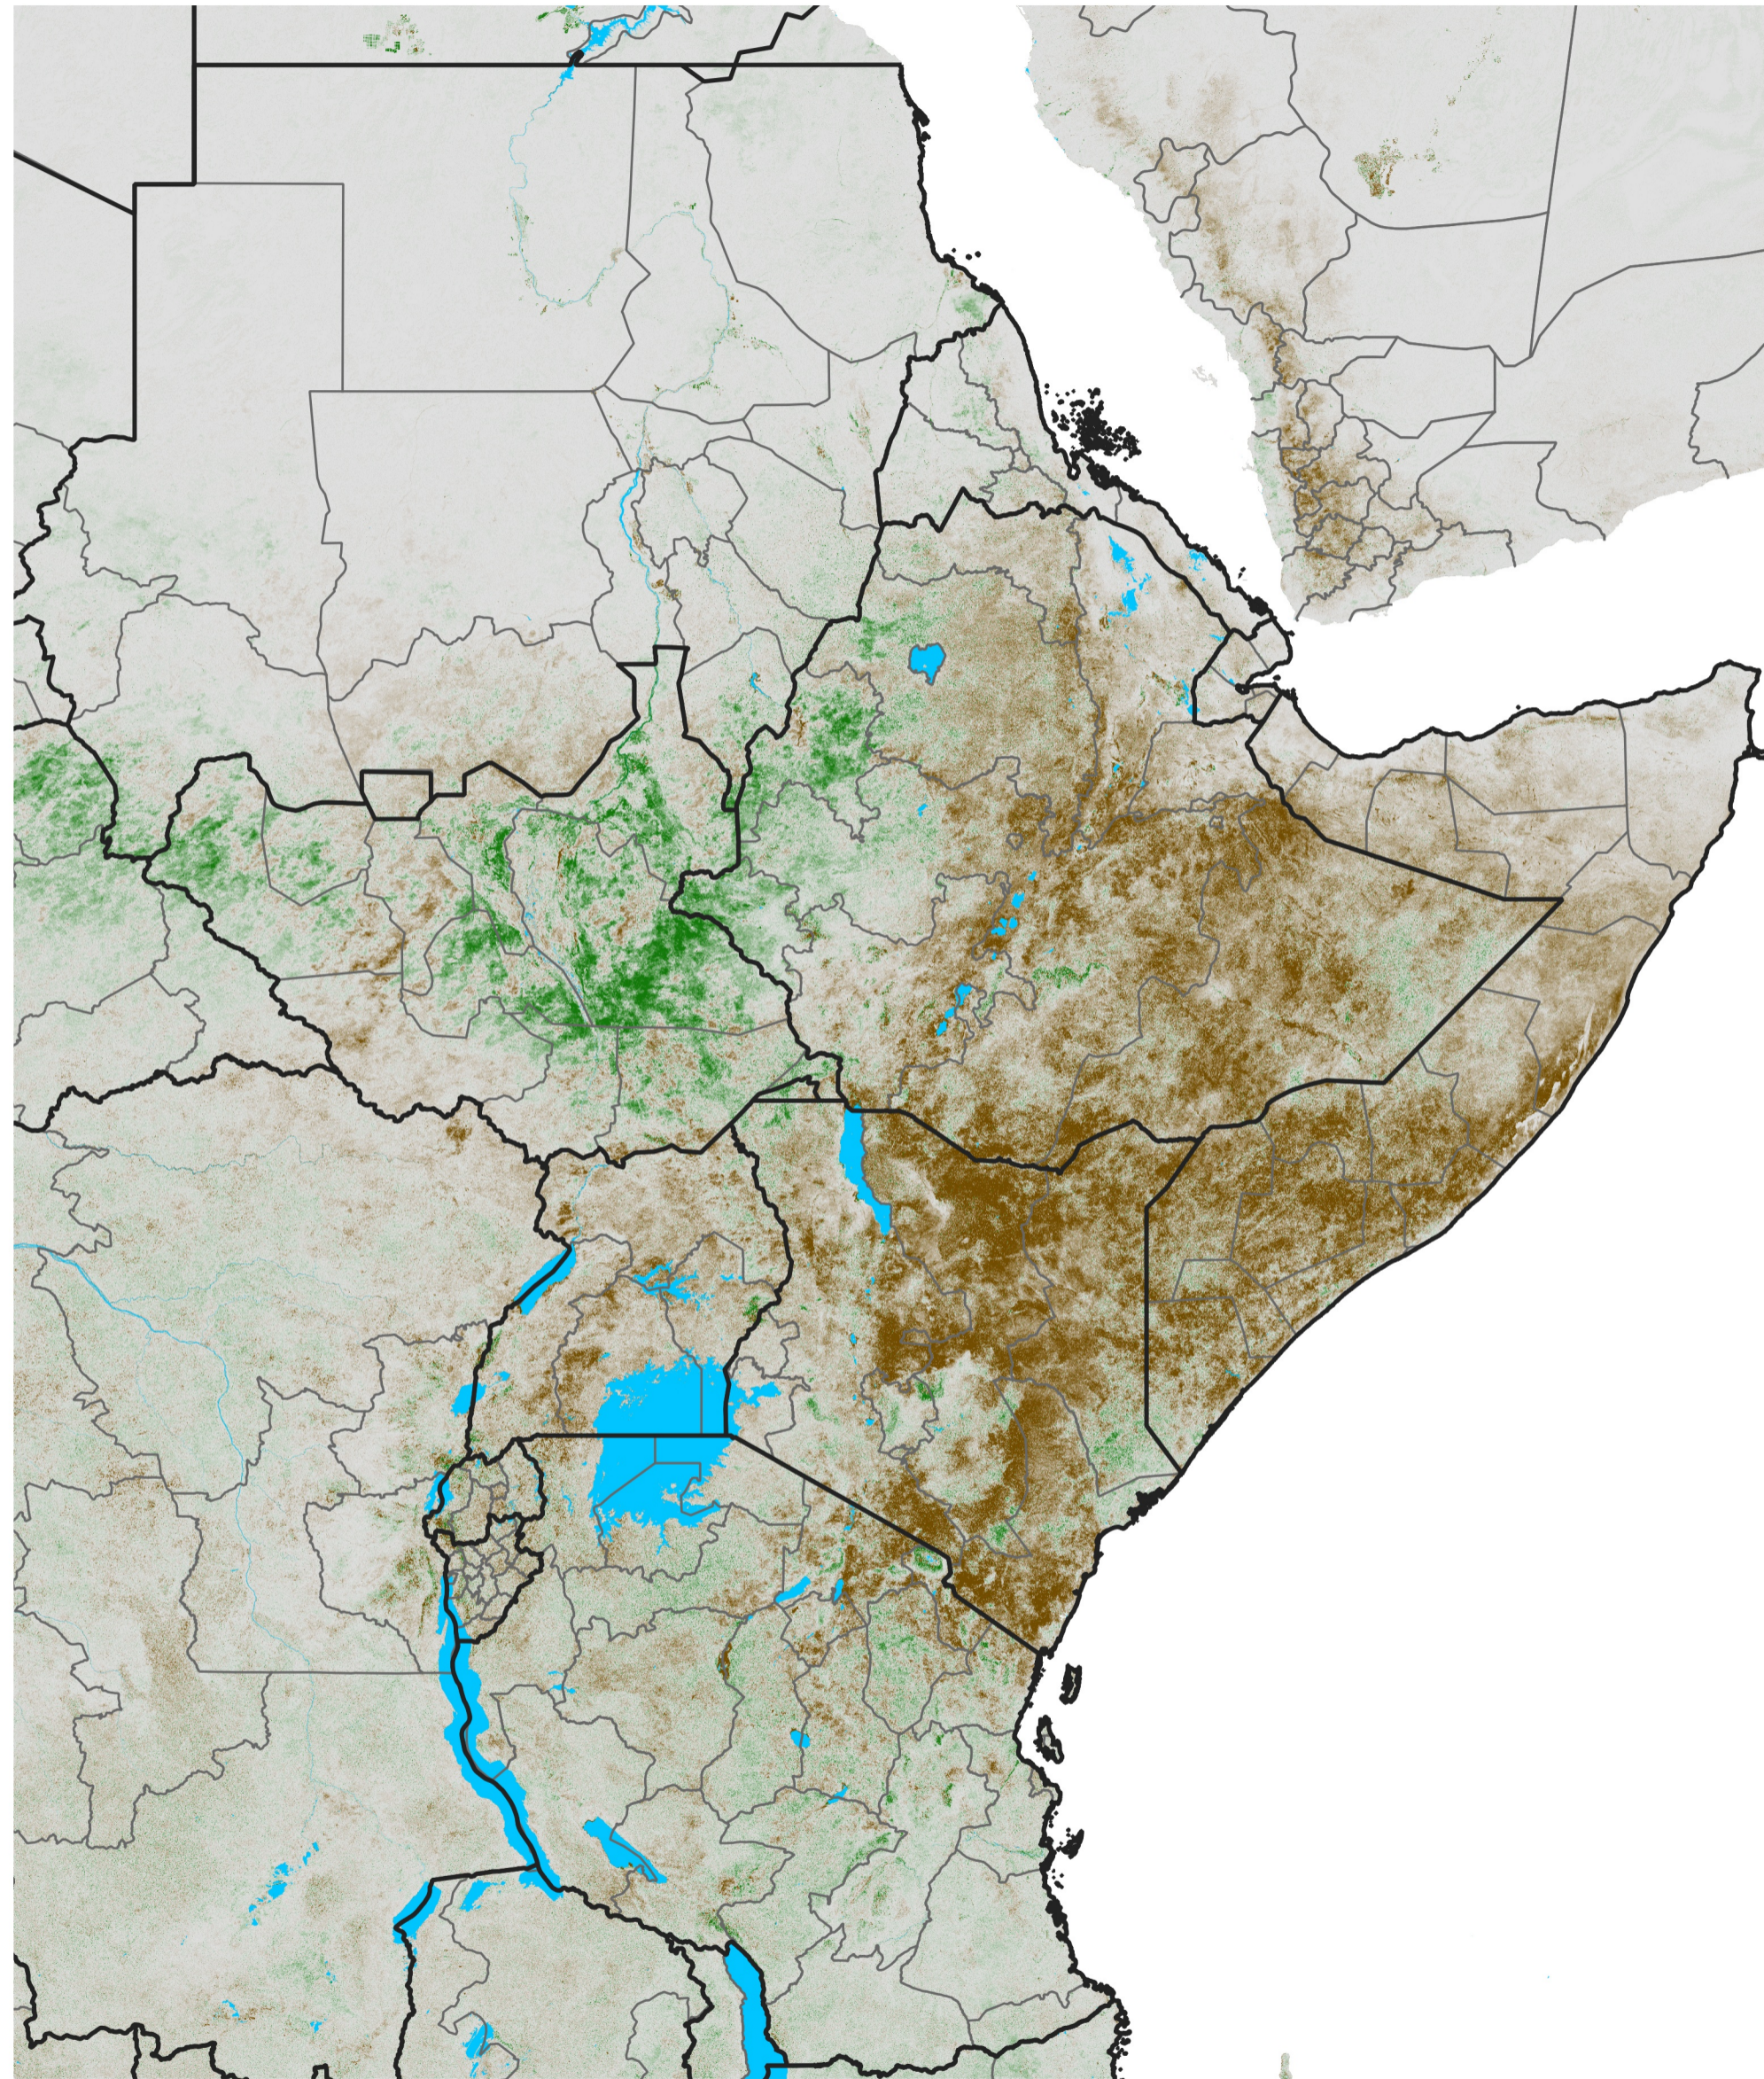

East Africa NDVI Anomaly

2022 minus Mean (2012 - 2021)

Period 27 / May 06 - 15, 2022

NDVI Anomaly

< -0.3 -0.2 -0.1 -0.05 0.05 0.1 0.2 >0.3

Negative

No Difference

Positive