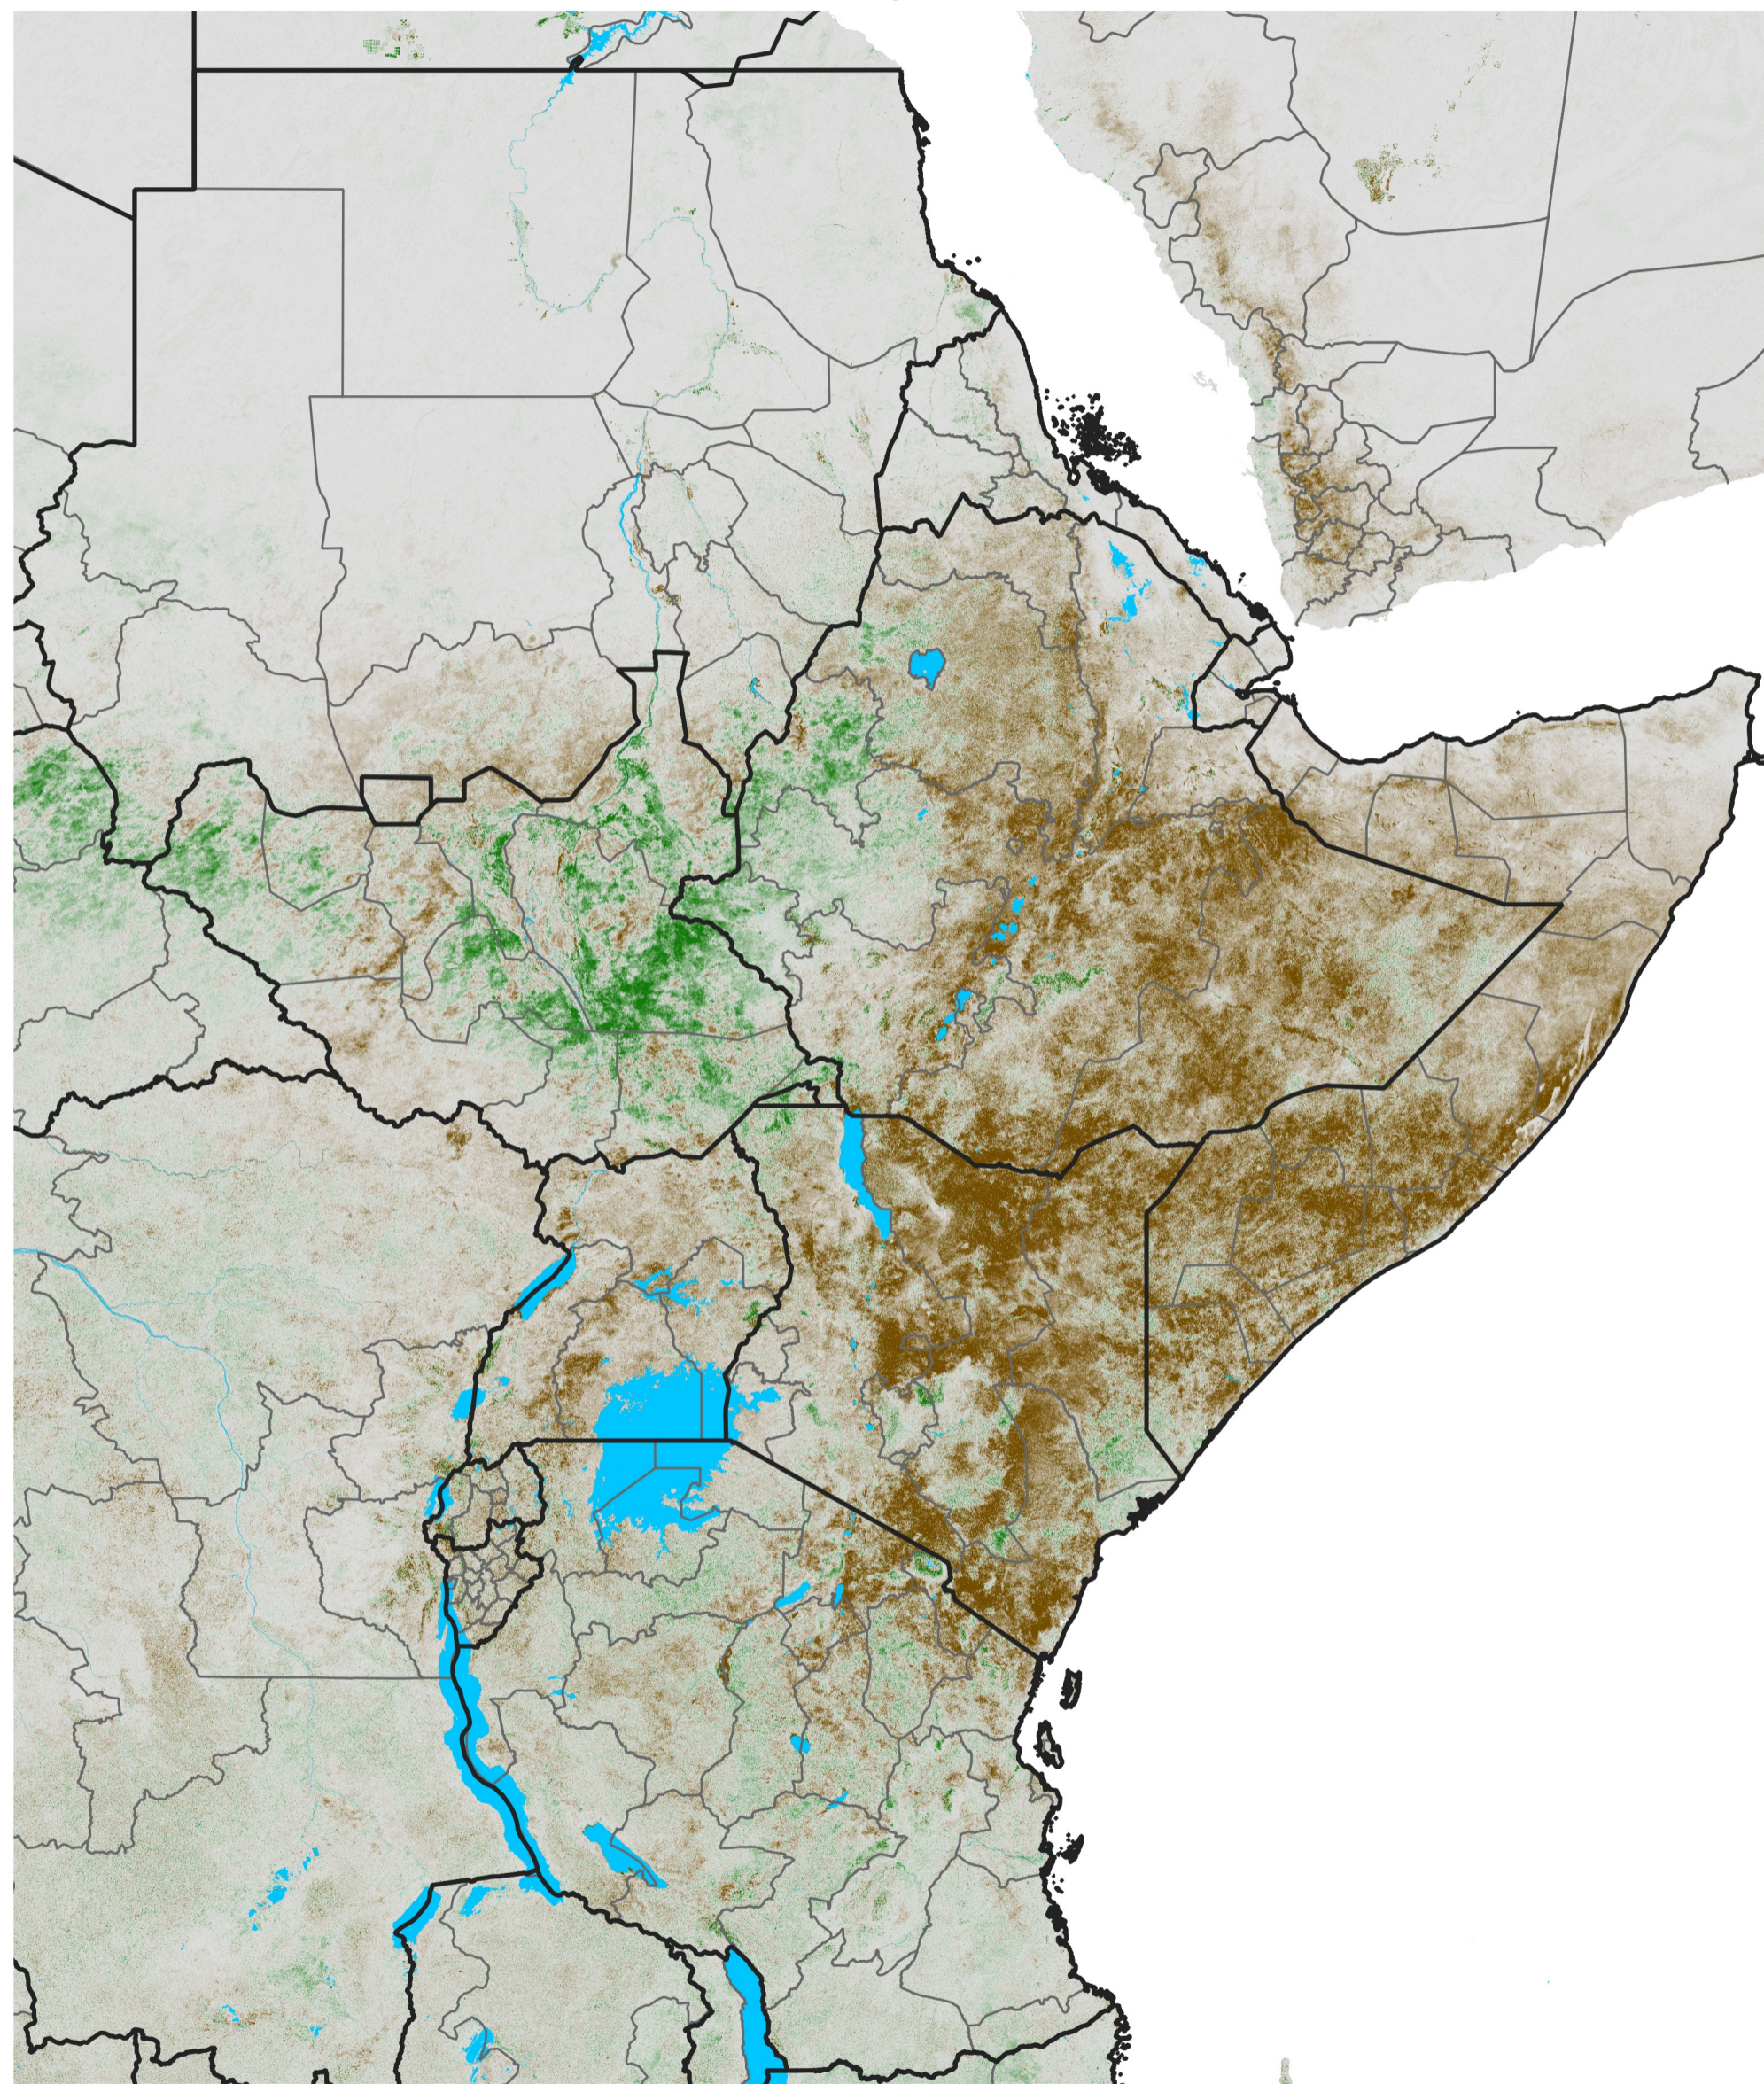

East Africa NDVI Anomaly

2022 minus Mean (2012 - 2021)

Period 28 / May 11 - 20, 2022

NDVI Anomaly

< -0.3 -0.2 -0.1 -0.05 0.05 0.1 0.2 >0.3

Negative

No Difference

Positive