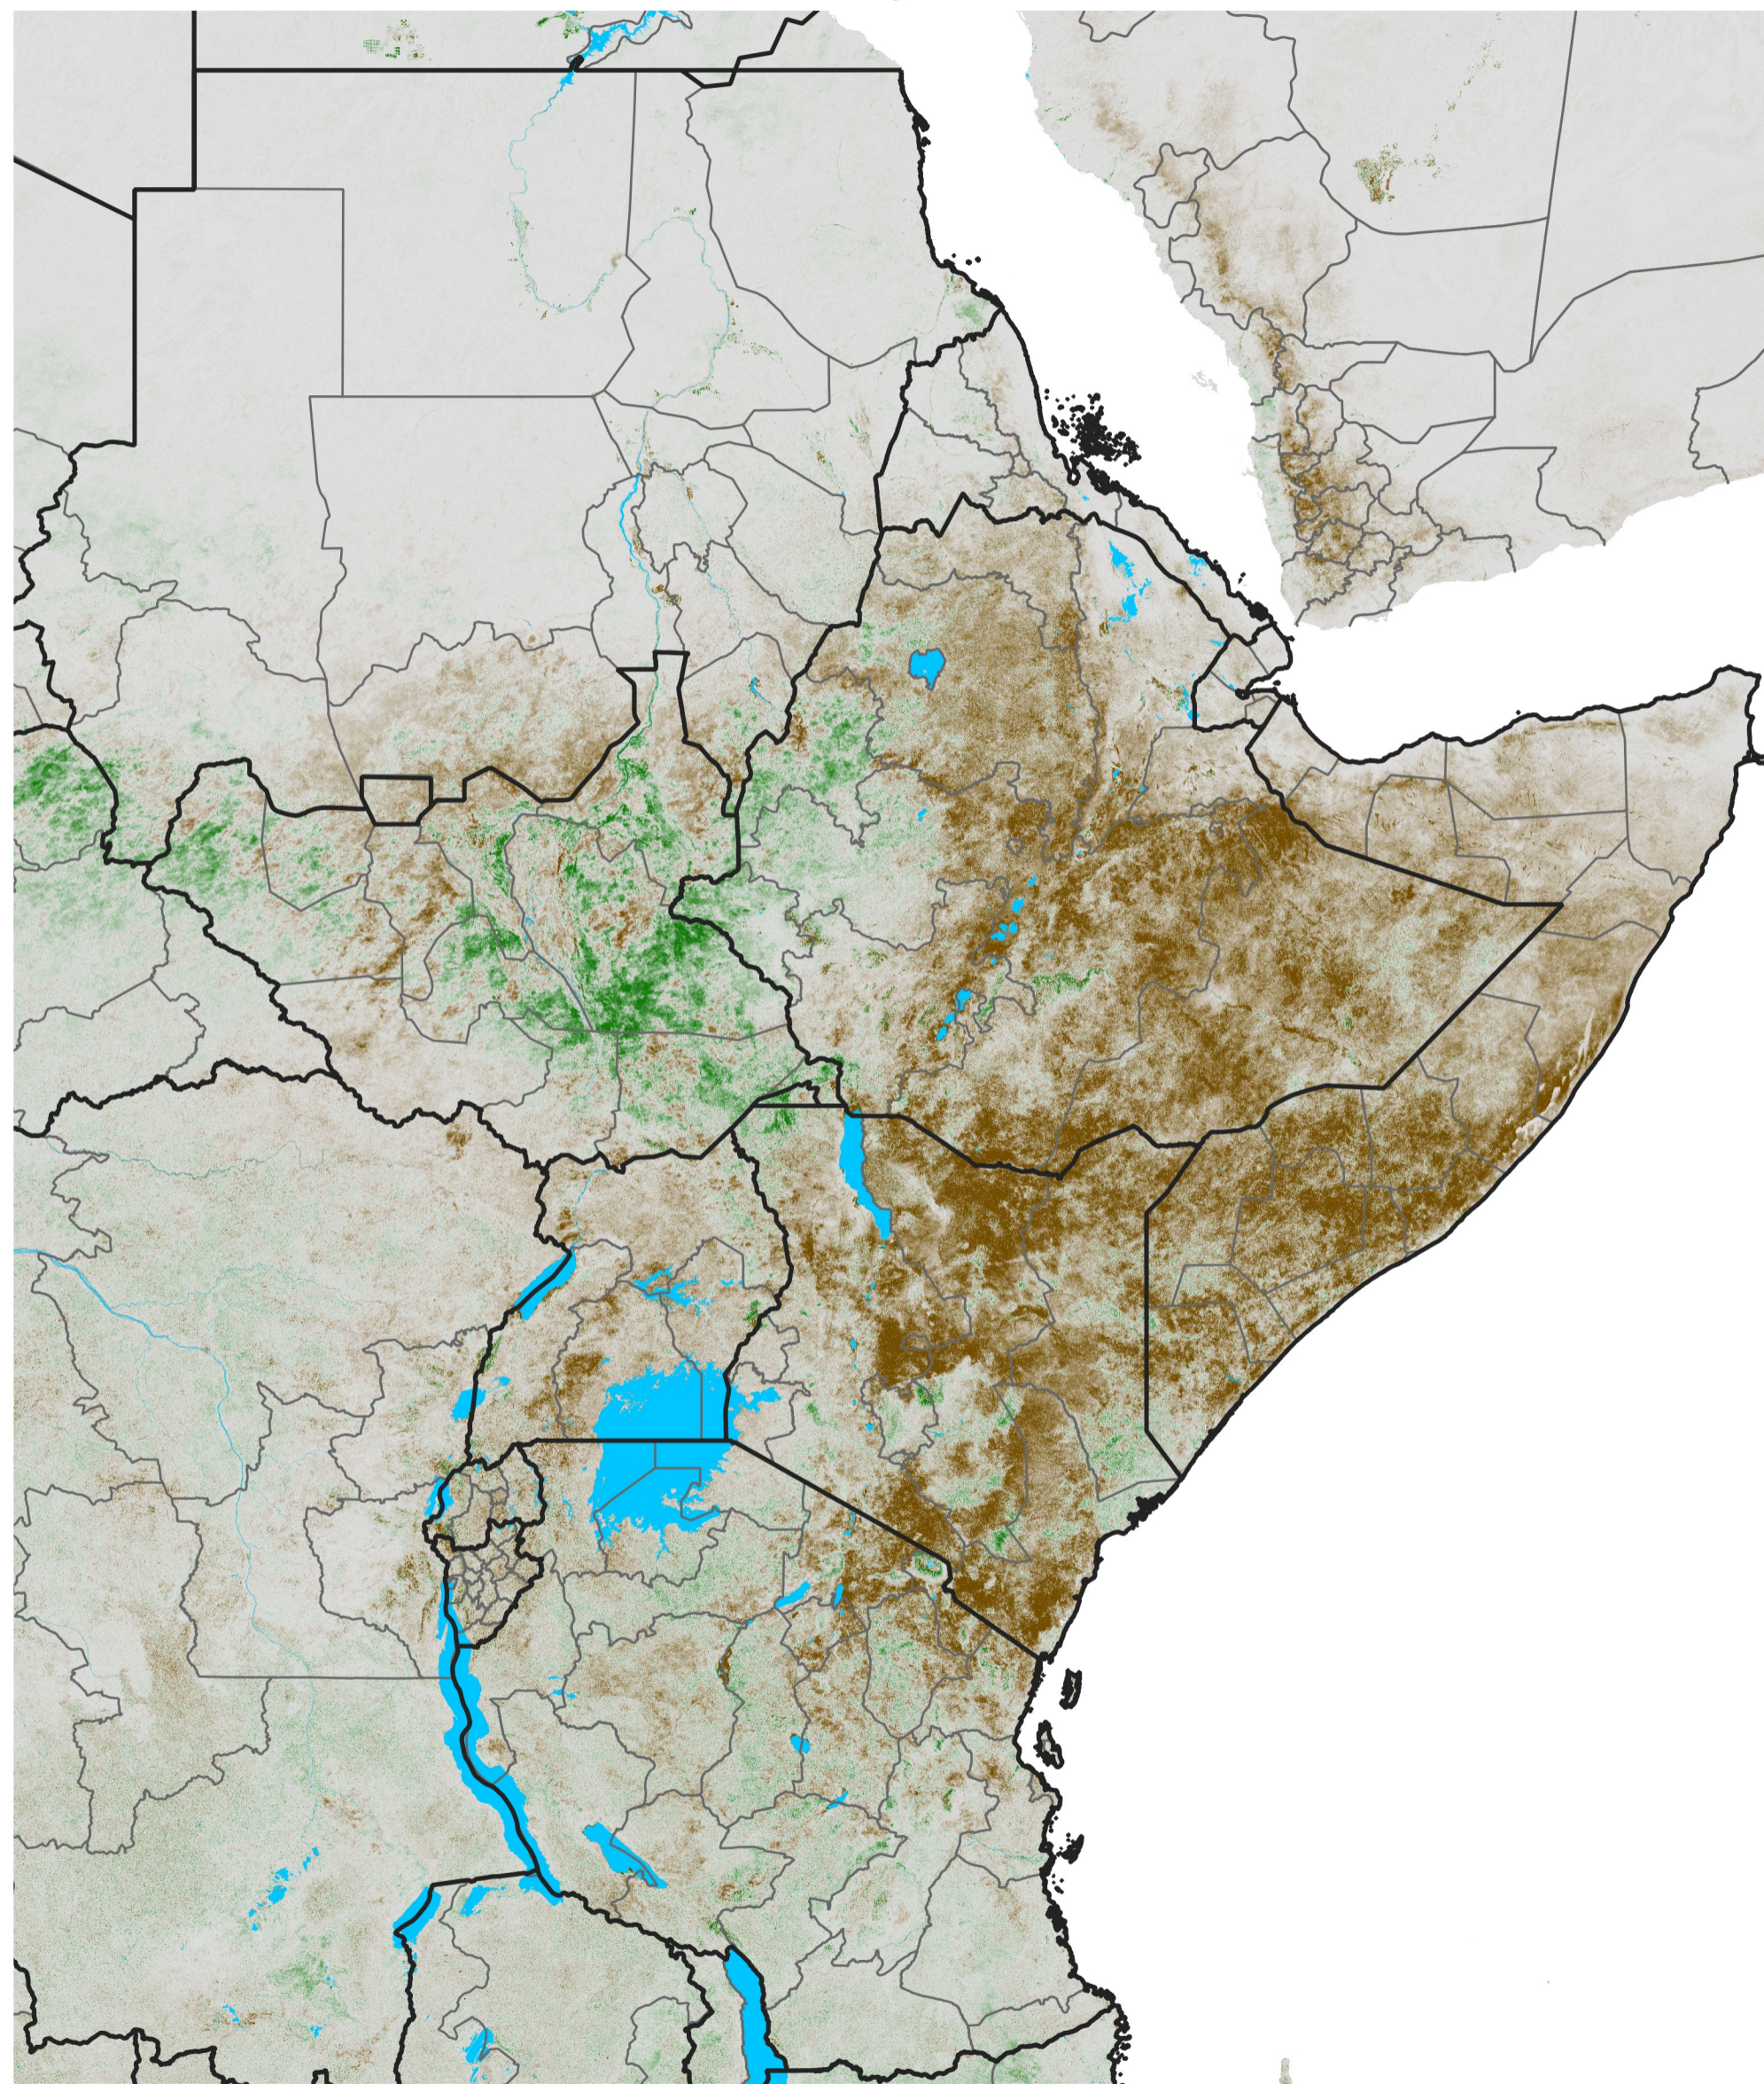

East Africa NDVI Anomaly

2022 minus Mean (2012 - 2021)

Period 29 / May 16 - 25, 2022

NDVI Anomaly

< -0.3 -0.2 -0.1 -0.05 0.05 0.1 0.2 >0.3

Negative

No Difference

Positive