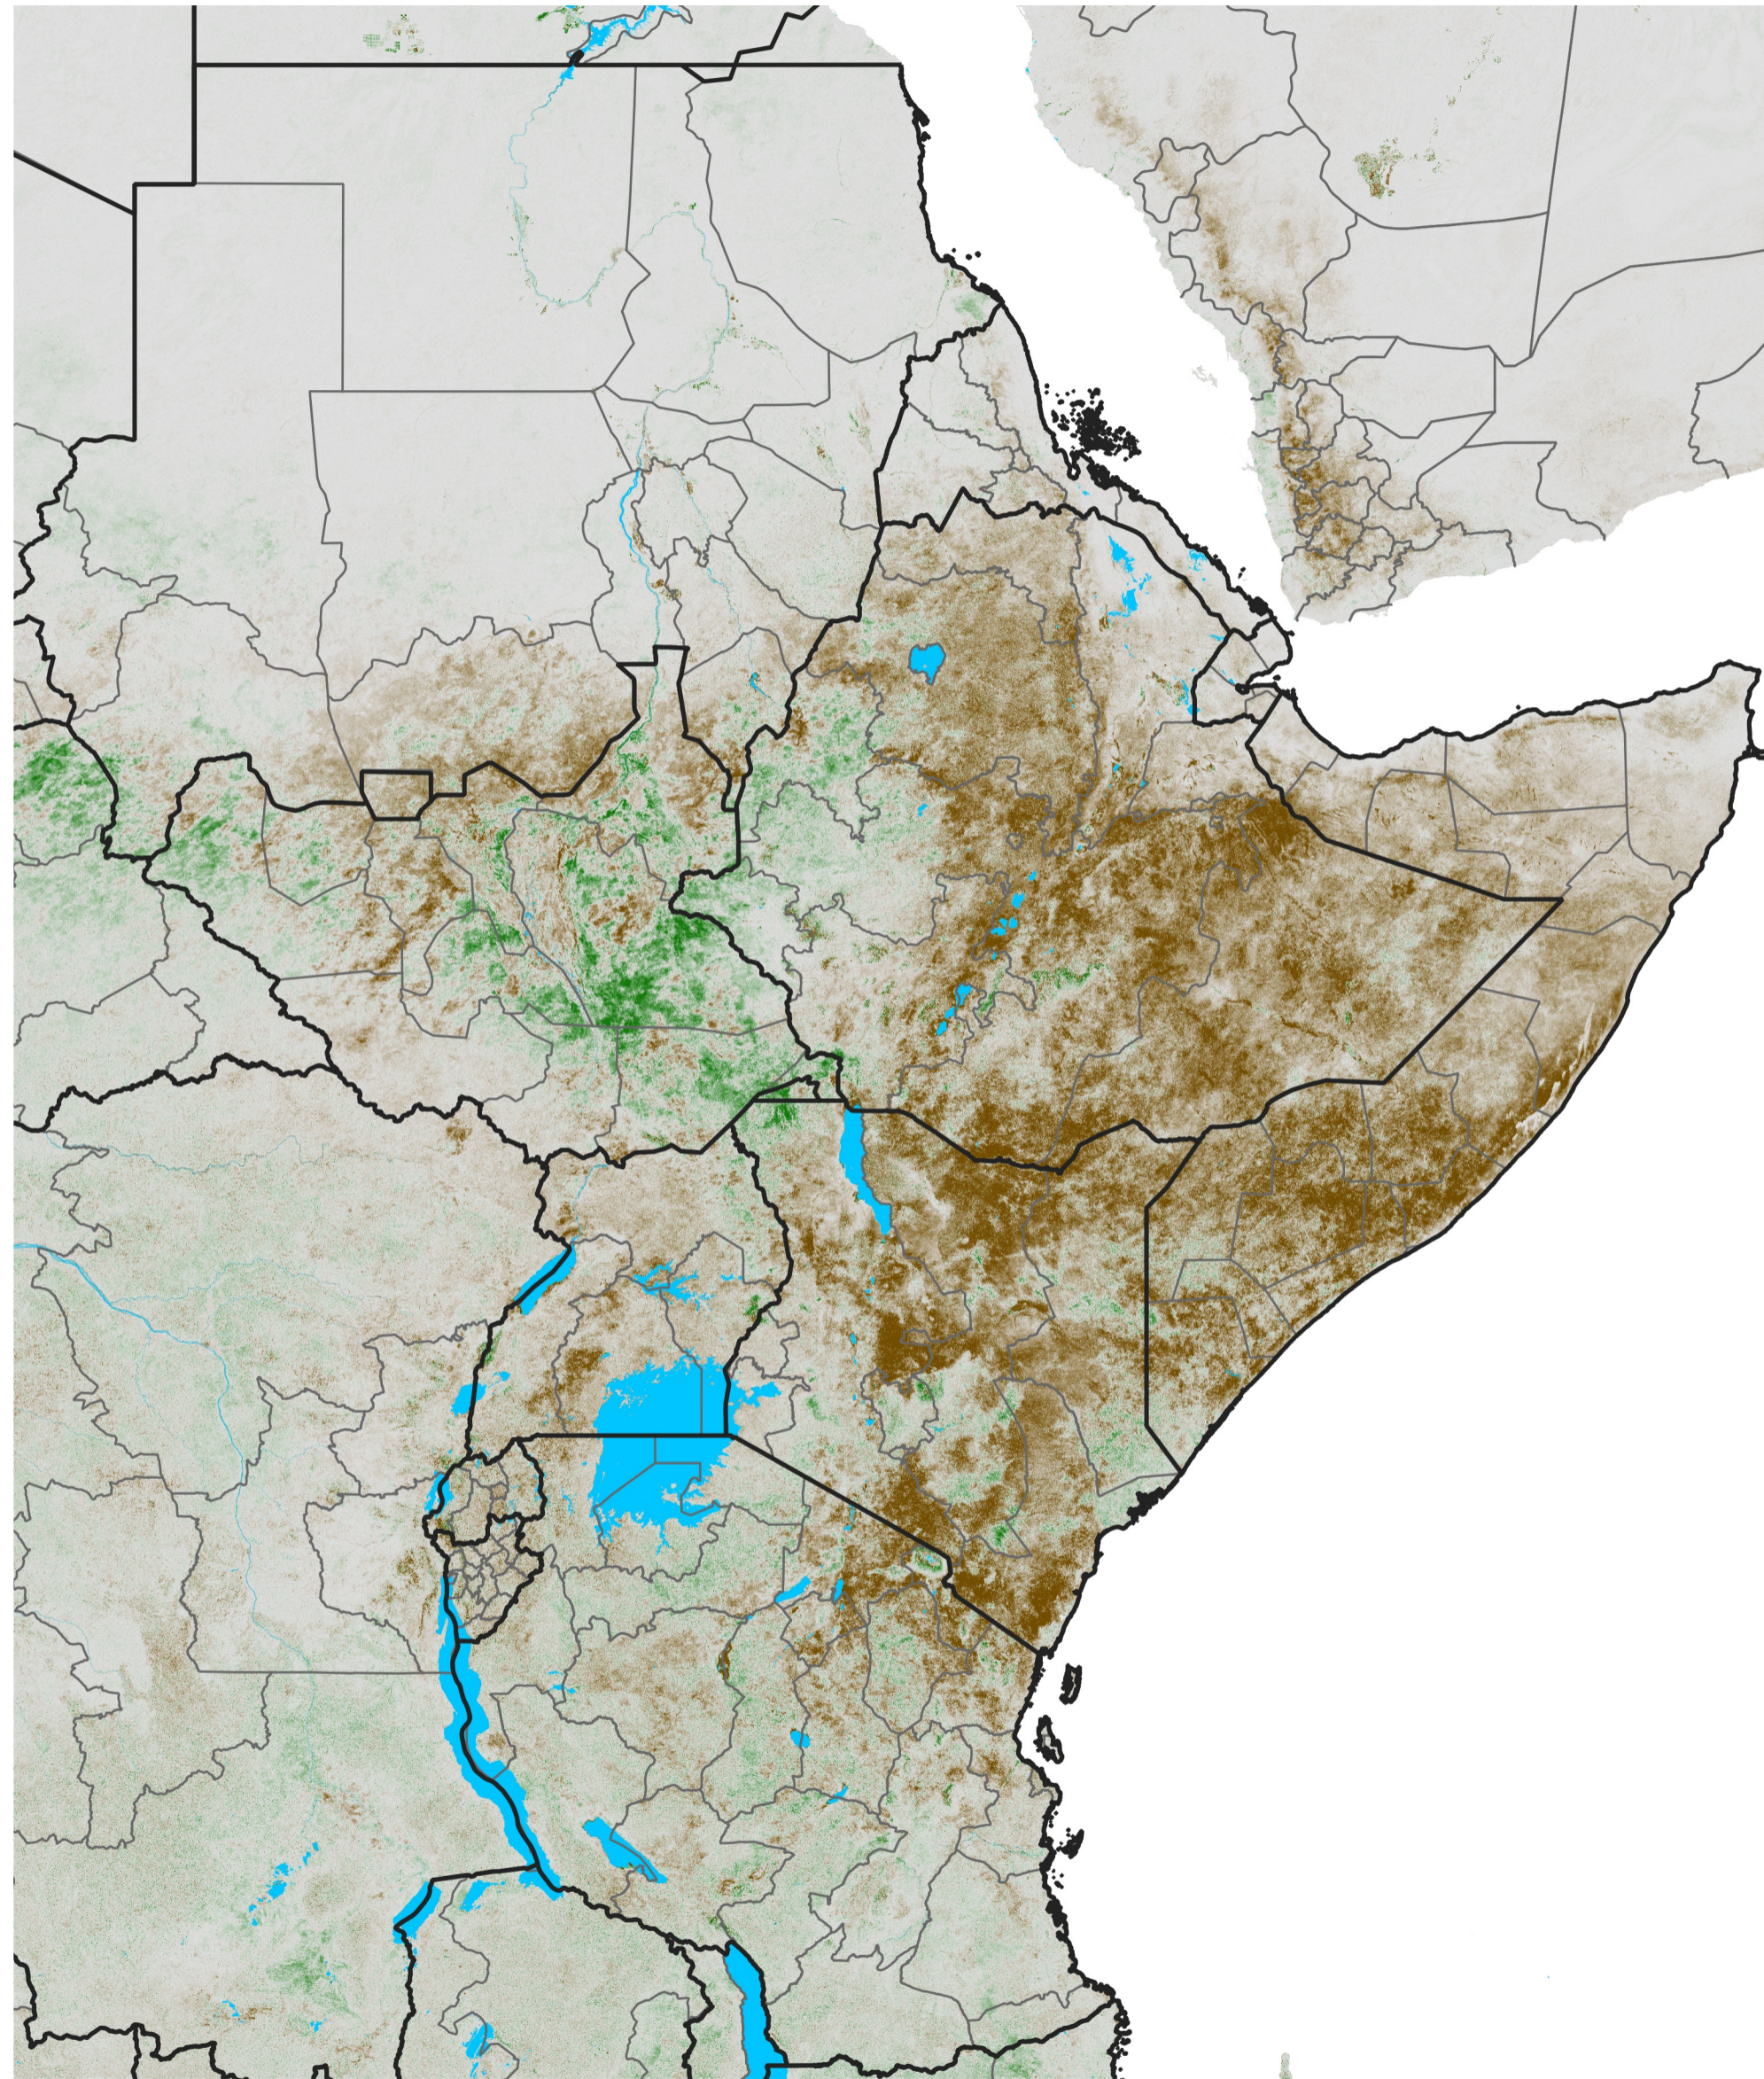

# East Africa NDVI Anomaly

2022 minus Mean (2012 - 2021)

Period 30 / May 21 - 31, 2022

## NDVI Anomaly

< -0.3   -0.2   -0.1   -0.05   0.05   0.1   0.2   >0.3

Negative

No Difference

Positive