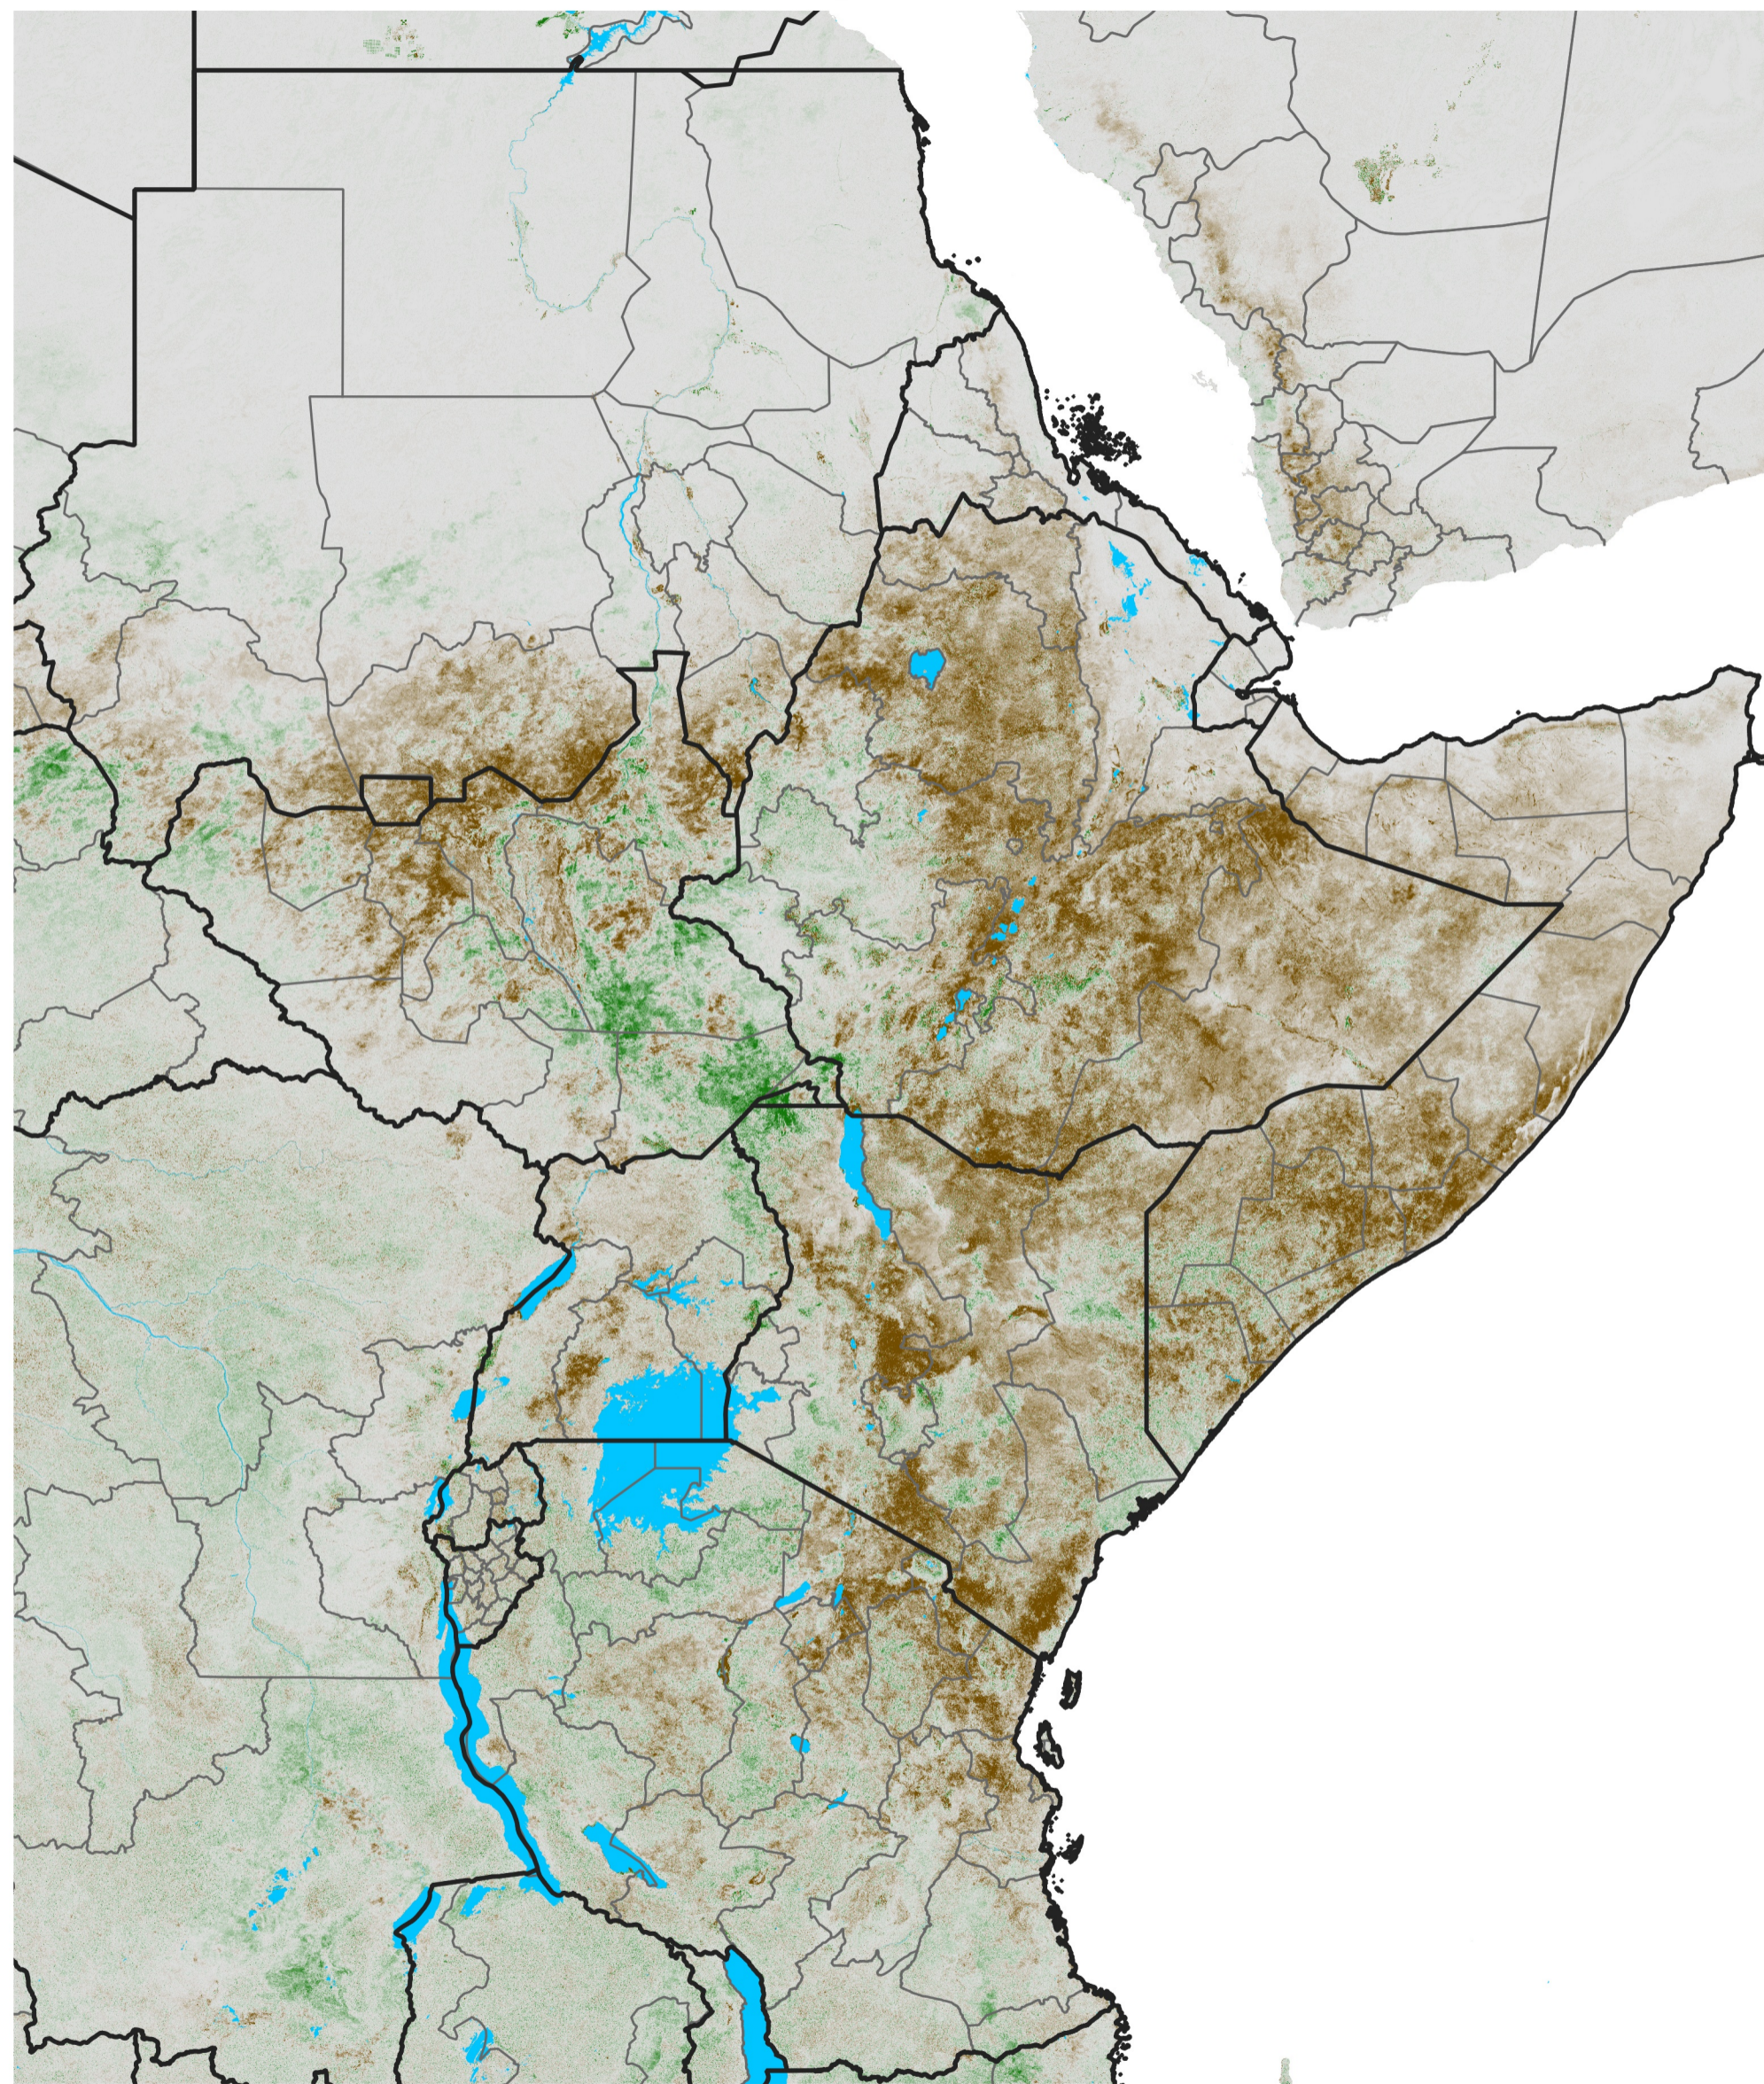

East Africa NDVI Anomaly

2022 minus Mean (2012 - 2021)

Period 33 / Jun 06 - 15, 2022

NDVI Anomaly

< -0.3 -0.2 -0.1 -0.05 0.05 0.1 0.2 >0.3

Negative

No Difference

Positive