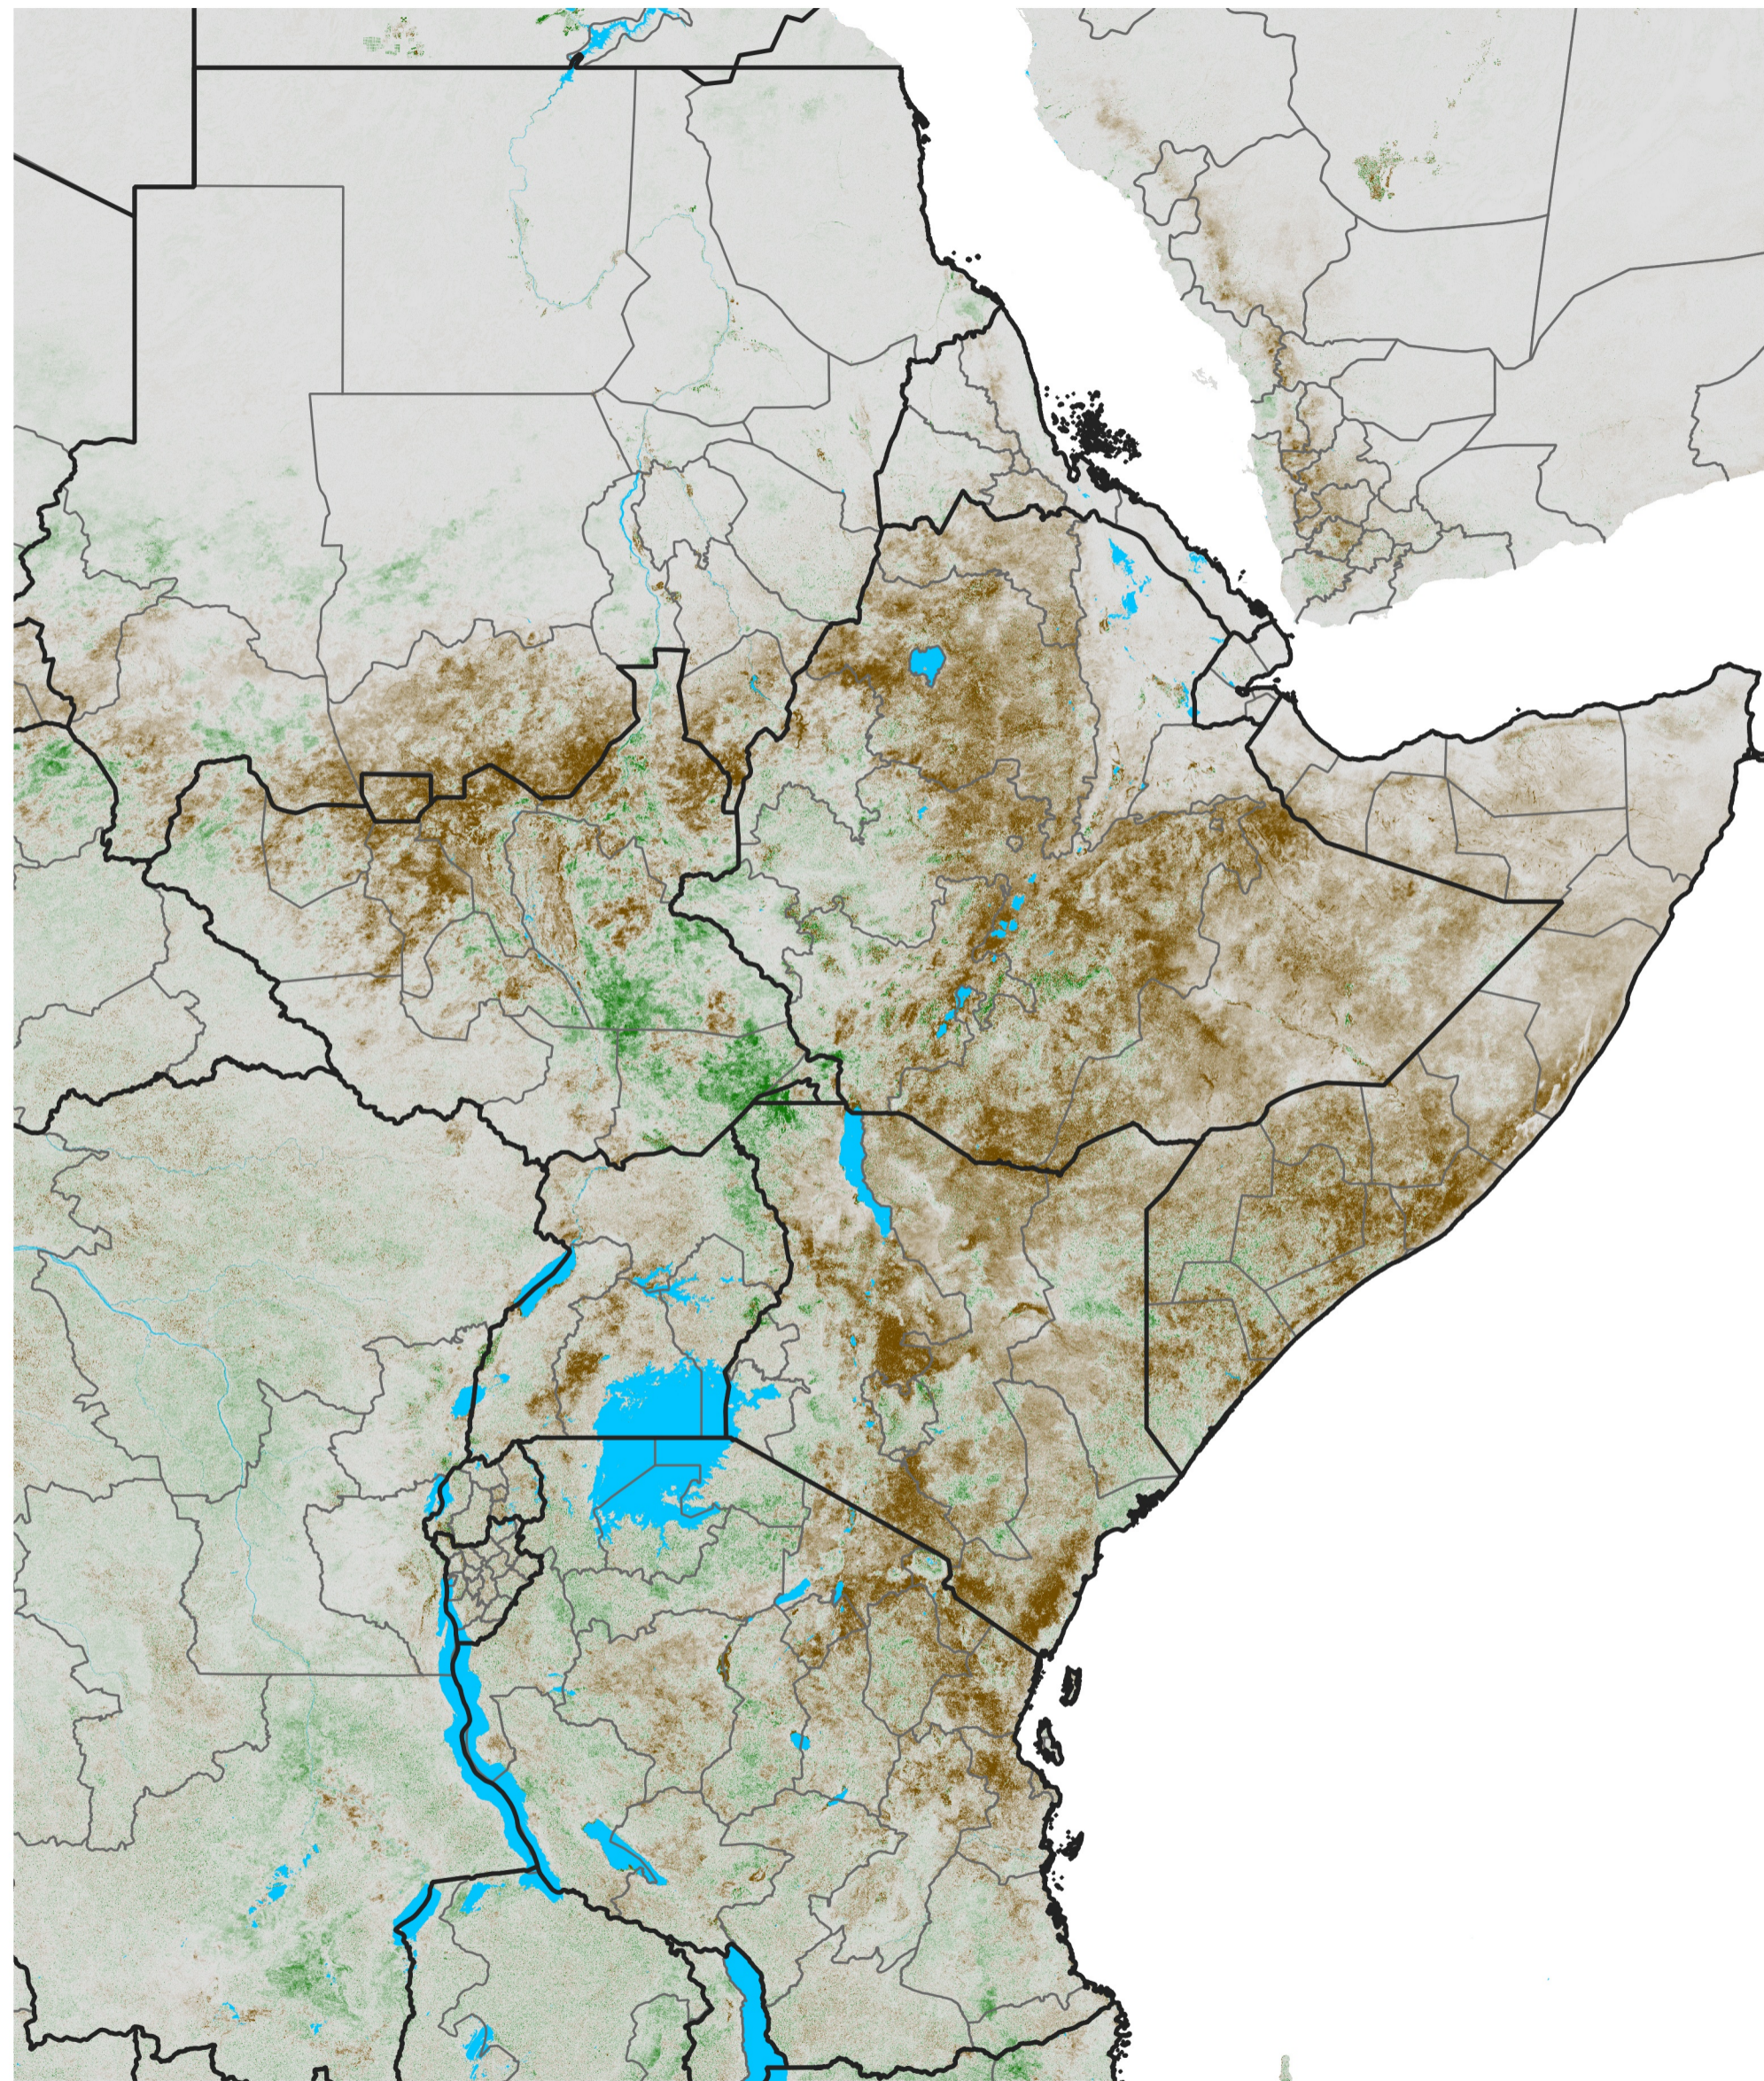

East Africa NDVI Anomaly

2022 minus Mean (2012 - 2021)

Period 34 / Jun 11 - 20, 2022

NDVI Anomaly

<math>< -0.3</math> -0.2 -0.1 -0.05 0.05 0.1 0.2 > 0.3

Negative

No Difference

Positive