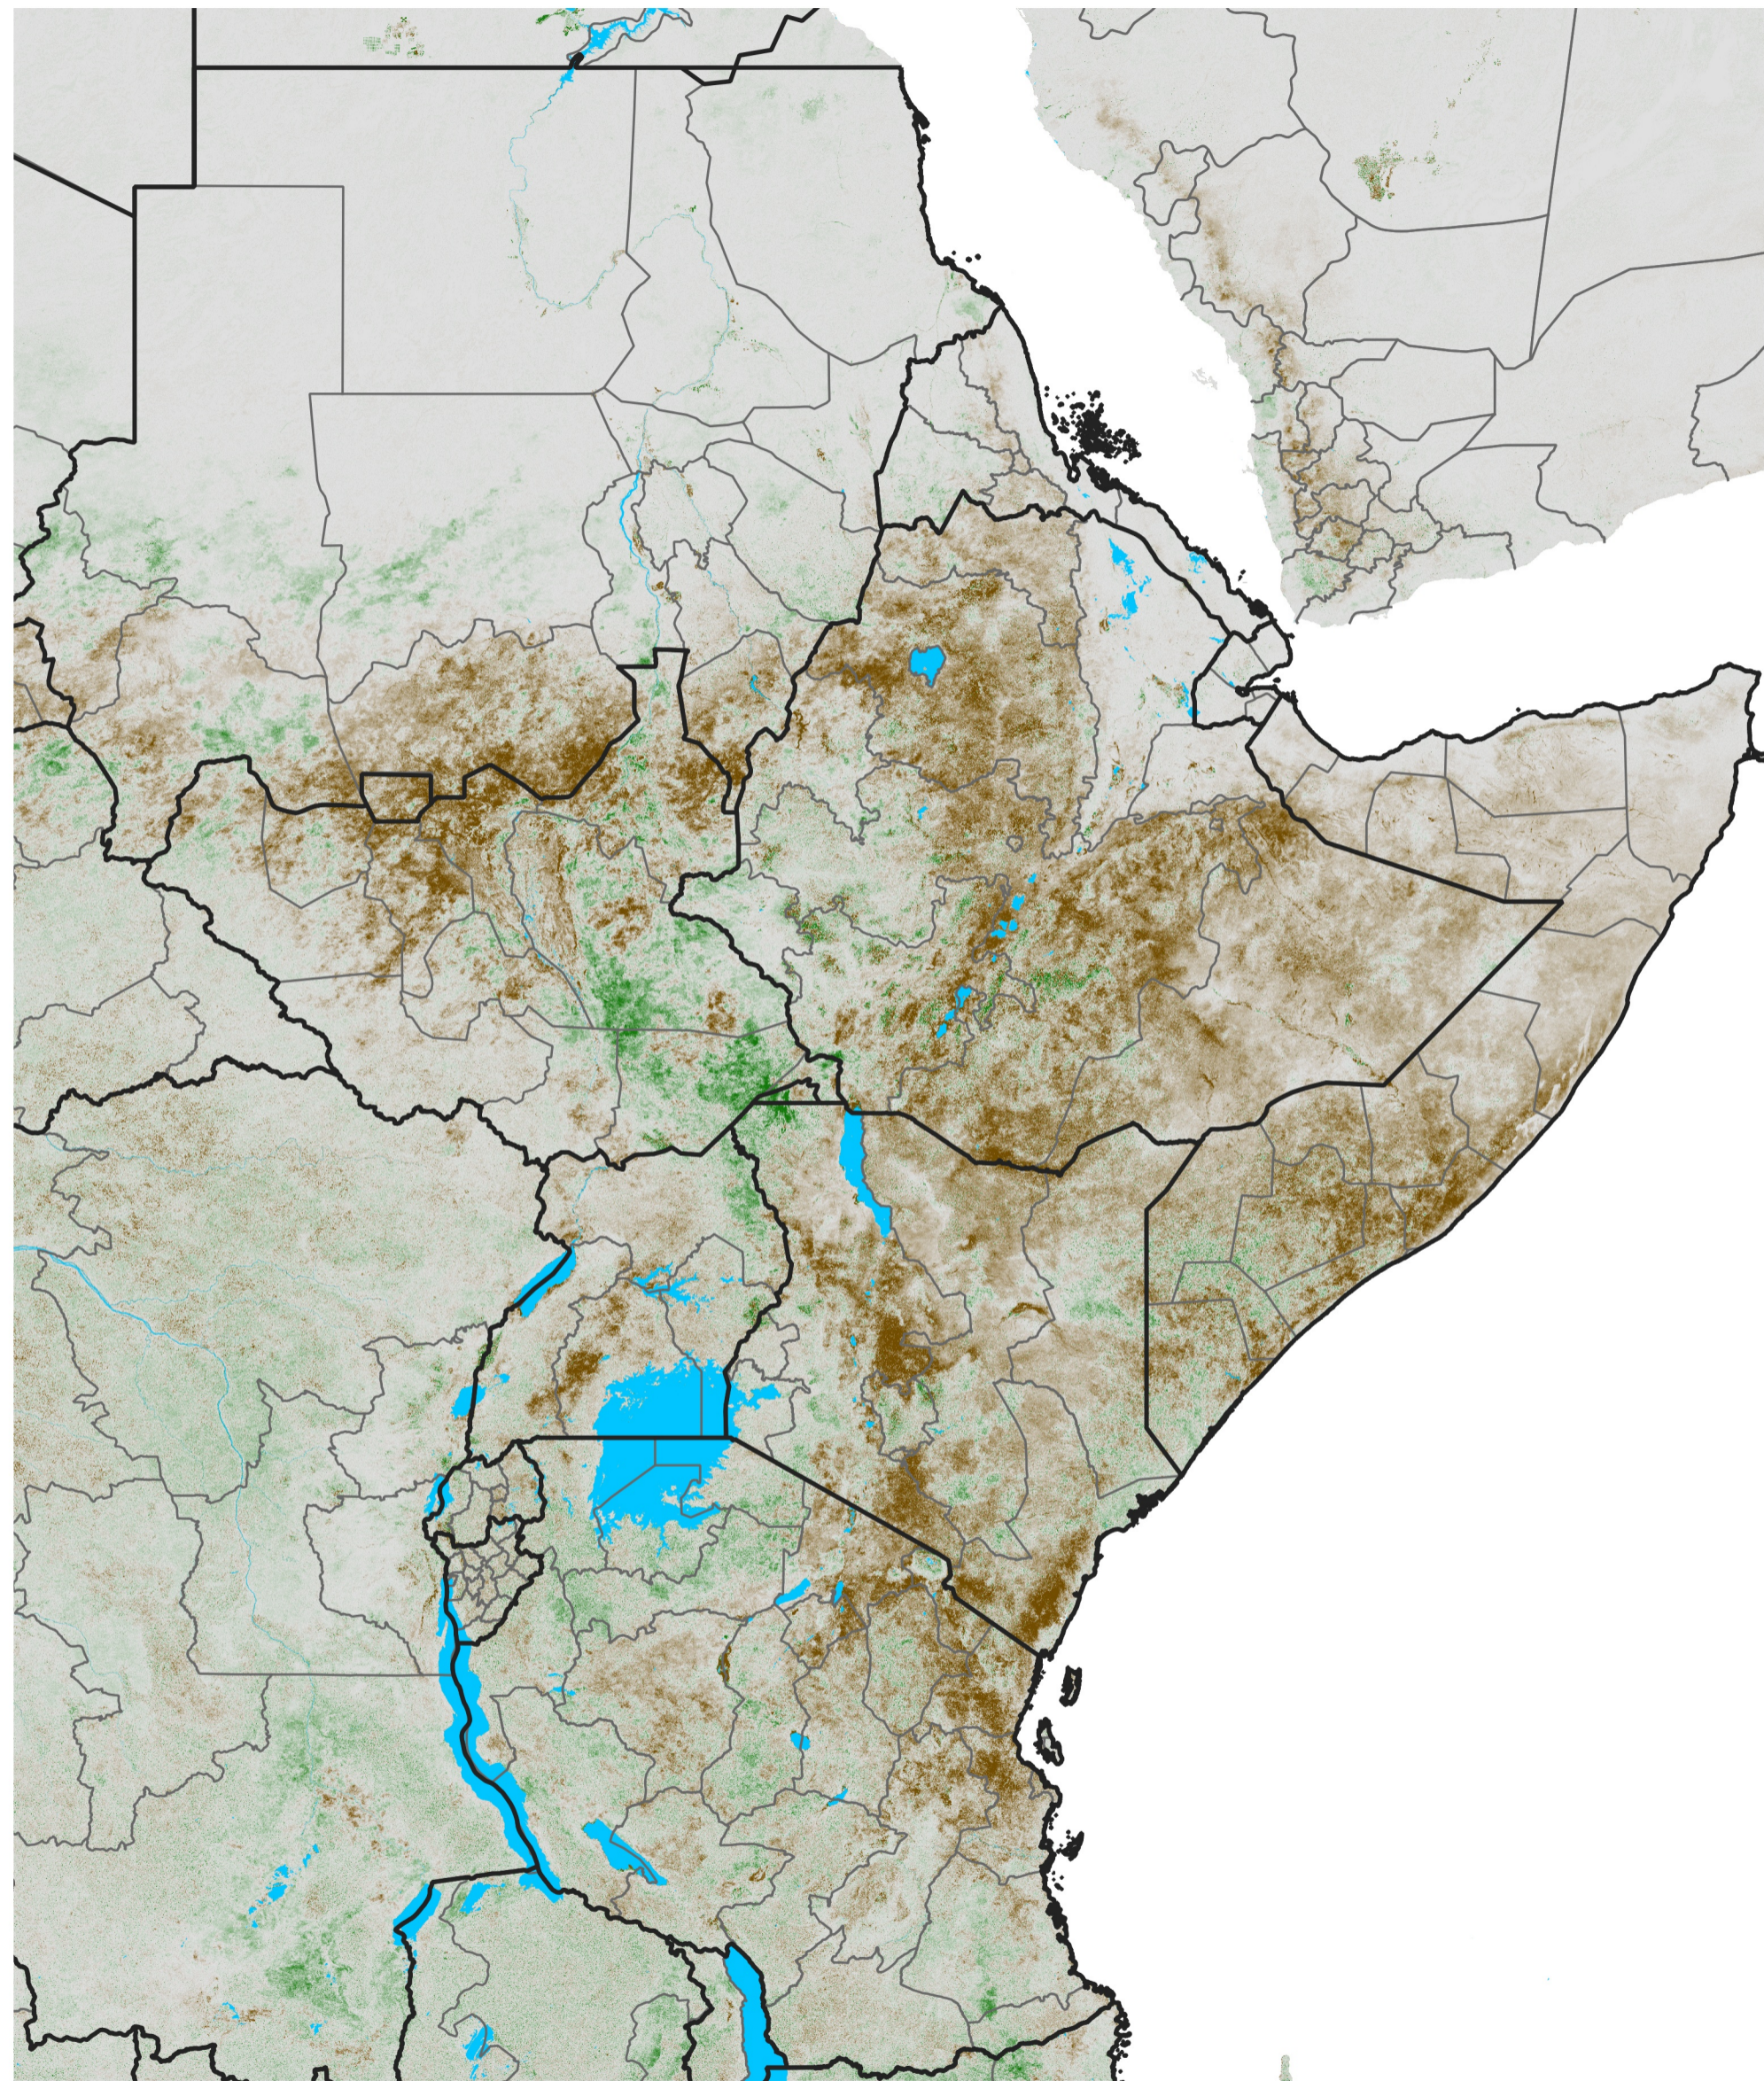

East Africa NDVI Anomaly

2022 minus Mean (2012 - 2021)

Period 35 / Jun 16 - 25, 2022

NDVI Anomaly

< -0.3 -0.2 -0.1 -0.05 0.05 0.1 0.2 >0.3

Negative

No Difference

Positive