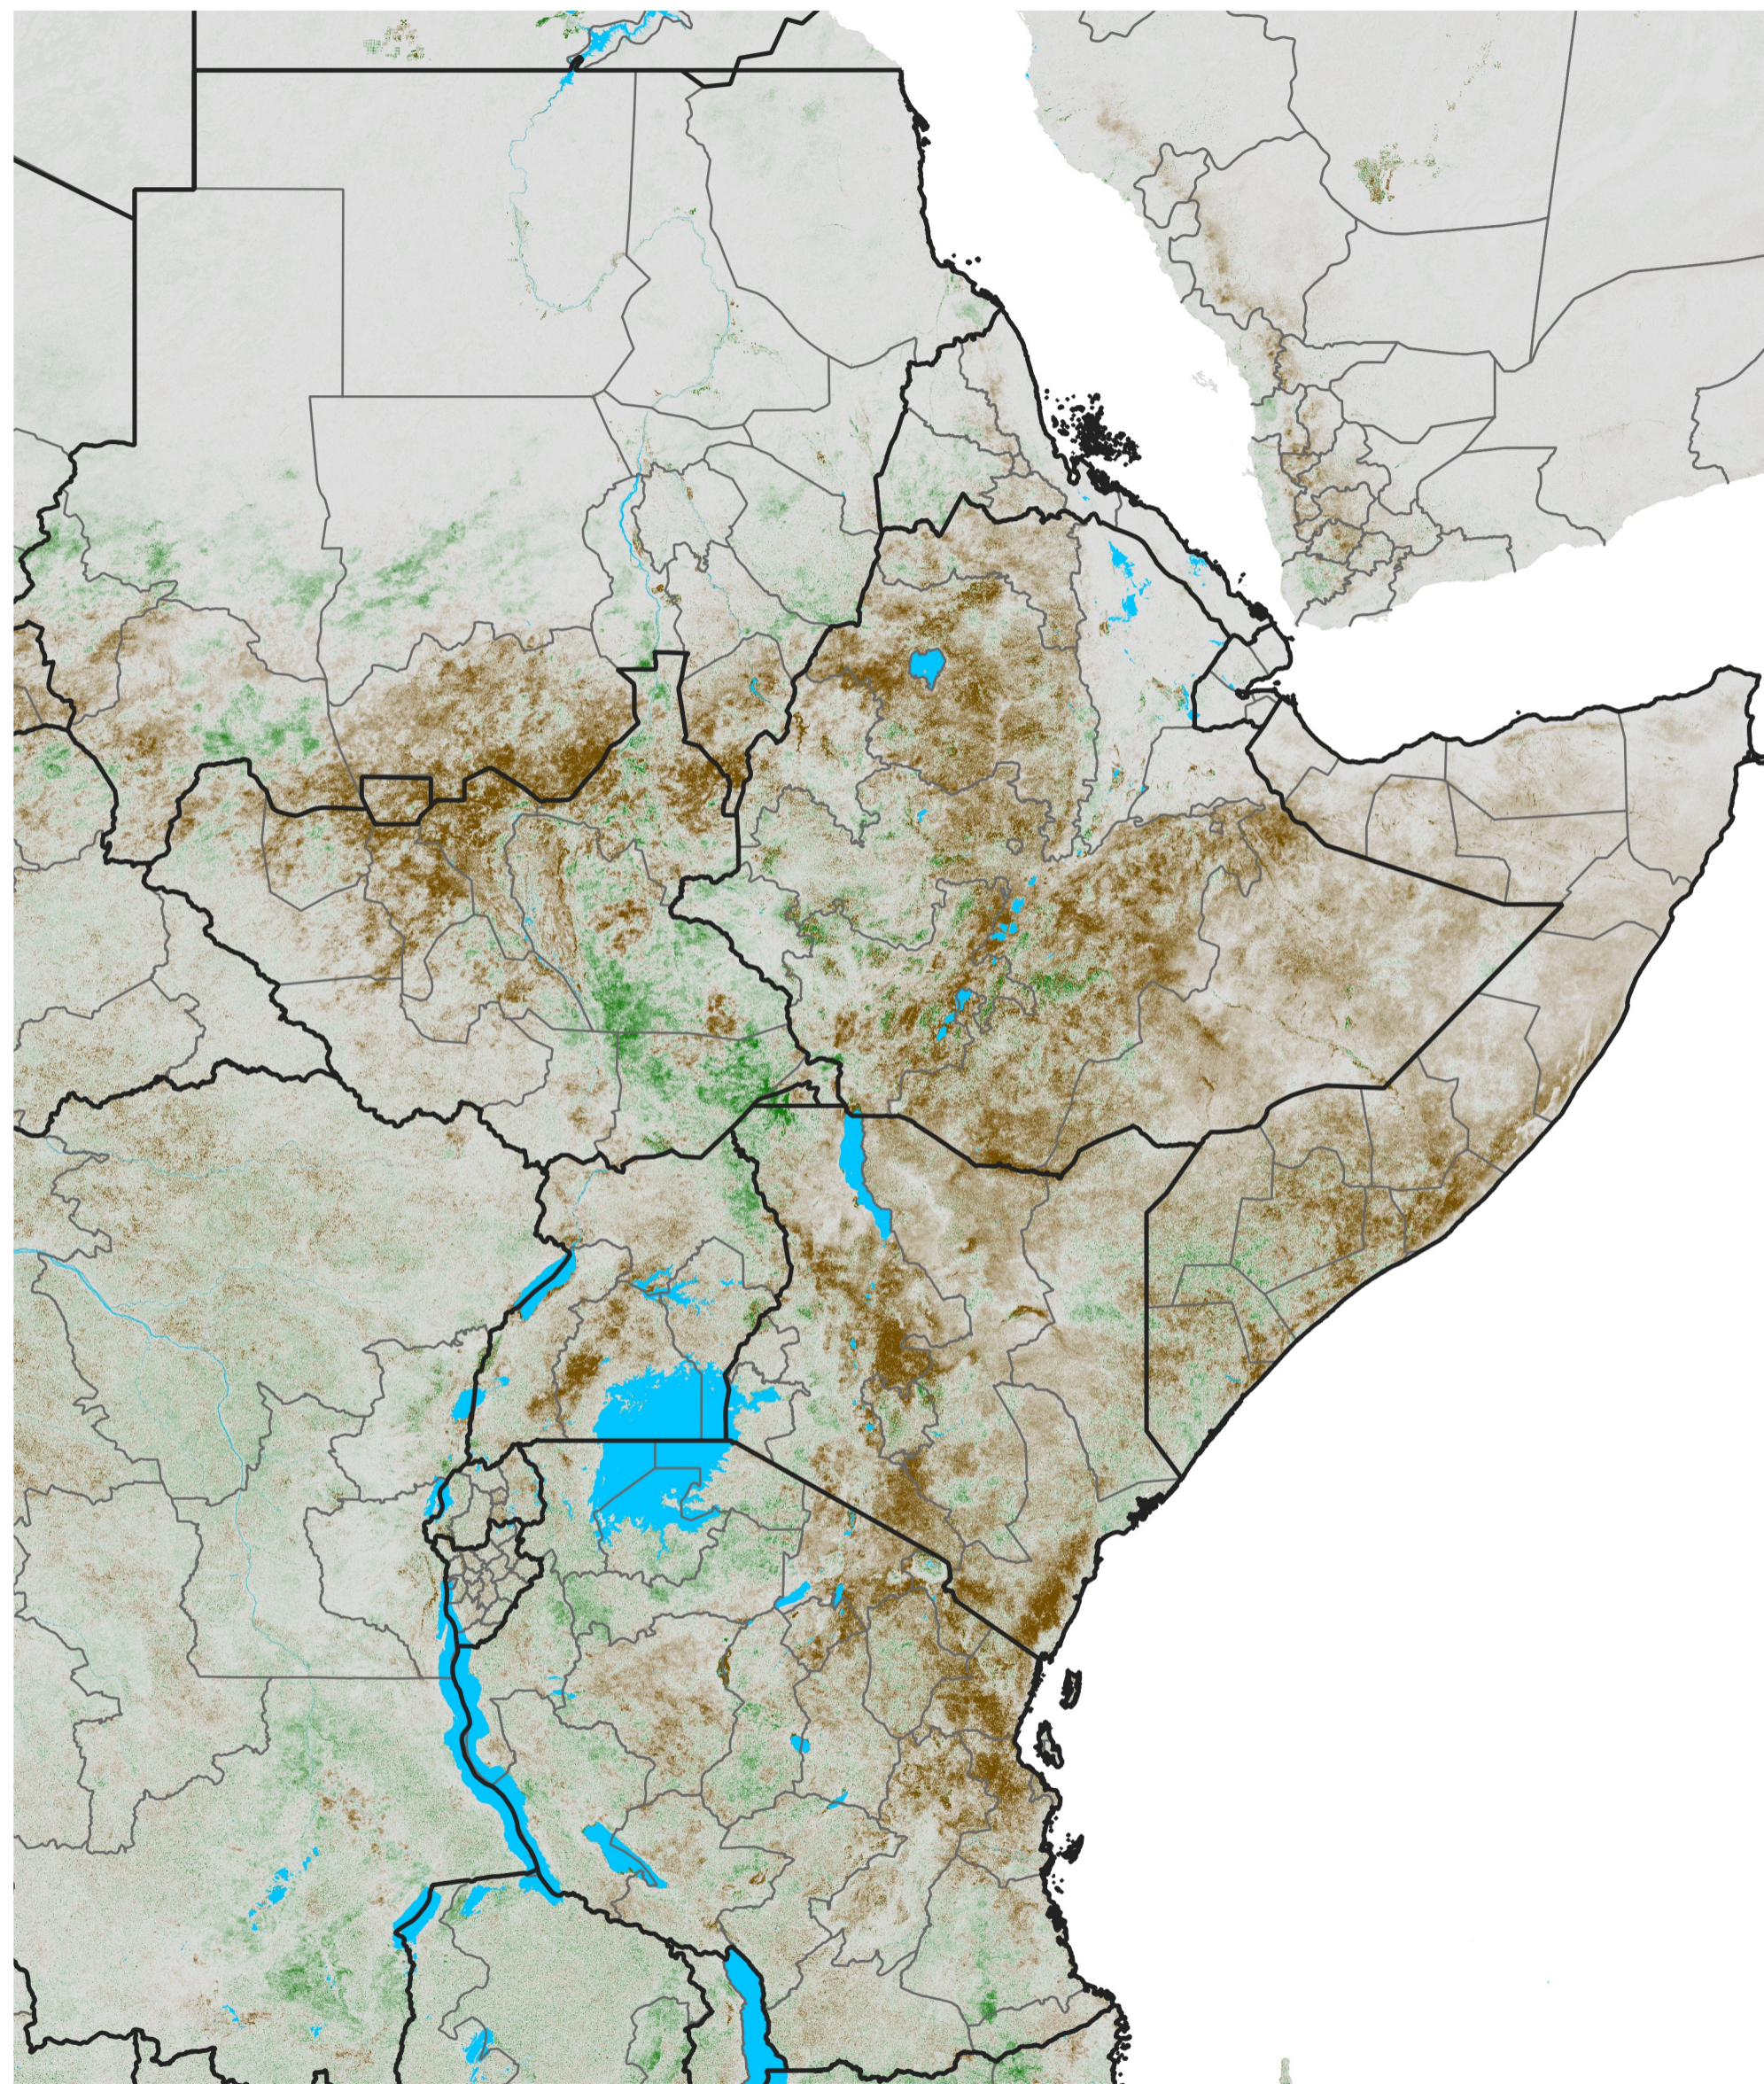

East Africa NDVI Anomaly

2022 minus Mean (2012 - 2021)

Period 36 / Jun 21 - 30, 2022

NDVI Anomaly

< -0.3 -0.2 -0.1 -0.05 0.05 0.1 0.2 >0.3

Negative

No Difference

Positive