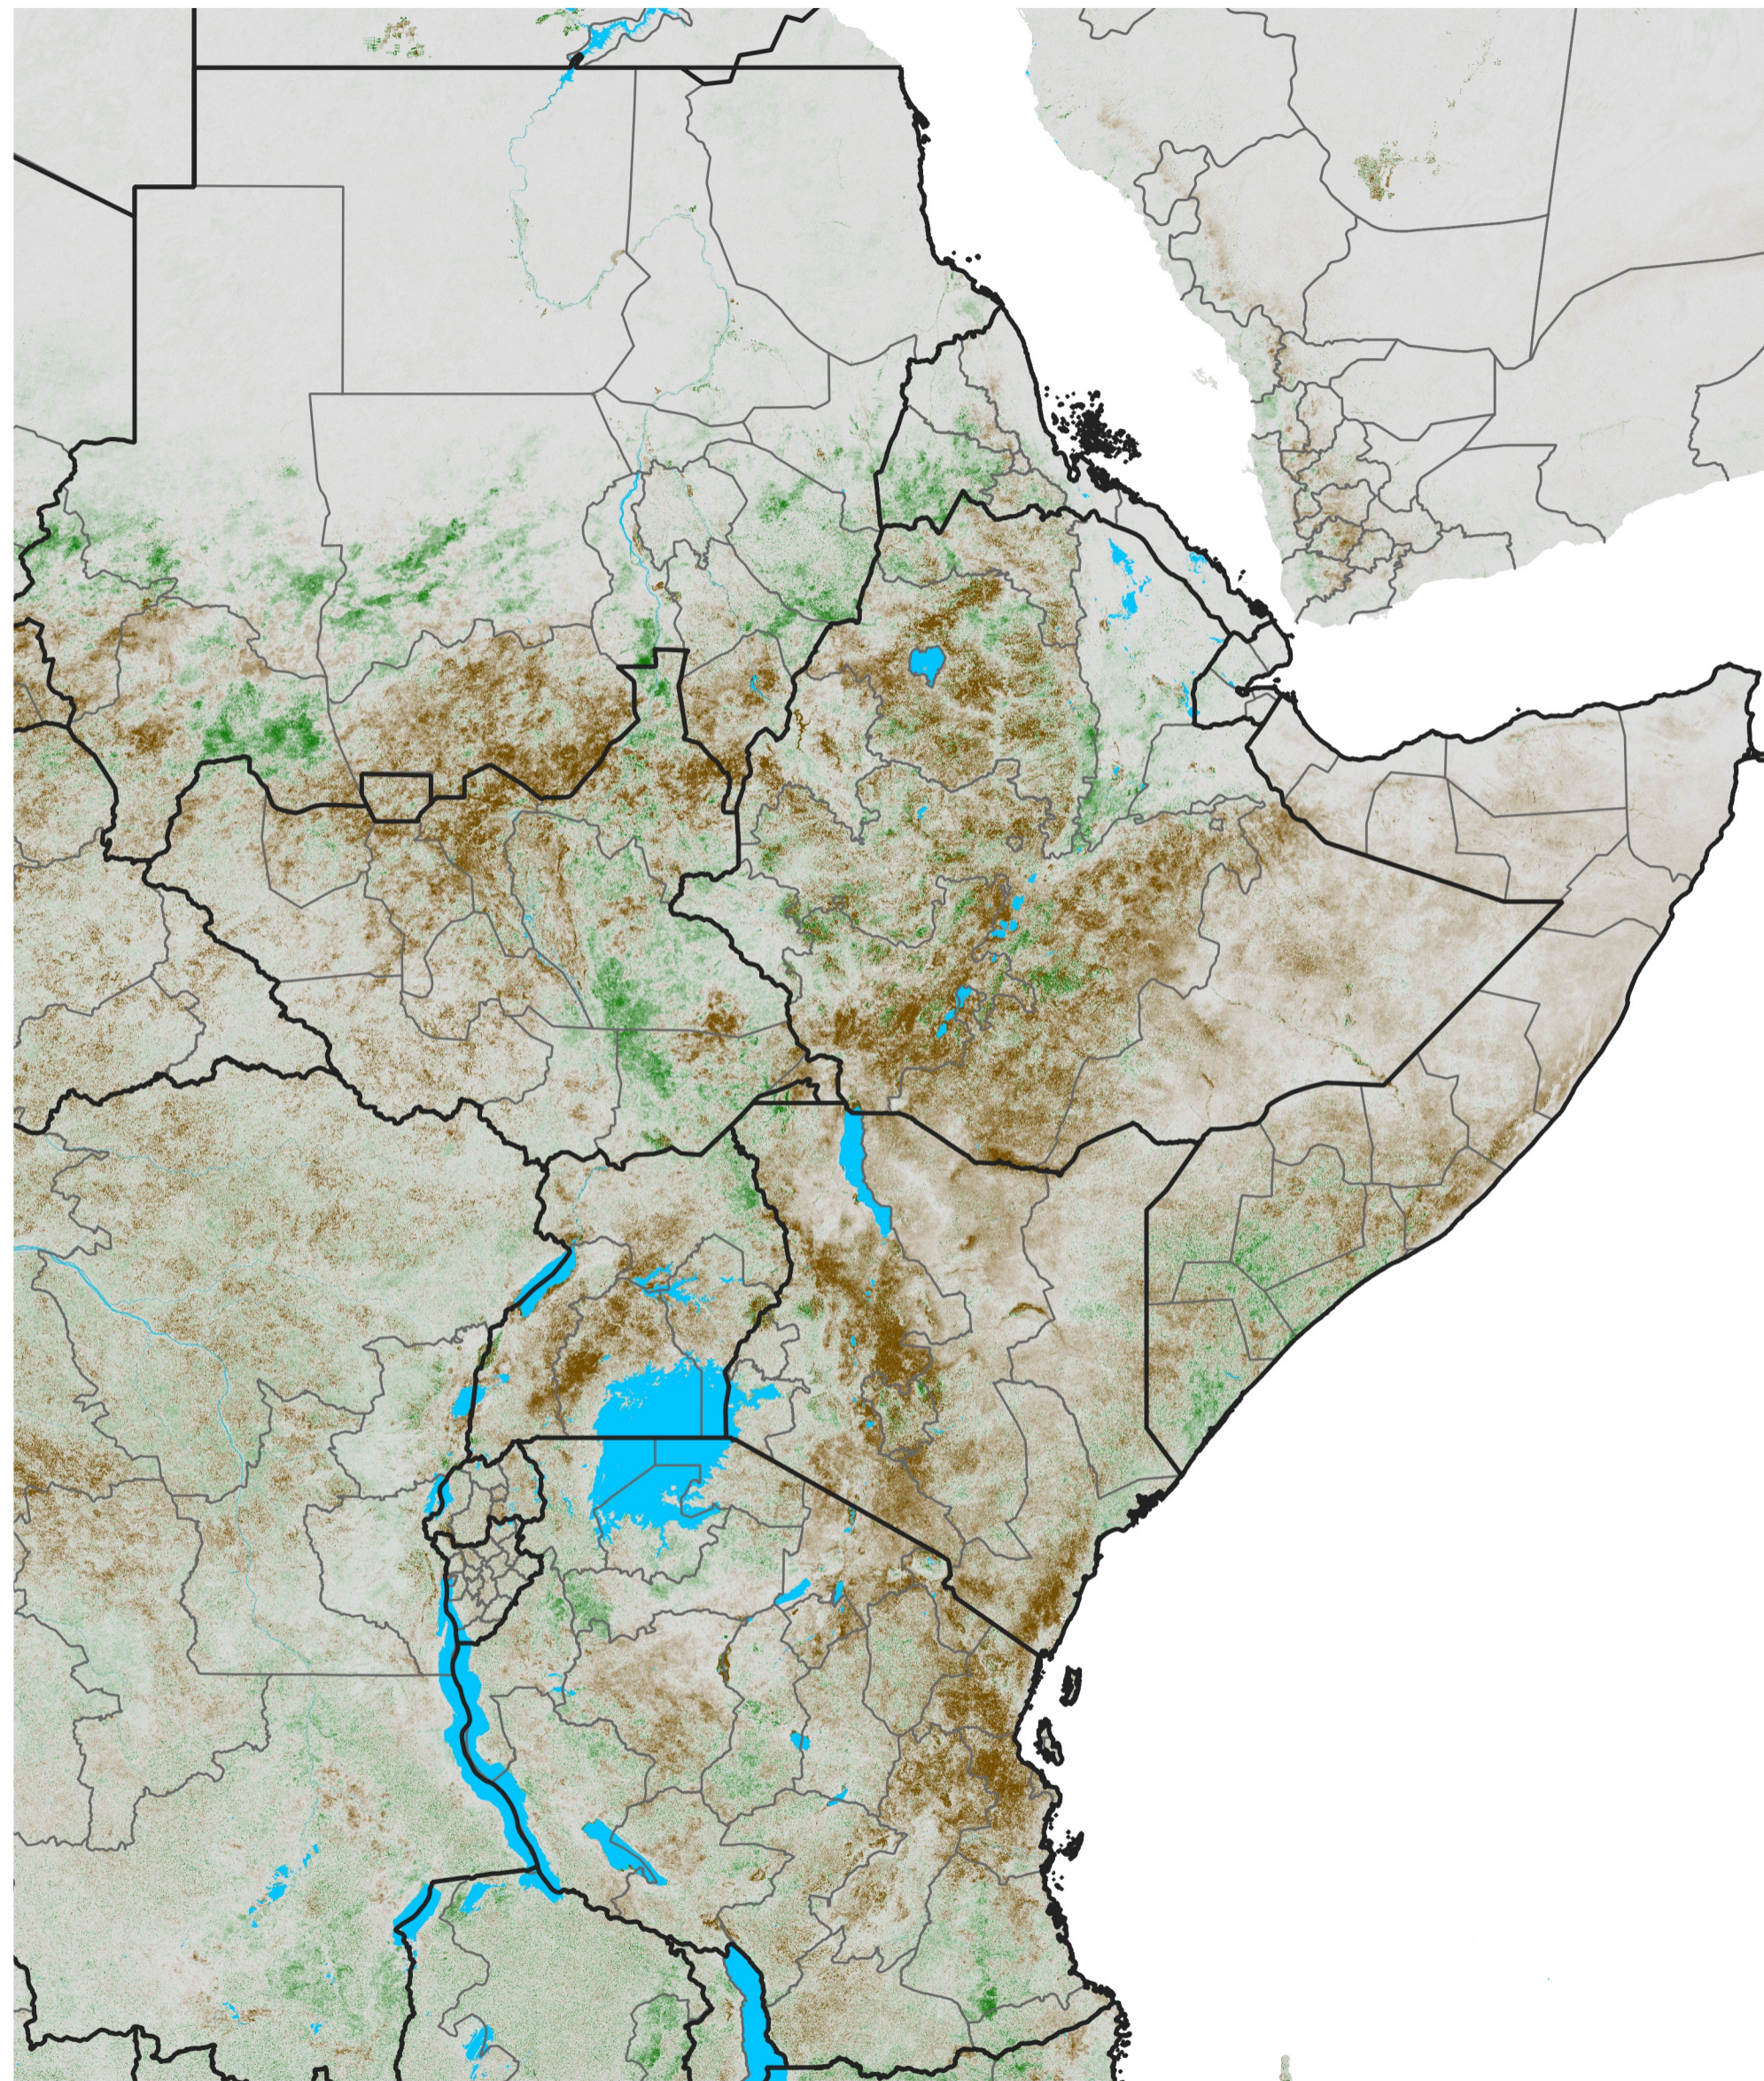

# East Africa NDVI Anomaly

2022 minus Mean (2012 - 2021)

Period 39 / Jul 06 - 15, 2022

## NDVI Anomaly

< -0.3   -0.2   -0.1   -0.05   0.05   0.1   0.2   >0.3

Negative

No Difference

Positive