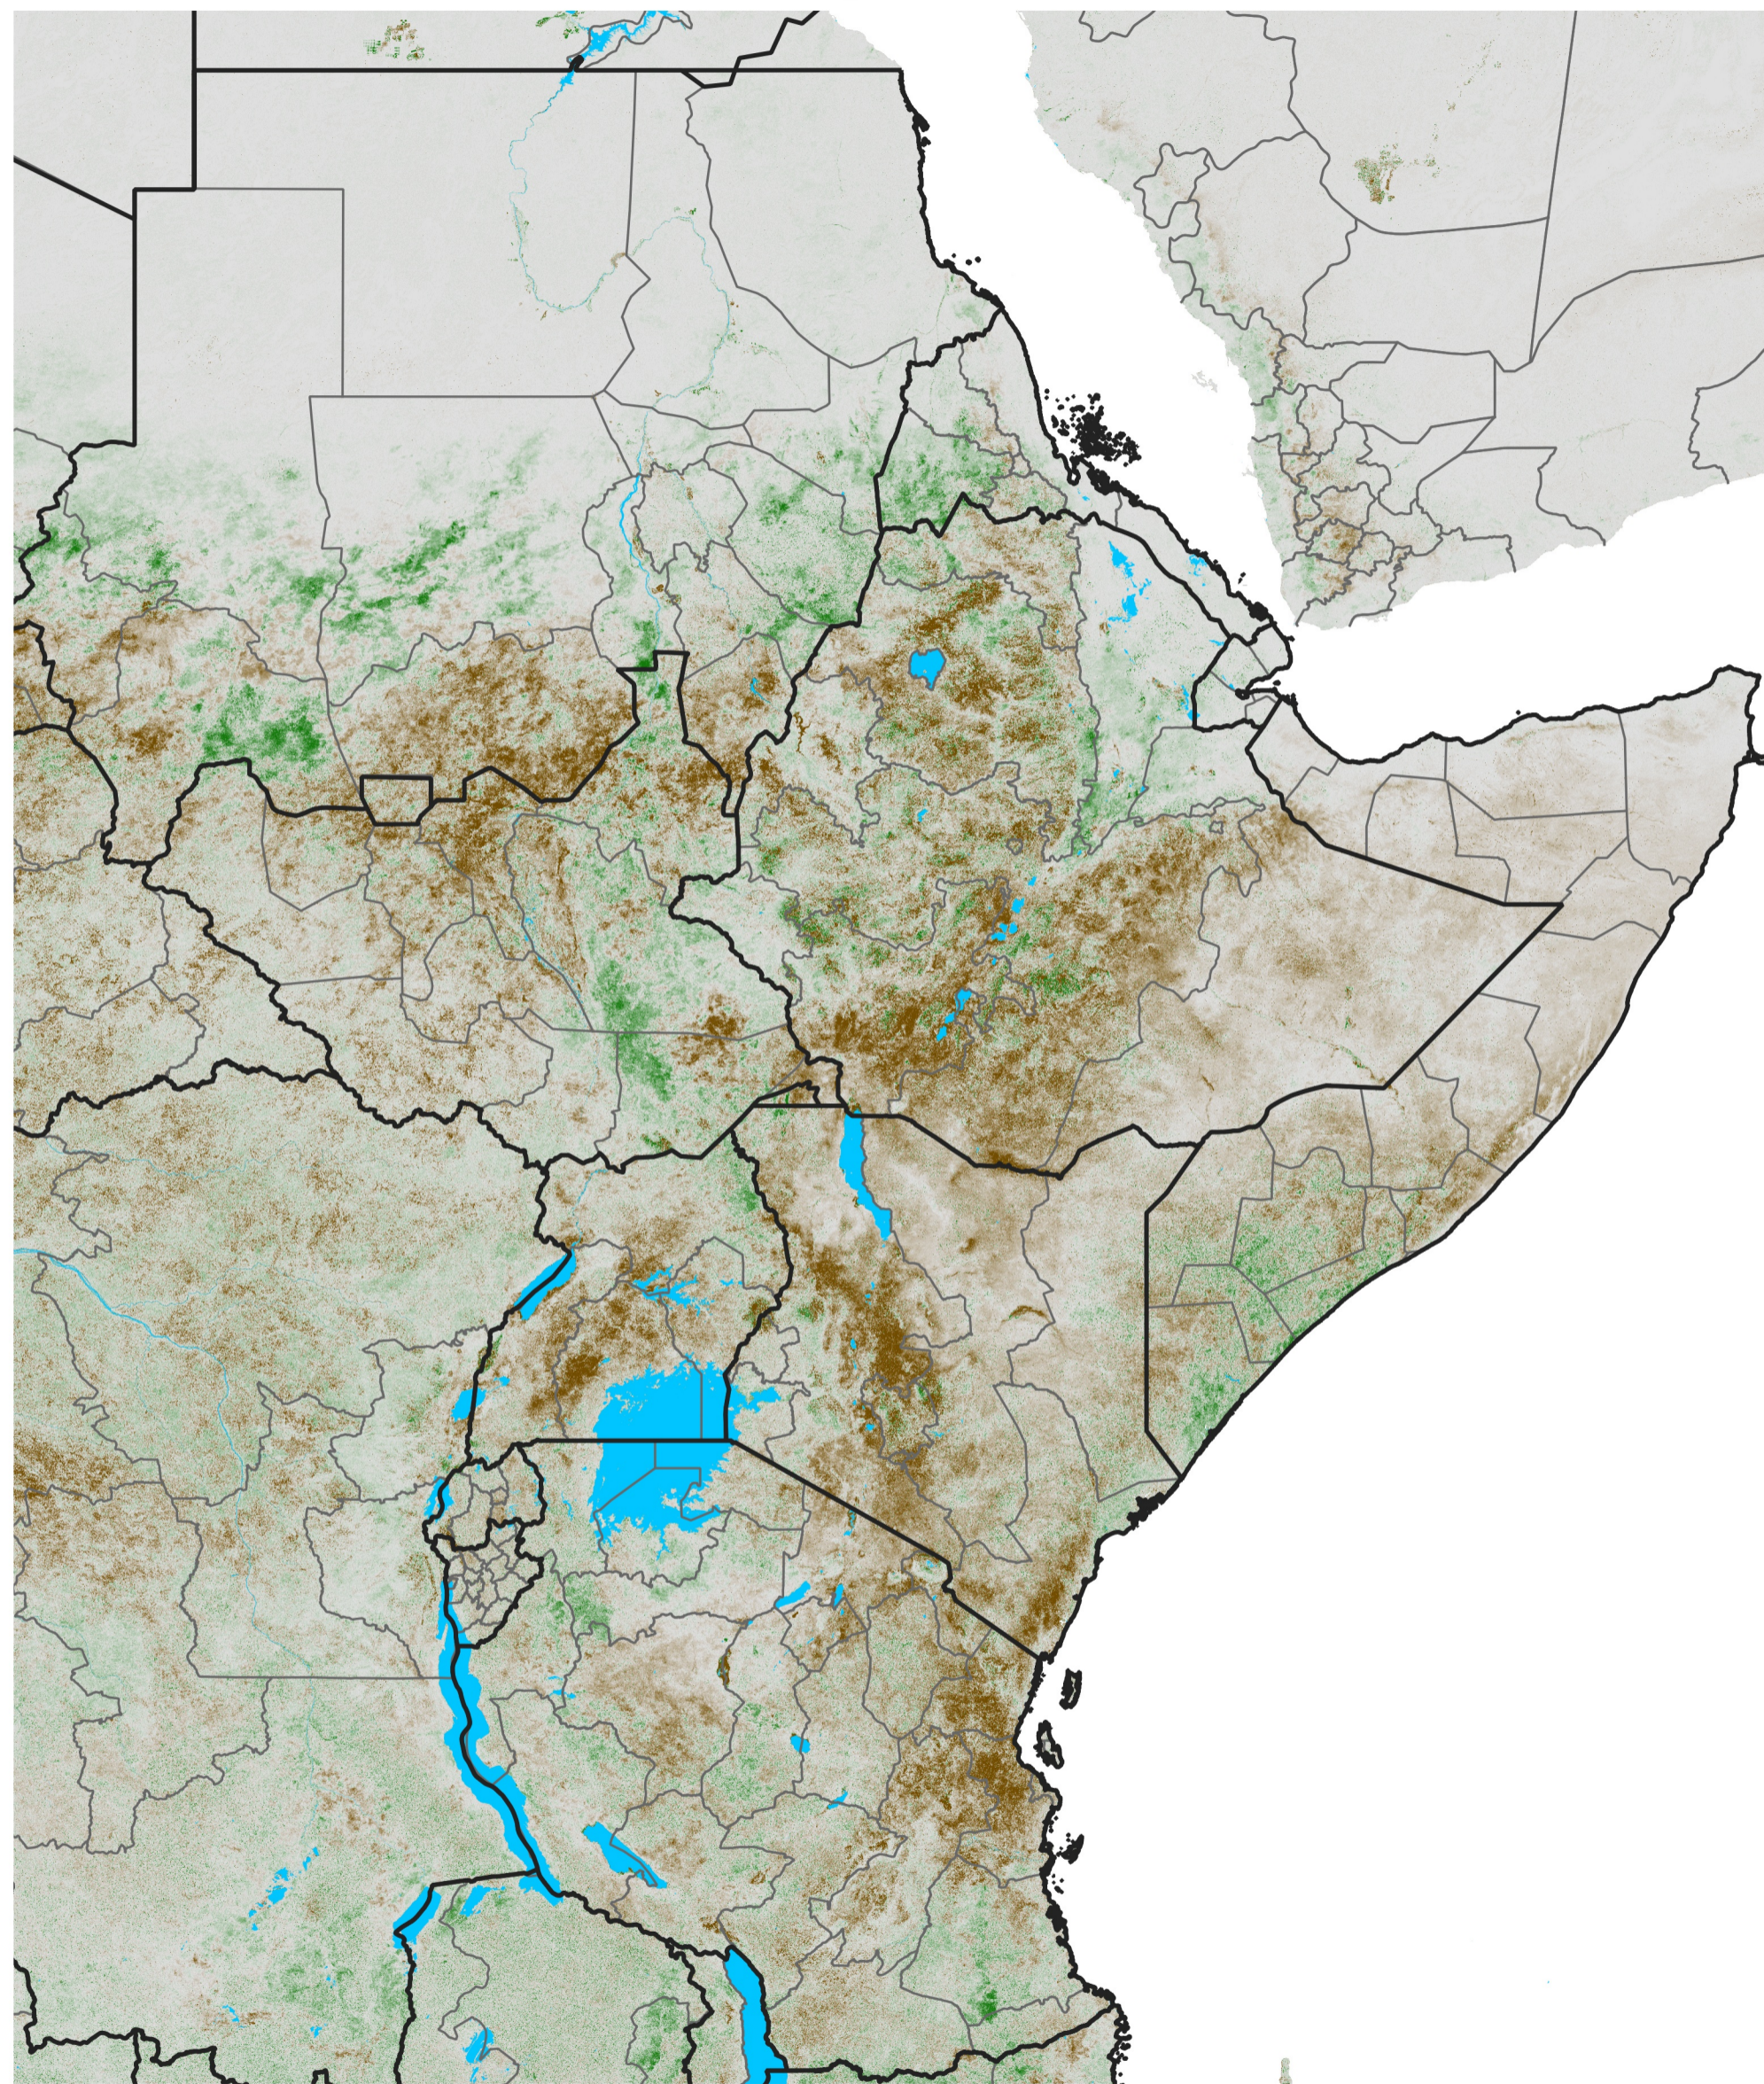

# East Africa NDVI Anomaly

2022 minus Mean (2012 - 2021)

Period 40 / Jul 11 - 20, 2022

## NDVI Anomaly

< -0.3   -0.2   -0.1   -0.05   0.05   0.1   0.2   >0.3

Negative

No Difference

Positive