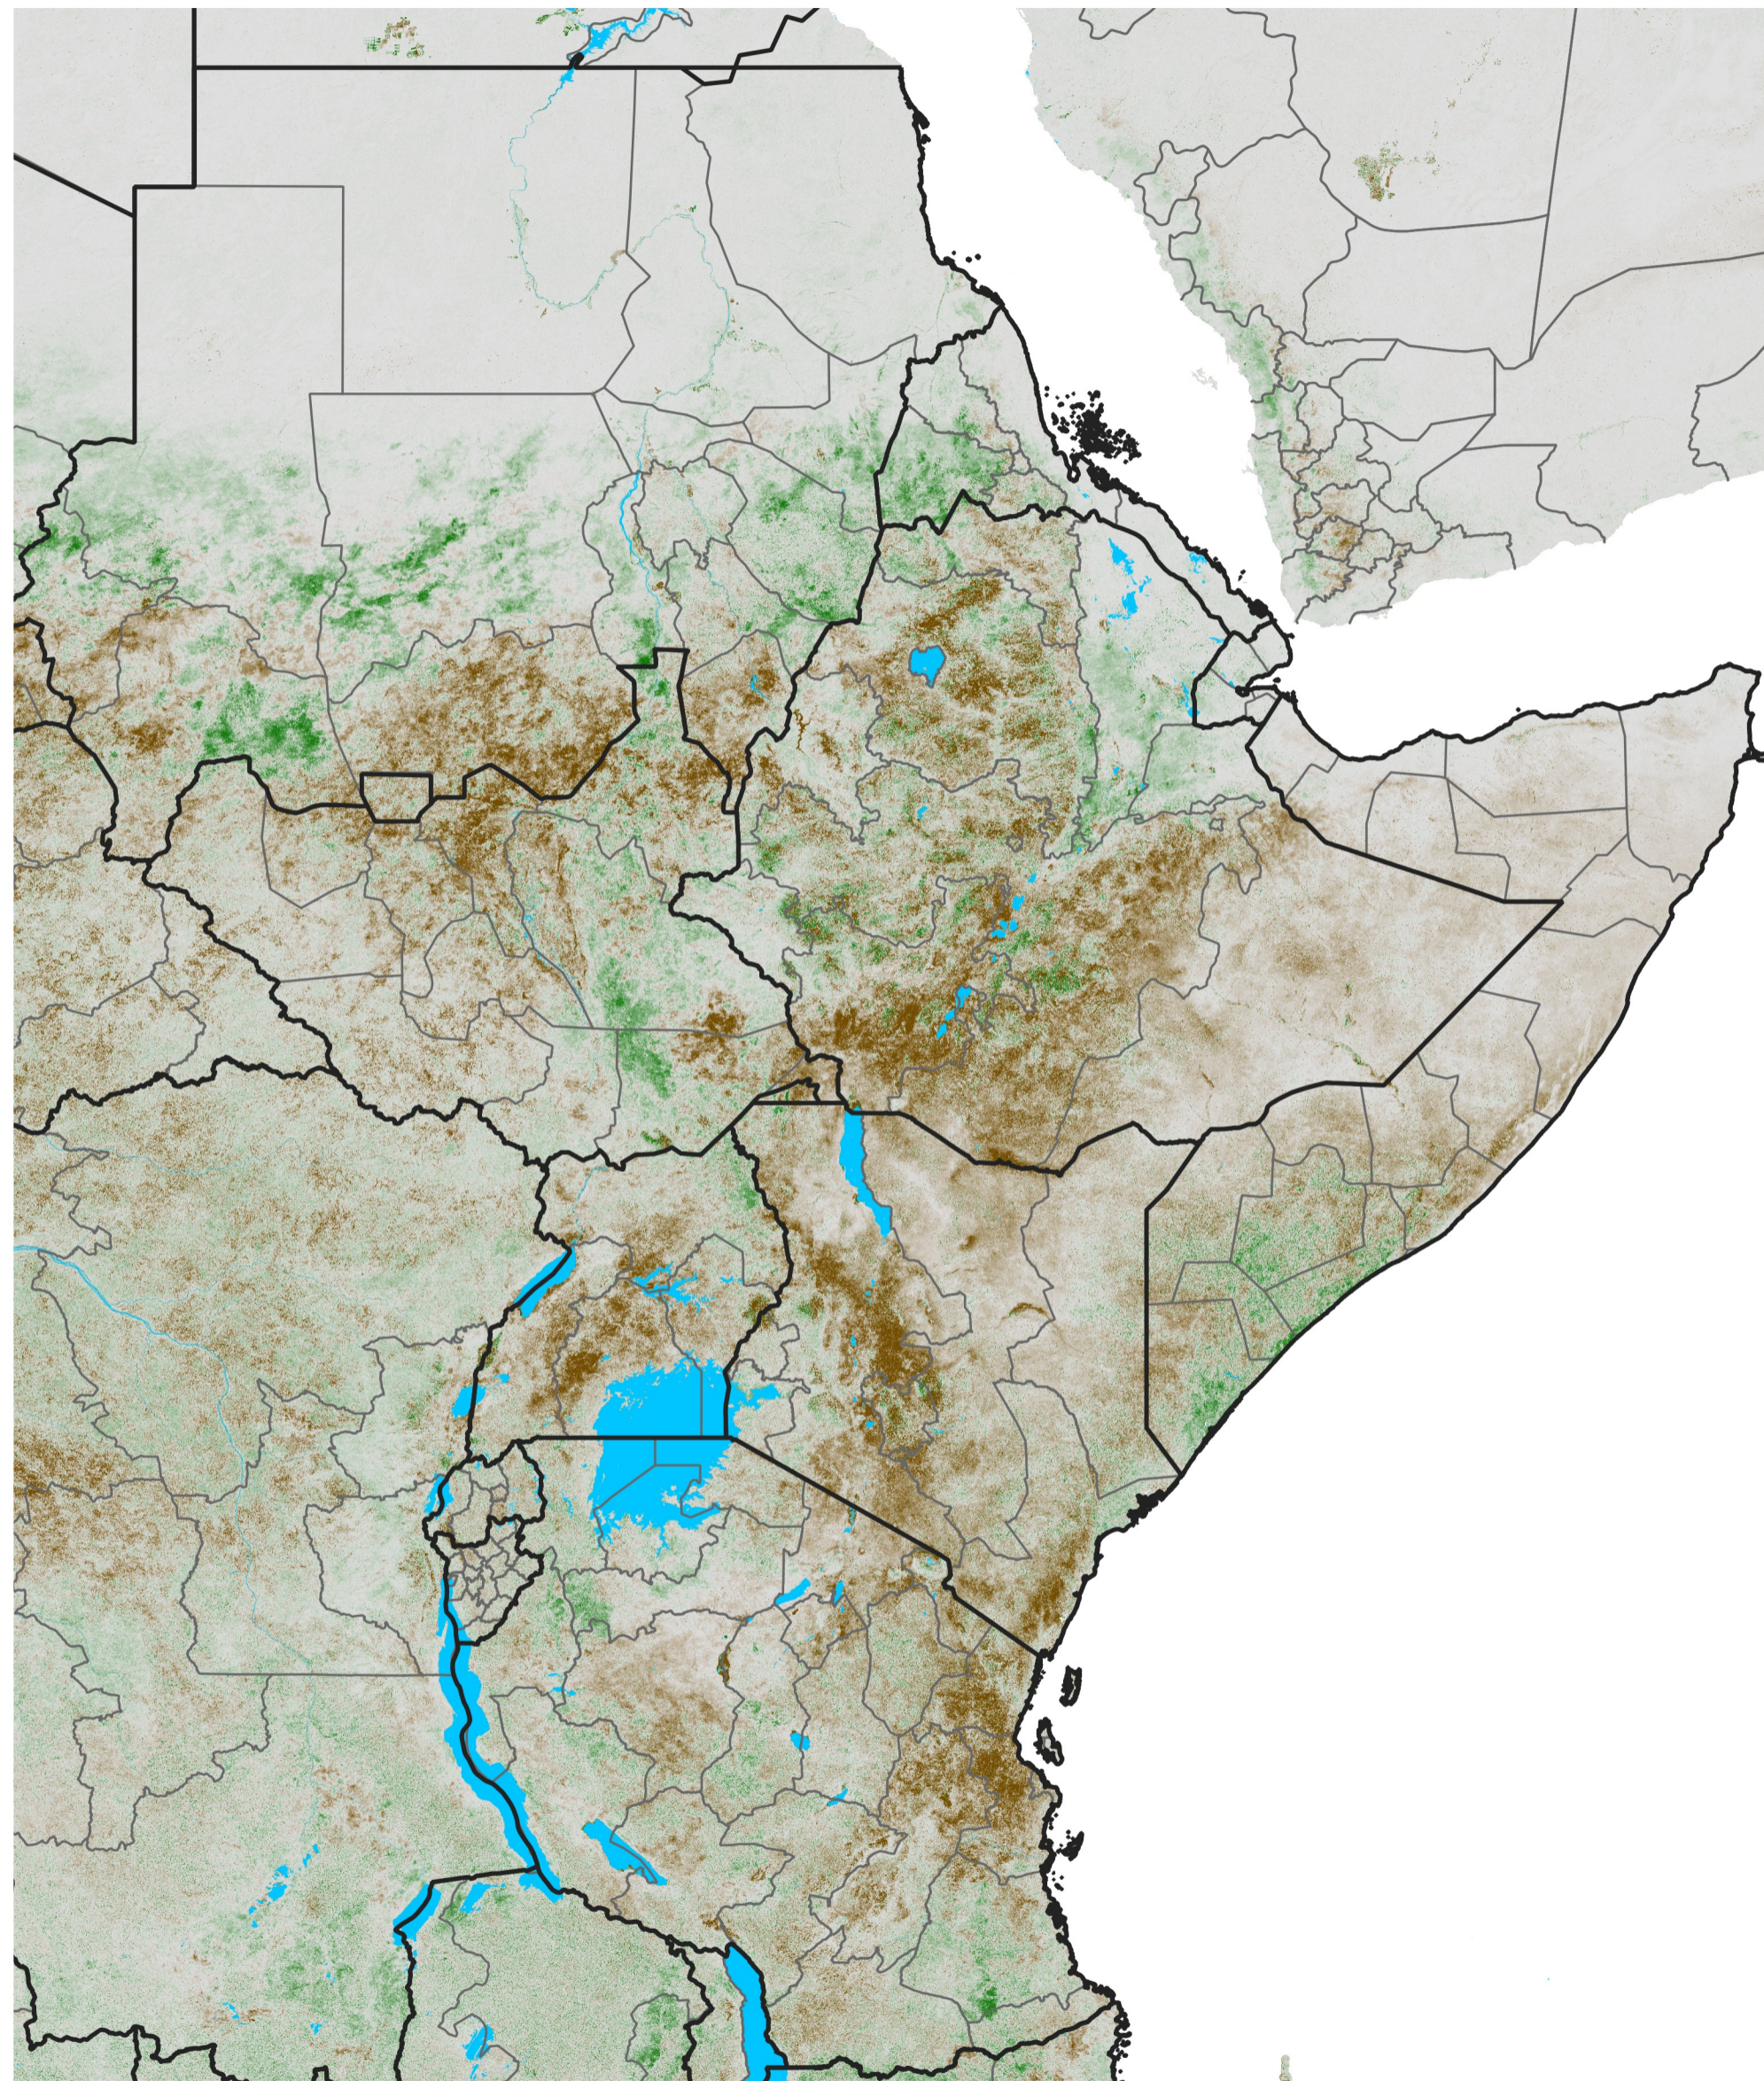

# East Africa NDVI Anomaly

2022 minus Mean (2012 - 2021)

Period 41 / Jul 16 - 25, 2022

## NDVI Anomaly

< -0.3   -0.2   -0.1   -0.05   0.05   0.1   0.2   >0.3

Negative

No Difference

Positive