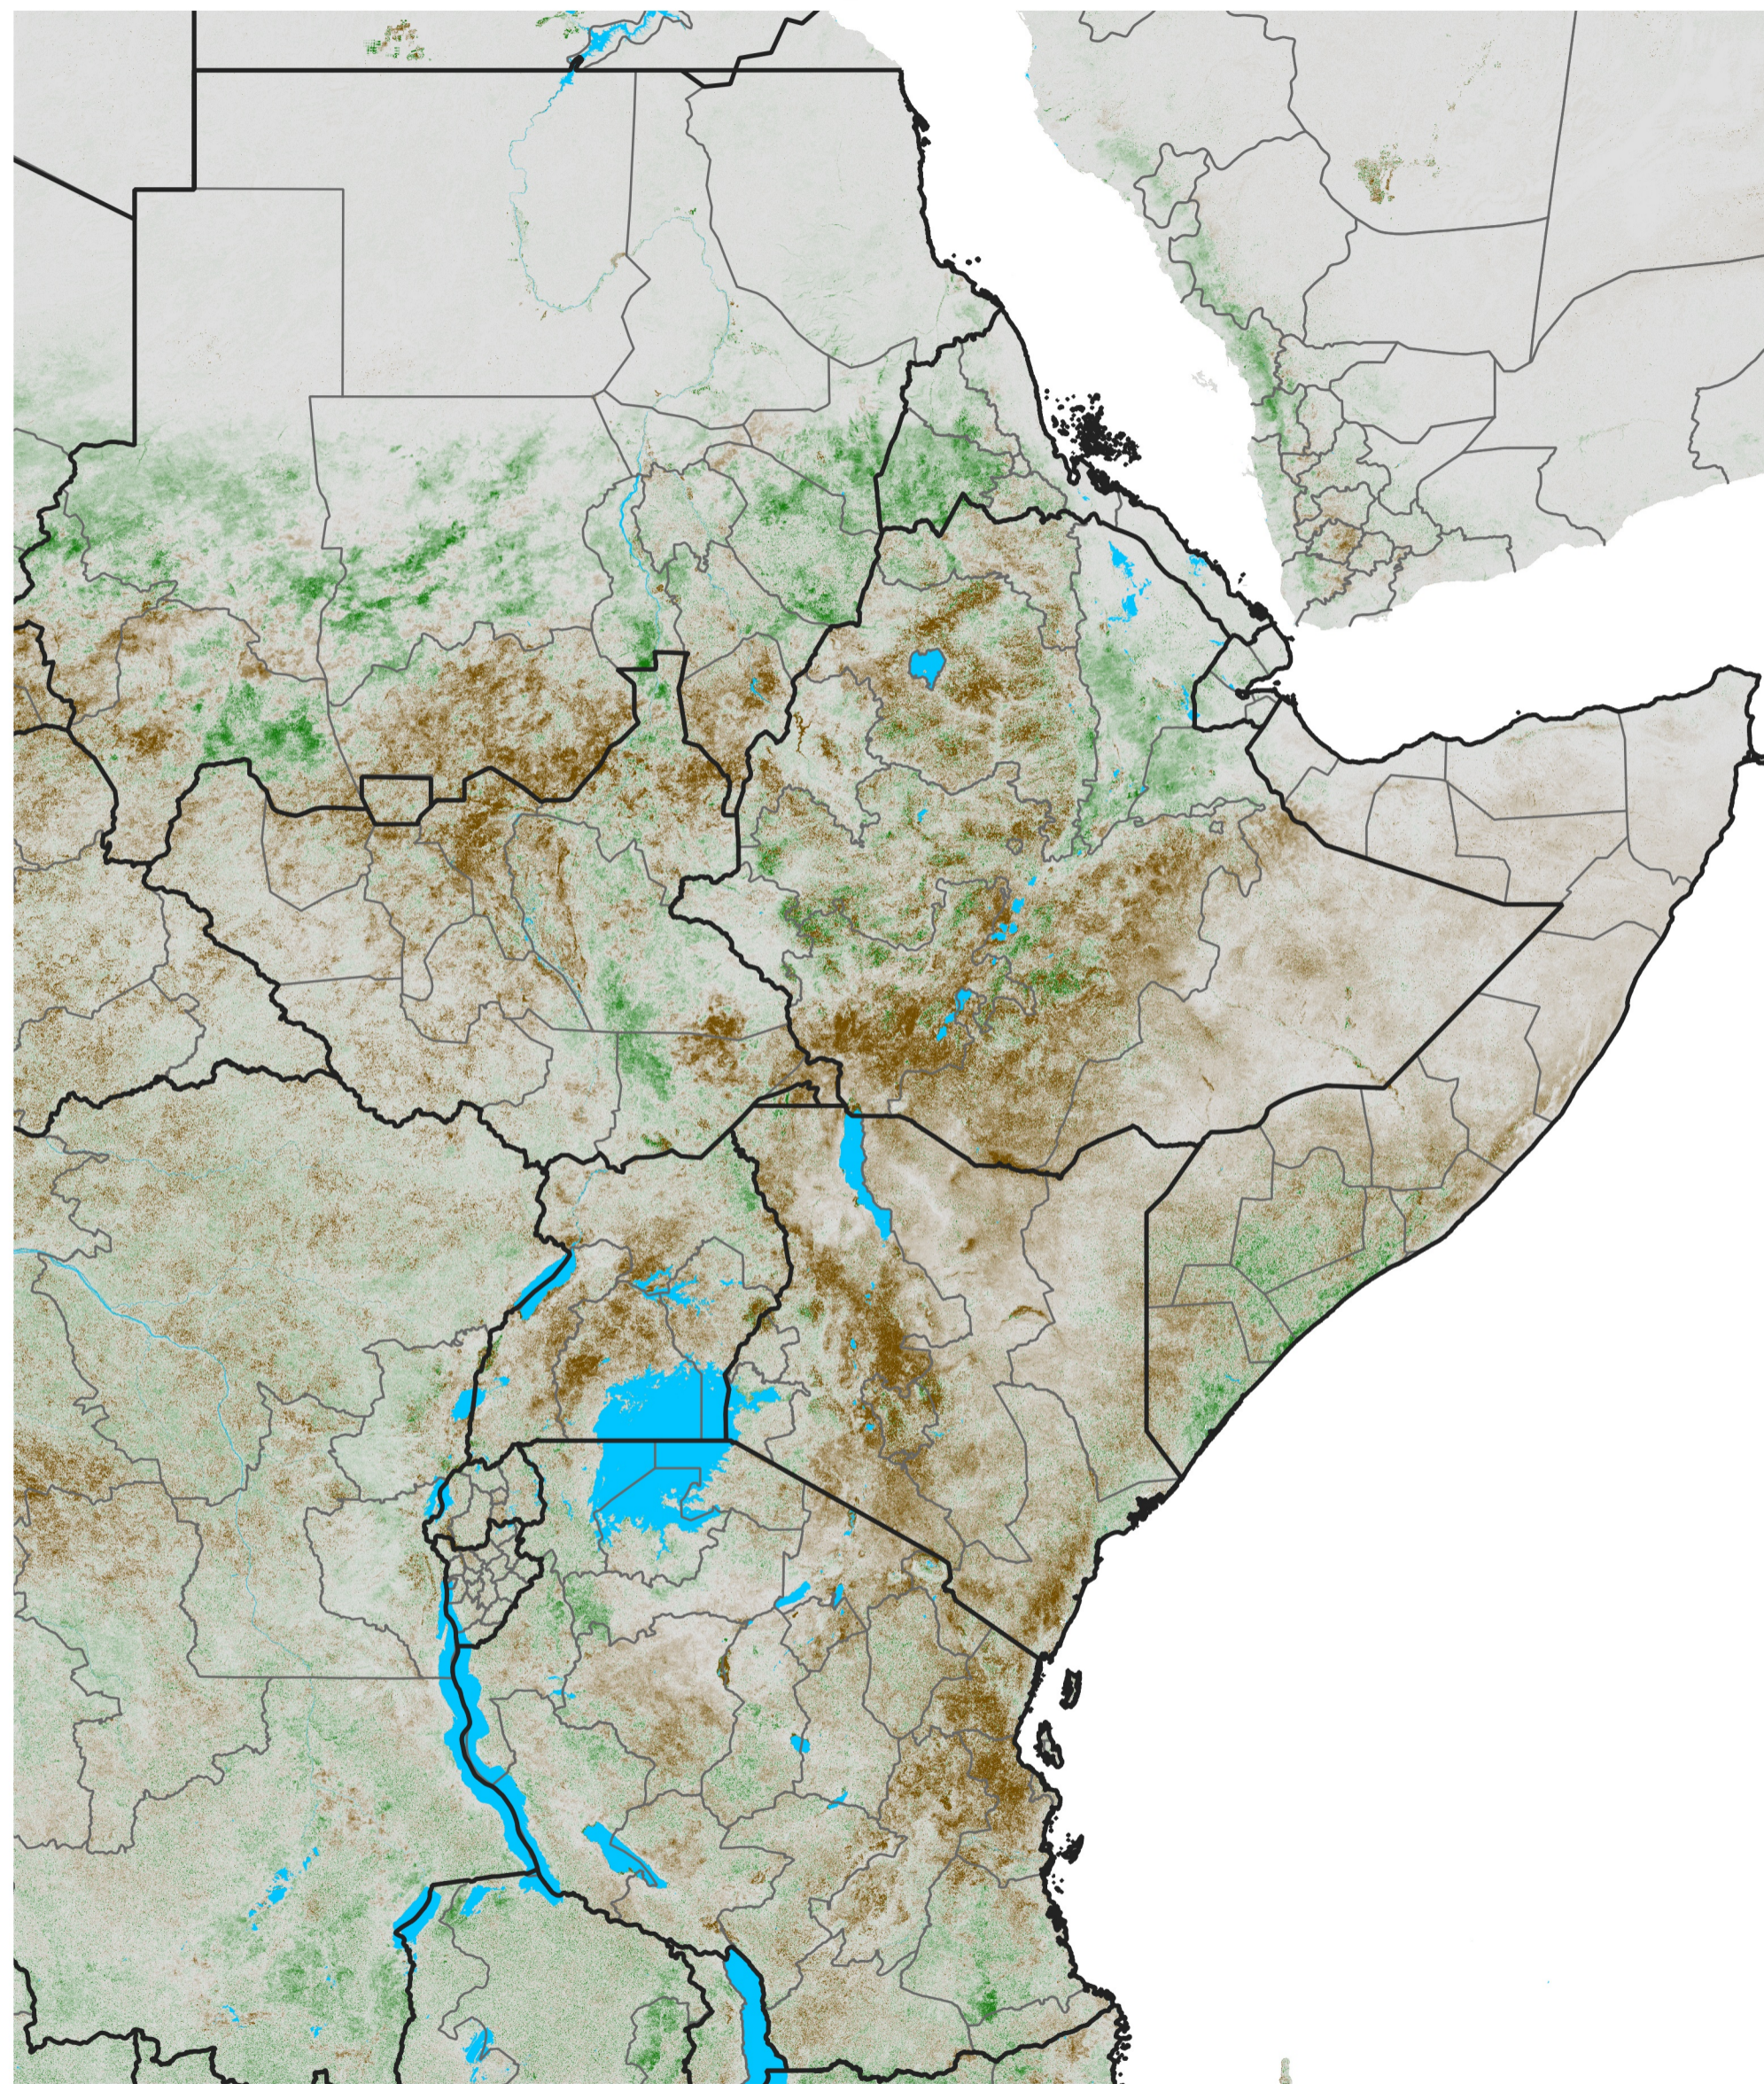

East Africa NDVI Anomaly

2022 minus Mean (2012 - 2021)

Period 42 / Jul 21 - 31, 2022

NDVI Anomaly

< -0.3 -0.2 -0.1 -0.05 0.05 0.1 0.2 >0.3

Negative

No Difference

Positive