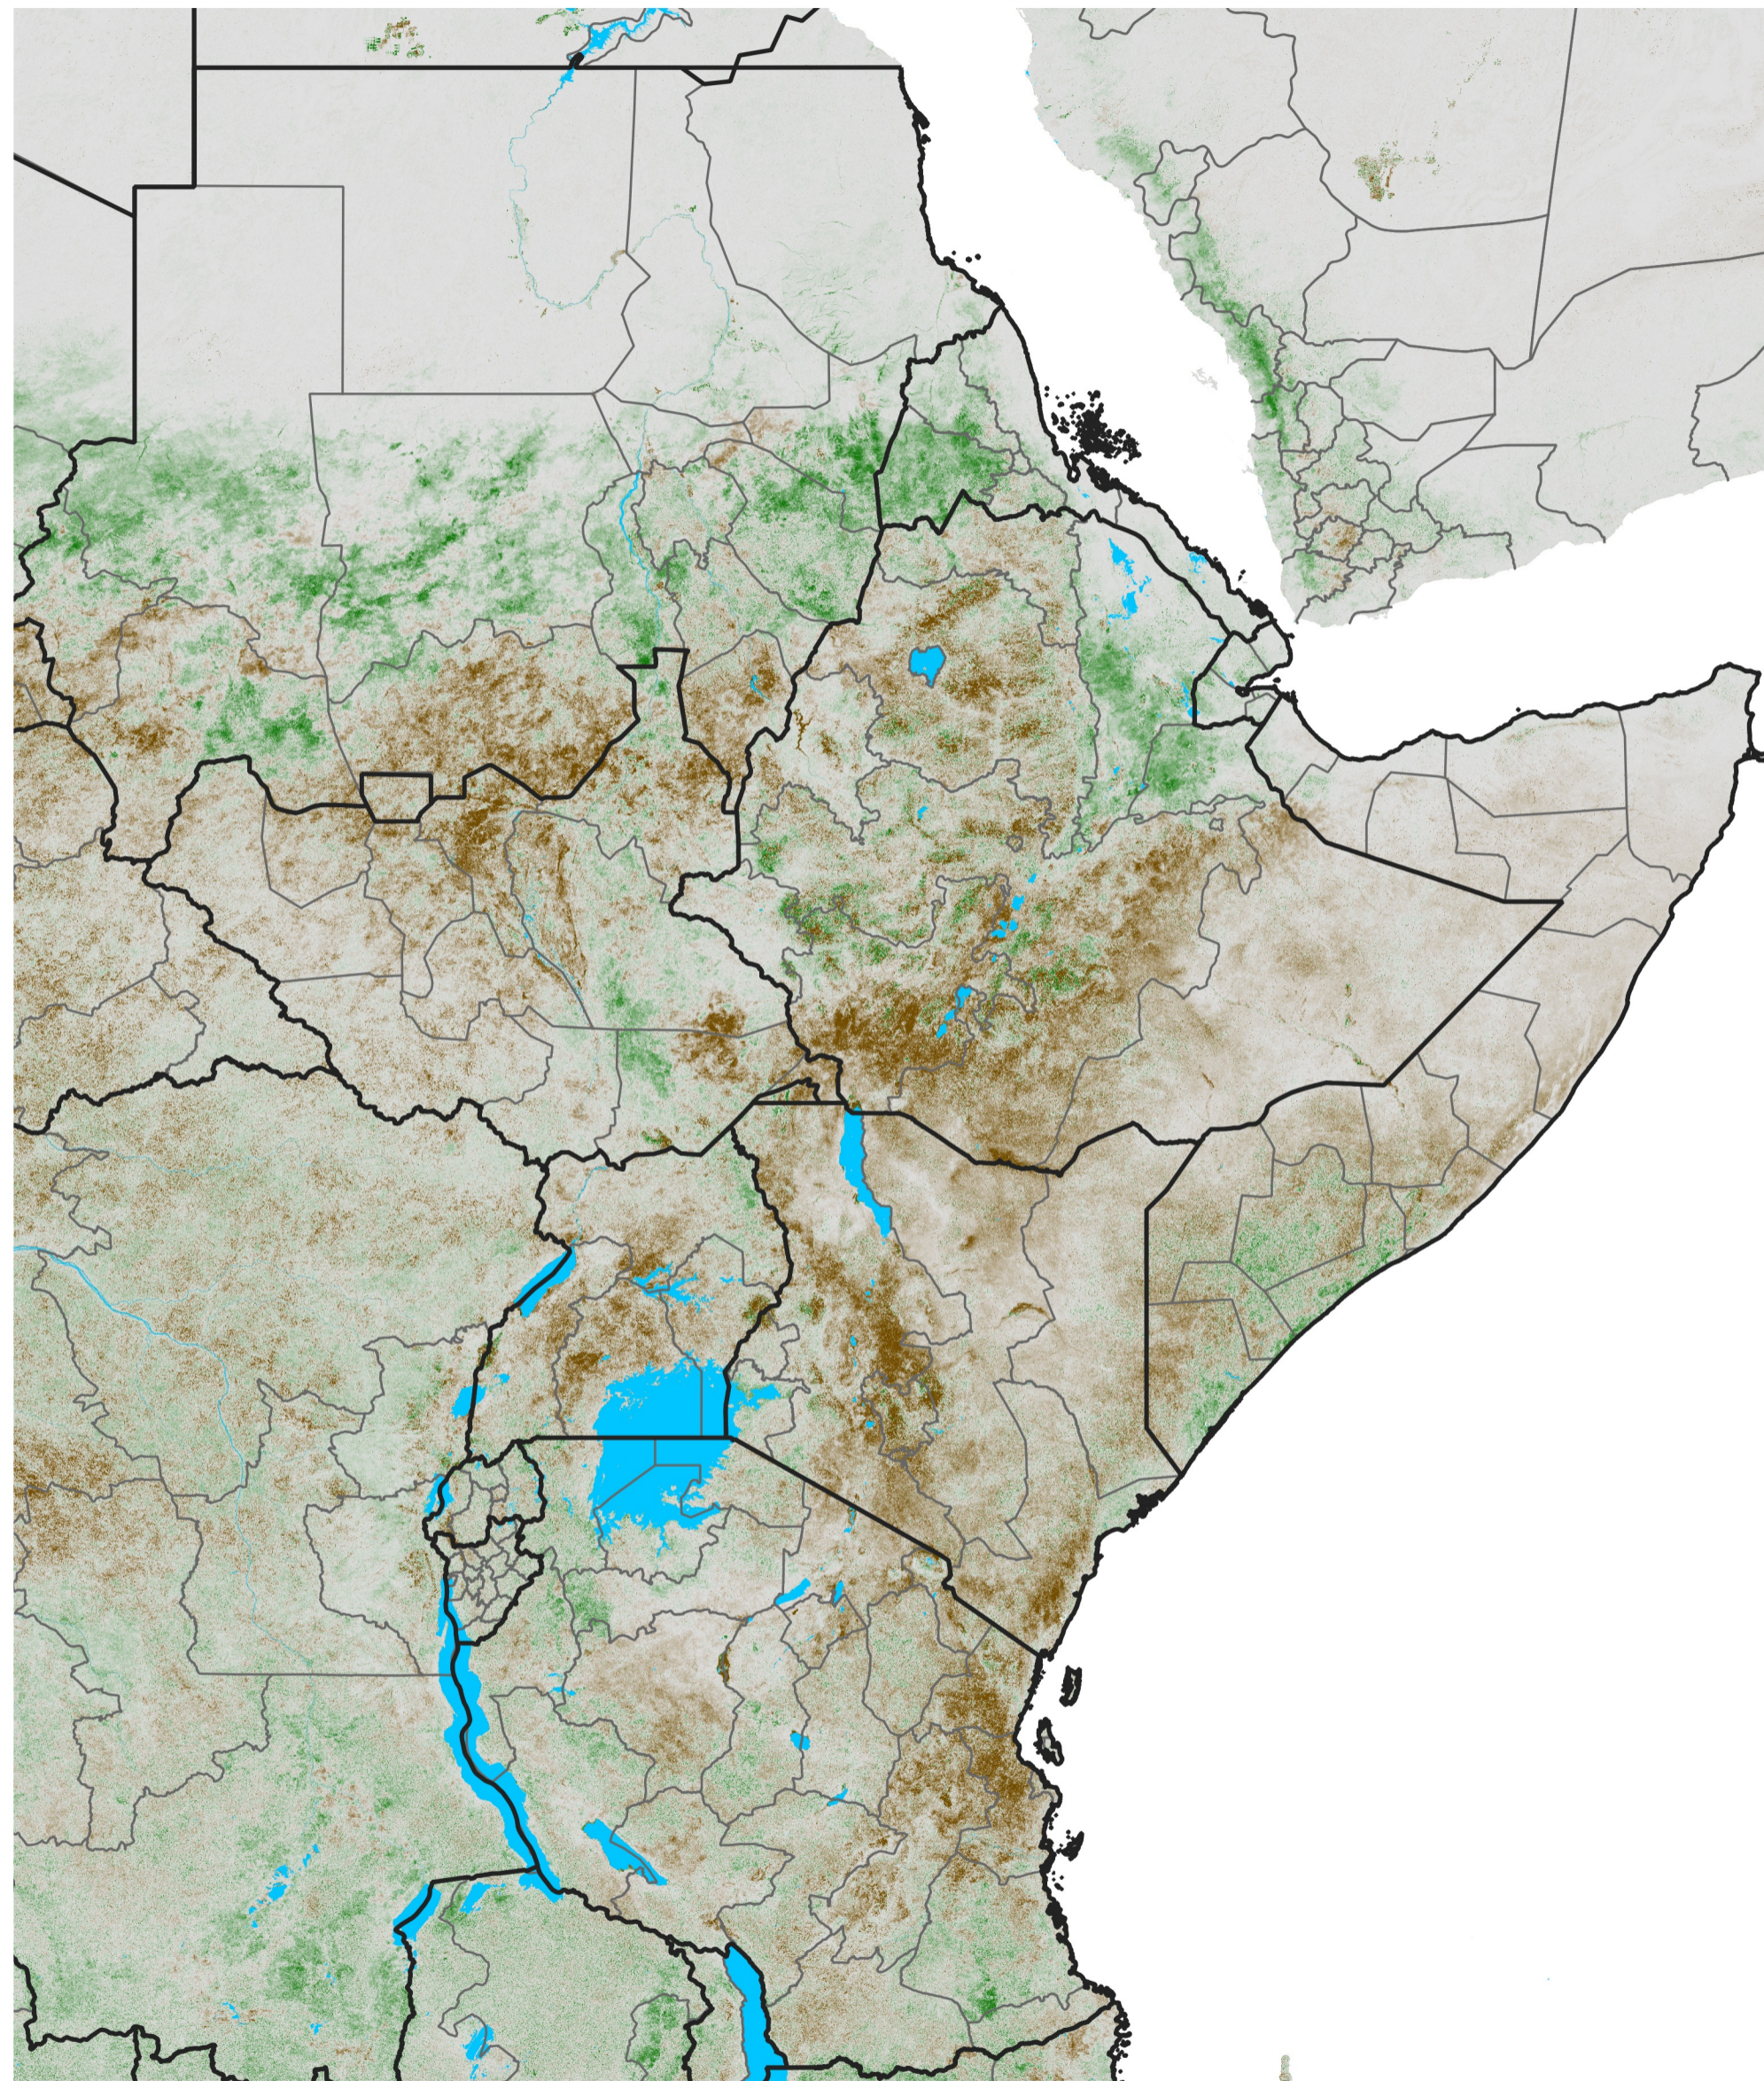

East Africa NDVI Anomaly

2022 minus Mean (2012 - 2021)

Period 43 / Jul 26 - Aug 05, 2022

NDVI Anomaly

< -0.3 -0.2 -0.1 -0.05 0.05 0.1 0.2 >0.3

Negative

No Difference

Positive